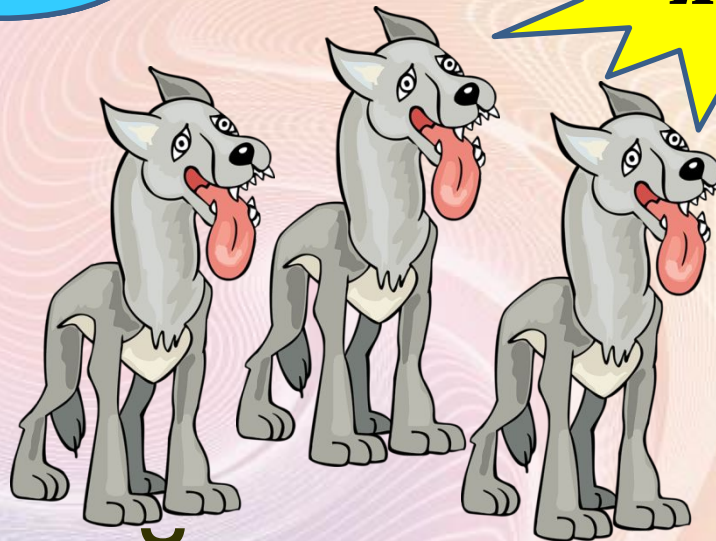

м.р.

В ВОЛЧЬЕЙ СТАЕ

ср.р.

A detailed illustration of a brown parchment scroll with a red wax seal and a string. The scroll is unrolled, showing its texture and the way it is tied. The wax seal is a dark red, irregular shape with a small hole in the center, and it is attached to a brown string. The background of the scroll is a light, wavy pattern in shades of blue, green, and yellow.