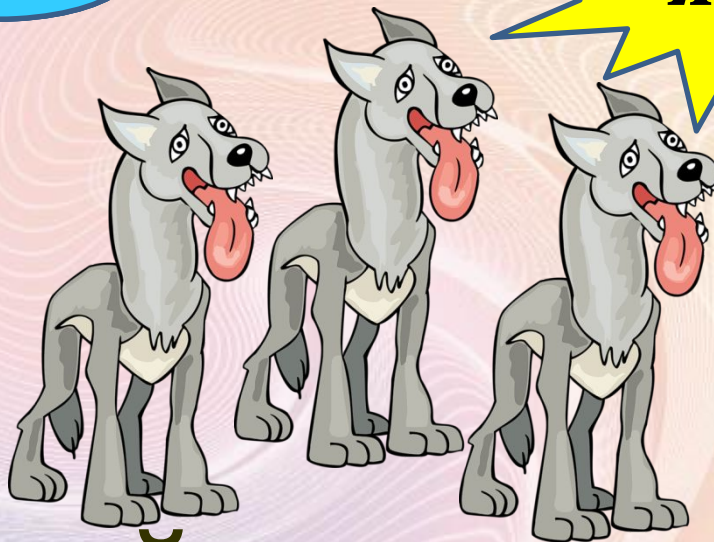

м.р.

В ВОЛЧЬЕЙ СТАЕ

ср.р.

A detailed illustration of a brown parchment scroll with a red wax seal and a string. The scroll is unrolled, showing its texture and the way it is tied. The wax seal is a dark red, irregular shape with a small hole in the center, and a string is wrapped around it. The scroll is set against a background of light blue and green wavy lines.