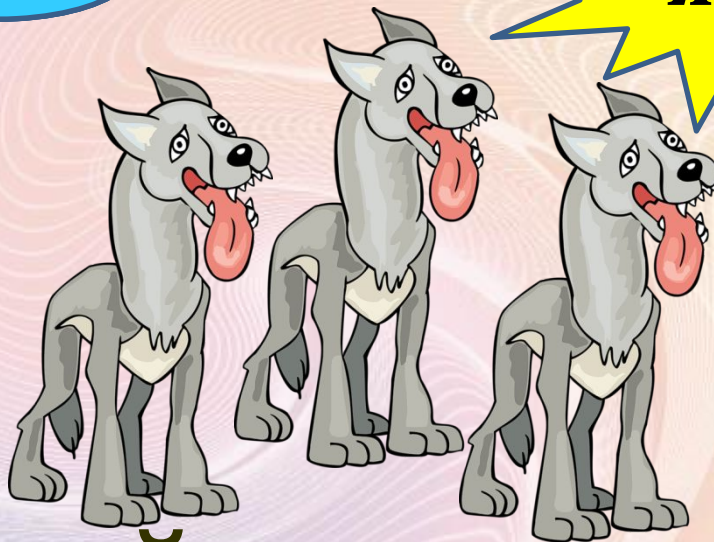

м.р.

В ВОЛЧЬЕЙ СТАЕ

ср.р.

A detailed illustration of a brown parchment scroll with a red wax seal and a string. The scroll is unrolled, showing its texture and the way it is tied. The wax seal is a dark red, irregular shape with a small hole in the center, and it is attached to a brown string. The background of the scroll is a light, warm color with subtle patterns.