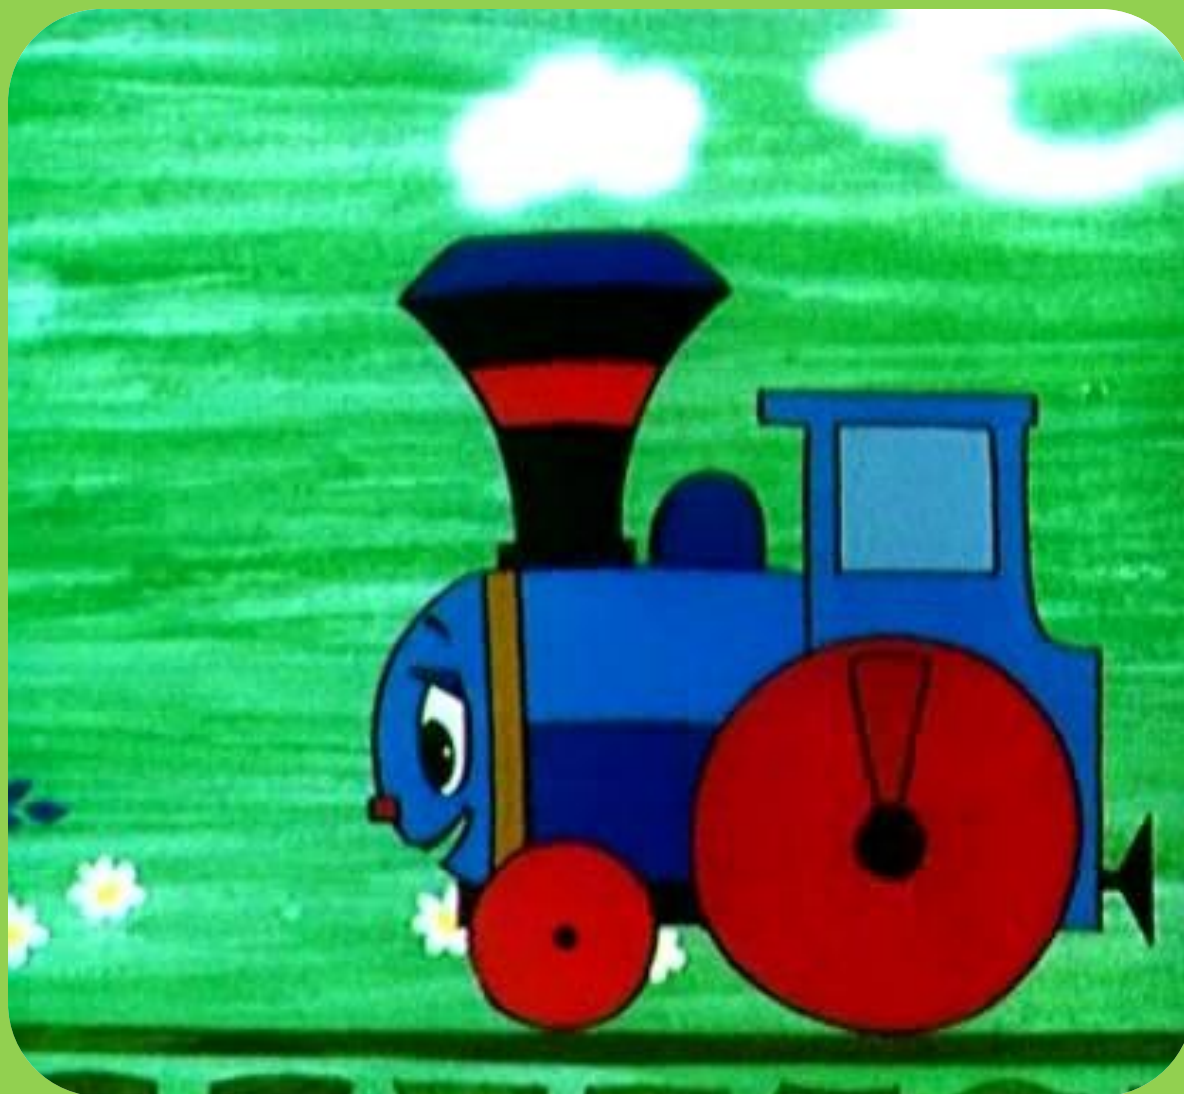

A decorative border surrounds the central text. At the top, a window with a grid pattern is visible, with colorful, abstract shapes representing light or flowers. On the right side, there are blue musical notes and a treble clef. At the bottom left, there is a doll wearing a yellow hat and a yellow dress, surrounded by blue and pink flowers. The bottom right corner features a pink and purple floral pattern.

«Удивительные песенки»

**«УДИВИТЕЛЬНЫЕ ПЕСЕНКИ»
МОГУТ ТЯНУТЬСЯ, ЗВЕНЕТЬ.**

Могут заплакать

и

зак

A

Долгий гудок паровозу подать,

y