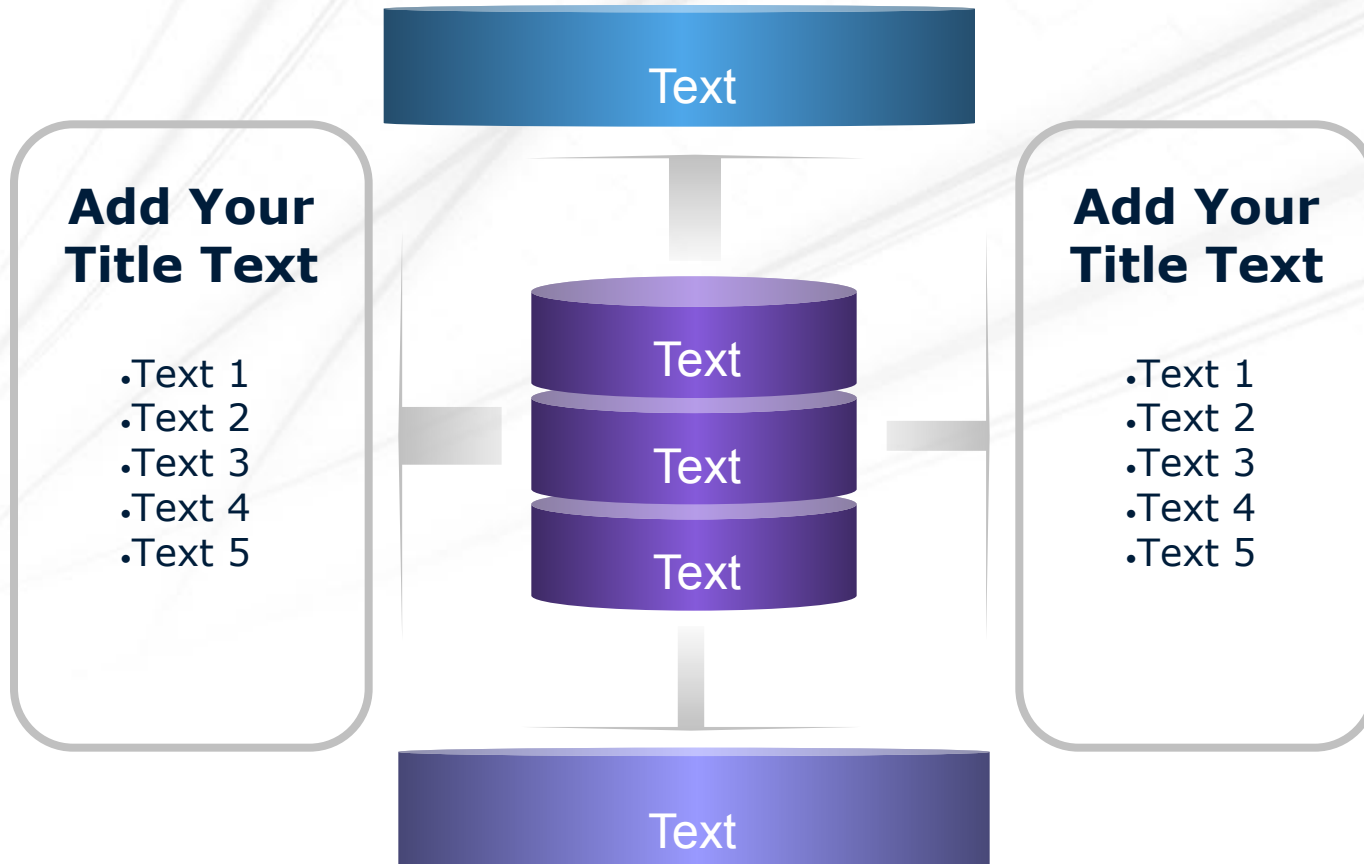

 **Click to add Title**

 **Click to add Title**

◆ How do I incorporate my logo to a slide that will apply to all the other slides?

- On the [\[View\]](#) menu, point to [\[Master\]](#), and then click [\[Slide Master\]](#) or [\[Notes Master\]](#). Change images to the one you like, then it will apply to all the other slides.

Diagram

A
Title

Add Your Text here

B
Title

Add Your Text here

C
Title

Add Your Text here

Cycle Diagram

Add Your Text

Add Your Text

Add Your Text

Add Your Text

Add Your Text

Diagram

Diagram

Diagram

Add Your Title

Add Your Text

Diagram

Diagram

2001 → 2002 → 2003 → **2004**

Add Your Text

Add Your Text

Add Your Text