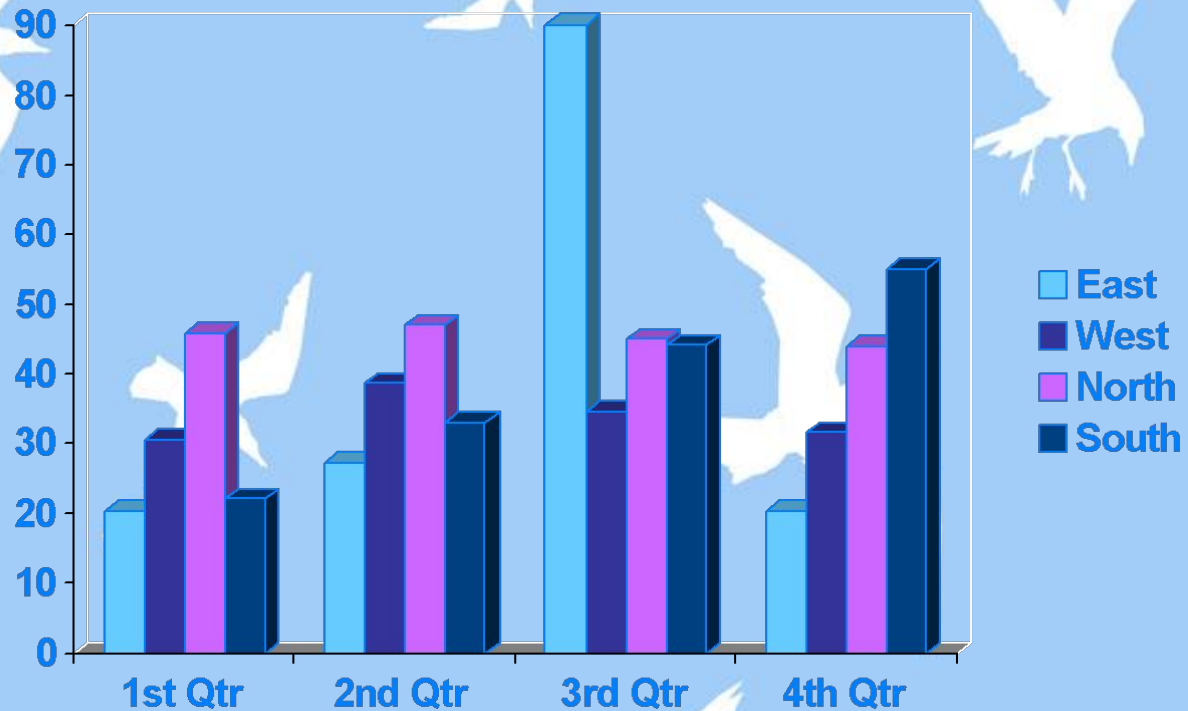

The background is a solid light blue color. Scattered across the page are several white silhouettes of birds in flight, shown from various angles and positions. The birds are stylized, with clear outlines of their wings and tails. The text is centered in the upper half of the image.

Название

Заголовок

Example of a Bullet Point Slide

- Bullet Point
- Bullet Point
 - Sub Bullet

Example of a chart

Picture slide

- Bullet 1
- Bullet 1

Examples of default styles