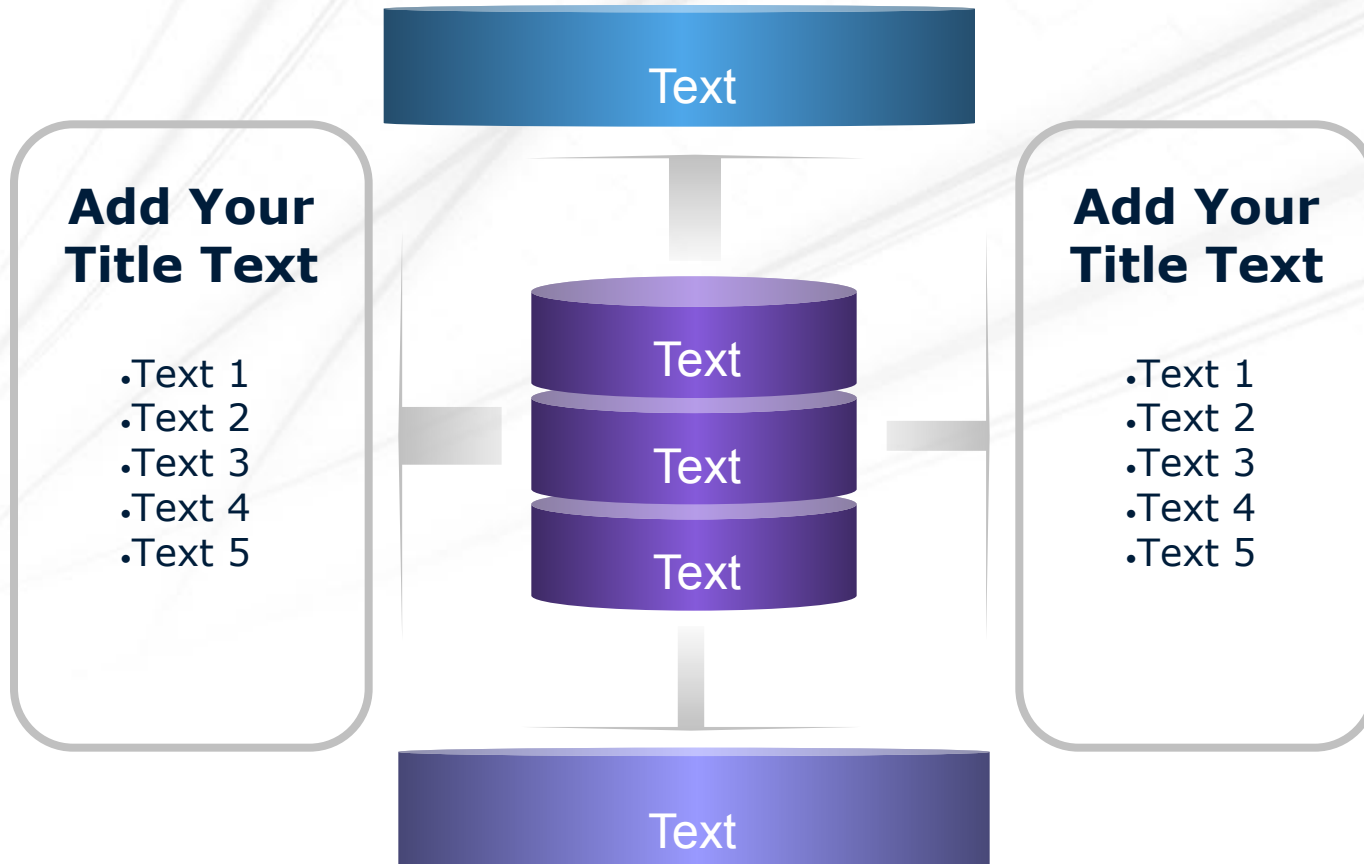

 **Click to add Title**

 **Click to add Title**

◆ How do I incorporate my logo to a slide that will apply to all the other slides?

- On the [\[View\]](#) menu, point to [\[Master\]](#), and then click [\[Slide Master\]](#) or [\[Notes Master\]](#). Change images to the one you like, then it will apply to all the other slides.

Diagram

A
Title

Add Your
Text here

B
Title

Add Your
Text here

C
Title

Add Your
Text here

Cycle Diagram

Add Your Text

Diagram

Diagram

Diagram

Add Your Title

Add Your Text

Diagram

Diagram

2001 → 2002 → 2003 → **2004**

Add Your Text

Add Your Text

Add Your Text

Block Diagram

Table

Add Your Title	Add Your Title		Add Your Title
	Add Your Title	Add Your Title	
Add Text	Text	Text	Add Text
Add Text	Text	Text	Add Text
Add Text	Text	Text	Add Text
Add Text	Text	Text	Add Text
Add Text	Text	Text	Add Text