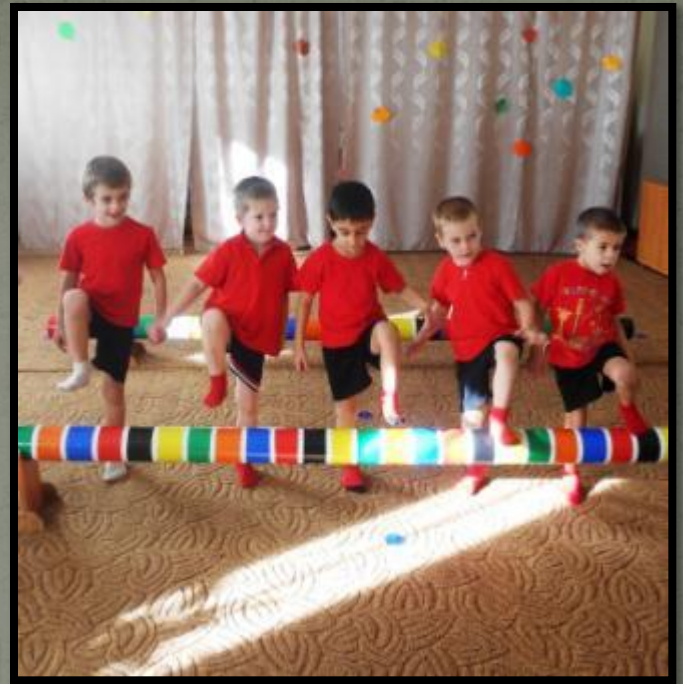

Нестандартное оборудование на физкультурных --- занятиях в ДОУ

Часть 3

Чудо-
ХОДУНКИ

A photograph of a colorful beaded necklace, possibly a traditional Russian folk ornament, laid out on a brown, textured fabric surface. The necklace is composed of white beads with various colored segments (red, blue, yellow, green, purple) interspersed. The text 'Кольцевая веревка' is overlaid in the center in a yellow, stylized font. The entire image is framed by a dark green, textured border.

**Кольцевая
веревка**

Чудо-
бревнышки

Подвесные шарики