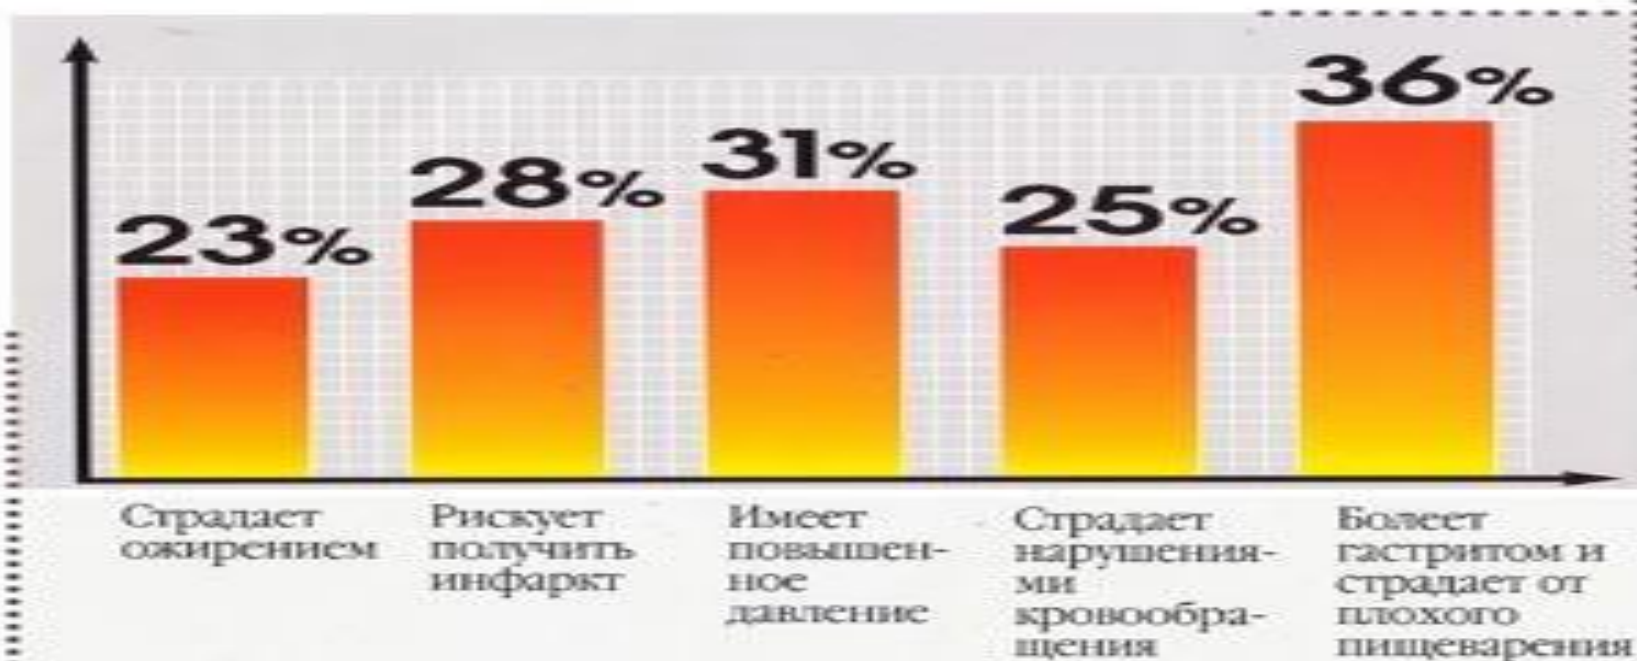

52% всех болезней вызывает неправильное питание

Доказывают исследования в Европе и США.