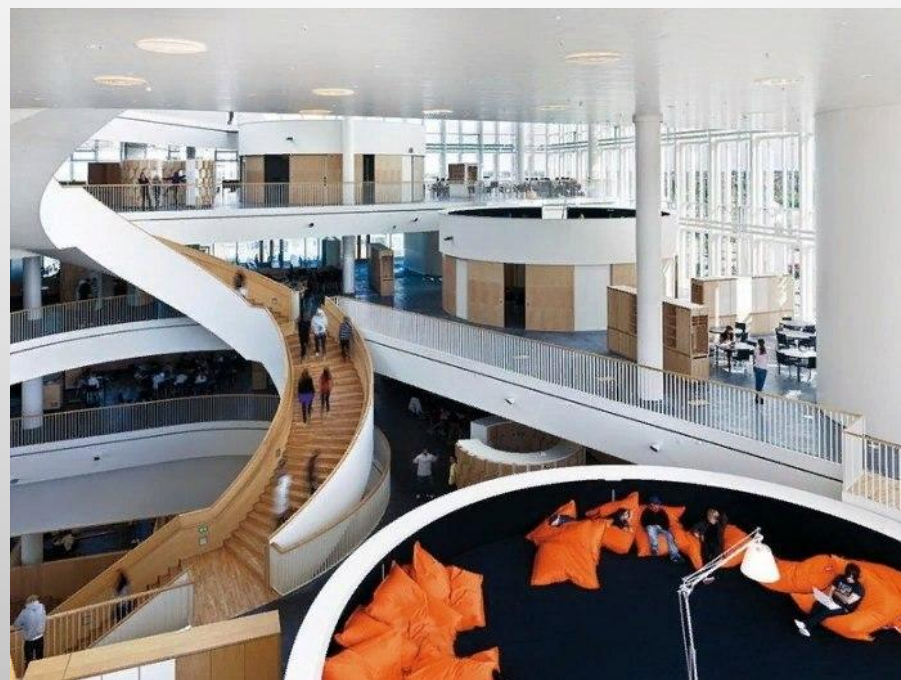

«Самарский государственный социально-педагогический университет»

ПРОЕКТ АВТОРСКОЙ ШКОЛЫ «Современная школа труда и