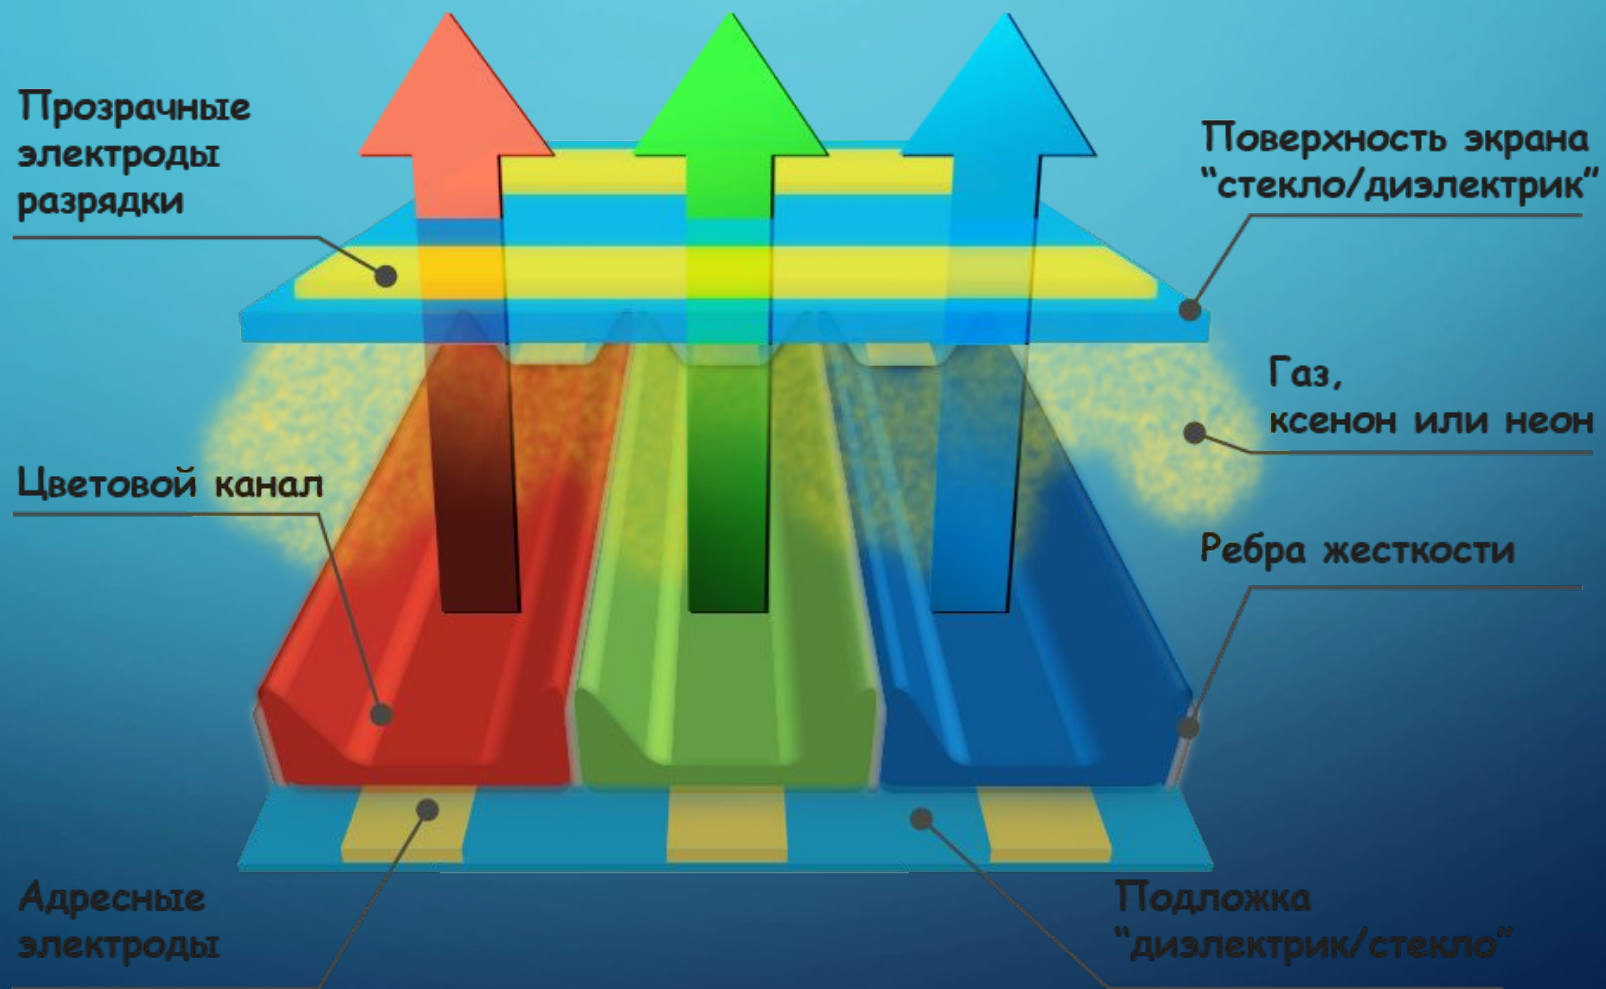

Принцип действия