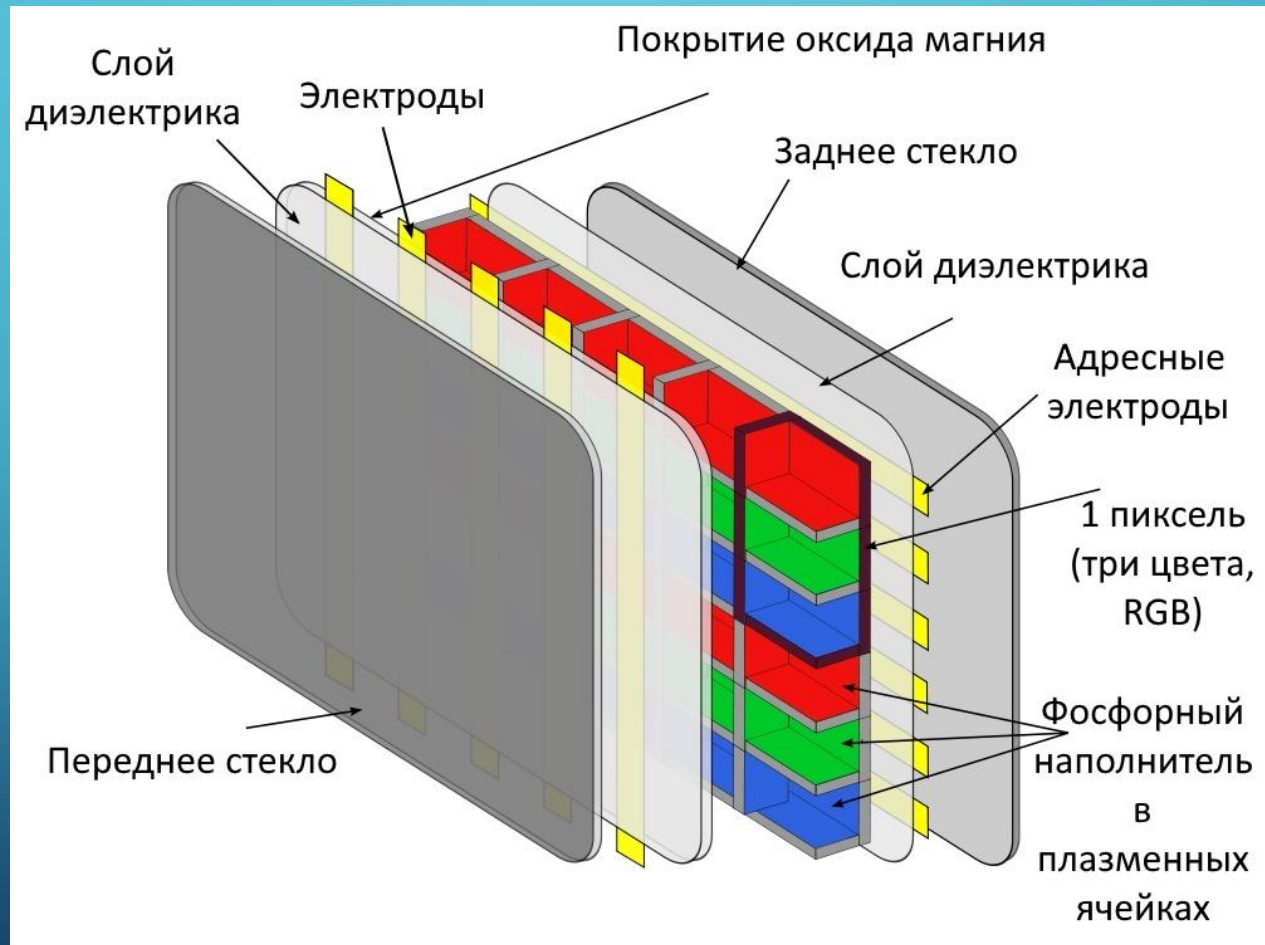

Конструкция