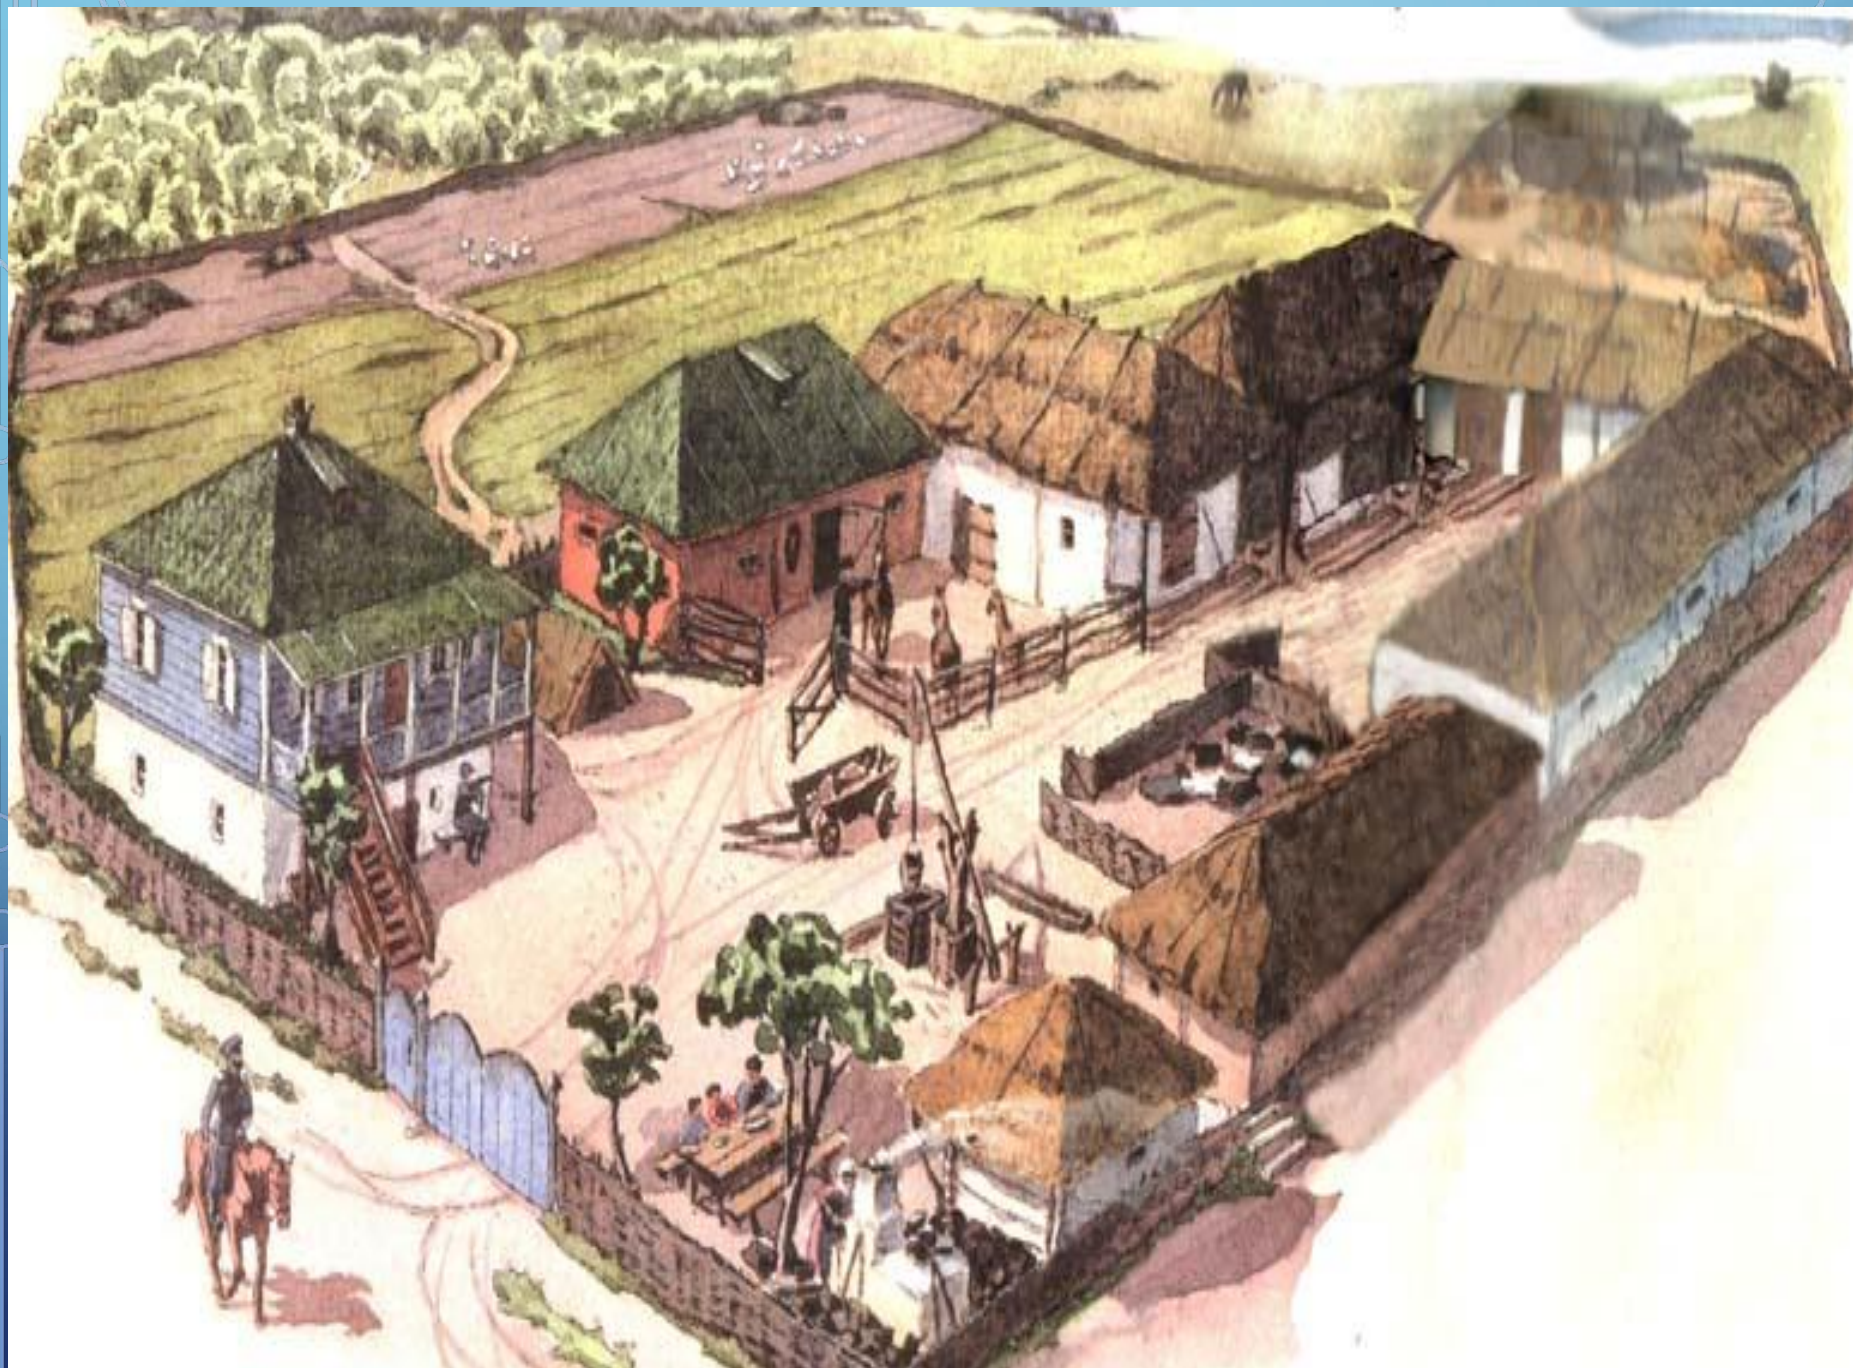


The page features decorative circuit-like lines in the corners, consisting of thin blue lines with small circles at the ends, resembling a printed circuit board layout. These lines are positioned in the top-left, top-right, bottom-left, and bottom-right corners.

БЫТ ЖИТЕЛЕЙ КРАСНОДАРСКОГО КРАЯ

ЗЕМЛЯНИКИНА О.И.
Г. АПШЕРОНСК

ХАТА (МАЗАНКА)

4

1

2

3

The background is a blue gradient with decorative white circuit-like lines in the corners. The lines consist of straight segments and small circles, resembling a stylized PCB or network diagram.