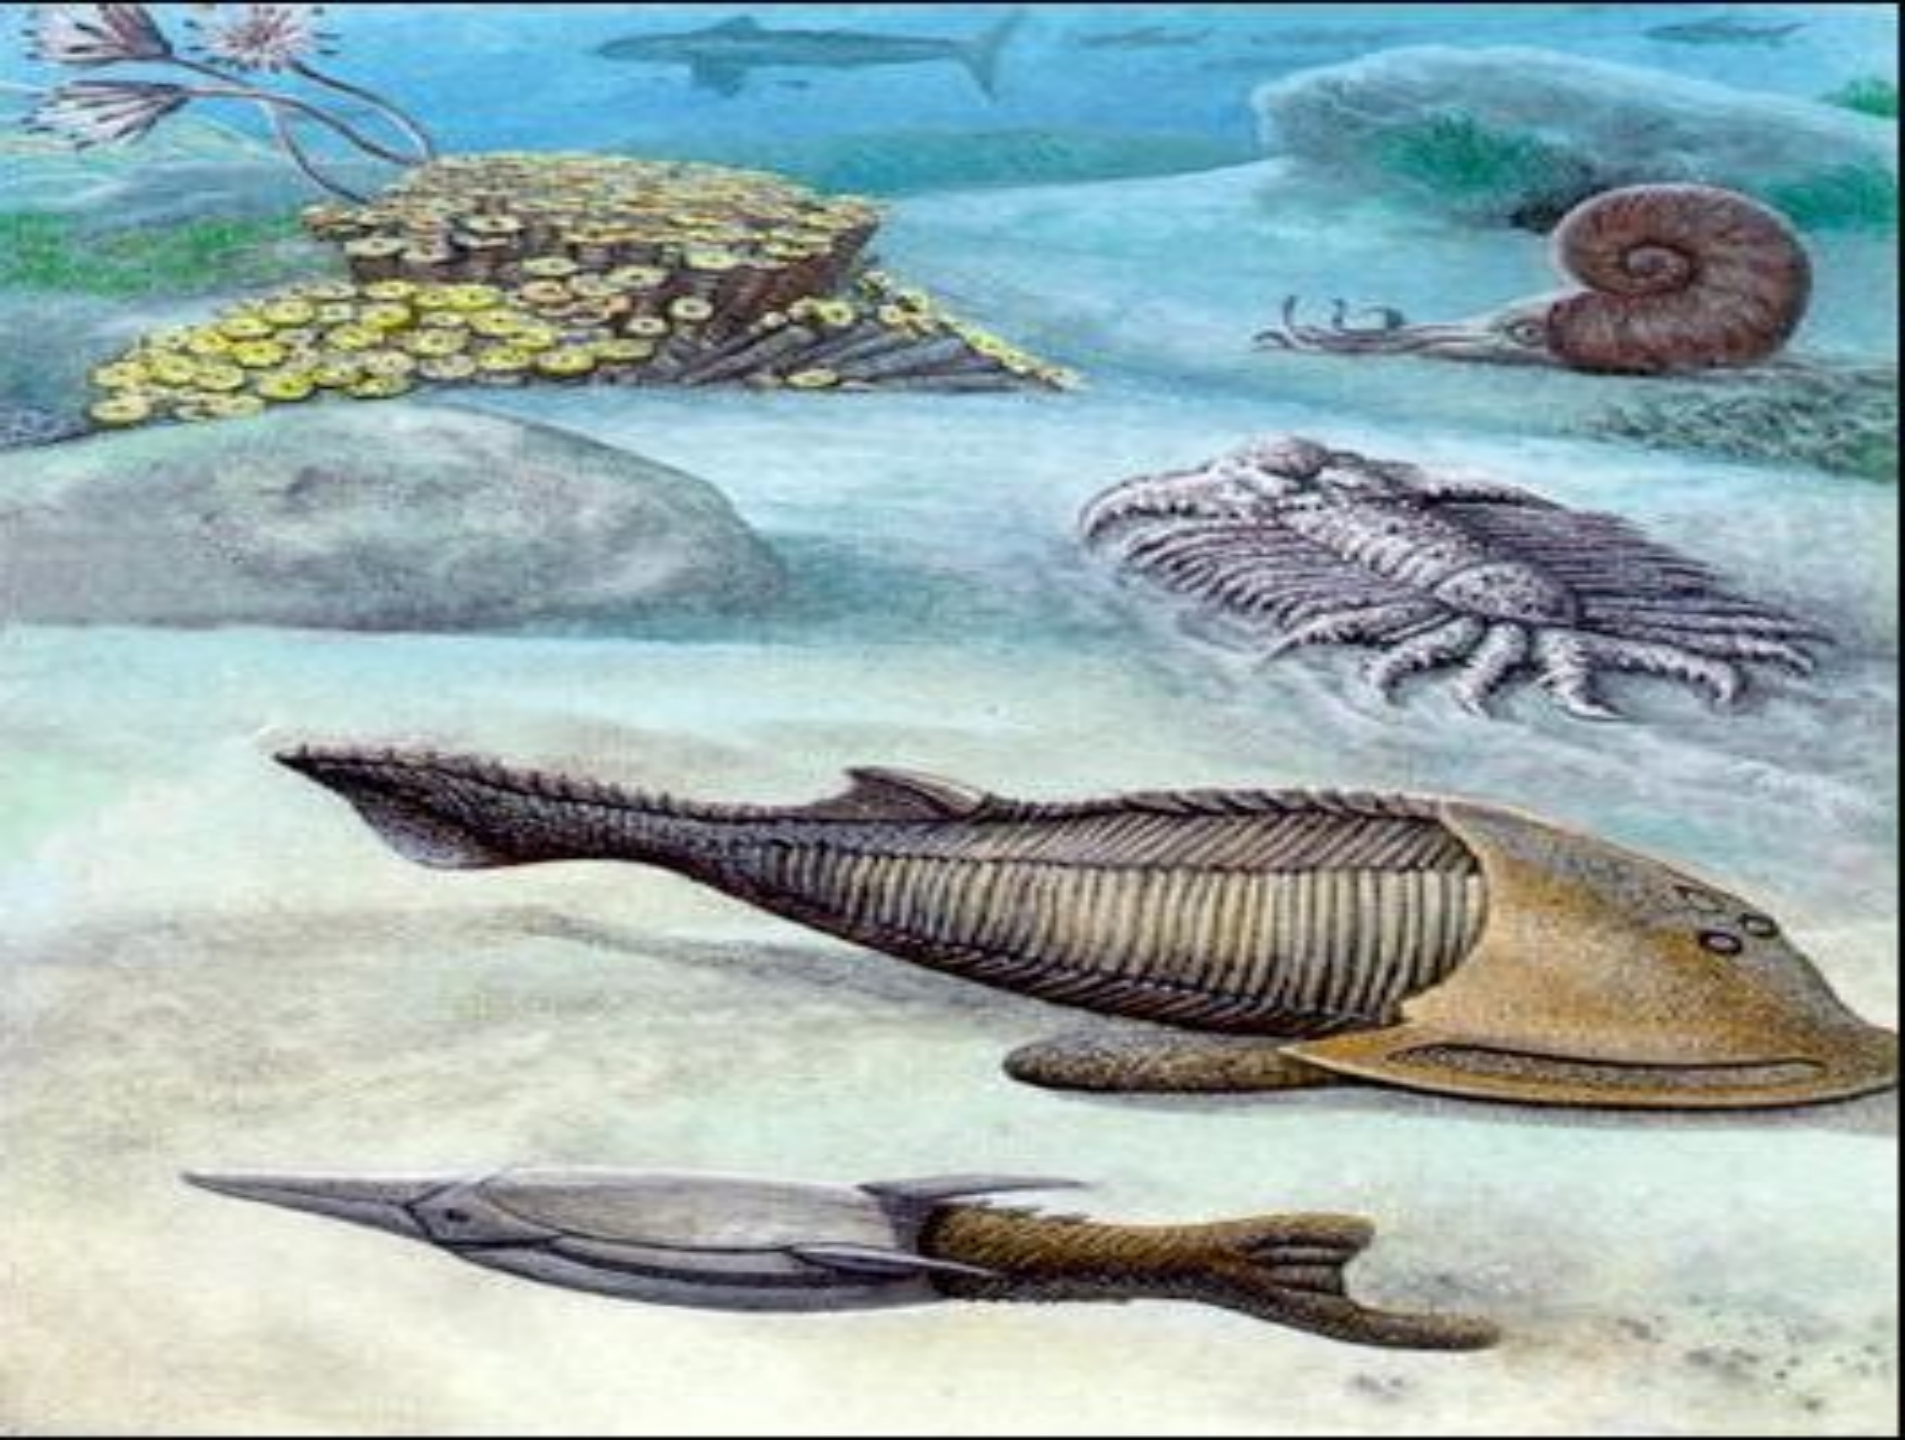

Трилобиты

2-75 cm

An illustration of a large shark, likely a Greenland shark, swimming in a deep-sea environment. The shark is shown in profile, moving towards the right. The water is dark and filled with various marine life, including smaller sharks and bioluminescent organisms. The overall scene is dimly lit, with some light reflecting off the shark's body and the surrounding water.

10 м в длину

ДИНИХТИС

ЗЕУГЛОДОН

An illustration of a long-necked dinosaur, possibly a sauropod, in a landscape. The dinosaur is dark brown and has a very long neck that is curved upwards and then back down. It is standing on a green field with a blue sky and a body of water in the background. The word "мезозавр" is written in blue, stylized Cyrillic letters across the middle of the image.

мезозавр

древние земноводные

стегоцефал

пеликозавр

лабиринтодонт

СТЕГОЗАВР

археонтерикс

СПИНОЗАВР

М А М О Н Т

Динозавр-утка (800 зубов)

ДИНОЗАВРЫ-УТКИ

LARRY FELDER

50 тонн, 30 м

брахиозавр

A group of long-necked dinosaurs, possibly sauropods, are shown in a prehistoric landscape. One dinosaur is in the foreground, looking towards the left. Two other dinosaurs are visible in the background, one slightly behind and to the right of the first, and another further back and to the right. The ground is rocky and uneven. The sky is a hazy, light brown color, suggesting a misty or overcast day. The overall scene is a reconstruction of a prehistoric environment.