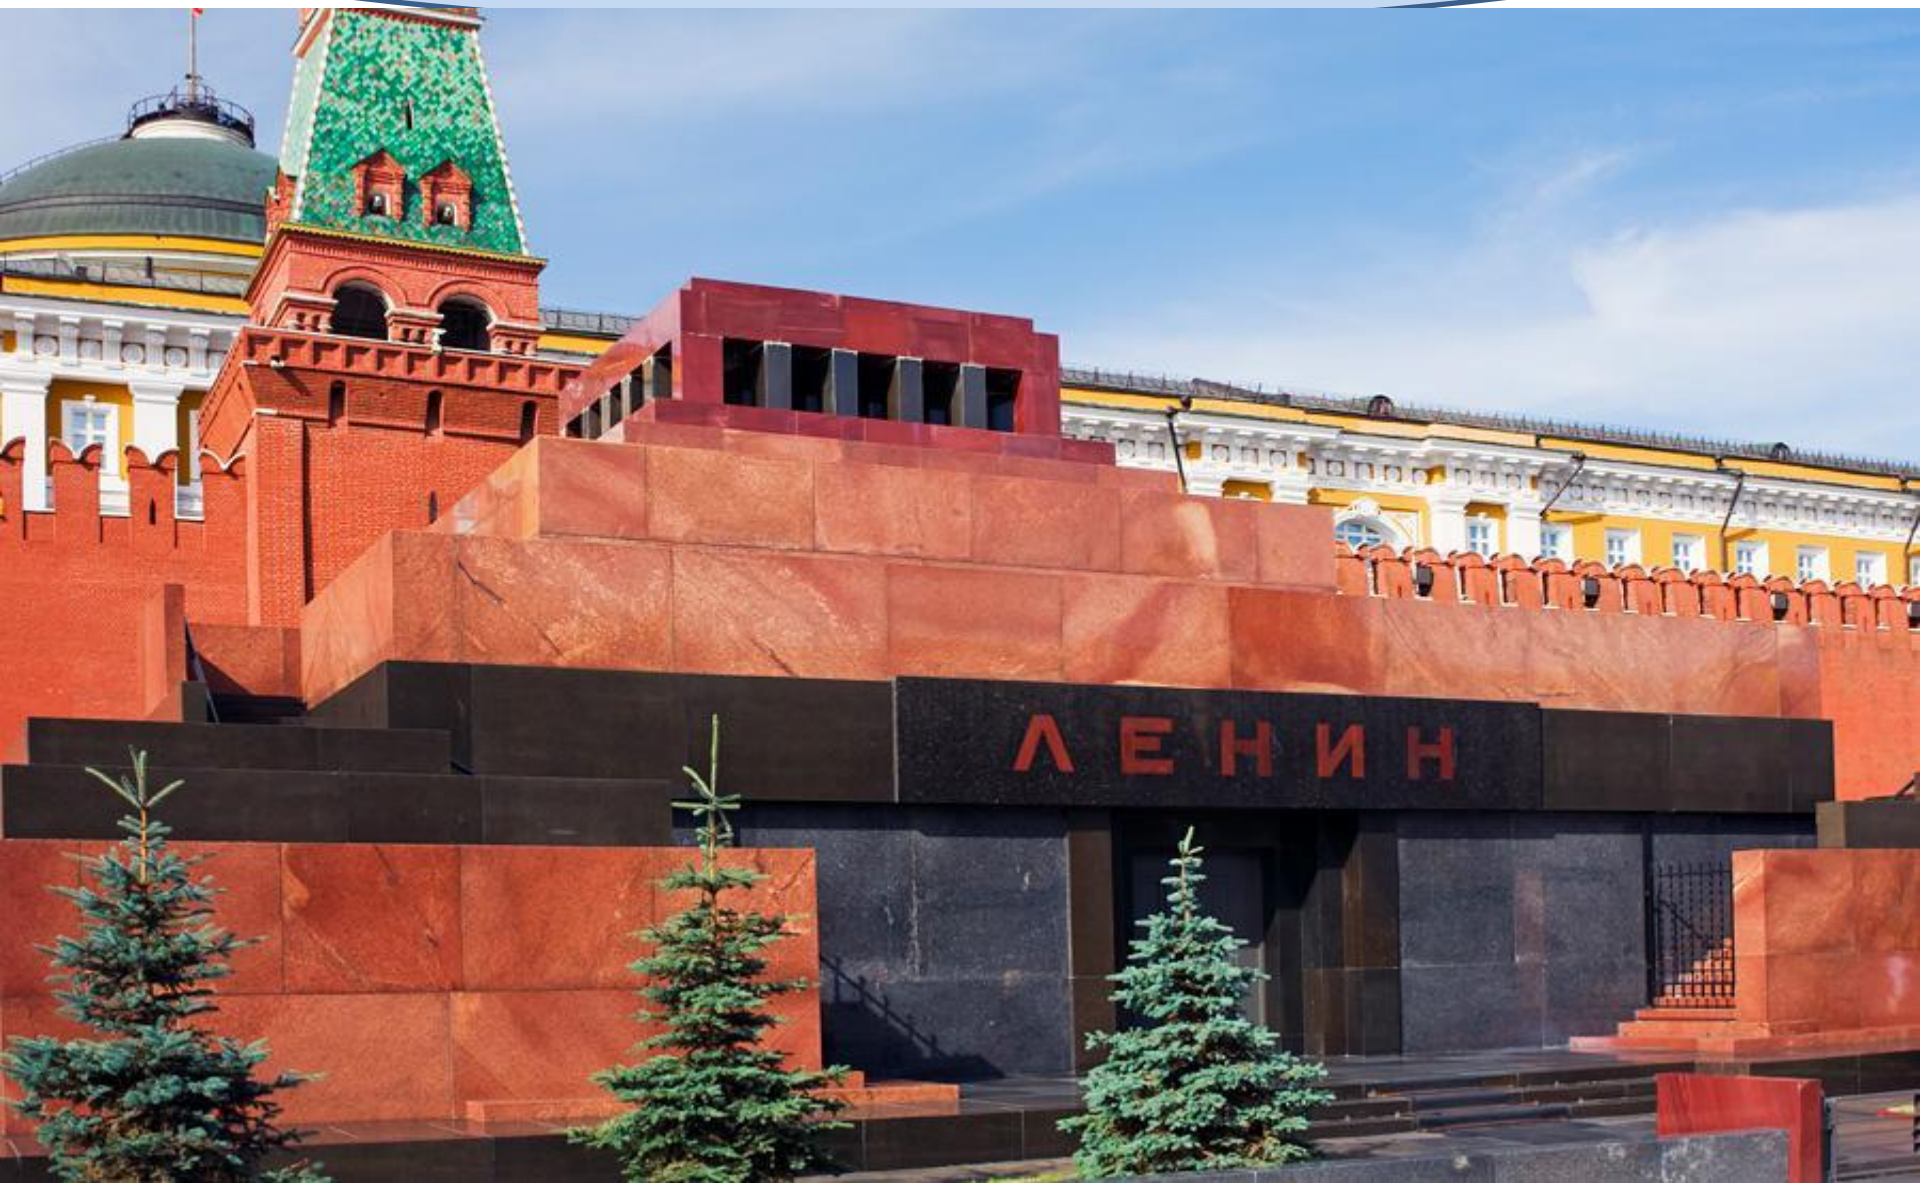

Достопримечательности Москвы

Мавзолей В. И. ЛЕНИНА