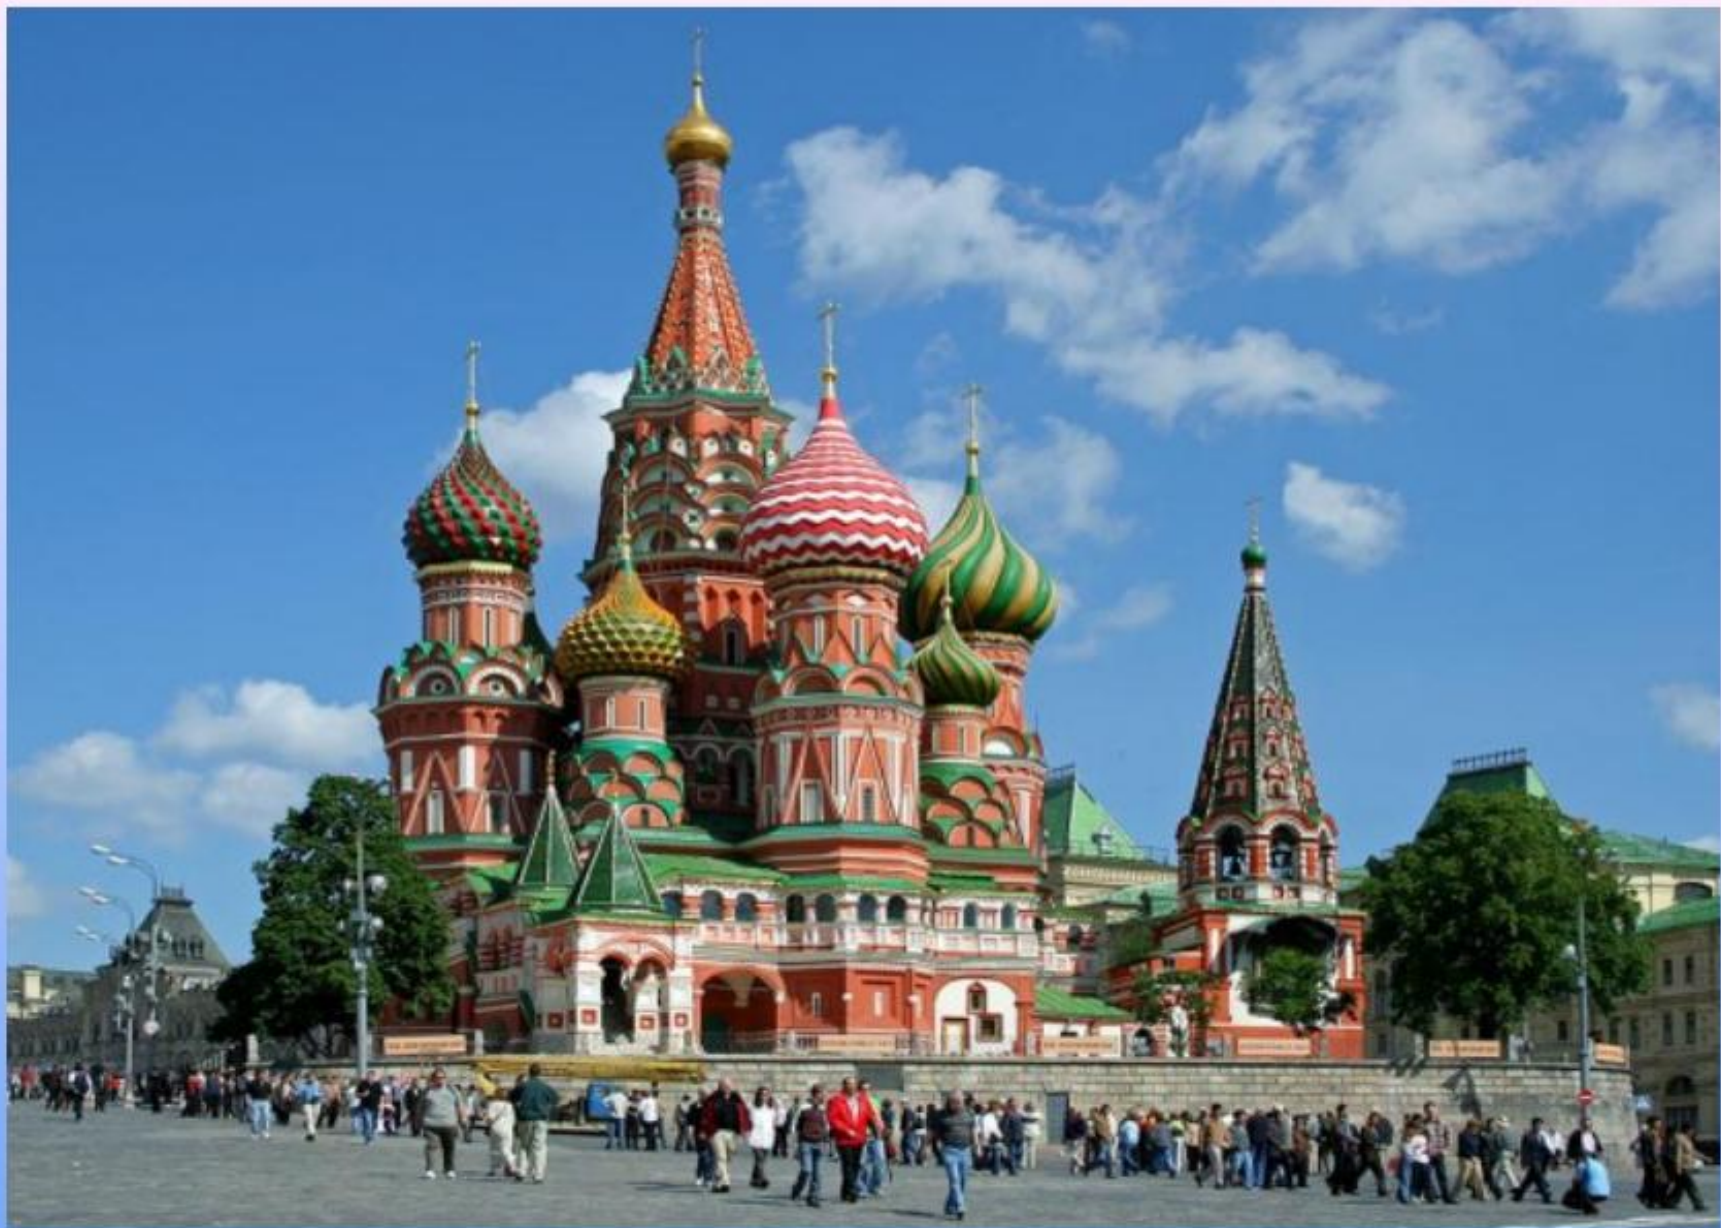

Собор Василия Блаженного в Москве