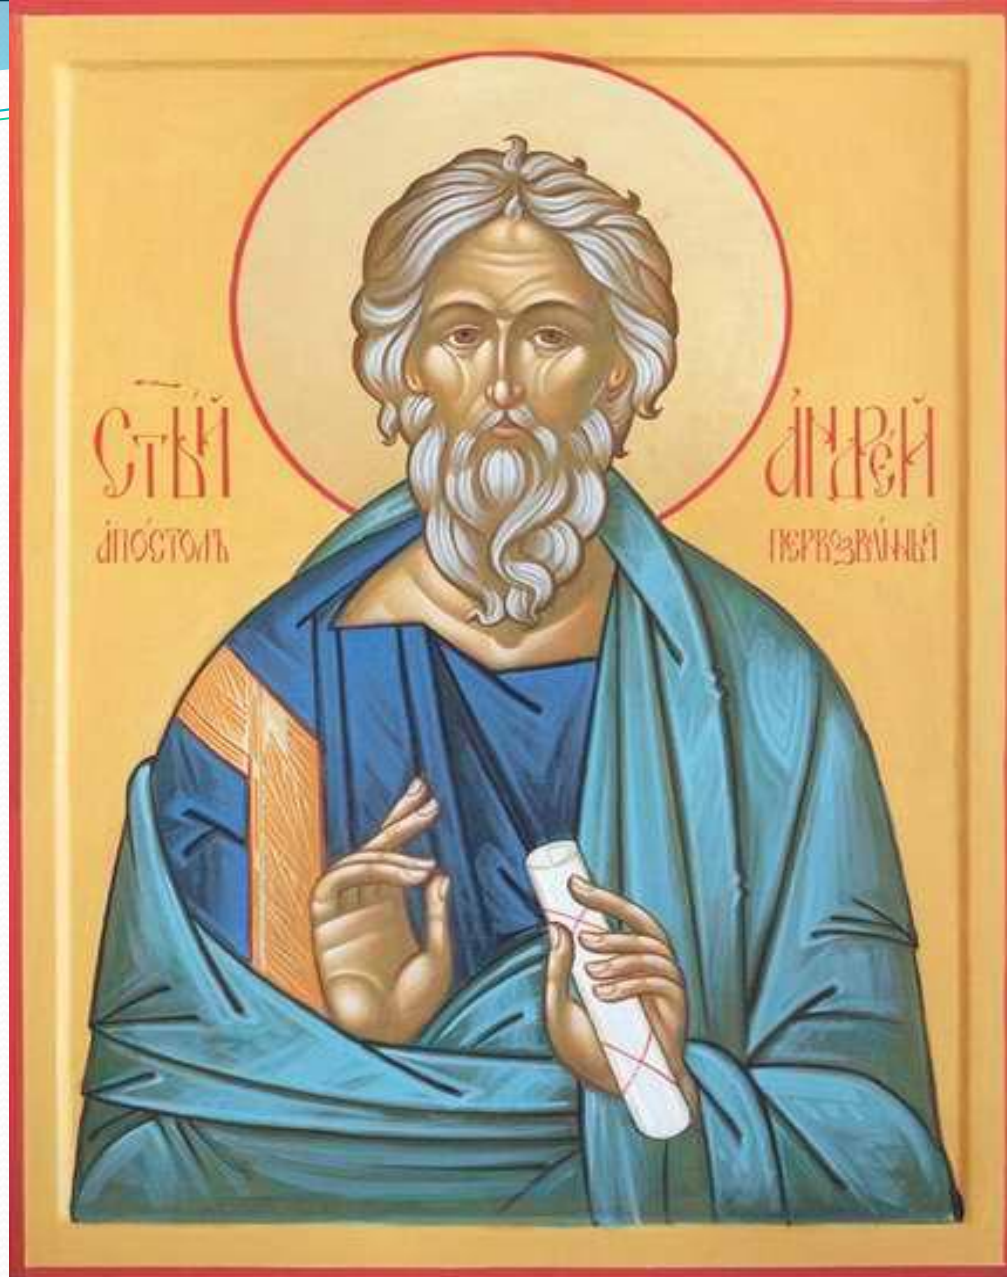

**АПОСТОЛ АНДРЕЙ ПЕРВОЗВАННЫЙ.
В 1.В. ПРОПОВЕДОВАЛ ЕВАНГЕЛИЕНА НА НАШЕЙ ЗЕМЛЕ**