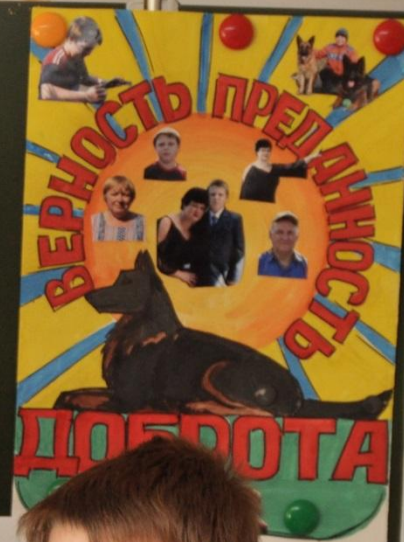

КРЕПКА
СЕМЬЯ,

САВА

В ДРУЖНОЙ
СЕМЬЕ И В
ХОЛОД ТЕПЛО.

ДРУЖНОЙ
ДОБРА НЕ
ВАЕТ.

ДЕРЕВО ДЕРЖИТСЯ
КОРНЯМИ, А
ЧЕЛОВЕК СЕМЬЕЙ.