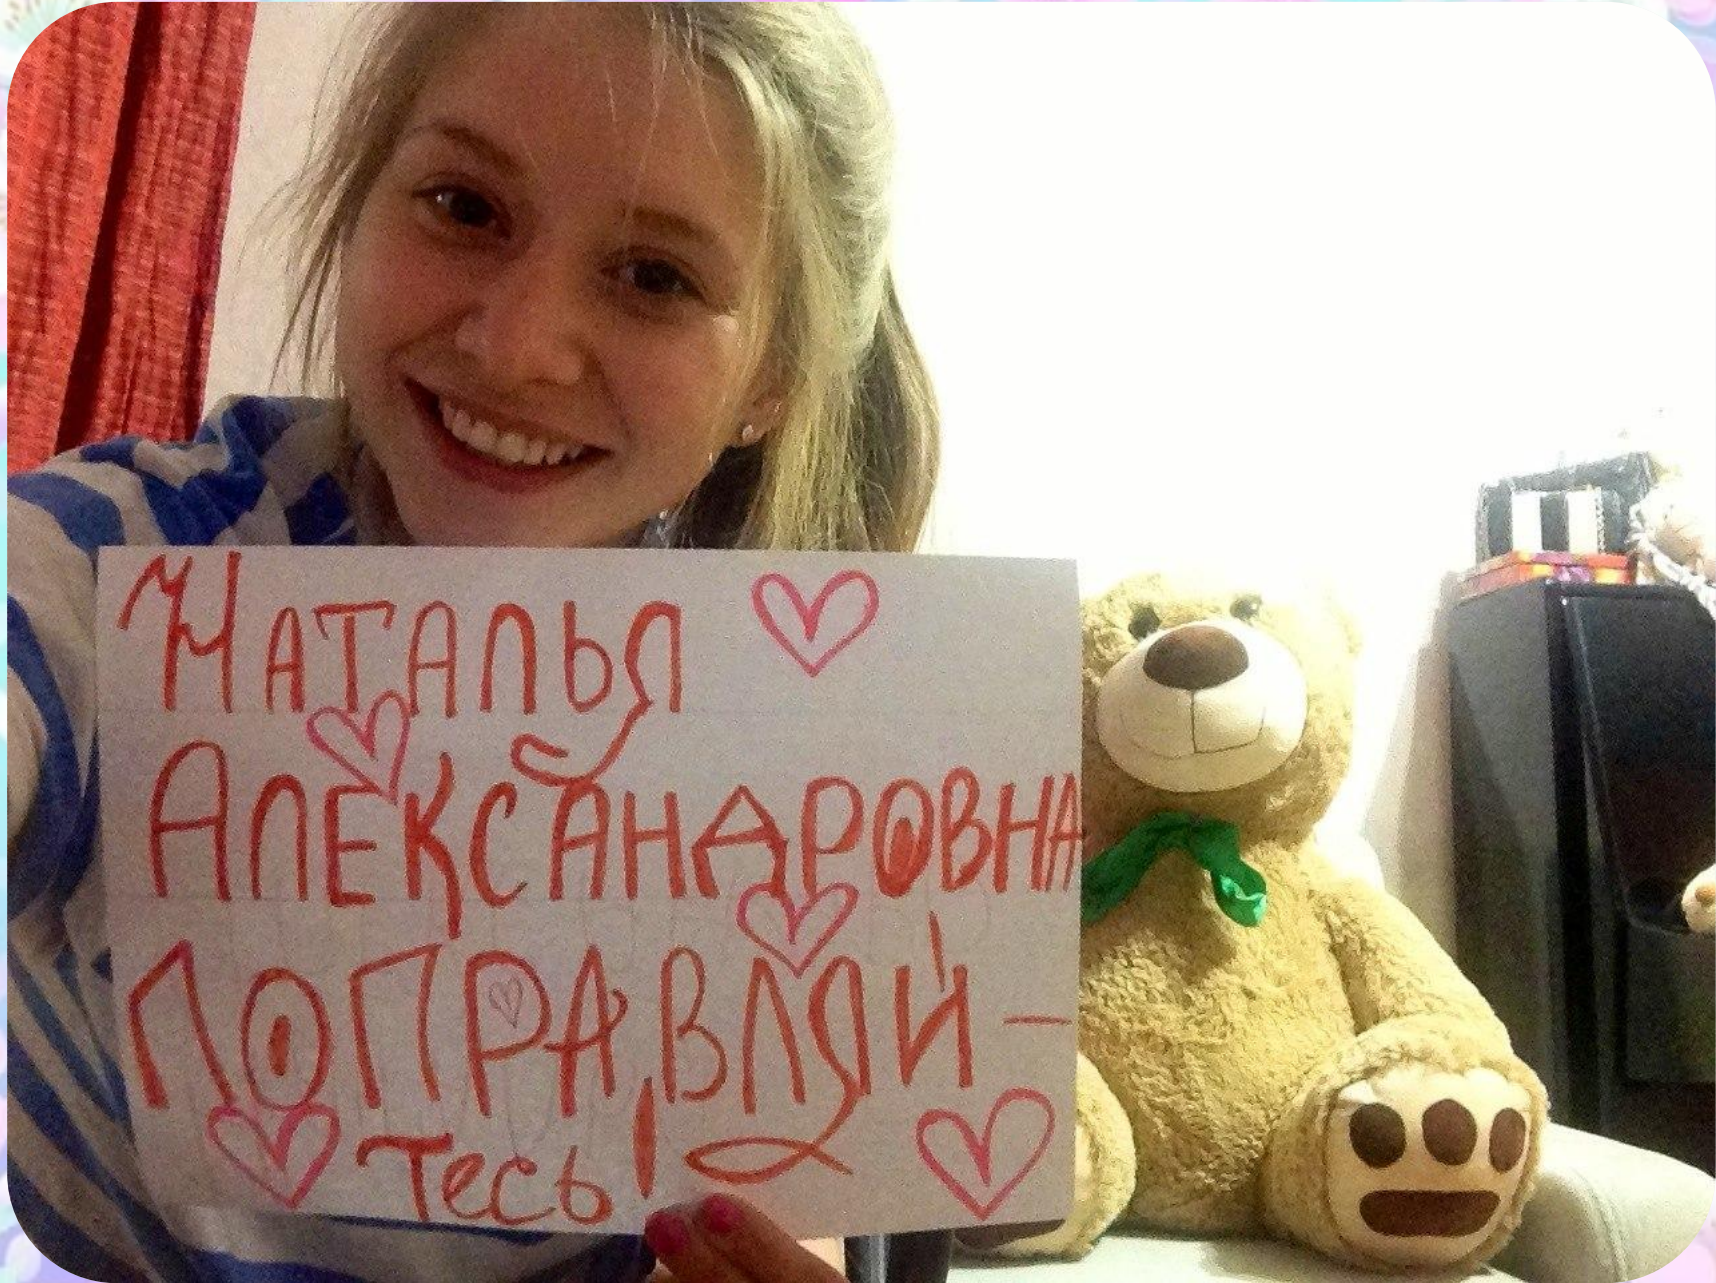

МАТАЛЬЯ ♥
АЛЕКСАНДРОВНА ♥
ПОПРАВЛЯЙ - ♥
ТЕСТЬ! ♥