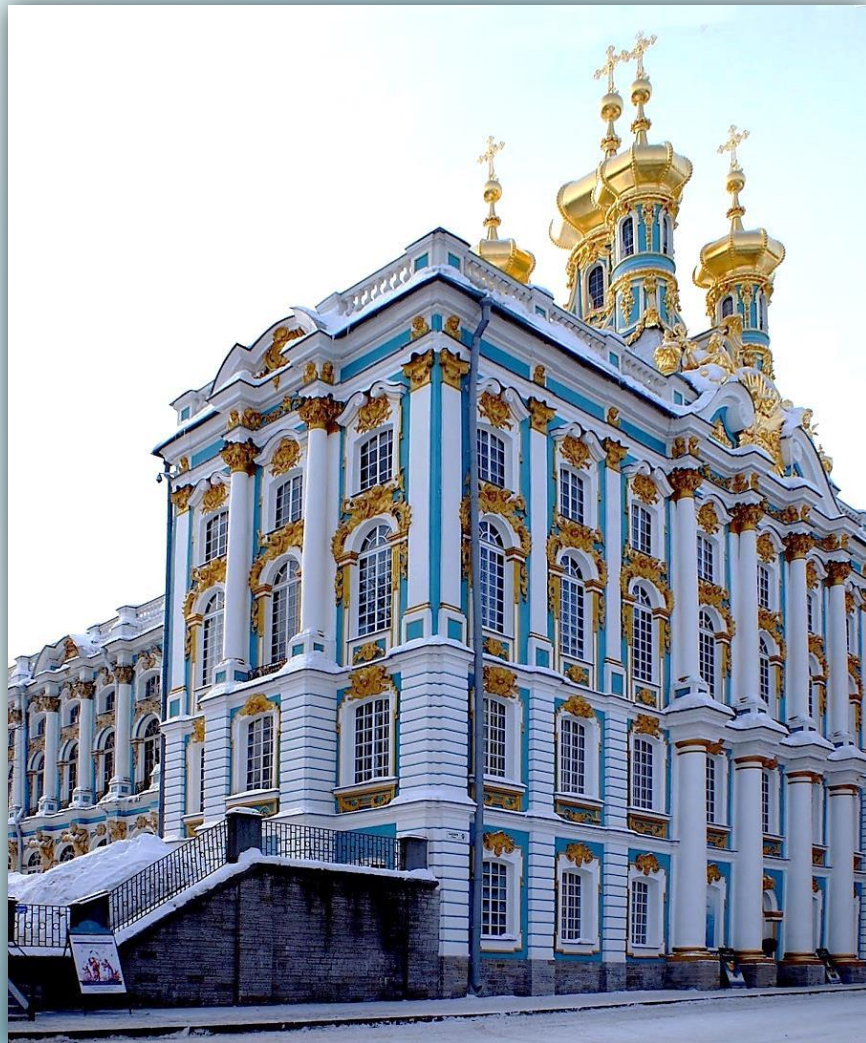

Дворцовая церковь