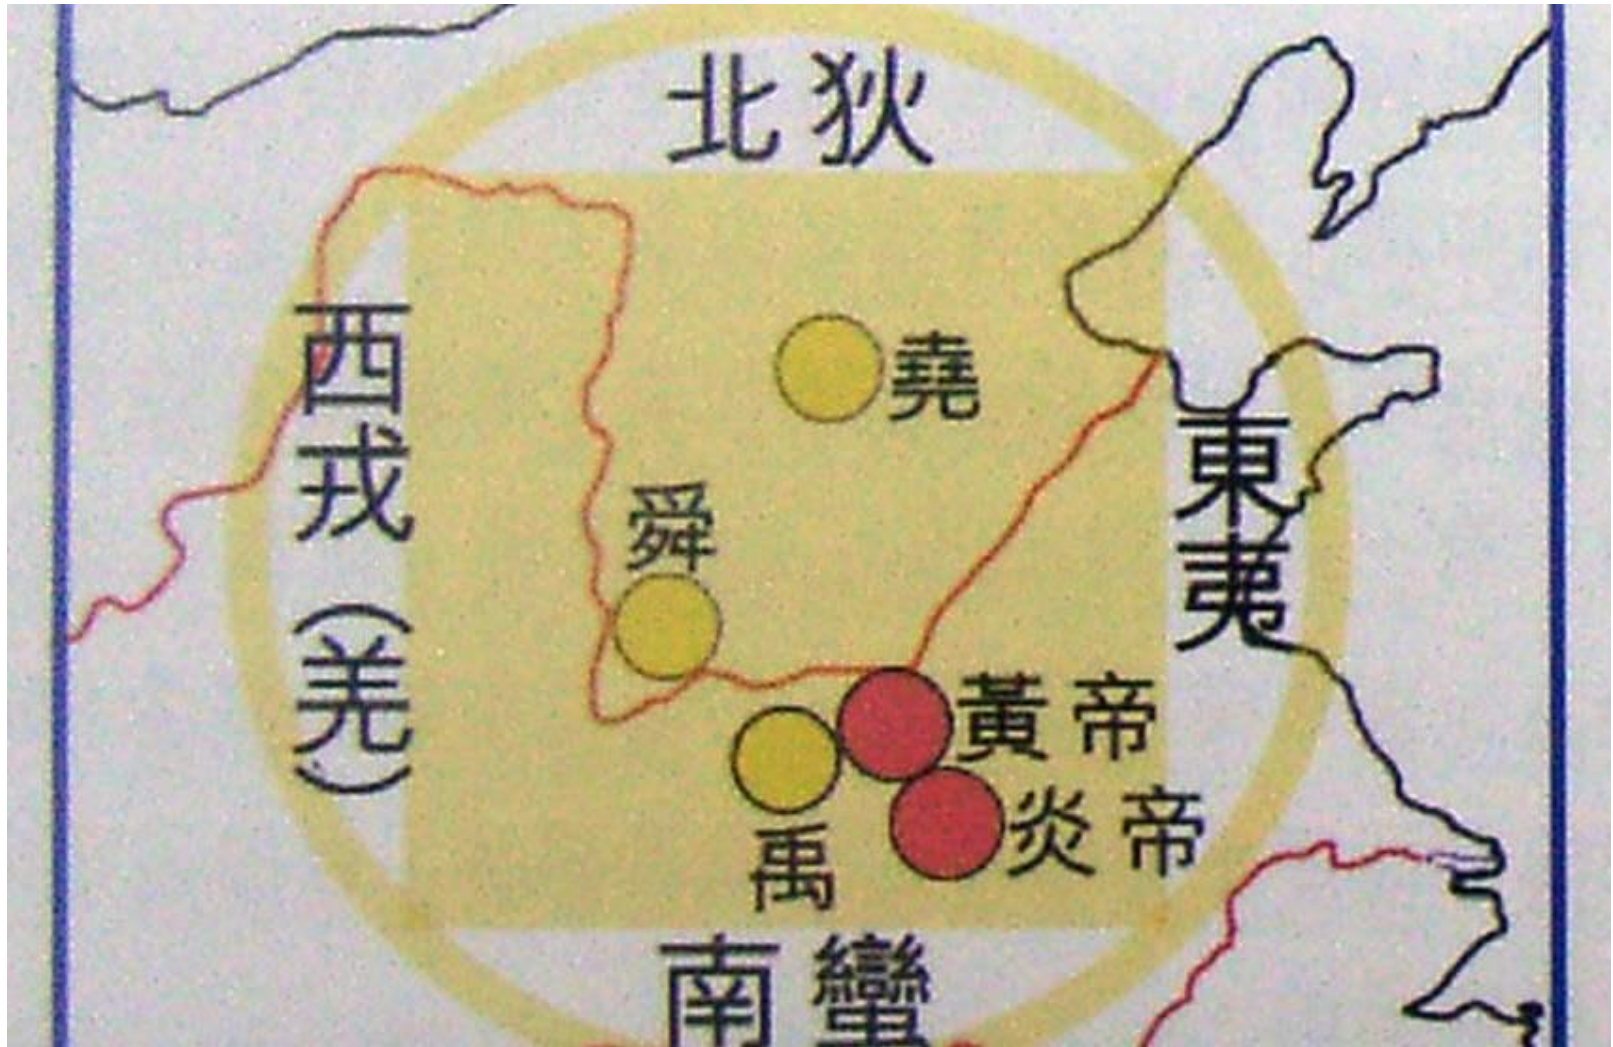

Этногенез китайцев

Хуася и варвары

Хуася и варвары

Хуася и варвары

Поднебесная

Данническая система

Figure 1 International Relations in East Asia, Mid-17th to Mid-19th Centuries.

Notes: Trading centers between China and Russia and all Korean trading centers outside Busan and Uiju have been omitted from this chart. The Qing government's *kaikin* (in Chinese *haijin*, restrictions on maritime trade and travel) policy was instituted in 1717.

Source: Arano Yasunori, *Kinsei Nihon to Higashi Ajia* (Early Modern Japan and East Asia), University of Tokyo Press, 1988.

Империя Сун

Империя Сун