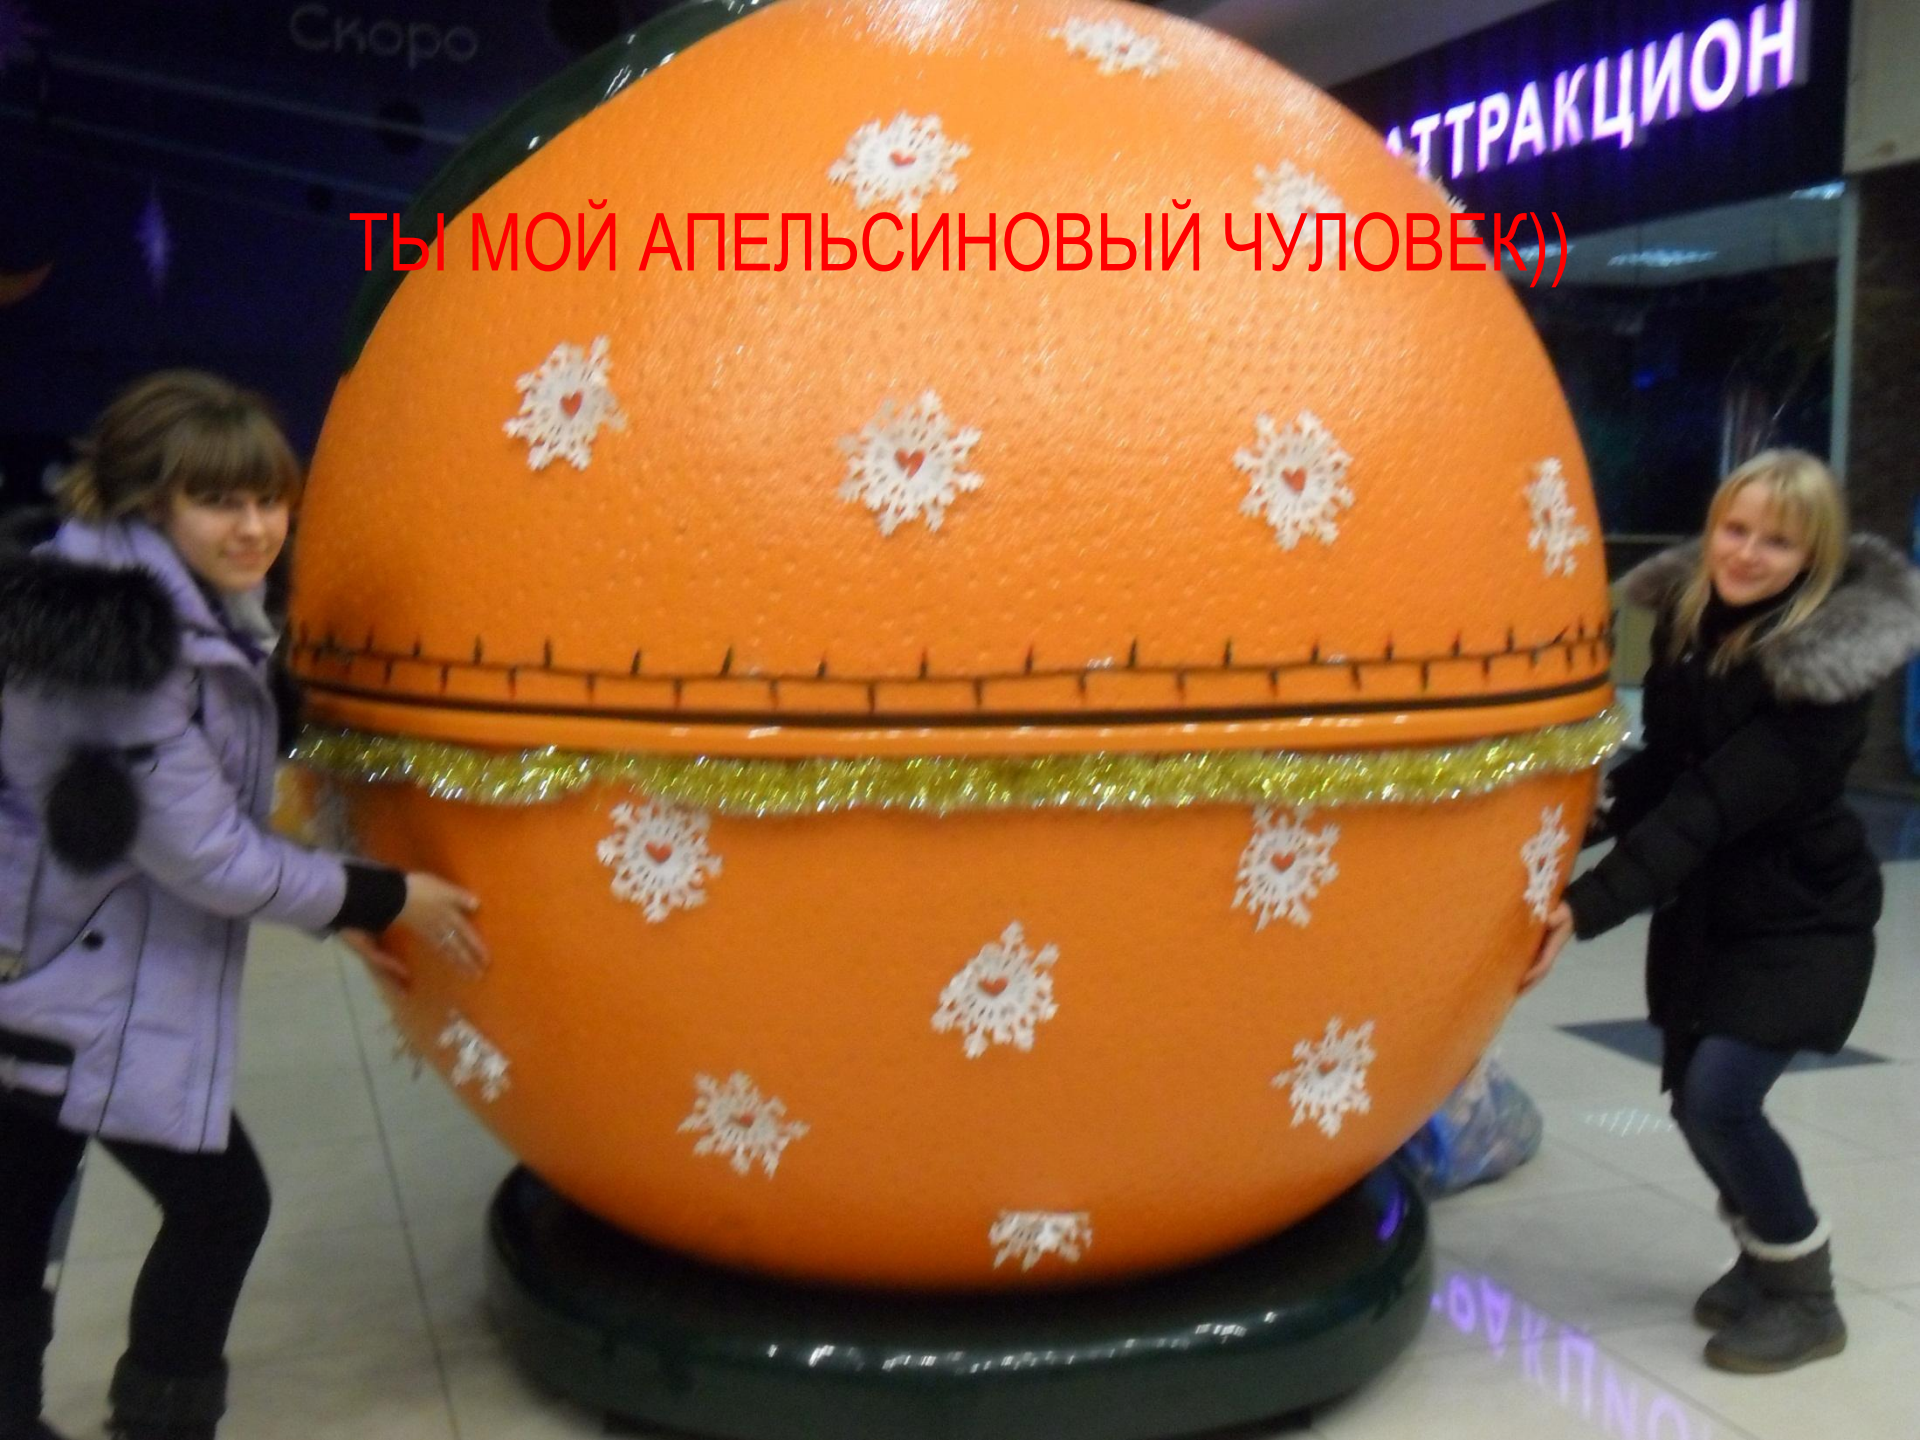

ЭВАААААНЫЧ МОЙ)

Посвящаю тебе))

ТЫ МОЙ АПЕЛЬСИНОВЫЙ ЧУЛОВЕК))

*Поздравляю тебя от всей души с  
Днём Варенья))*

Two young women are standing outdoors in front of a large bush of white flowers. Both are wearing black t-shirts. The woman on the left has long blonde hair and is pointing her right hand towards the woman on the right. The woman on the right has long brown hair and is pointing her left hand towards the woman on the left. They are both smiling slightly. The background is filled with green leaves and white blossoms.

A photograph of two women posing in a decorative archway made of ice. The archway is illuminated with warm, pinkish lights. The women are wearing winter clothing, including black hats and gloves. The background is dark with some colorful lights.