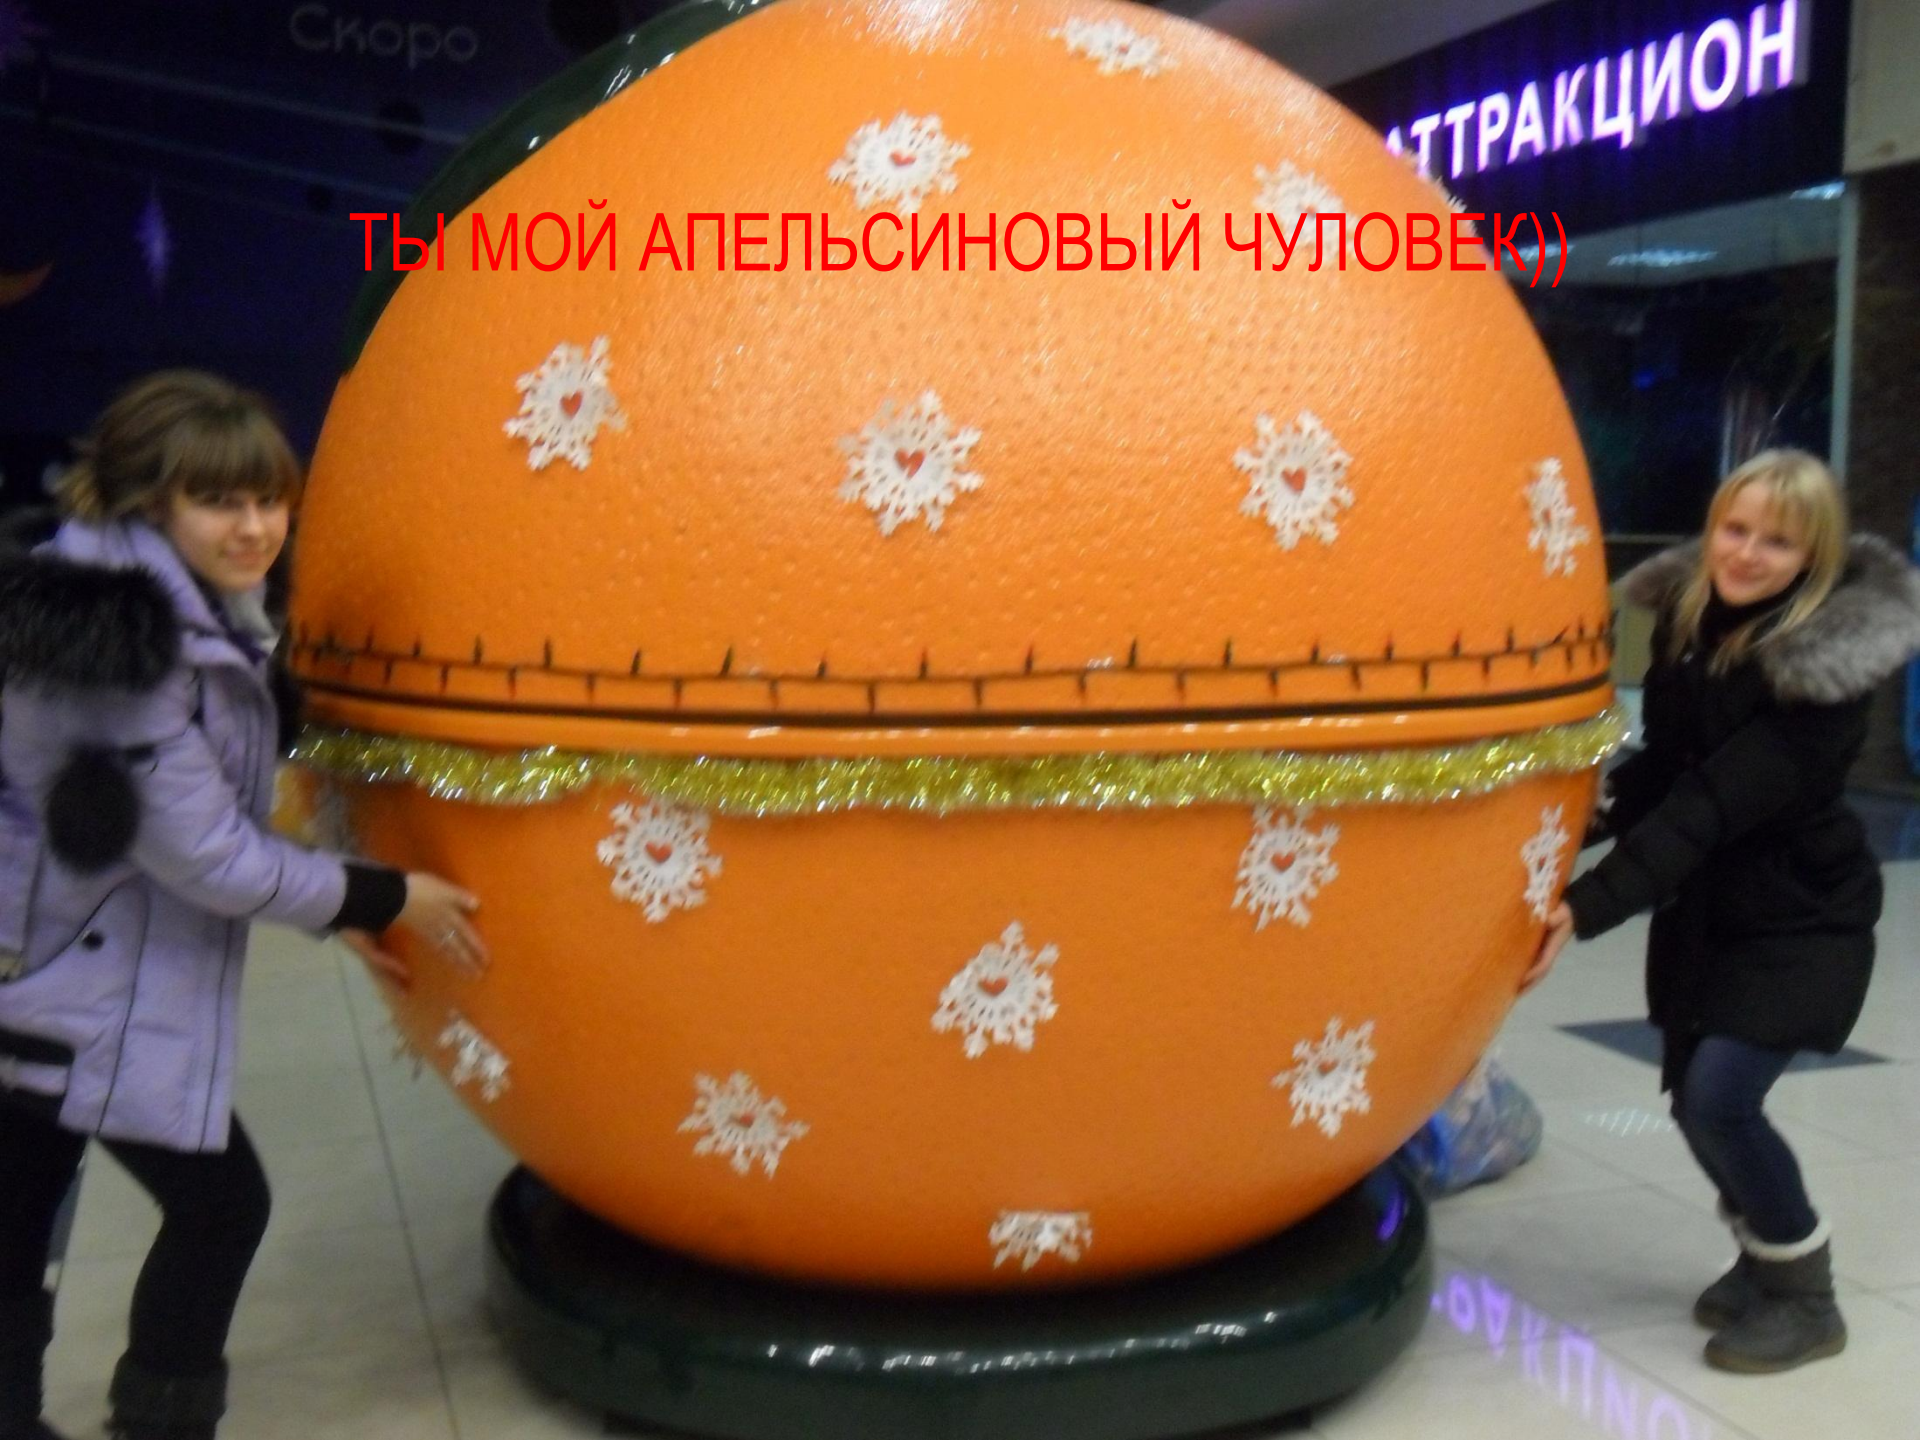

ЭВАААААНЫЧ МОЙ)

Посвящаю тебе))

ТЫ МОЙ АПЕЛЬСИНОВЫЙ ЧУЛОВЕК))

*Поздравляю тебя от всей души с
Днём Варенья))*

Two young women are standing outdoors in front of a large bush of white flowers. Both are wearing black t-shirts with green and white graphics. The woman on the left has long blonde hair and is pointing her right hand towards the woman on the right. The woman on the right has long brown hair and is pointing her left hand towards the woman on the left. They are both smiling slightly. The background is filled with green leaves and white blossoms.

A photograph of two women in winter clothing posing inside a large, ornate archway made of clear ice. The archway is illuminated from within, casting a warm glow. The women are wearing black hats and gloves, and are smiling at the camera. The background is dark with some colorful lights, suggesting an outdoor winter festival or ice skating rink at night.