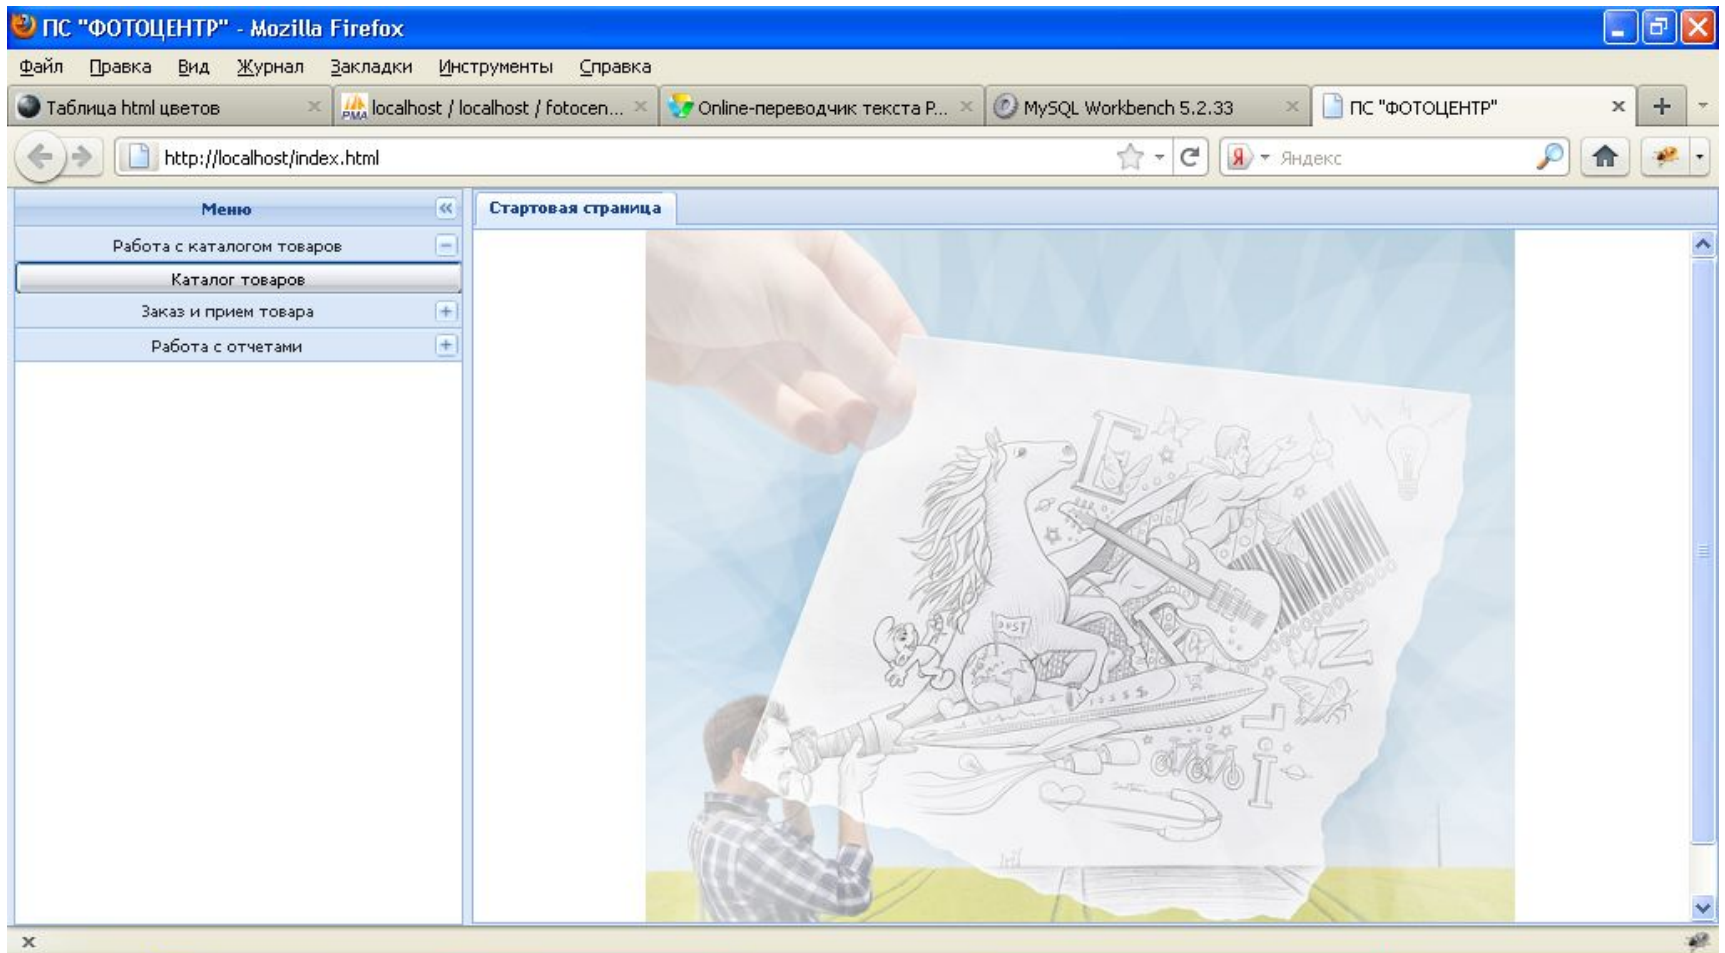

Фотоцентр программное приложение

Фотоцентр, веб-часть

The screenshot displays the website for 'FotoCentr'. At the top, there is a navigation bar with icons for 'ГЛАВНАЯ', 'УСЛУГИ', 'ПРАЙСЫ', 'НОВОСТИ', 'КОНТАКТЫ', and 'E-MAIL'. The main header features the URL 'WWW.FOTOCENTR.RU' and the slogan 'Keep the moment!' with an image of a hand holding a photo print. A vertical navigation menu on the left lists 'Главная', 'Услуги', 'Прайс-листы', 'Контакты', 'Новости', 'Карта сайта', and 'E-Mail'. The main content area shows a 'Каталог услуг > Наши услуги' section with a photo gallery of three people. Below the gallery, a service listing for 'Фотопазлы' (Photo Jigsaw) is shown, including details about the plotter, base material, and price. A table provides the format and cost of the product.