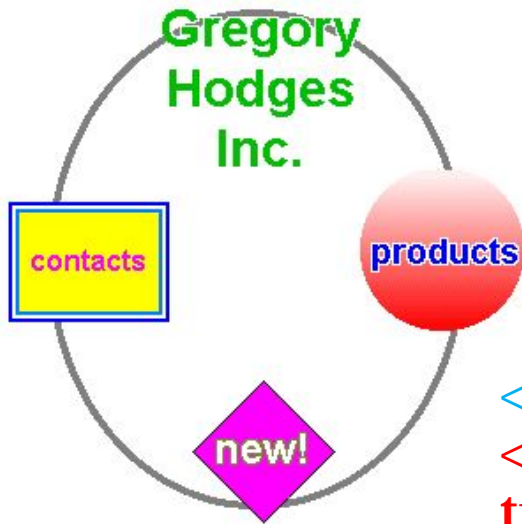

HTML – Map

An image-map is an image with clickable areas.

The `<map>` element contains a number of `<area>` elements, that defines the clickable areas in the image map.

```
<map name="map1">  
<area href="contacts.html" alt="Contacts" title="Contacts" shape=rect coords="6,116,97,184" >  
<area href="products.html" alt="Products" title="Products" shape=circle coords="251,143,47" >  
<area href="new.html" alt="New!" title="New!" shape=poly coords="150,217, 190,257, 150,297,110,257" >  
</map>
```