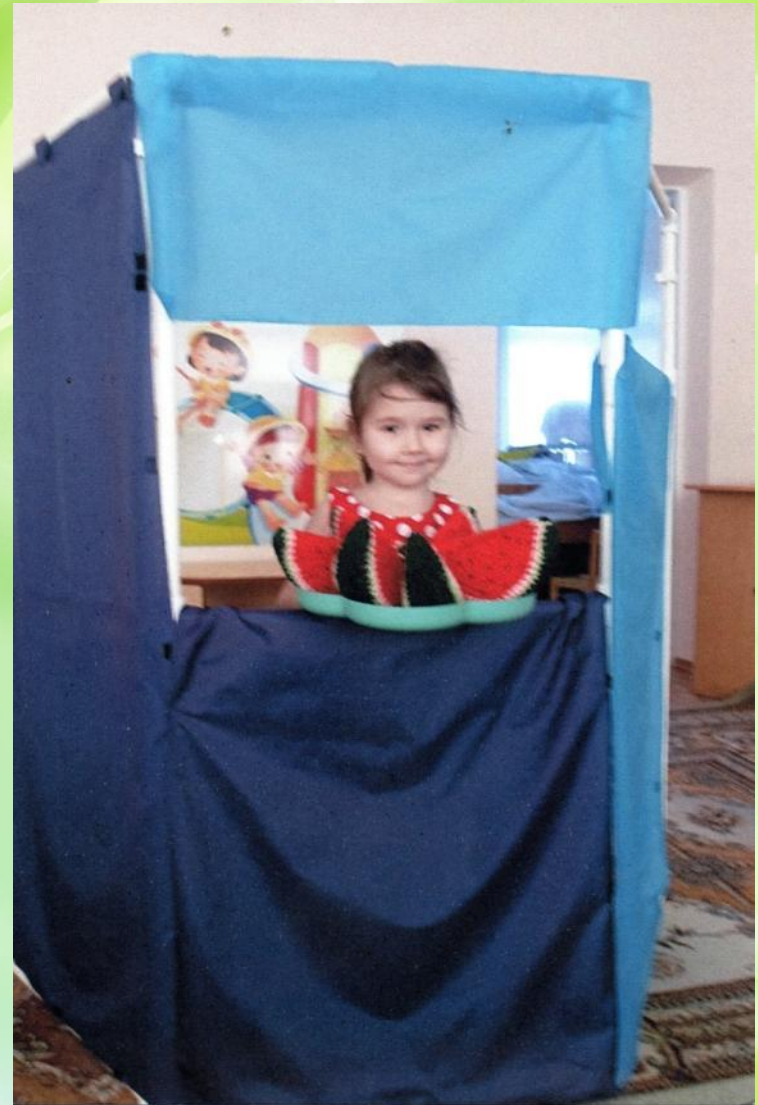

The background features a dynamic, abstract composition of flowing, organic shapes. On the left, a soft blue gradient transitions into a vibrant green on the right. The green area is filled with layered, translucent, petal-like or leaf-like forms that create a sense of depth and movement. The overall aesthetic is clean, modern, and evocative of nature or digital growth.

Выставка работ

Настольный театр

Театрализованная игра

Подвижная игра

Подвижная игра

Сюжетно ролевая игра

Уголок уединения

«Ширма- трансформер»