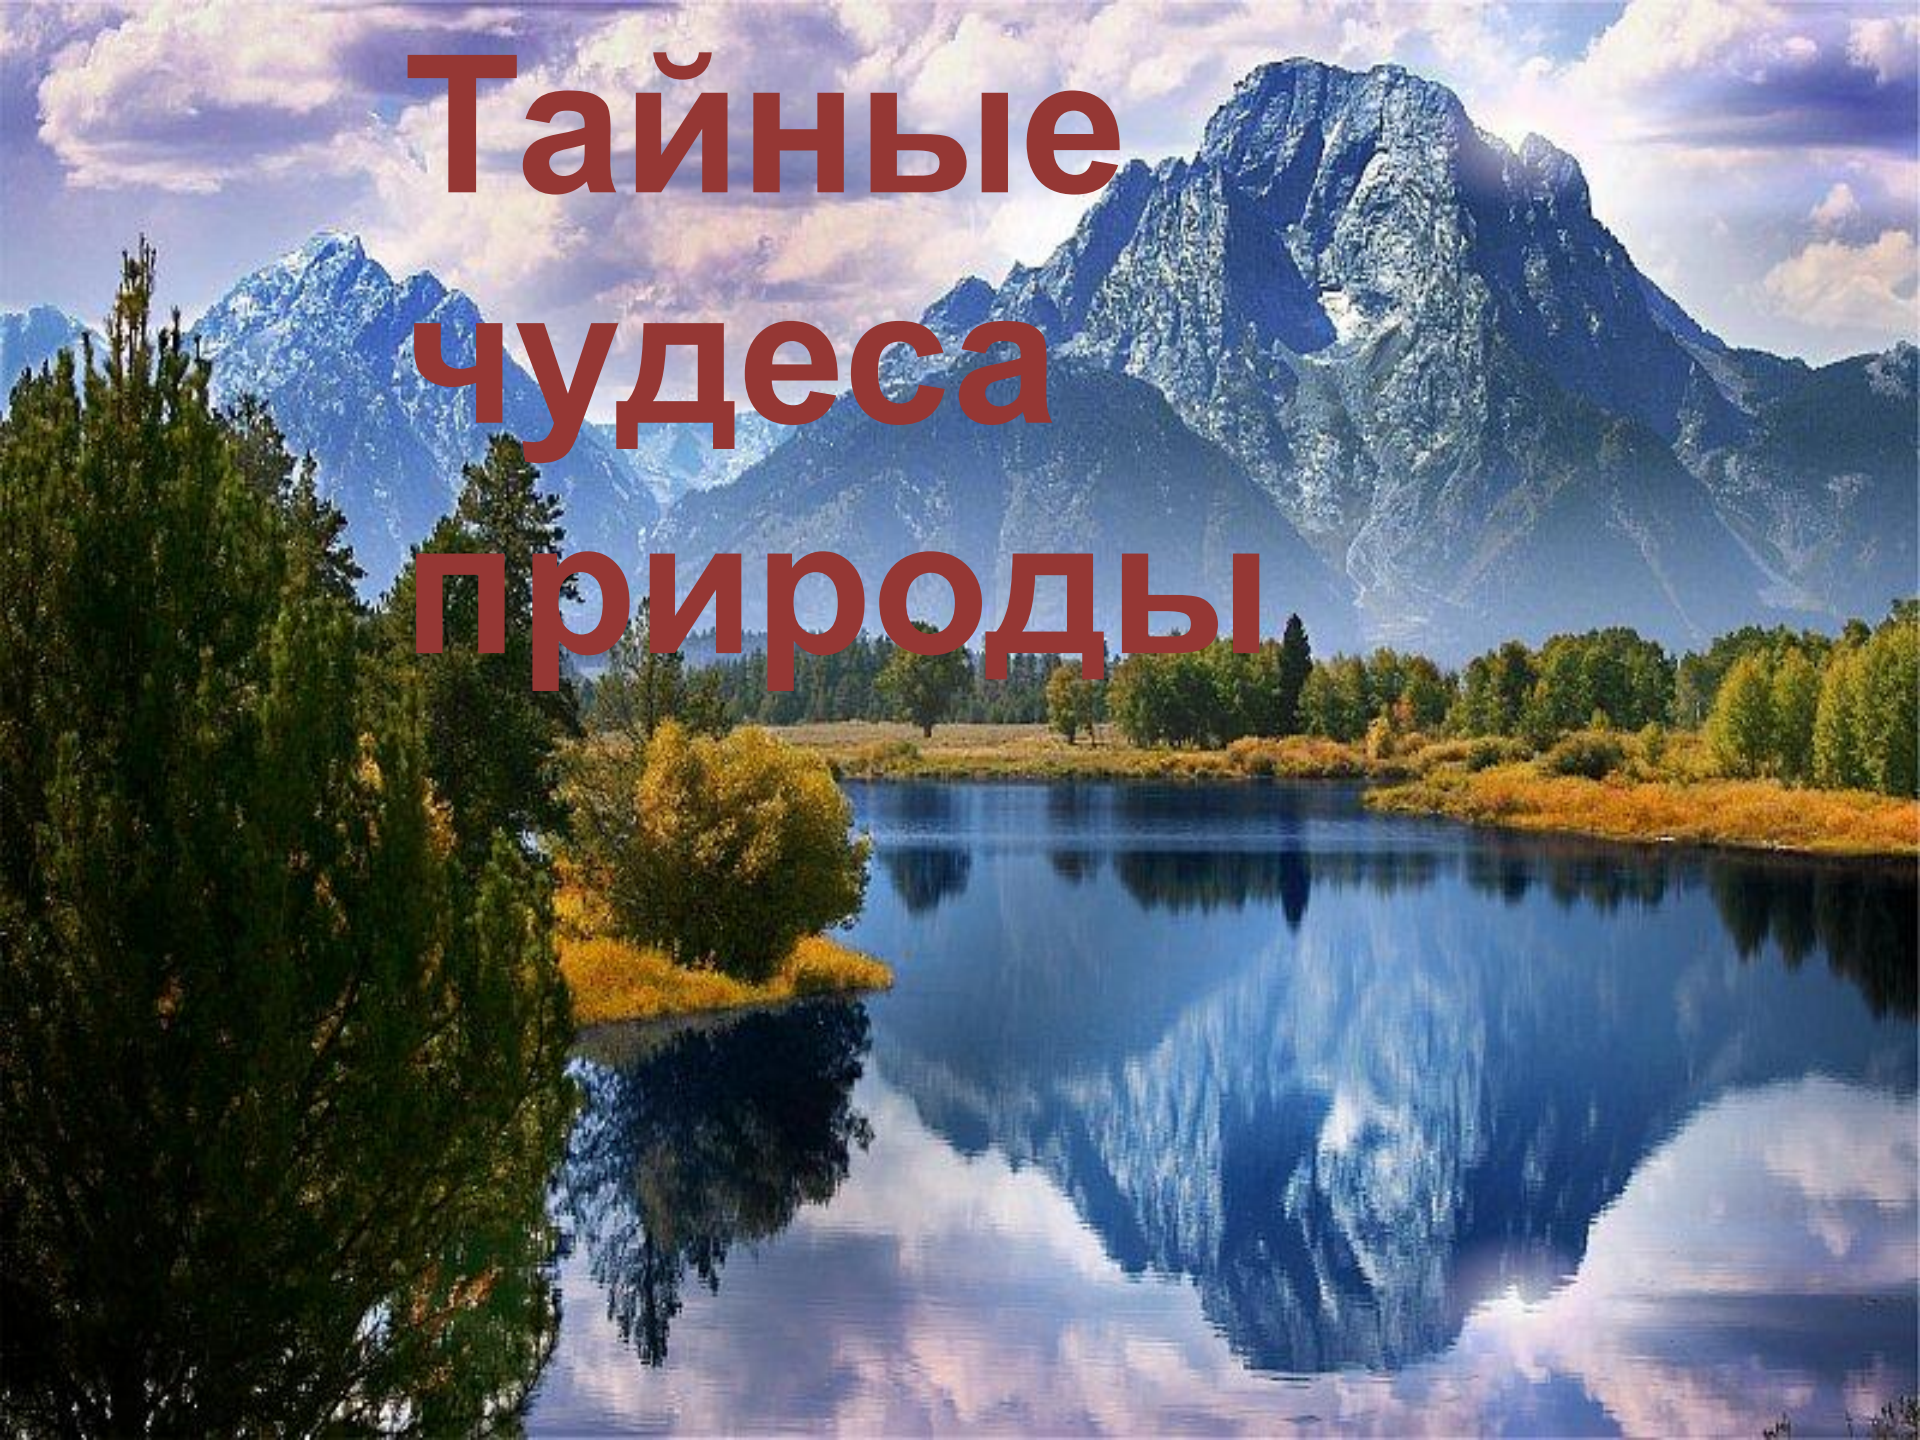

Тайные чудеса природы

**Через реку – прыг да скок
Перекинулся мосток
Подружила берега
Семицветная дуга.**

A photograph of a polar ice landscape. The scene is dominated by large, jagged ice formations in various shades of blue and white. The sky is a deep, clear blue with some light, wispy clouds. The overall atmosphere is serene and majestic.