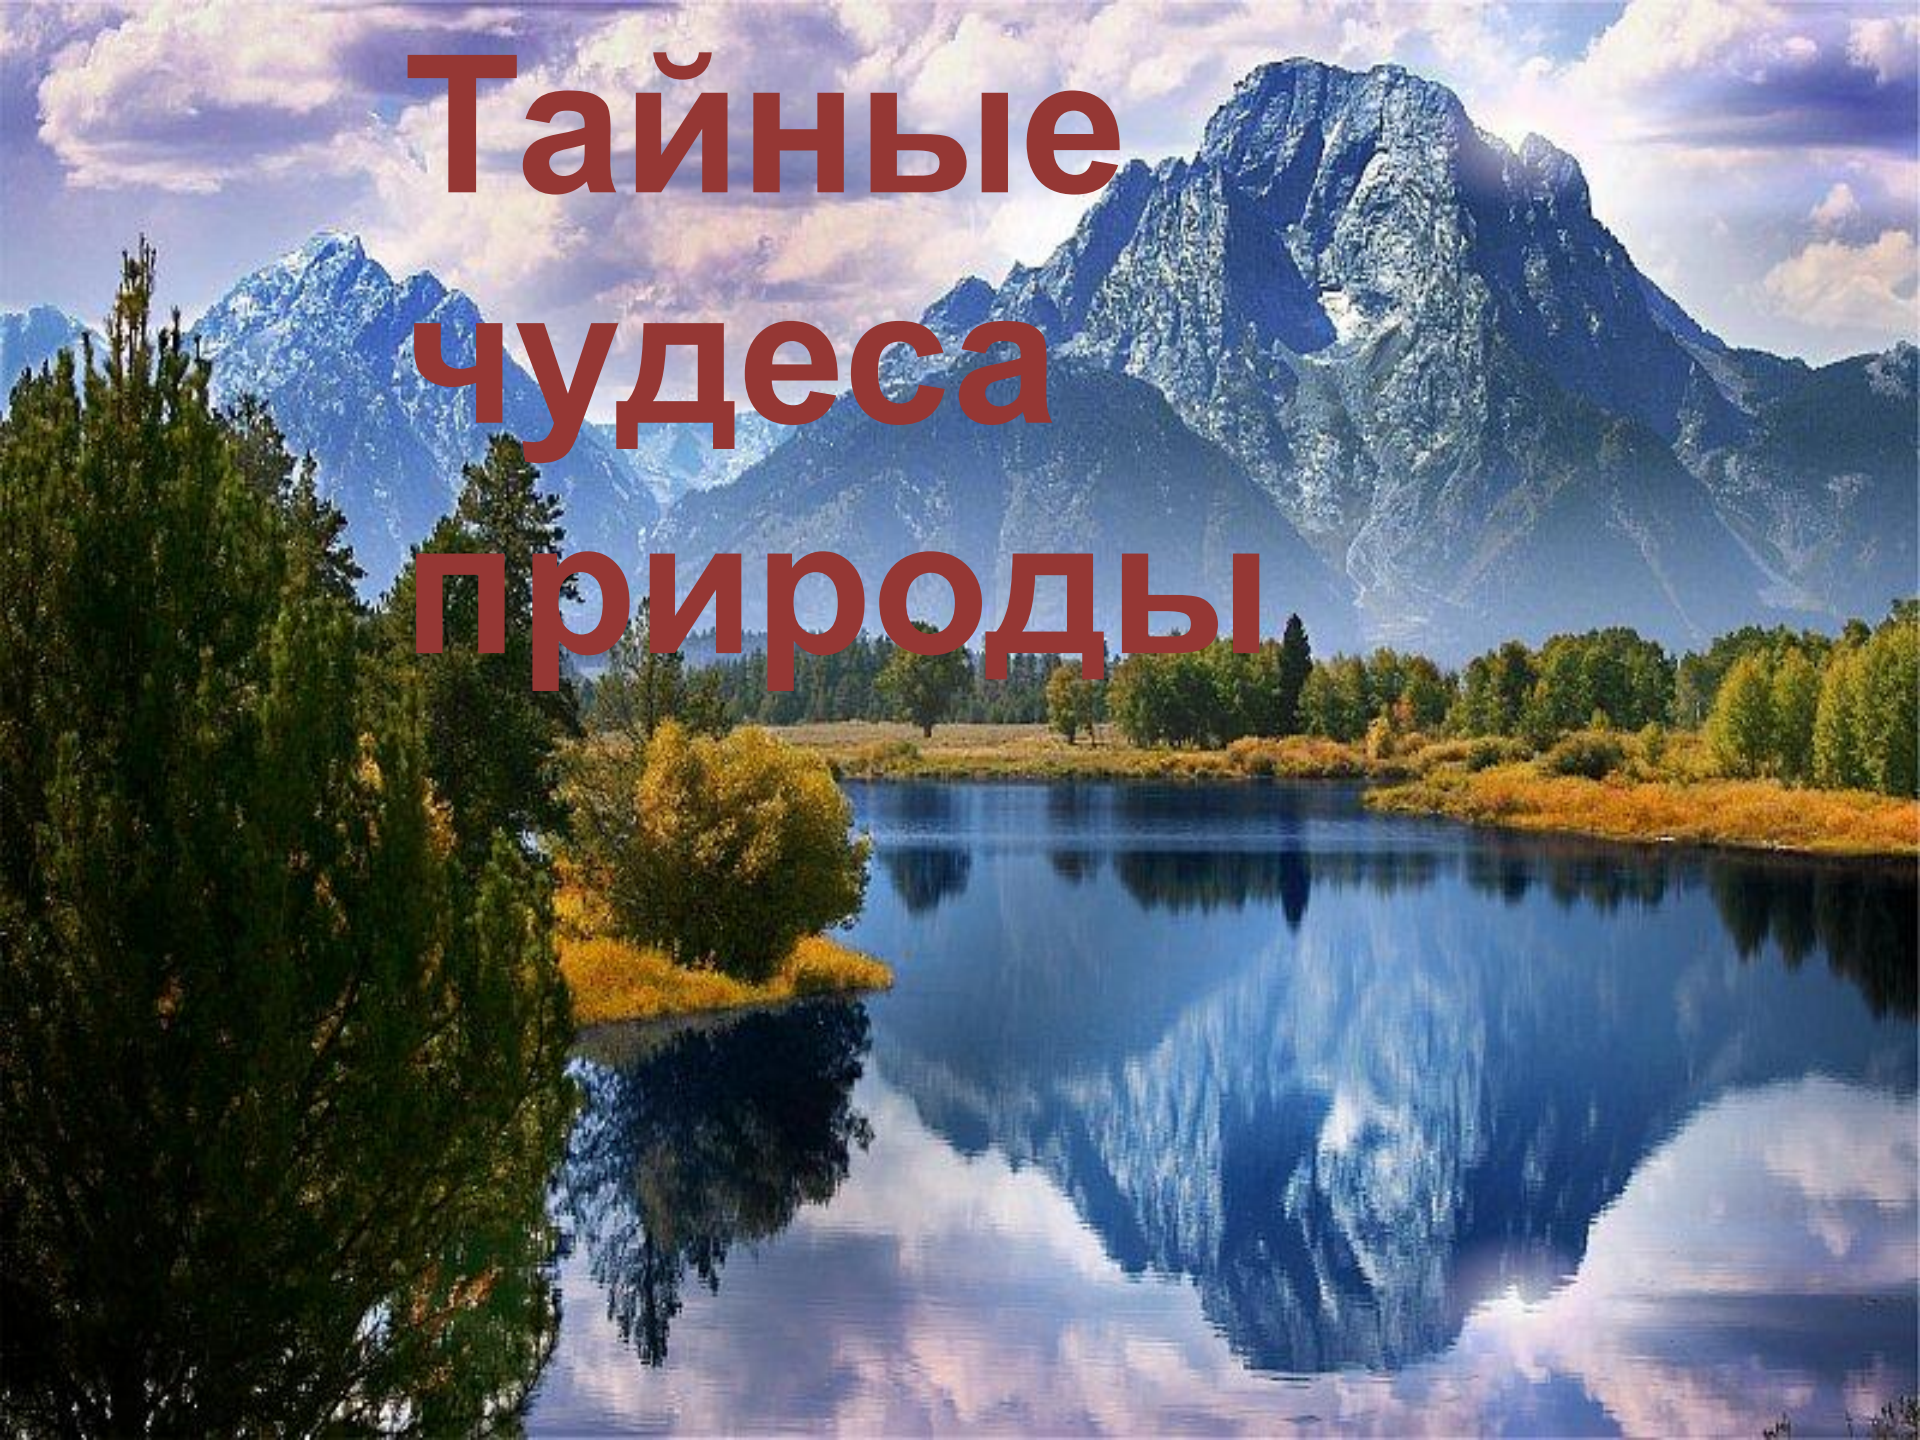

Тайные чудеса природы

**Через реку – прыг да скок
Перекинулся мосток
Подружила берега
Семицветная дуга.**

A photograph of a polar ice landscape. The scene is dominated by large, jagged ice formations in various shades of blue and white. The sky is a deep, clear blue with some light, wispy clouds. The overall atmosphere is serene and cold. The text is overlaid on the lower half of the image.