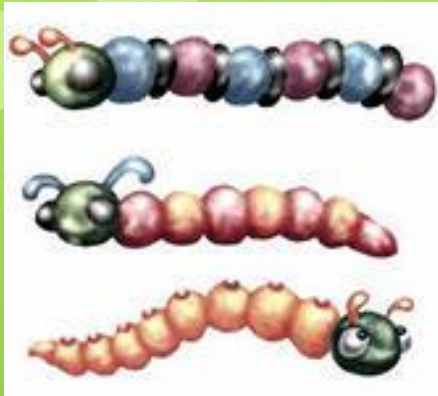

A vibrant illustration of a spring meadow. At the top, a large, stylized sun with a yellow face and wavy rays is surrounded by green leaves and colorful flowers (purple, yellow, and orange). A blue musical staff with notes is positioned to the left of the sun. Below the sun, there are several light blue clouds and a white swan in flight. The bottom half of the image is filled with a field of pink and white cosmos flowers, with numerous colorful butterflies (blue, orange, purple, and yellow) fluttering above them. The overall scene is bright and cheerful, representing the season of spring.

Из пластилина. Из бумаги...

Бабочка

Стрекоза

Божия коровка

Жучки-паучки

Улитки и гусеницы

Пчела

ДО СВІДАННЯ