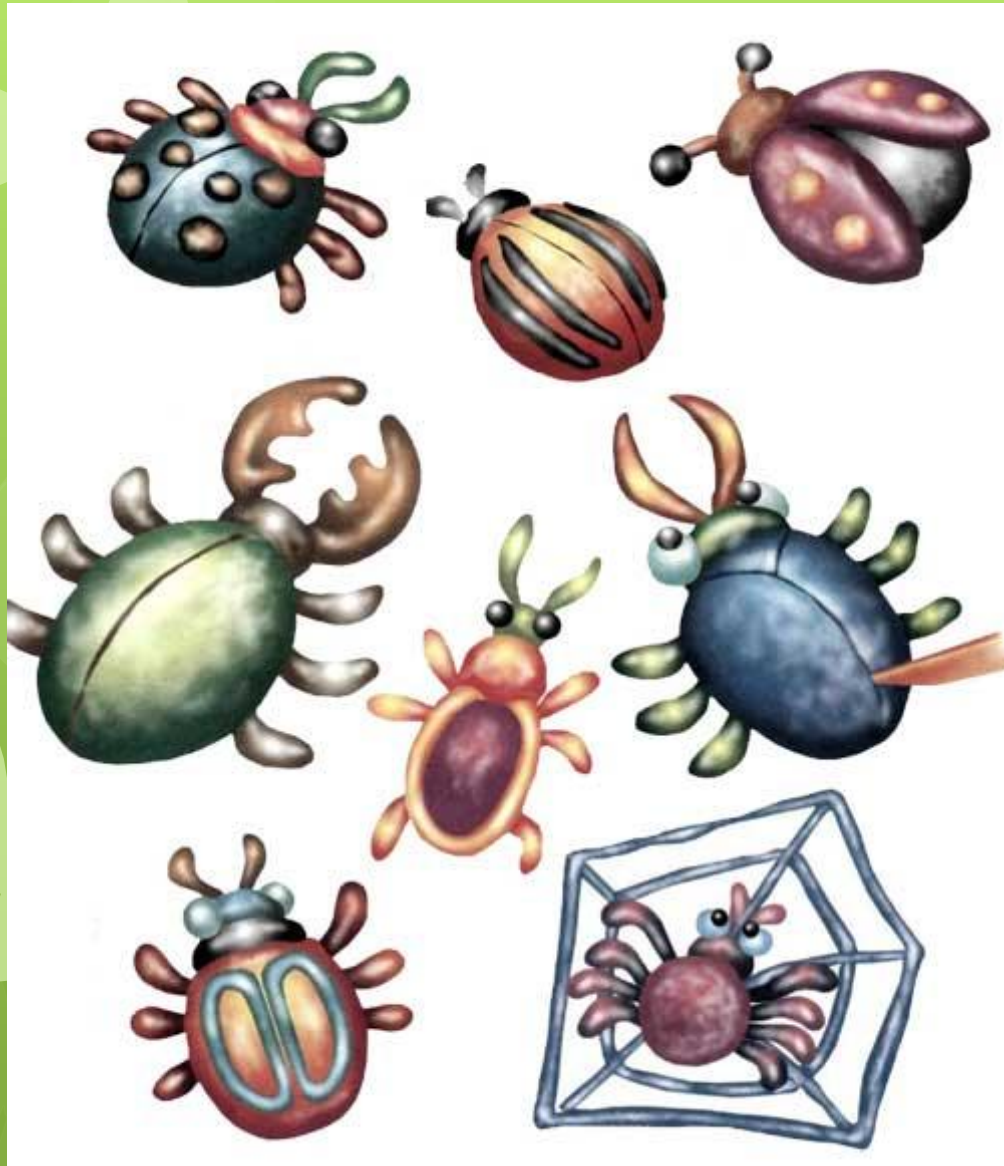

A vibrant illustration of a spring meadow. At the top, a large, stylized sun with a yellow face and wavy rays is surrounded by green leaves and colorful flowers. A blue musical staff with notes is positioned to the left of the sun. Below the sun, a white swan is flying towards the right. The sky is filled with various colorful butterflies in shades of blue, purple, orange, and yellow. The foreground is a lush field of pink and white flowers. The overall scene is bright and cheerful, representing the season of spring.

Из пластилина. Из бумаги...

Бабочка

Стрекоза

Божия коровка

Жучки-паучки

Улитки и гусеницы

Пчела

ДО СВІДАННЯ