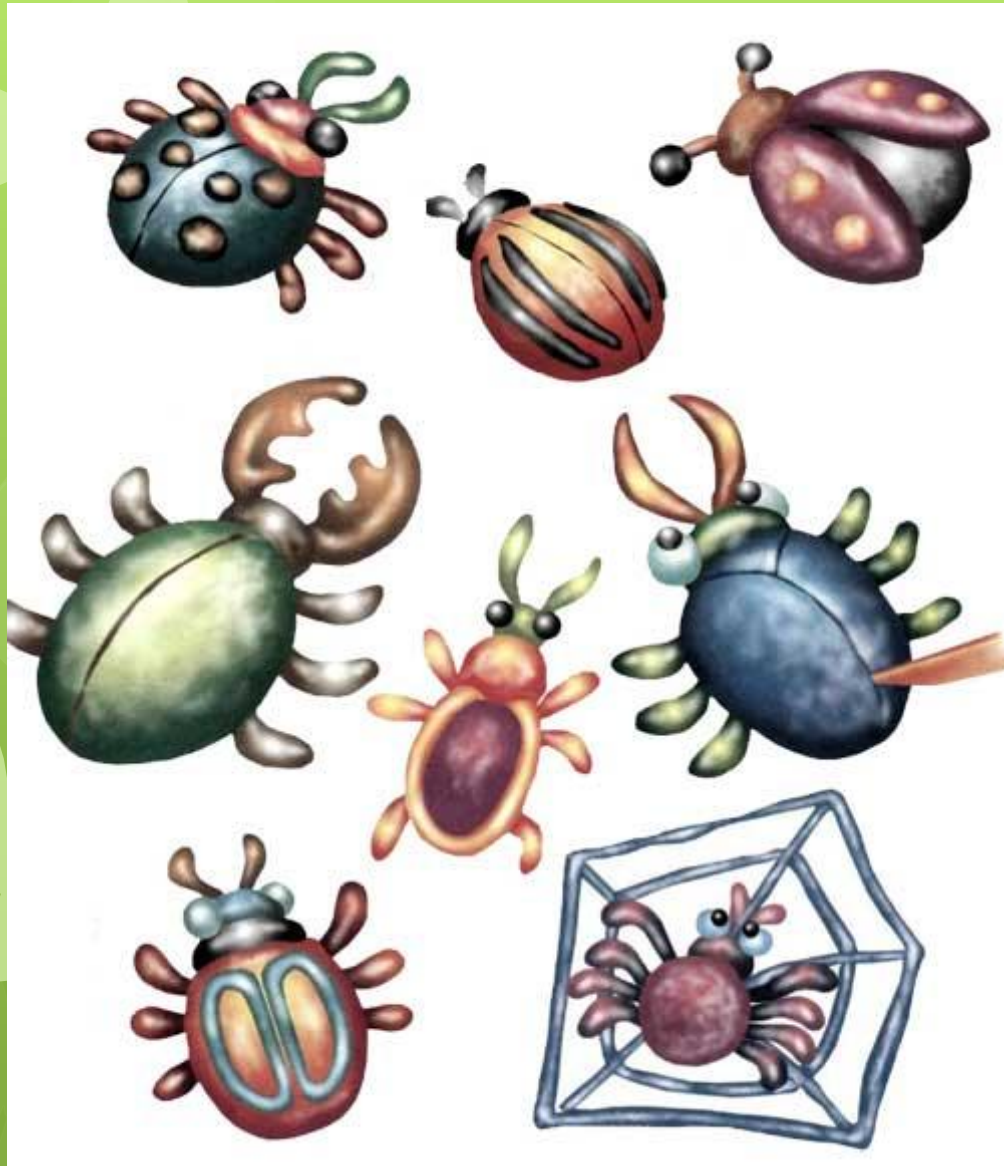

A vibrant illustration of a spring meadow. At the top, a large, stylized sun with a yellow face and wavy rays is surrounded by green leaves and colorful flowers (purple, yellow, and orange). A blue musical staff with notes is positioned to the left of the sun. Below the sun, there are several light blue clouds and a white swan in flight. The bottom half of the image is filled with a field of pink and white cosmos flowers, with numerous colorful butterflies (blue, orange, purple, and yellow) fluttering above them. The overall scene is bright and cheerful, representing the season of spring.

Из пластилина. Из бумаги...

Бабочка

Стрекоза

Божия коровка

Жучки-паучки

Улитки и гусеницы

Пчела

ДО СВІДАННЯ