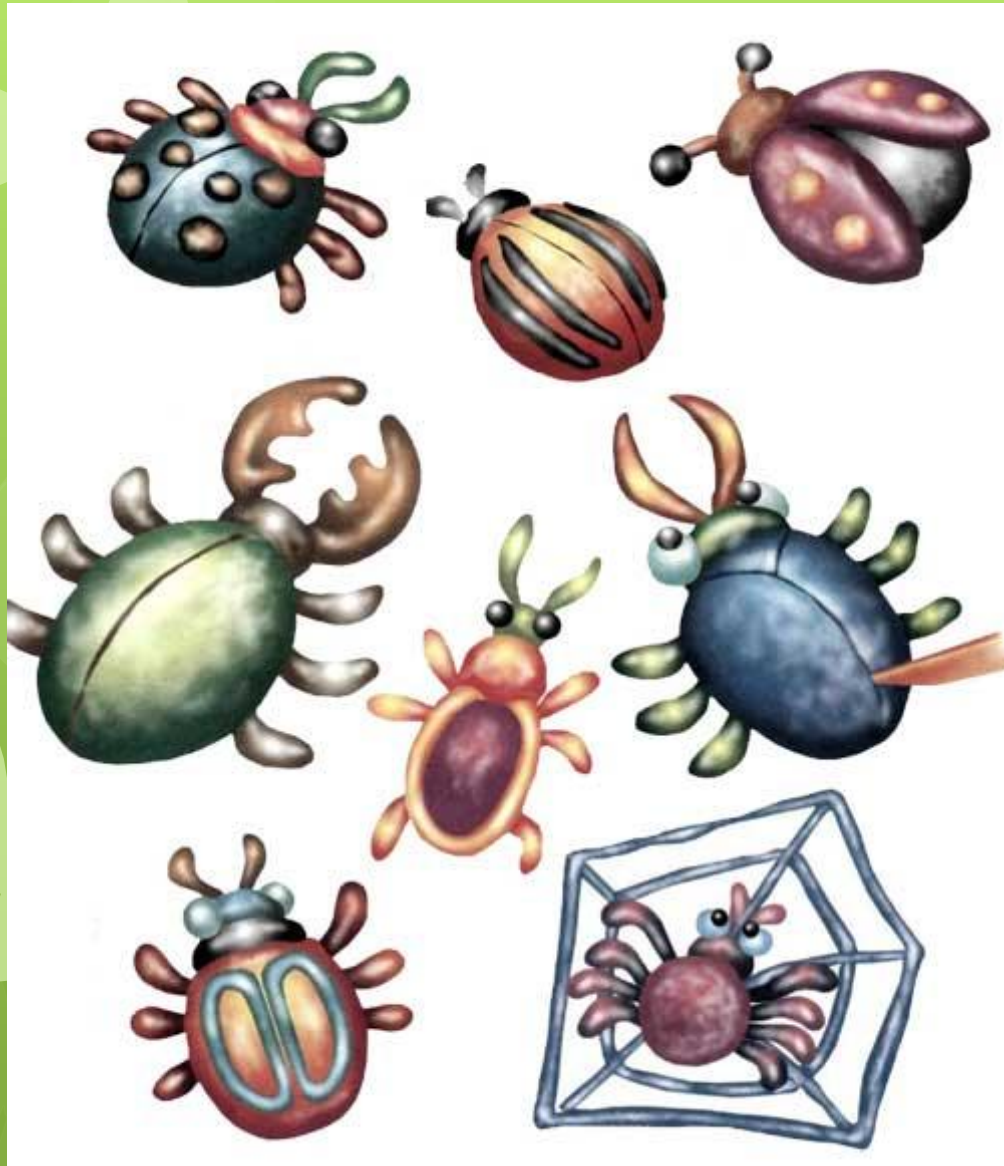

A vibrant, colorful illustration of a spring meadow. At the top, a large, stylized sun with a yellow face and wavy rays is surrounded by green leaves and colorful flowers (purple, yellow, and orange). A blue musical staff with notes is visible near the sun. Below the sun, there are blue clouds and a white swan in flight. The bottom half of the image is filled with a field of pink and white flowers, with numerous colorful butterflies (blue, orange, purple, yellow) fluttering around. The overall scene is bright and cheerful, representing a spring meadow.

Из пластилина. Из бумаги...

Бабочка

Стрекоза

Божия коровка

Жучки-паучки

Улитки и гусеницы

Пчела

ДО СВІДАННЯ