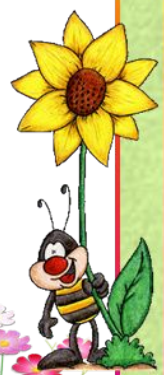

Родители –
участники проекта

Наши результаты

A decorative border at the top of the page features a row of colorful flowers in shades of pink, purple, and blue. On either side of the central banner, there are cartoon birds: a yellow one on the left and a grey one on the right, both with large eyes and wings. The banner itself is a white, ribbon-like shape with a slight shadow.

Фотогалерея

A decorative border at the bottom of the page features a row of colorful flowers in shades of pink, purple, and white. On the left side, there is a cartoon bee with large eyes and antennae. On the right side, there is a cartoon bee holding a large yellow sunflower. The background is a light green color.