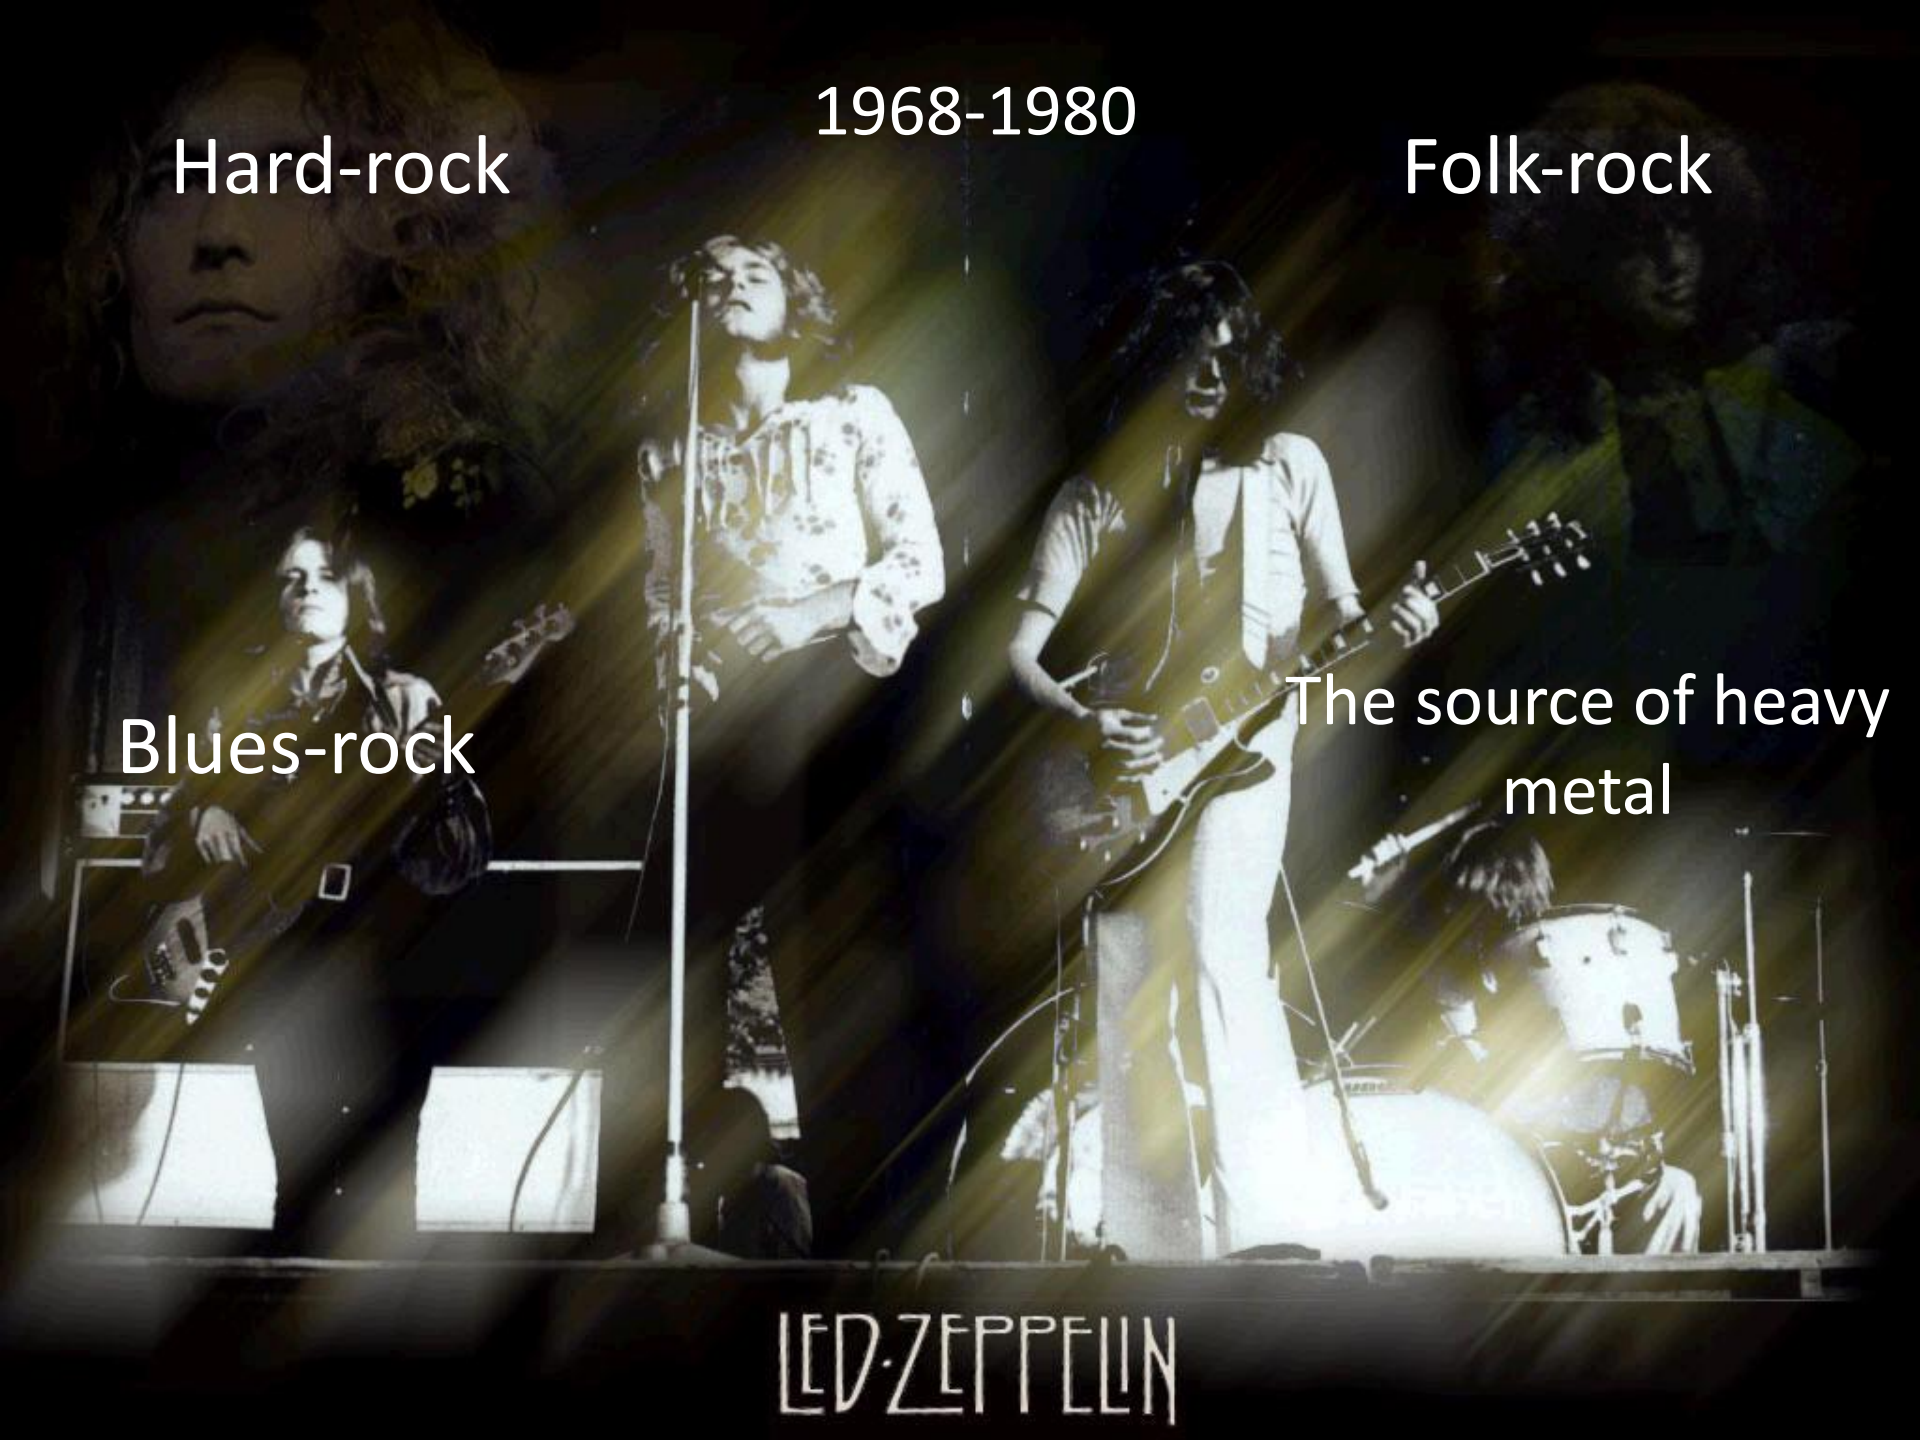

ГБОУ ВПО “Воронежская Государственная Медицинская Академия им. Н.Н.
Бурденко”

Кафедра иностранных языков

Презентация на тему:

Led Zeppelin

Подготовил студент
105 группы
лечебного факультета
Борискин Никита.

Преподаватель:
Торубарова Ирина
Ивановна.

1968-1980

Hard-rock

Folk-rock

Blues-rock

The source of heavy
metal

LED-ZEPPELIN

LED ZEPPELIN

from the **Lead Zeppelin**

Plant loved to wear women's clothes at concerts.

Old & New

Robert

Jimmy Page

Jimmy Page – english musician, guitar player, theremin player, great improviser, composer, arranger, and outstanding rock guitarist, who has spearheaded the Led Zeppelin and remained until the end of the musical "brain" of the group. Among the ten best guitarists in the world by many magazines opinion.

Jimmy Page first used the bow for guitar.

The company produced custom-made Gibson guitar doblefretboard especially for Jimmy Page. It needed him to perform at concerts the song “Stairway to heaven”.

John Paul Jones