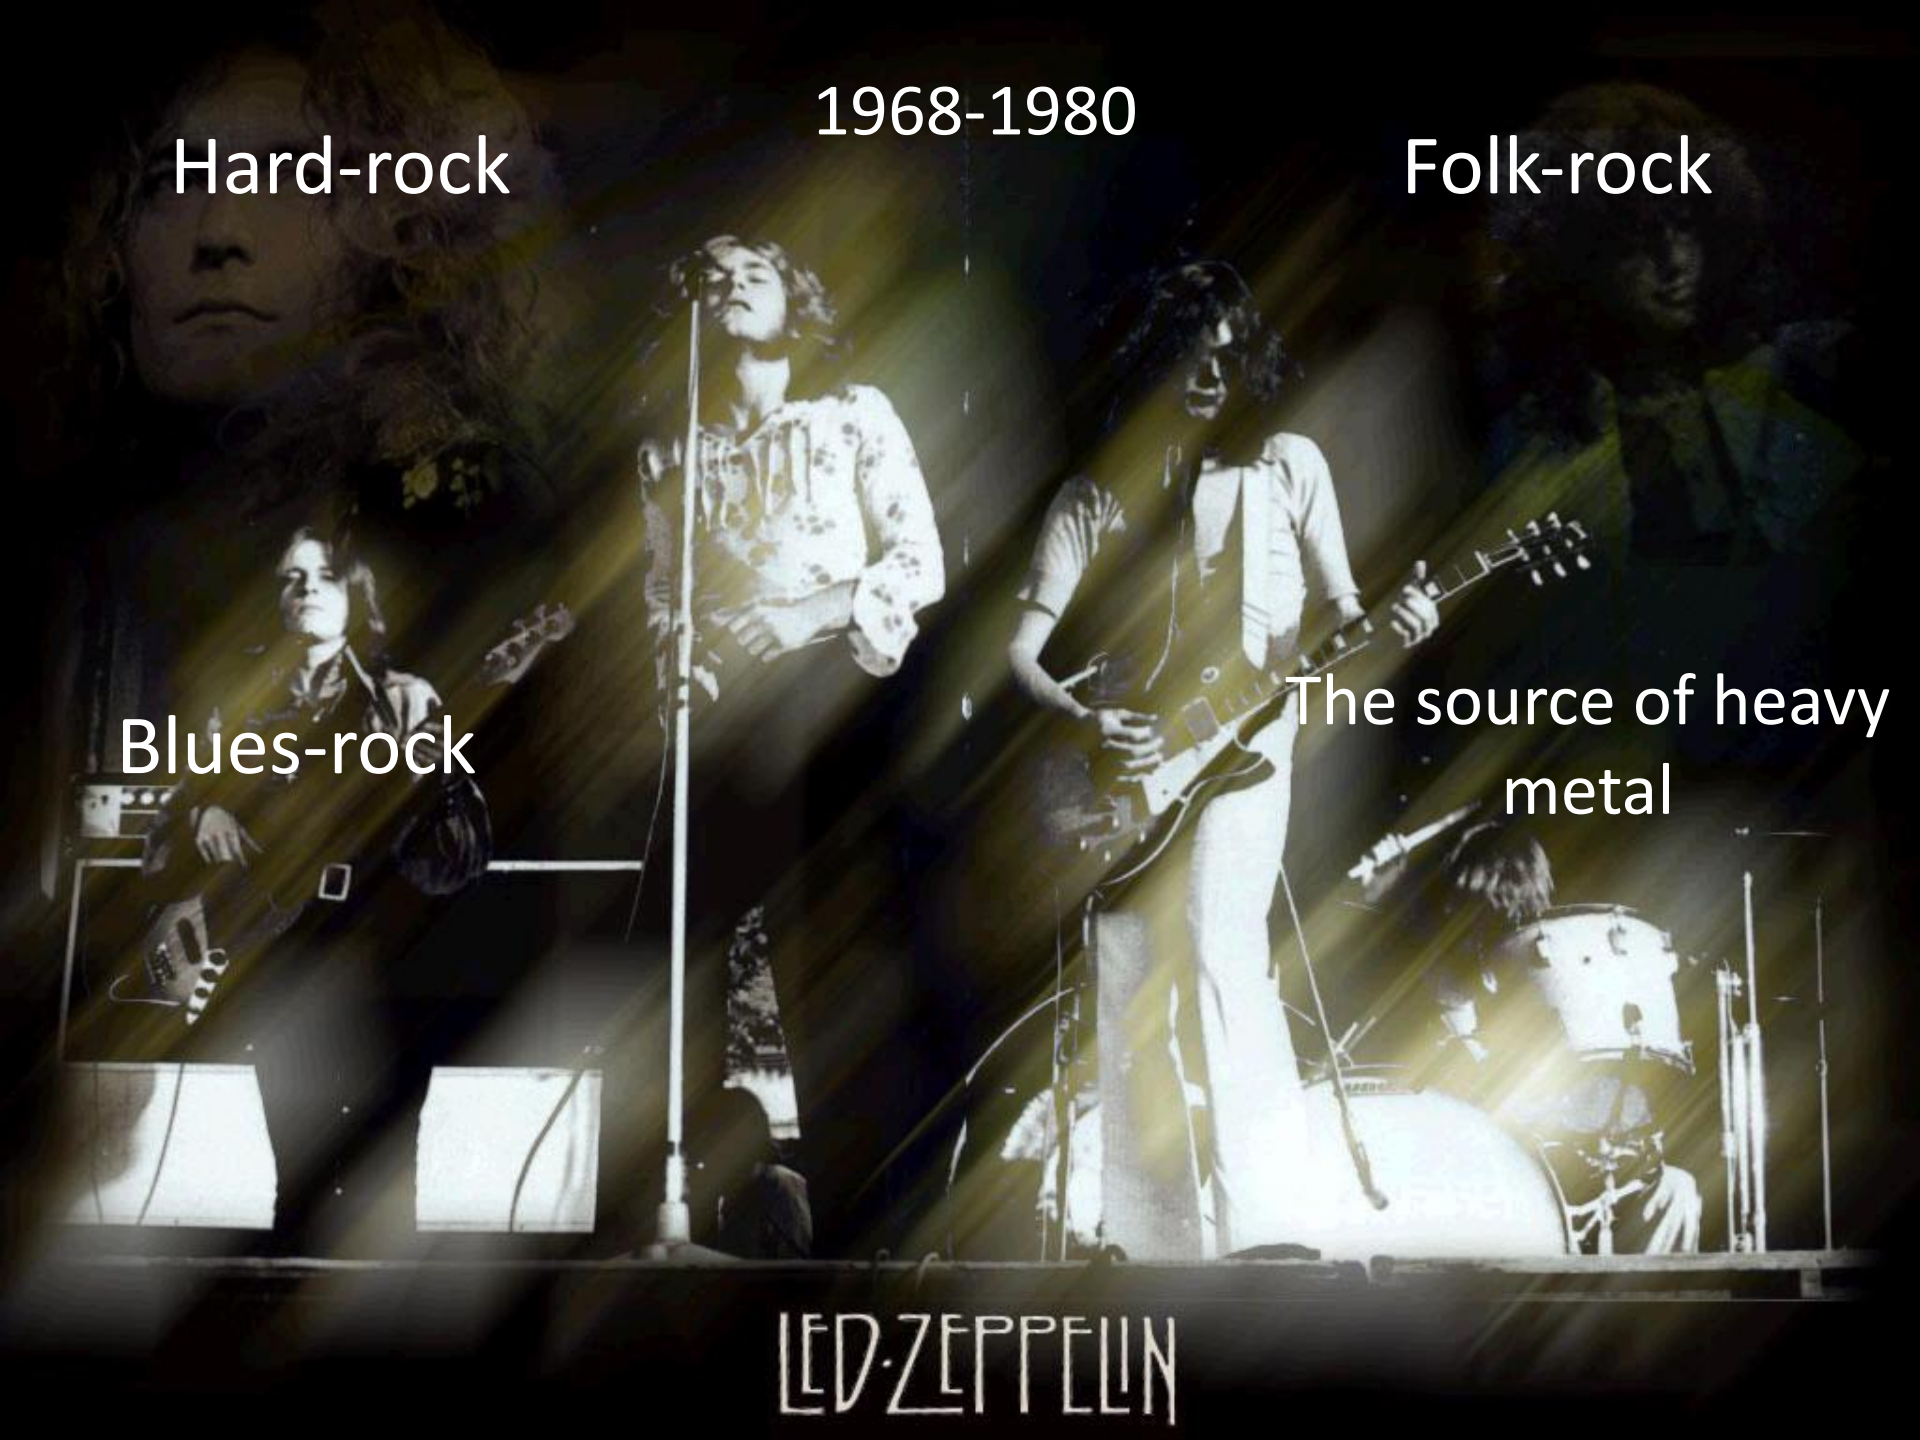

ГБОУ ВПО “Воронежская Государственная Медицинская Академия им. Н.Н.
Бурденко”

Кафедра иностранных языков

Презентация на тему:

Led Zeppelin

Подготовил студент
105 группы
лечебного факультета
Борискин Никита.

Преподаватель:
Торубарова Ирина
Ивановна.

1968-1980

Hard-rock

Folk-rock

Blues-rock

The source of heavy metal

LED-ZEPPELIN

LED ZEPPELIN

from the **Lead Zeppelin**

Plant loved to wear women's clothes at concerts.

Old & New

Robert

Jimmy Page

Jimmy Page – english musician, guitar player, theremin player, great improviser, composer, arranger, and outstanding rock guitarist, who has spearheaded the Led Zeppelin and remained until the end of the musical "brain" of the group. Among the ten best guitarists in the world by many magazines opinion.

Jimmy Page first used the bow for guitar.

The company produced custom-made Gibson guitar double fretboard especially for Jimmy Page. It needed him to perform at concerts the song “Stairway to heaven”.

John Paul Jones