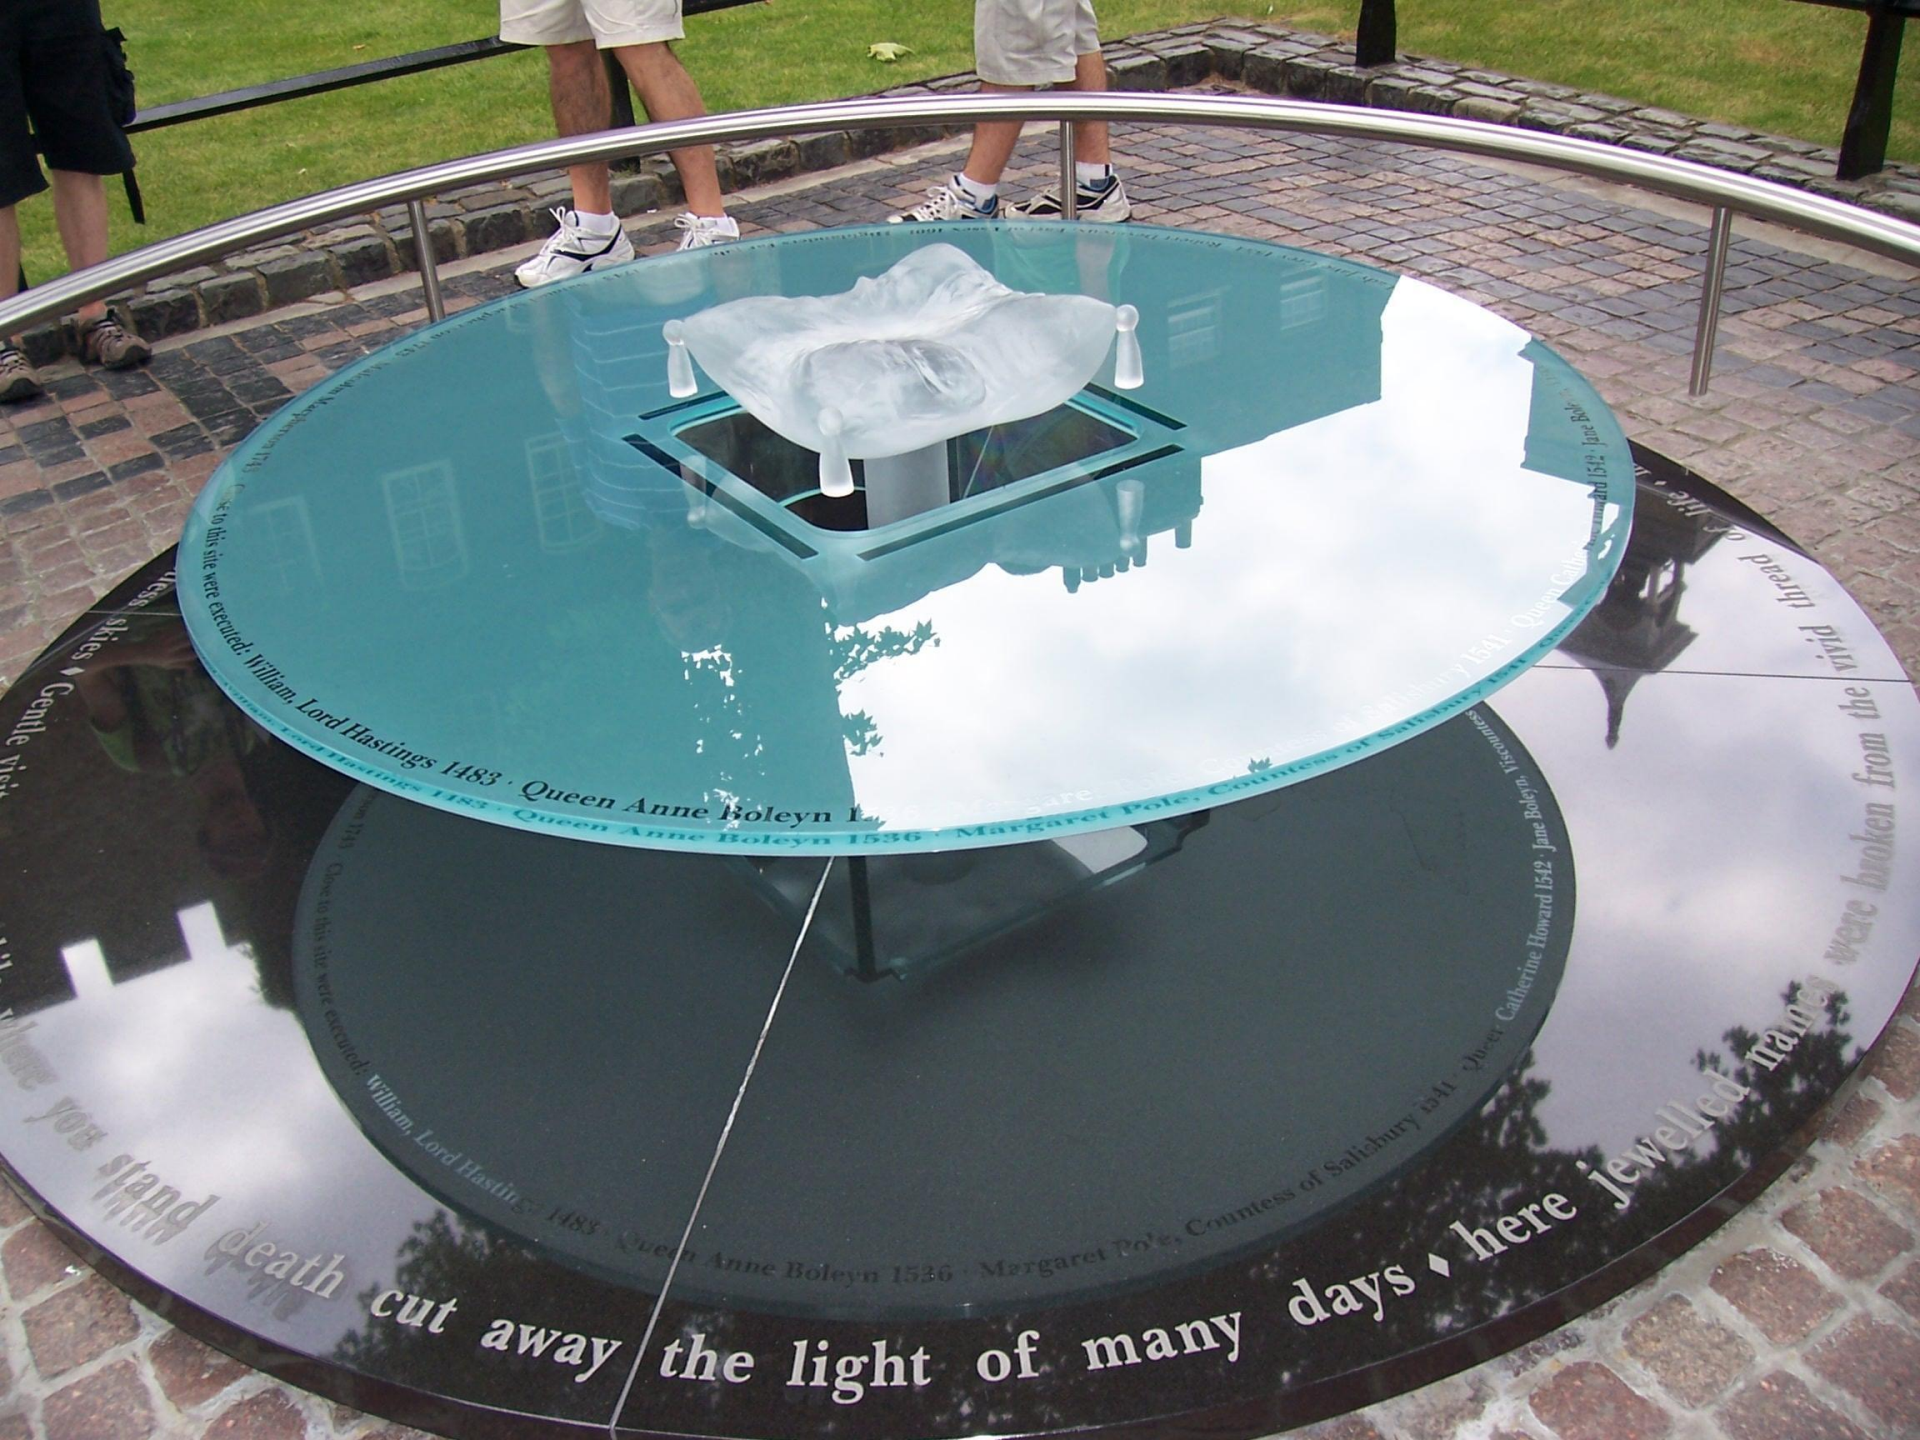

A nighttime photograph of the Tower Bridge in London, illuminated with white lights. The bridge's two towers and suspension cables are clearly visible, and the lights are reflected in the dark water of the River Thames below. The background shows some city lights and a dark sky.

where you stand death cut away the light of many days

William, Lord Hastings 1483

Queen Anne Boleyn 1536

Margaret Pole, Countess of Salisbury 1541

Catherine Howard 1542

here Jewelled traines were broken from the vivid thread of life