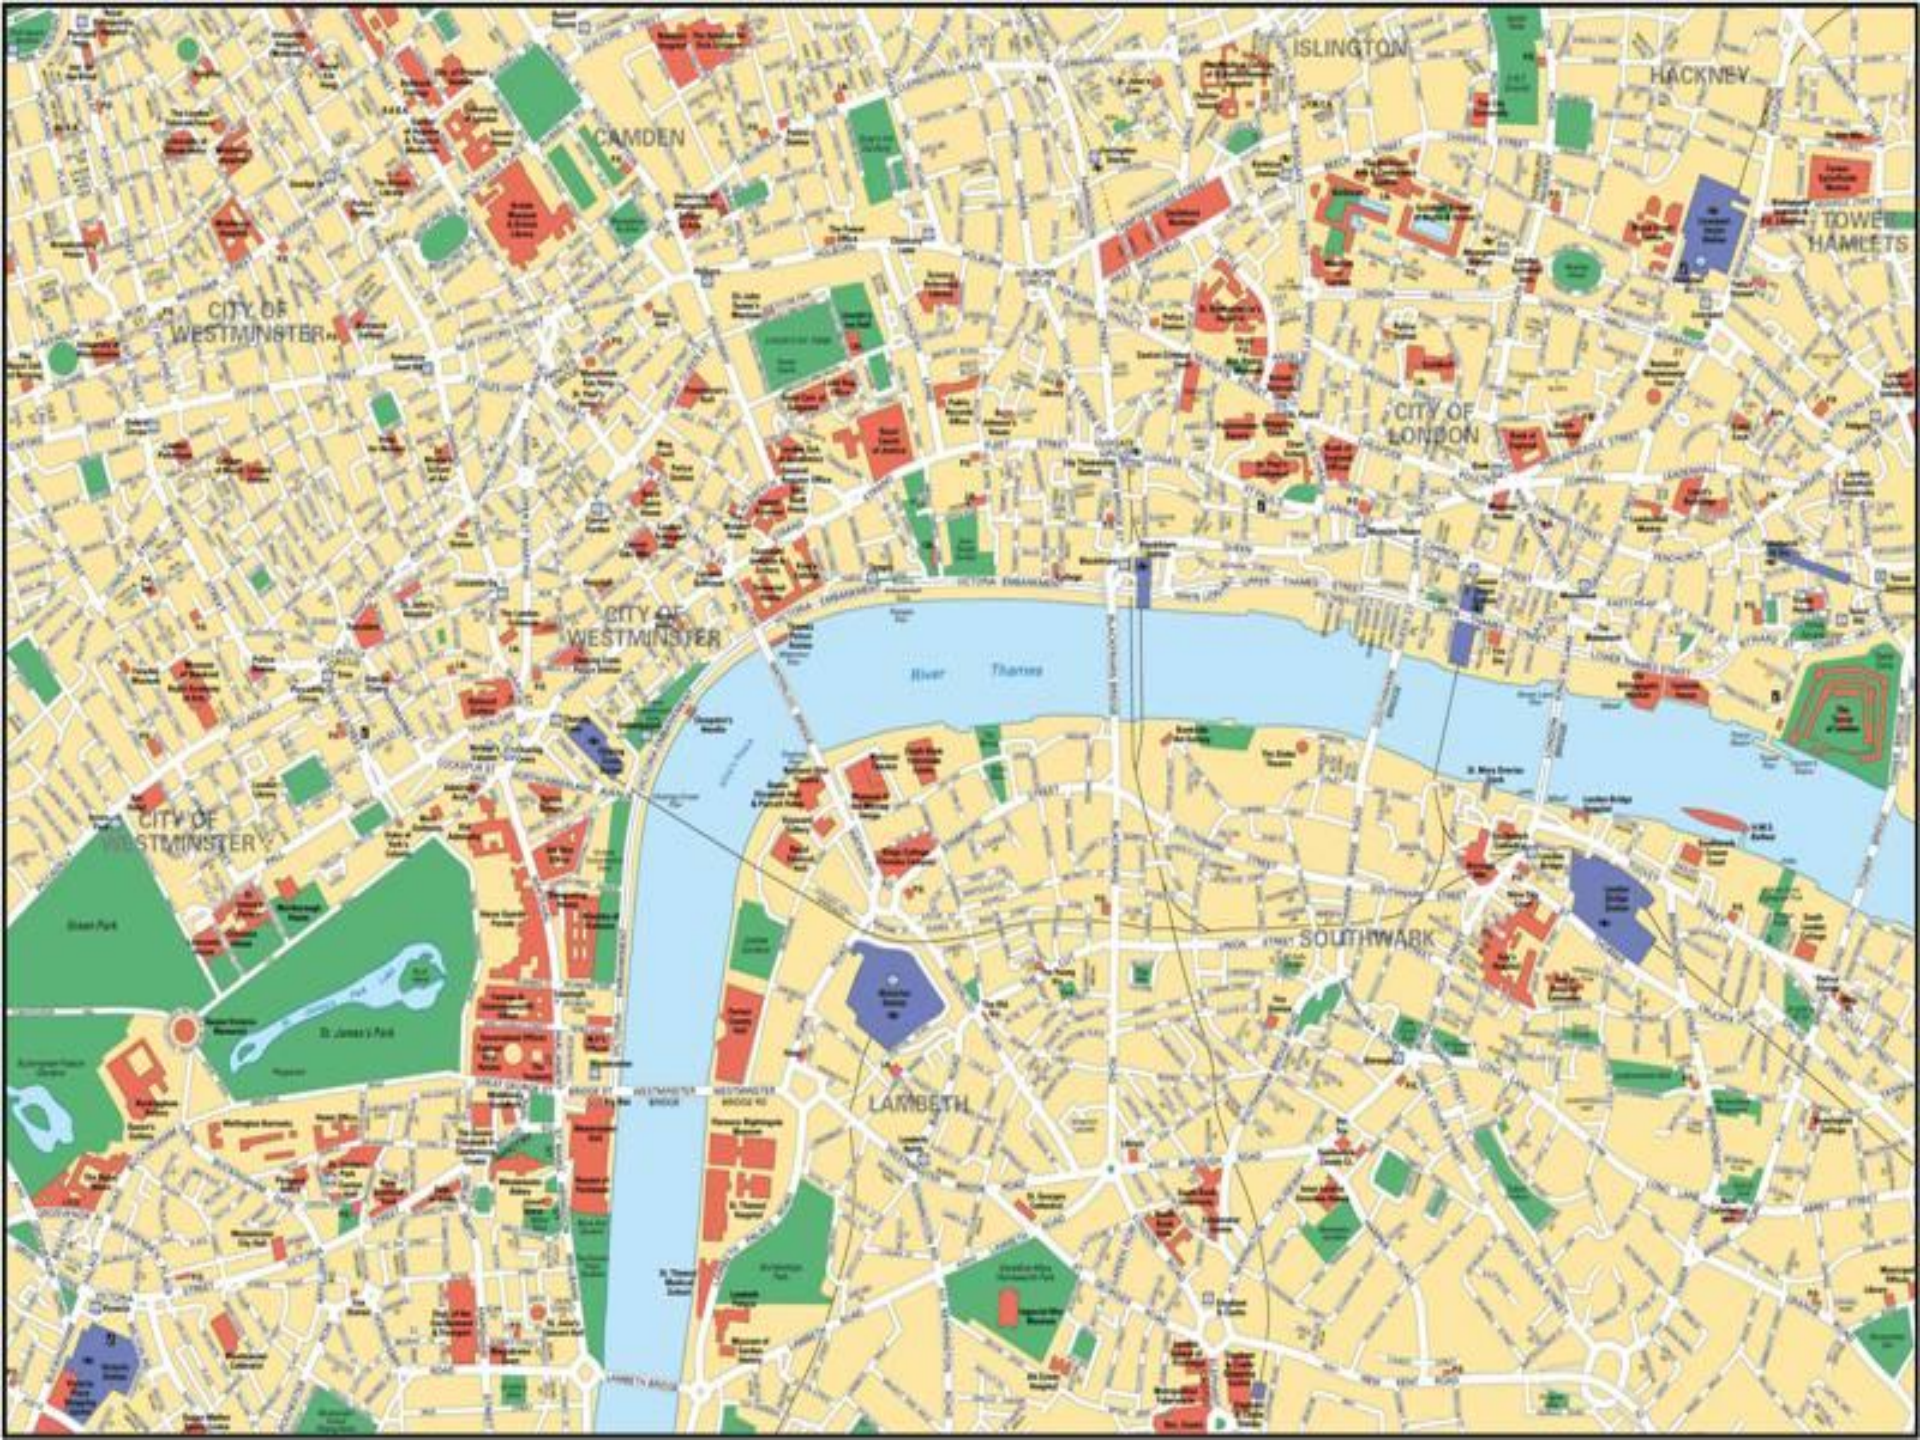

A nighttime photograph of the Tower Bridge in London, illuminated with white lights. The bridge's two towers and suspension cables are clearly visible, and the lights are reflected in the dark water of the River Thames below. The background shows some city lights and a dark sky.

LONDON

**PLACES TO
VISIT**

REGENT'S PARK

GREAT PORTLAND ST.

RUSSEL SQ.

Finsbury

Barbican

EDGWARE ROAD

THE AMERICAN SCENE
IN AMERICA
A HISTORY OF
AMERICAN ART
FROM 1765 TO 1945

HADRIAN
EMPIRE AND
CONFLICT
MUSEUM OF
LONDON

the world's works - the work of the whole world

TATE

TATE

TATE

TATE

Intelligence
the world's works