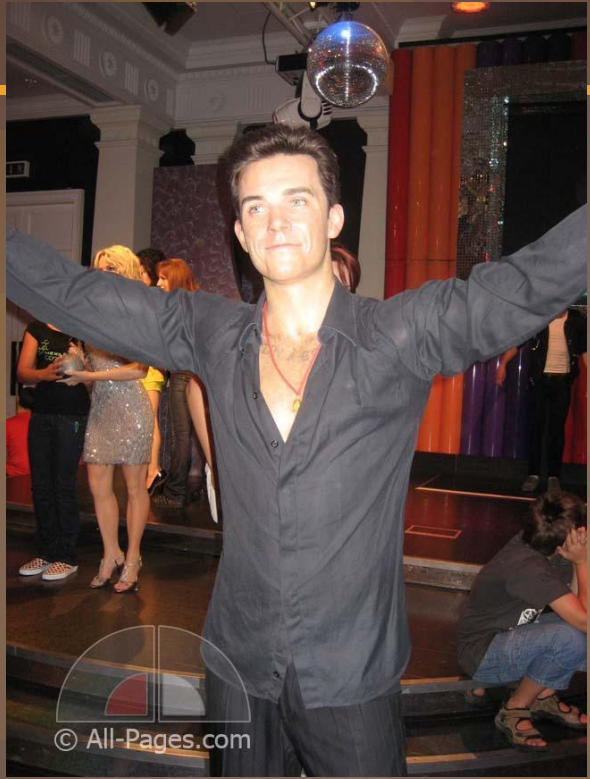

The background features a dark brown color with several overlapping circles of varying sizes and shades of brown and tan. A horizontal yellow stripe runs across the middle of the image, behind the text.

MADAME
TUSSAUDS
MUSEUM

Michael Jackson

ma-zaika.ru

Elvis Presley Freddie Mercury

© All-Pages.com

© All-Pages.com

Charlie Chaplin

Charlie Chaplin

the Beatles

the Beatles

unique

The end

Madame
Tussauds 
WASHINGTON D.C.

A red circular sign with a gold-colored logo. The logo features the name 'Madame Tussauds' in a cursive script, with 'WASHINGTON D.C.' in a smaller, sans-serif font below it. A small five-pointed star is positioned to the right of the 'S' in 'Tussauds'. The sign is mounted on a red background with four silver screws at the corners.