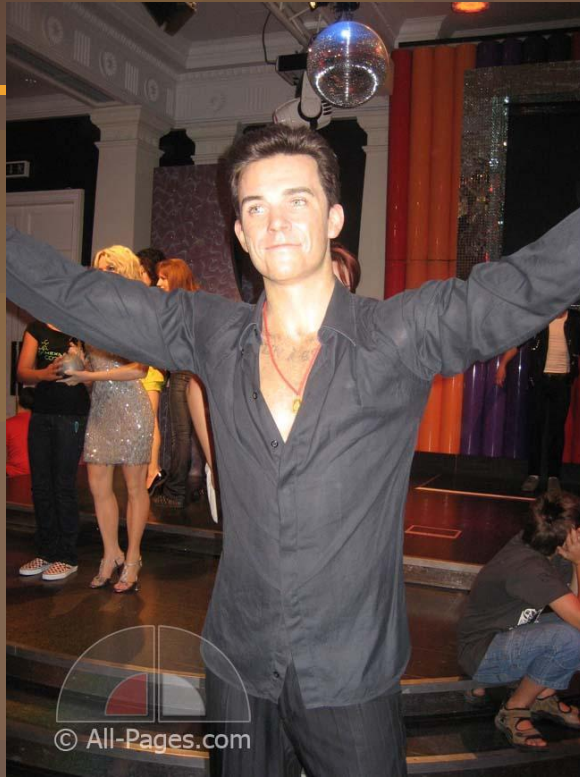

The background features a dark brown color with several overlapping circles of varying sizes and shades of brown and tan. A prominent horizontal band of bright yellow runs across the middle of the image, behind the text.

# Charlie Chaplin

Charlie Chaplin

# the Beatles

the Beatles

unique

The end

Madame  
Tussauds   
WASHINGTON D.C.

A red circular sign with a gold-colored logo. The logo features the name 'Madame Tussauds' in a cursive script, with 'WASHINGTON D.C.' in a smaller, sans-serif font below it. A small five-pointed star is positioned to the right of the 'S' in 'Tussauds'. The sign is mounted on a red background with four silver screws at the corners.