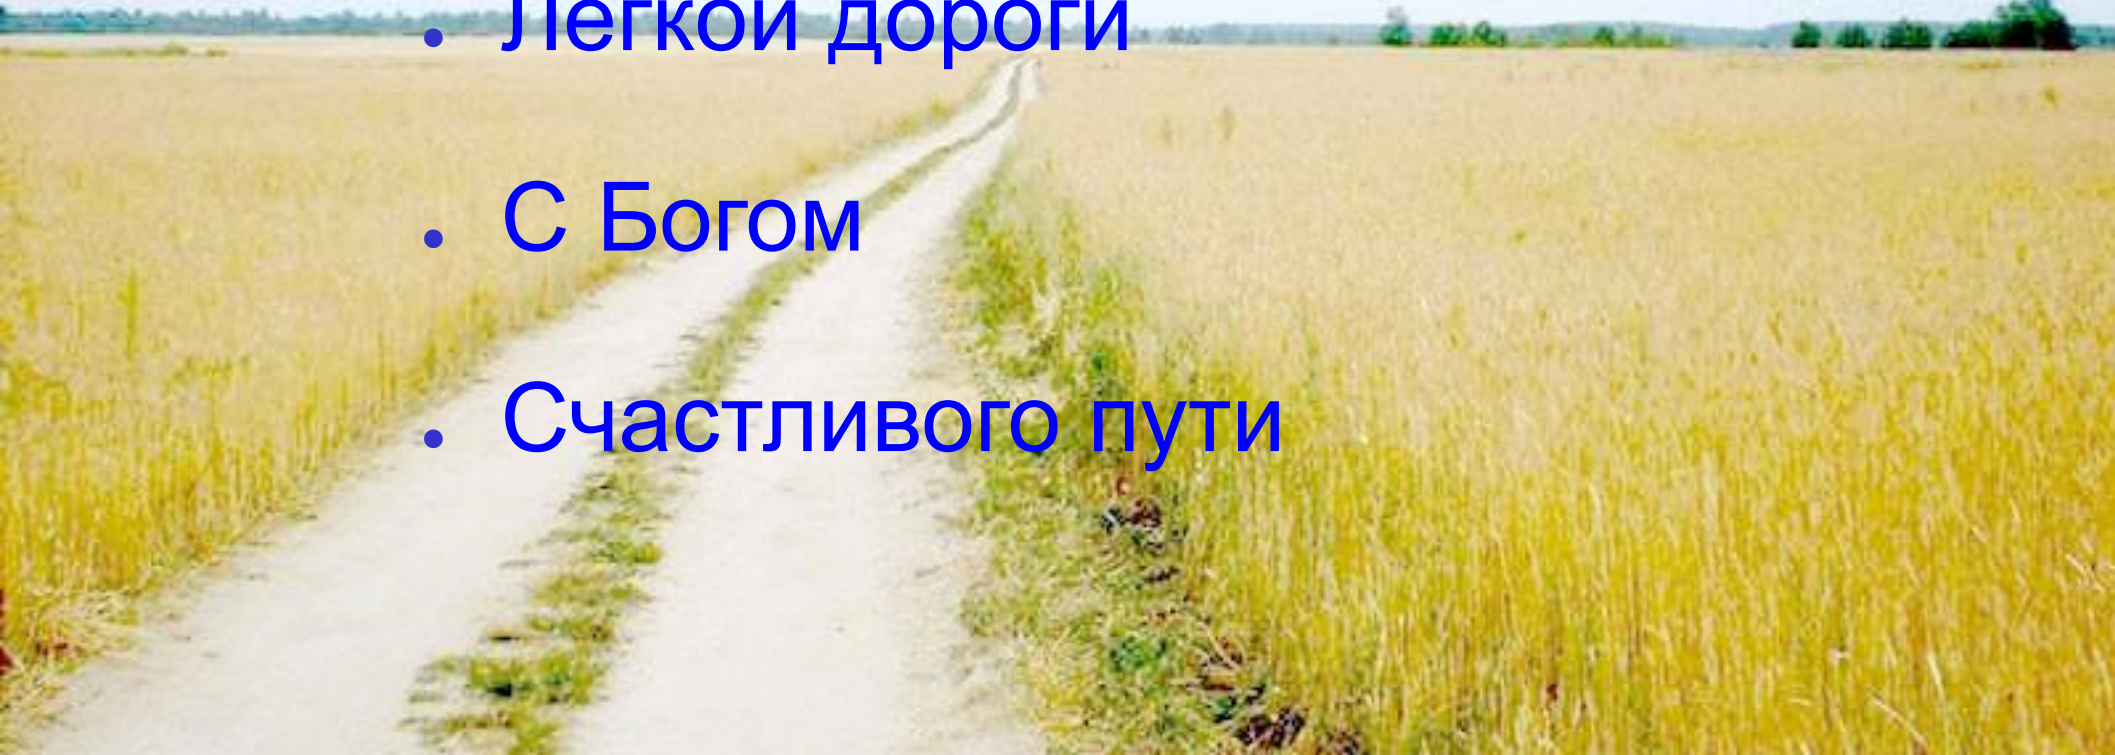

Напутственные слова

- Хорошей дороги
- В добрый путь
- Лёгкой дороги
- С Богом
- Счастливого пути