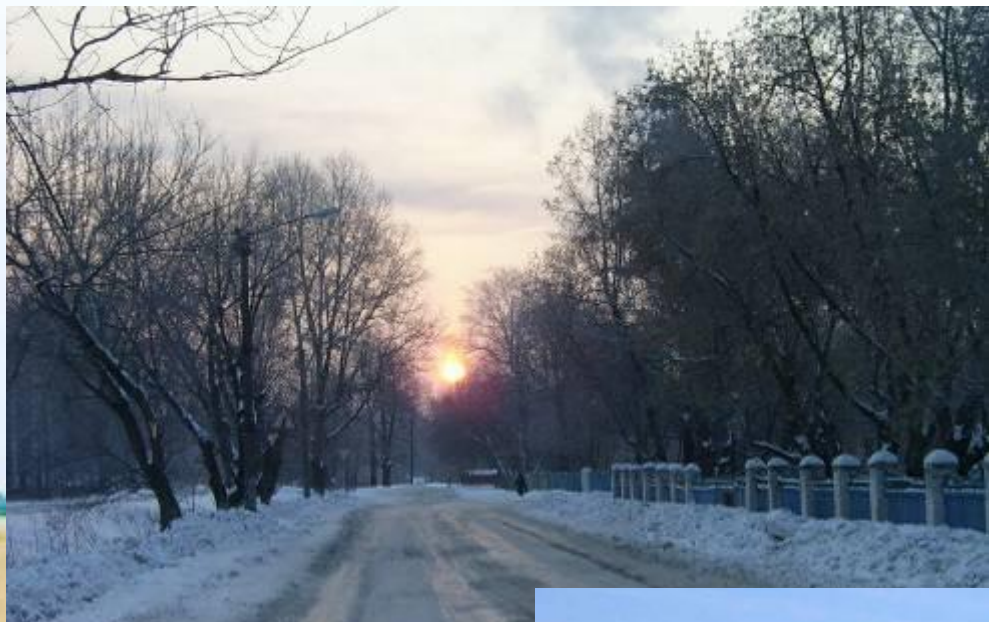

Видимые дороги