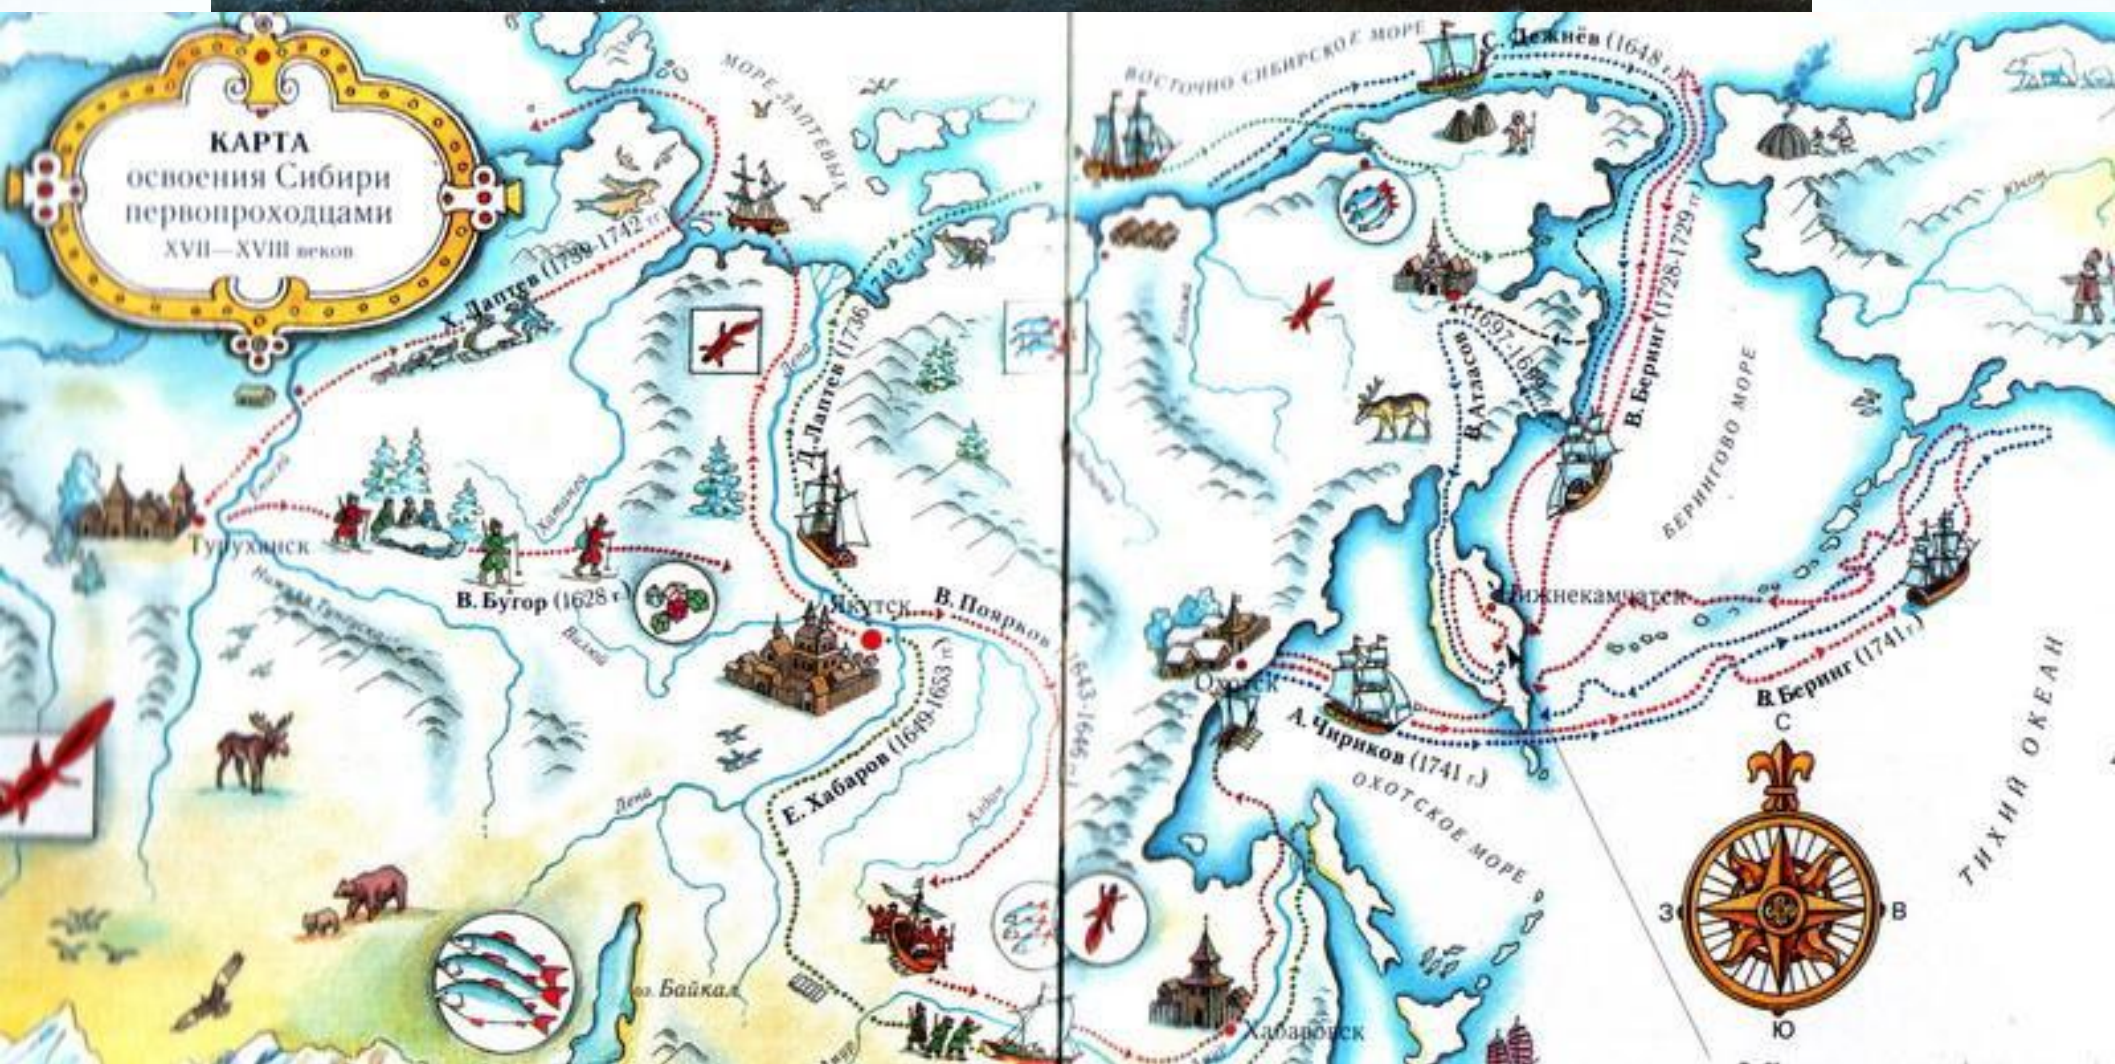

A wide-angle photograph of a dirt road winding through a vast, golden field. The road is light-colored and has a slight curve, leading the eye towards the horizon. The field is filled with tall, golden-brown grasses or crops. In the distance, a line of trees is visible against a pale, overcast sky. The overall mood is serene and contemplative.

Путь-дорога

Дорога жизни

**Песенка
Паровозика**

Видимые дороги

КАРТА
освоения Сибири
первопроходцами
XVII—XVIII веков

МОРЕ ЗАРТЕВЫЯ

ВОСТОЧНО СИБИРСКОЕ МОРЕ

БЕРИНГОВО МОРЕ

ОХОТСКОЕ МОРЕ

ТИХИЙ ОКЕАН

Тува

В. Бугор (1628 г.)

Иркутск

В. Полярков

Е. Хабаров (1649-1683 гг.)

оз. Байкал

Дорога добра

A photograph of a dirt road winding through a vast, golden field, likely a wheat or grain field, under a cloudy sky. The road is the central focus, leading the eye from the bottom left towards the horizon. The field is a uniform golden-yellow color, and the sky is a pale, overcast blue-grey.