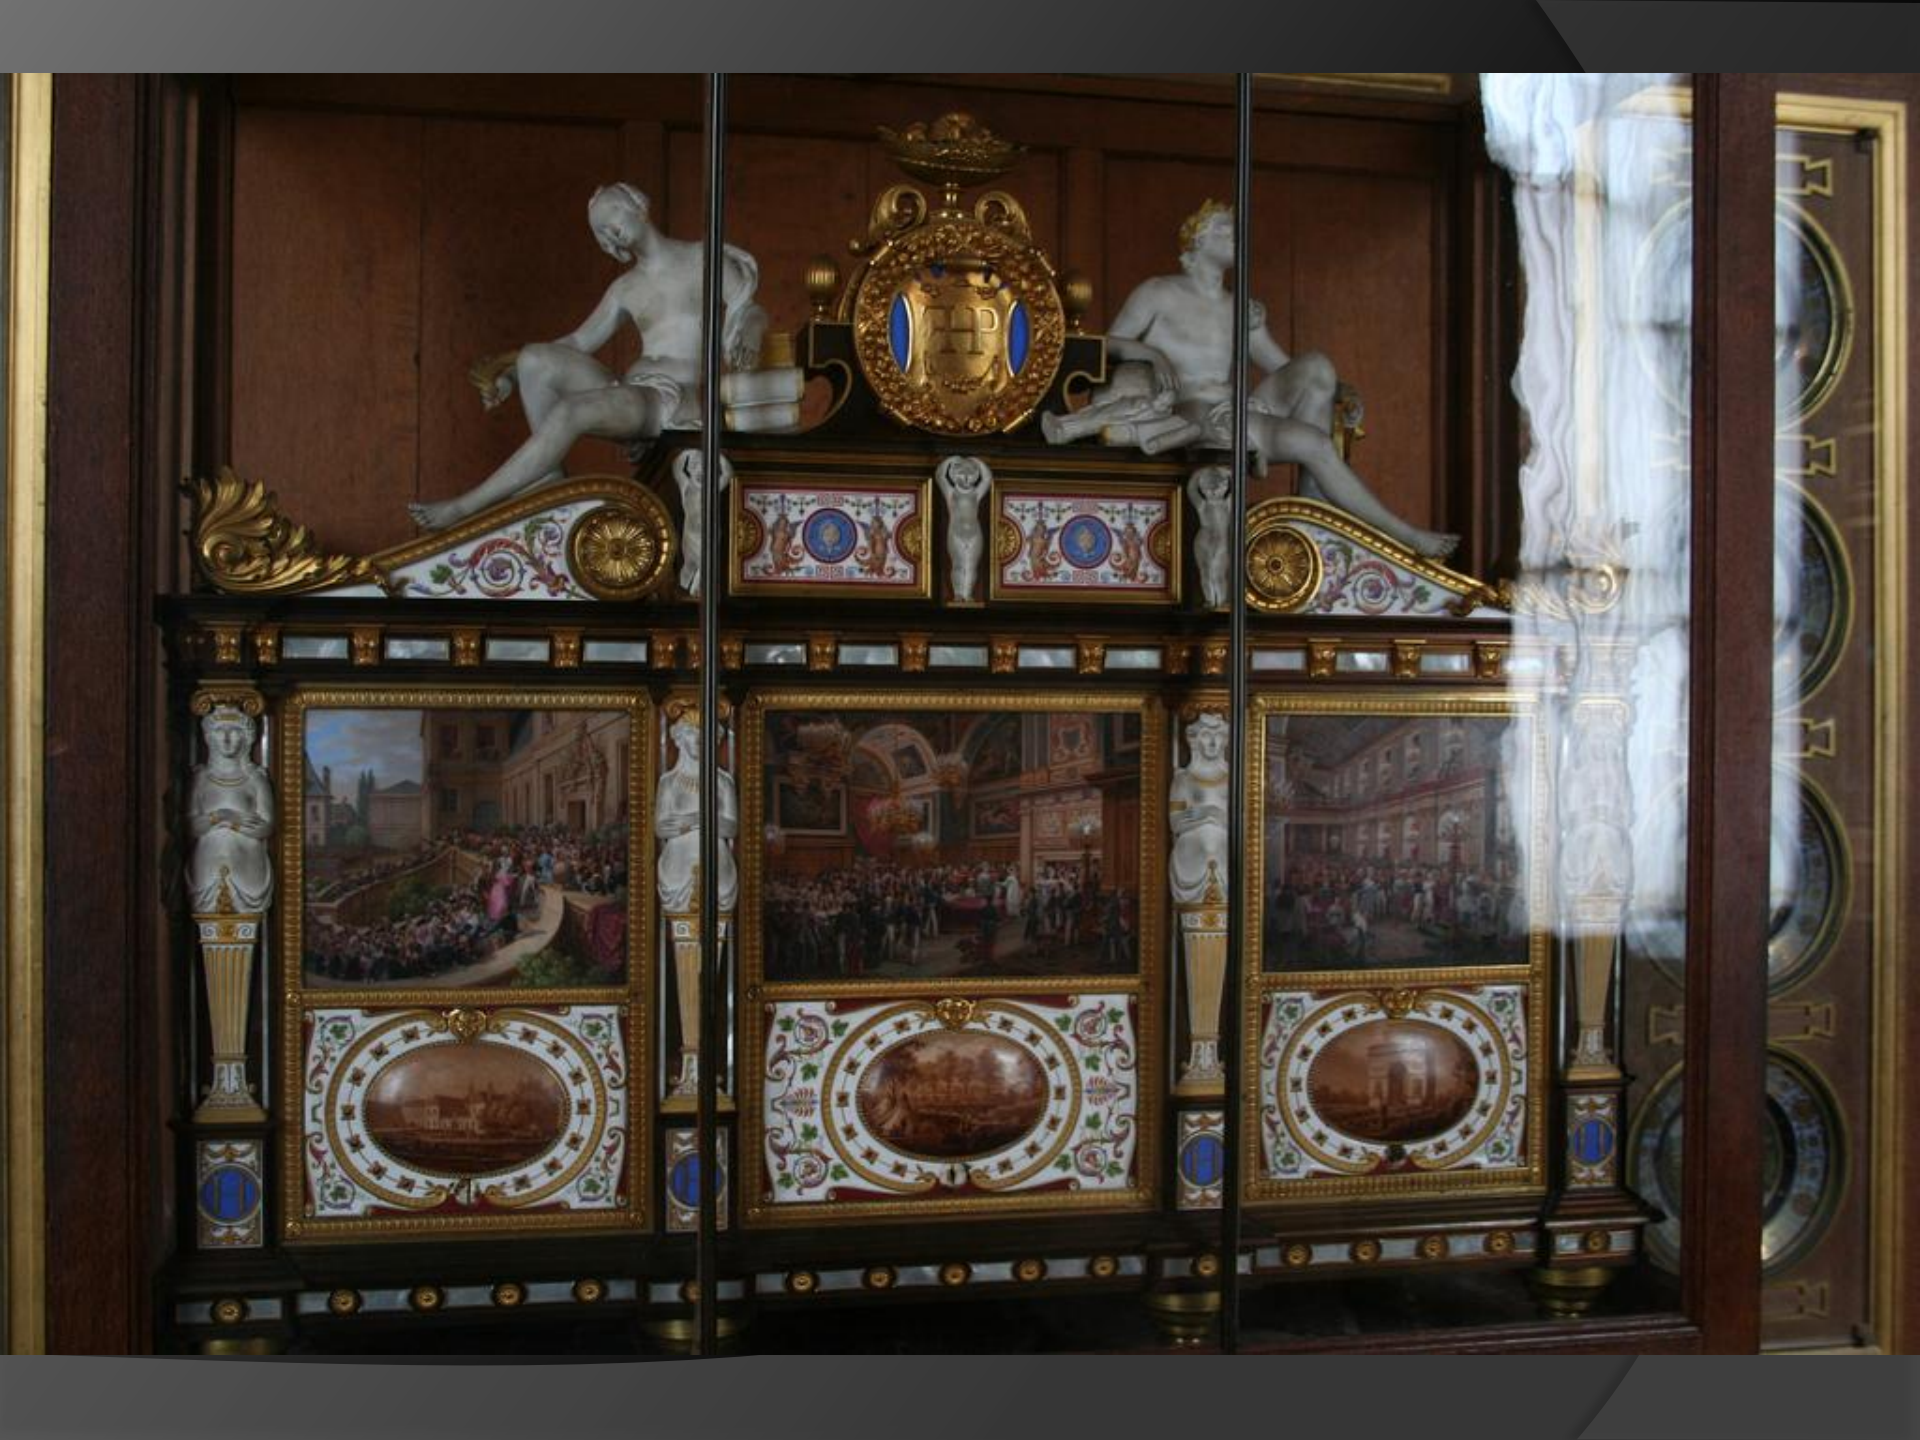

МЕБЕЛЬ XVIII ВЕКА

Письменный стол-бюро с убирающейся
крышкой

КОМОД

КОМОД

© The Wallace Collection

КОМОДЫ

© The Wallace Collection

An ornate, antique-style wooden writing desk with a curved top and decorative carvings. The desk is made of dark wood, possibly mahogany or walnut, and is heavily embellished with intricate gold leaf carvings. The top surface is covered in a light-colored, possibly silk or velvet, fabric with a subtle floral pattern. The desk features a curved front edge and a central drawer with a decorative handle. The legs are elegantly curved and also adorned with gold leaf carvings. The desk is displayed on a light-colored wooden floor in a museum or gallery setting.

ПИСЬМЕННЫЙ СТОЛ

КОМОД

туалетный
столик

Кабинетные часы

Механический стол

Угловой
шкаф

Высокий комод