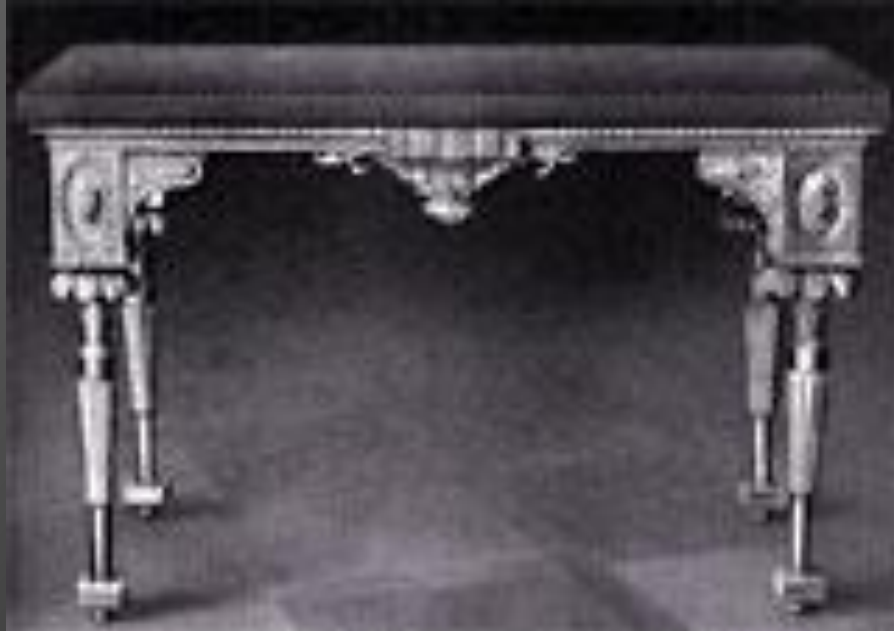

МЕБЕЛЬ XVIII ВЕКА

Письменный стол-бюро с убирающейся
крышкой

КОМОД

КОМОД

© The Wallace Collection

КОМОДЫ

© The Wallace Collection

An ornate, antique-style wooden writing desk with a curved top and decorative carvings. The desk is made of dark wood, possibly mahogany or walnut, and is heavily embellished with intricate gold leaf carvings. The top surface is covered in a light-colored, possibly silk or velvet, fabric with a subtle floral pattern. The desk features a curved front edge and a central drawer with a decorative handle. The legs are elegantly curved and also adorned with gold leaf carvings. The desk is displayed on a light-colored wooden floor in a museum or gallery setting.

ПИСЬМЕННЫЙ СТОЛ

КОМОД

туалетный
столик

Кабинетные часы

Механический стол

Угловой
шкаф

Высокий комод