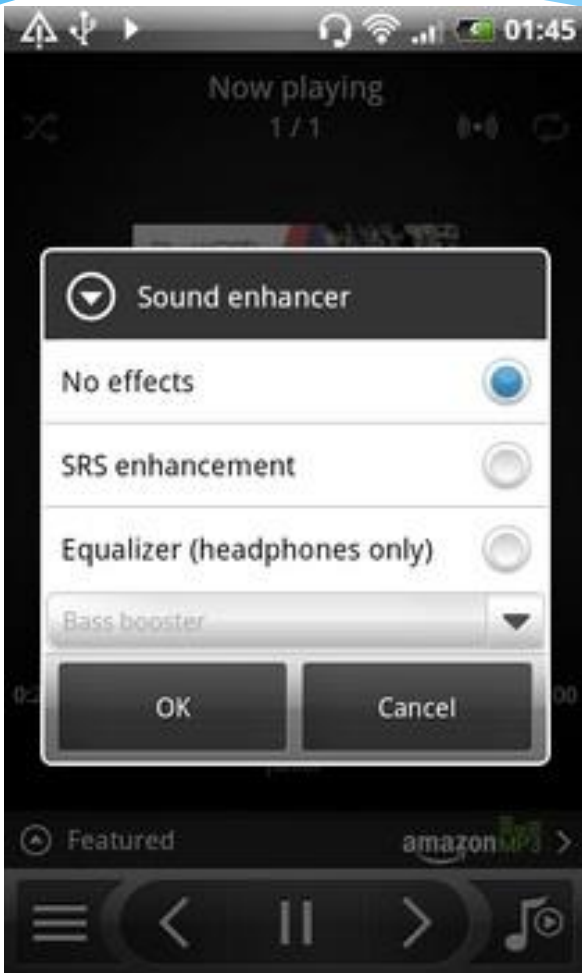

Media and battery life of the HTC Incredible S

Media:

- * Music
- * Video
- * Connected media
- * FM radio

Battery Life

Music

- * 1.1 GB internal storage
- * 8GB standard micro SD card
- * 32GB maximum micro SD card

Music

- * Dolby Mobile
- * SRS virtual surround sound
- * Equalizer

Music (interface)

Video

- * Formats of standard player :
- * .3gp, .3g2, .mp4, .wmv (Windows Media Video 9), .avi (MP4 ASP и MP3), .xvid (MP4 ASP и MP3).

Connected Media

- * DLNA (*Digital Living Network Alliance*)
- * HDMI (*High-Definition Multimedia Interface*)

FM Radio

- * Stereo FM radio with RDS (*Radio Data System*)

Battery Life

- * Standard battery, Li-Ion 1450 mAh
- * Stand-by: Up to 290 h (2G) / Up to 370 h (3G)
- * Talk time: Up to 9 h 40 min (2G) / Up to 6 h 20 min (3G)