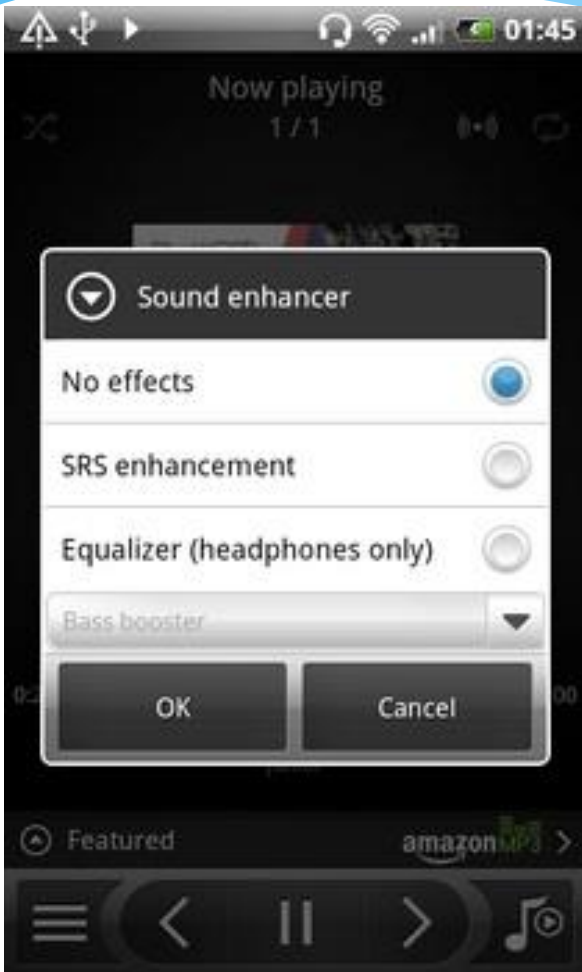

## Media:

- \* Music
- \* Video
- \* Connected media
- \* FM radio

Battery Life

# Music

- \* Dolby Mobile
- \* SRS virtual surround sound
- \* Equalizer