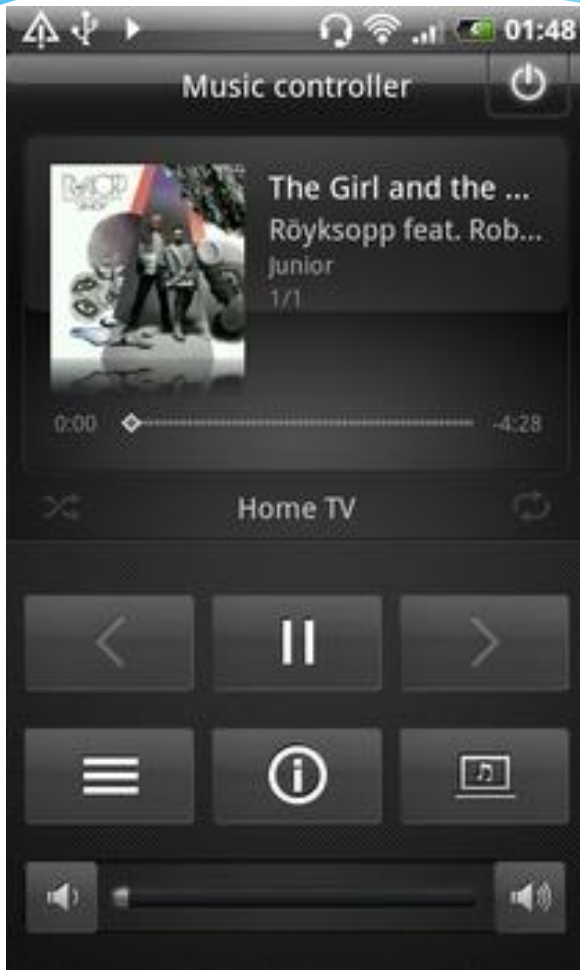

Music

- * Dolby Mobile
- * SRS virtual surround sound
- * Equalizer

Music (interface)

Video

- * Formats of standard player :
- * .3gp, .3g2, .mp4, .wmv (Windows Media Video 9), .avi (MP4 ASP и MP3), .xvid (MP4 ASP и MP3).

Connected Media

- * DLNA (*Digital Living Network Alliance*)
- * HDMI (*High-Definition Multimedia Interface*)

FM Radio

- * Stereo FM radio with RDS (*Radio Data System*)

Battery Life

- * Standard battery, Li-Ion 1450 mAh
- * Stand-by: Up to 290 h (2G) / Up to 370 h (3G)
- * Talk time: Up to 9 h 40 min (2G) / Up to 6 h 20 min (3G)