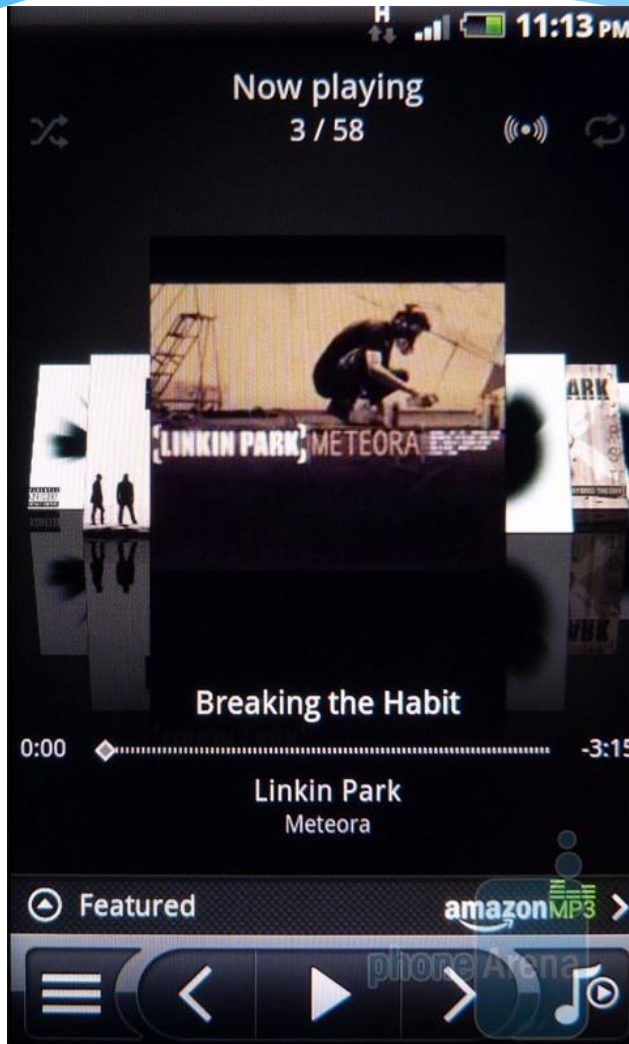

Music (interface)