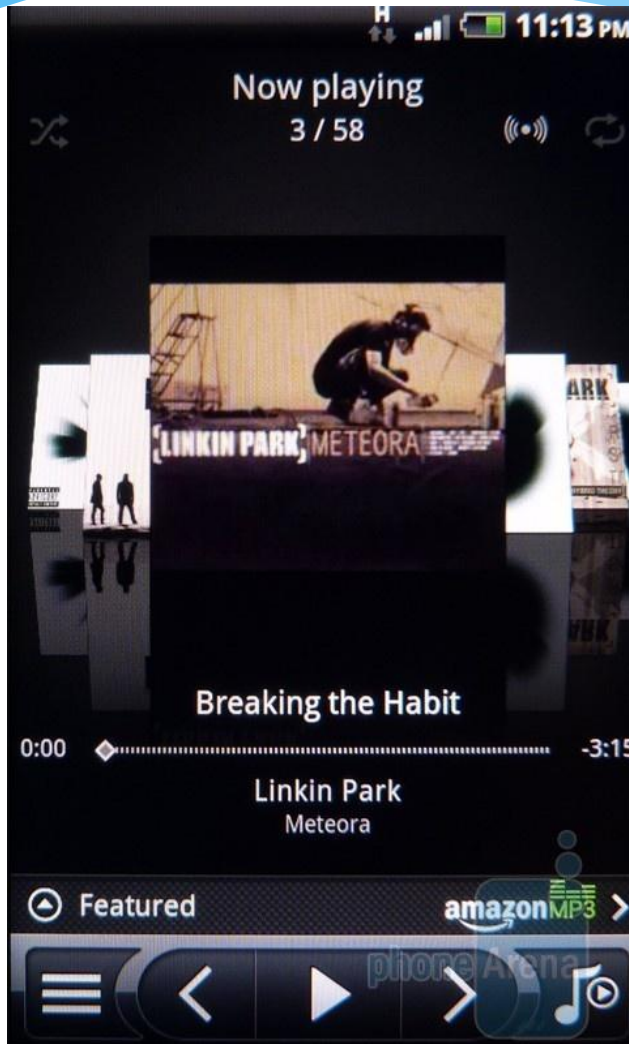

Media and battery life of the HTC Incredible S

Media:

- * Music
- * Video
- * Connected media
- * FM radio

Battery Life

Music

- * 1.1 GB internal storage
- * 8GB standard micro SD card
- * 32GB maximum micro SD card

Music

- * Dolby Mobile
- * SRS virtual surround sound
- * Equalizer

Music (interface)

Video

- * Formats of standard player :
- * .3gp, .3g2, .mp4, .wmv (Windows Media Video 9), .avi (MP4 ASP и MP3), .xvid (MP4 ASP и MP3).