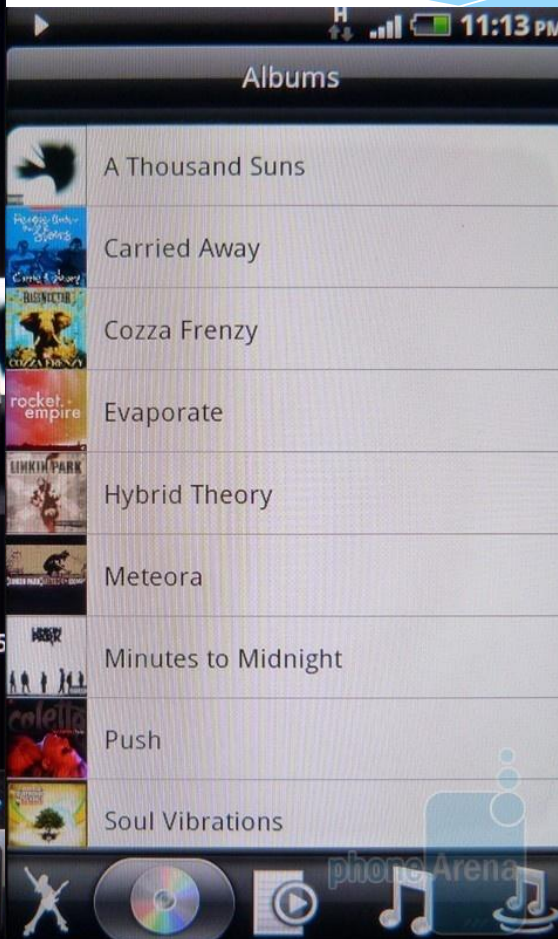

Media and battery life of the HTC Incredible S

Media:

- * Music
- * Video
- * Connected media
- * FM radio

Battery Life

Music

- * 1.1 GB internal storage
- * 8GB standard micro SD card
- * 32GB maximum micro SD card

Music

- * Dolby Mobile
- * SRS virtual surround sound
- * Equalizer

Music (interface)

Video

- * Formats of standard player :
- * .3gp, .3g2, .mp4, .wmv (Windows Media Video 9), .avi (MP4 ASP и MP3), .xvid (MP4 ASP и MP3).

Connected Media

- * DLNA (*Digital Living Network Alliance*)
- * HDMI (*High-Definition Multimedia Interface*)

FM Radio

- * Stereo FM radio with RDS (*Radio Data System*)

Battery Life

- * Standard battery, Li-Ion 1450 mAh
- * Stand-by: Up to 290 h (2G) / Up to 370 h (3G)
- * Talk time: Up to 9 h 40 min (2G) / Up to 6 h 20 min (3G)