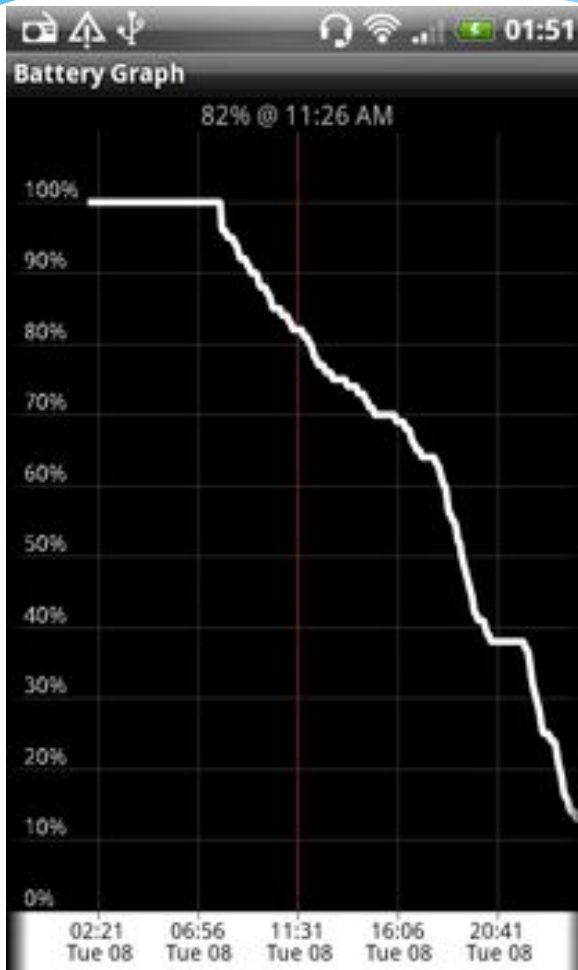

Battery Life

- Standard battery, Li-Ion 1450 mAh
- Stand-by: Up to 290 h (2G) / Up to 370 h (3G)
- Talk time: Up to 9 h 40 min (2G) / Up to 6 h 20 min (3G)