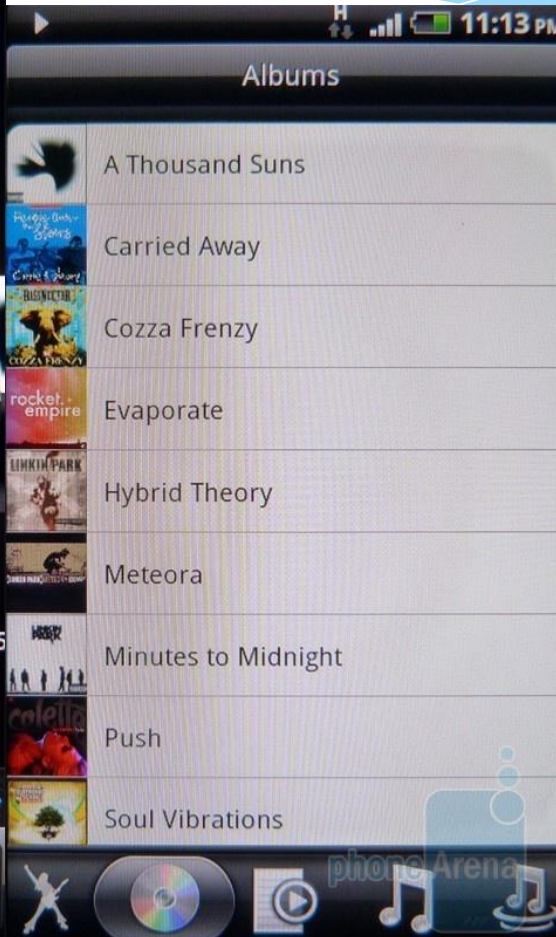

Media and battery life of the HTC Incredible S

Media:

- * Music
- * Video
- * Connected media
- * FM radio

Battery Life

Music

- * 1.1 GB internal storage
- * 8GB standard micro SD card
- * 32GB maximum micro SD card

Music

- * Dolby Mobile
- * SRS virtual surround sound
- * Equalizer

Music (interface)

Video

- * Formats of standard player :
- * .3gp, .3g2, .mp4, .wmv (Windows Media Video 9), .avi (MP4 ASP и MP3), .xvid (MP4 ASP и MP3).

Connected Media

- * DLNA (*Digital Living Network Alliance*)
- * HDMI (*High-Definition Multimedia Interface*)

FM Radio

- * Stereo FM radio with RDS (*Radio Data System*)

Battery Life

- * Standard battery, Li-Ion 1450 mAh
- * Stand-by: Up to 290 h (2G) / Up to 370 h (3G)
- * Talk time: Up to 9 h 40 min (2G) / Up to 6 h 20 min (3G)