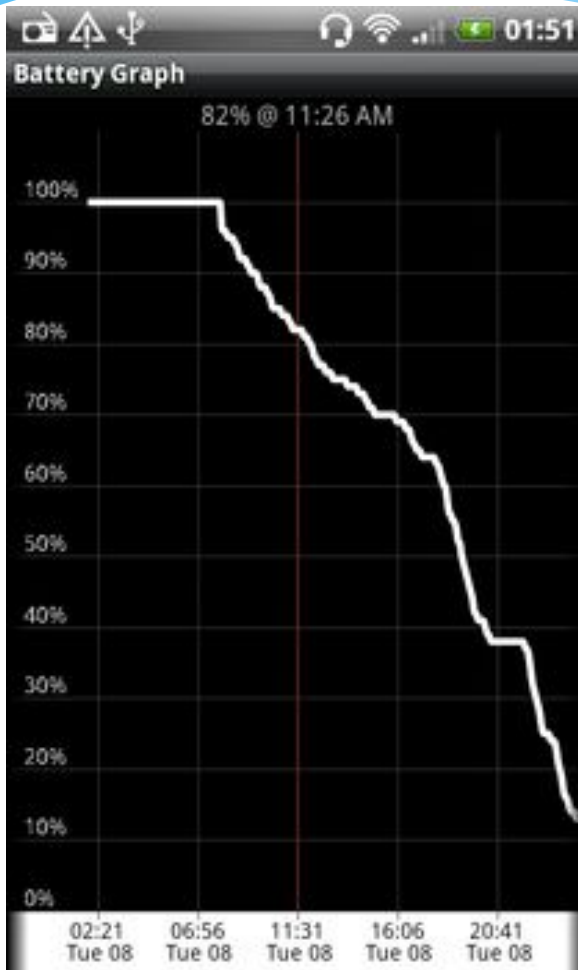

Connected Media

- * DLNA (*Digital Living Network Alliance*)
- * HDMI (*High-Definition Multimedia Interface*)

FM Radio

- * Stereo FM radio with RDS (*Radio Data System*)

Battery Life

- * Standard battery, Li-Ion 1450 mAh
- * Stand-by: Up to 290 h (2G) / Up to 370 h (3G)
- * Talk time: Up to 9 h 40 min (2G) / Up to 6 h 20 min (3G)