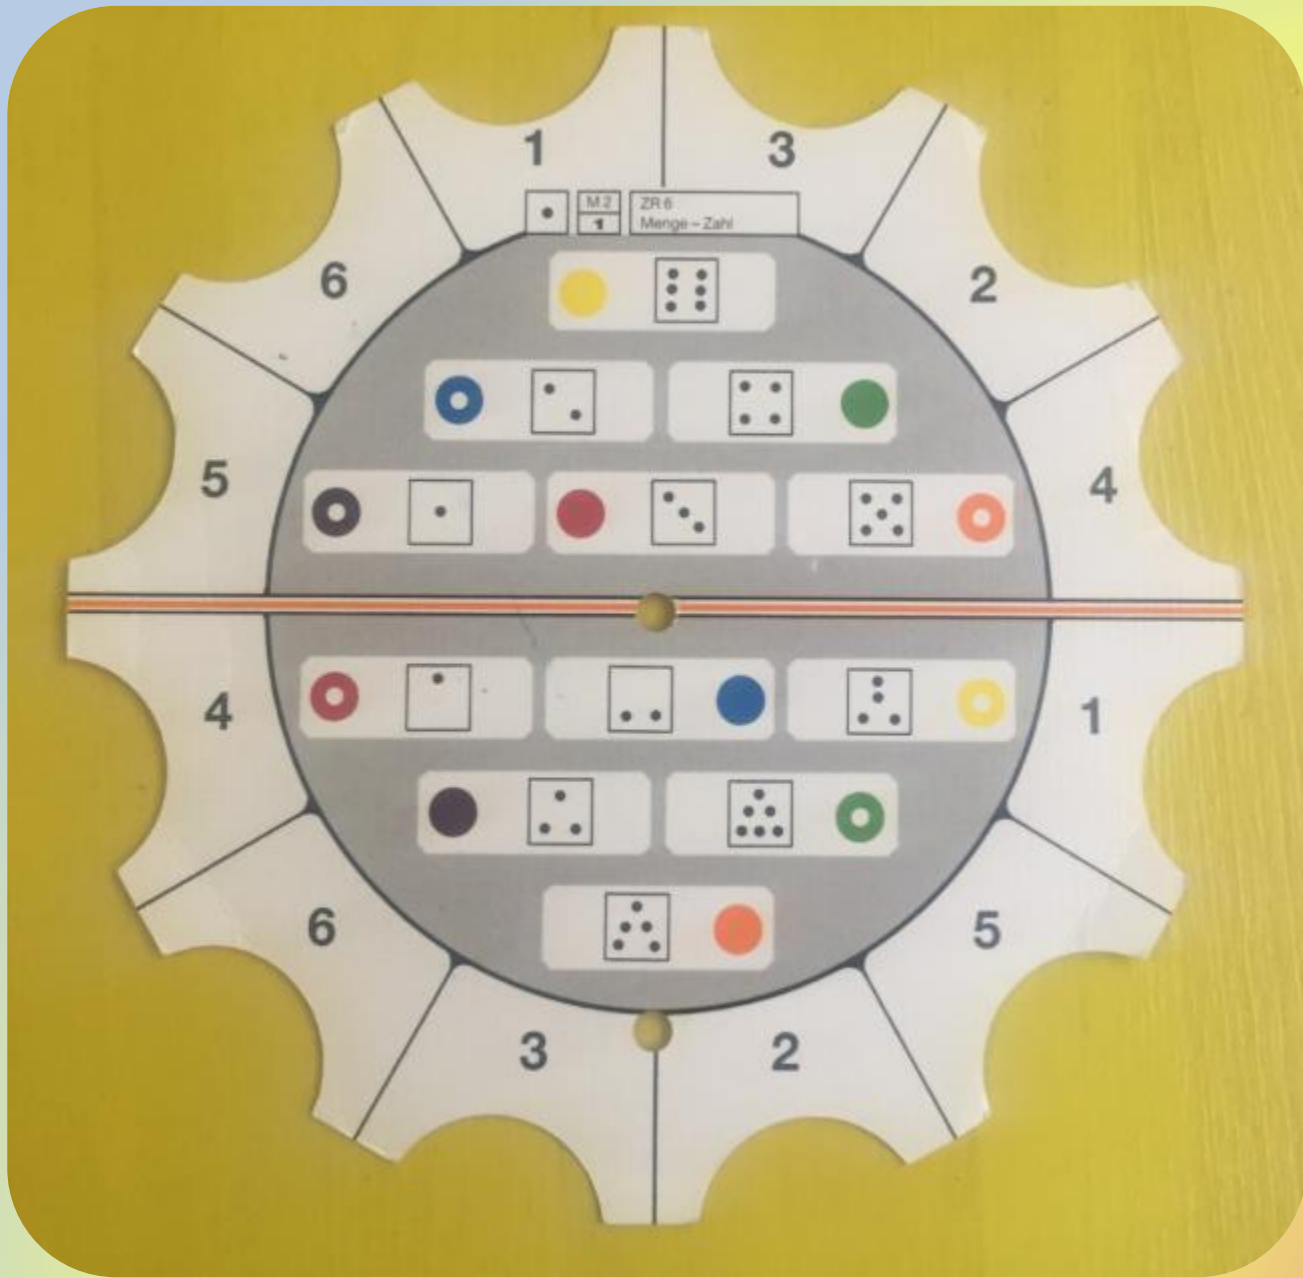

# Развивающее игровое оборудование SPECTRA. Paletti.

*Paletti*

Die **SPECTRA**  
Lernpalette

Best-Nr. 900

- 1. Top-left: A child riding a bicycle. Knob: Yellow.
- 2. Top: A child playing in the snow. Knob: Purple.
- 3. Top-right: A child playing in the snow. Knob: Blue.
- 4. Right: A child playing in the snow. Knob: Red.
- 5. Bottom-right: A child playing in the snow. Knob: Orange.
- 6. Bottom: A child playing in the snow. Knob: Green.
- 7. Bottom-left: A child playing in the snow. Knob: Red.
- 8. Left: A child playing in the snow. Knob: Yellow.
- 9. Top-left (inner): A child playing in the snow. Knob: Blue.
- 10. Top-left (outer): A child playing in the snow. Knob: Red.
- 11. Top-left (inner): A child playing in the snow. Knob: Blue.
- 12. Top-left (outer): A child playing in the snow. Knob: Red.