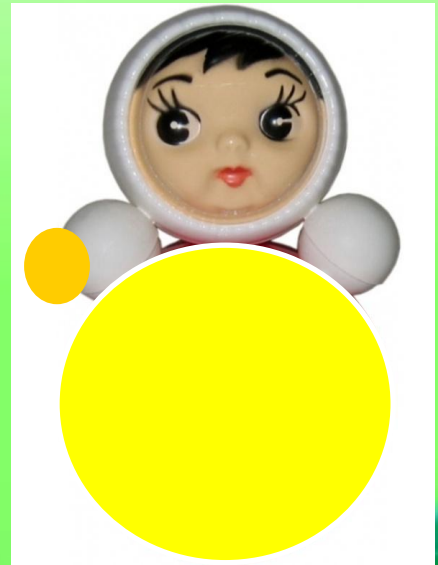

The image features a decorative border with musical notes and cherries. The background is a light yellow-green gradient. The border consists of a brown, textured strip with white musical notes and stems. In the top-left and bottom-right corners, there are clusters of three bright red cherries with green leaves.

# Неваляшки и мячики

*Happy Birthday*

*Happy Birthday*