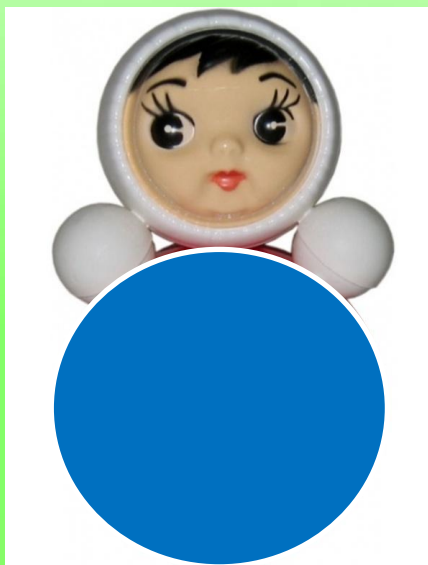

The image features a decorative border with musical notes and cherries. The background is a light yellow-green gradient. The border consists of a brown, textured strip with white musical notes and stems. In the top-left and bottom-right corners, there are clusters of three bright red cherries with green leaves.

# Неваляшки и мячики

*Happy Birthday*

*Happy Birthday*