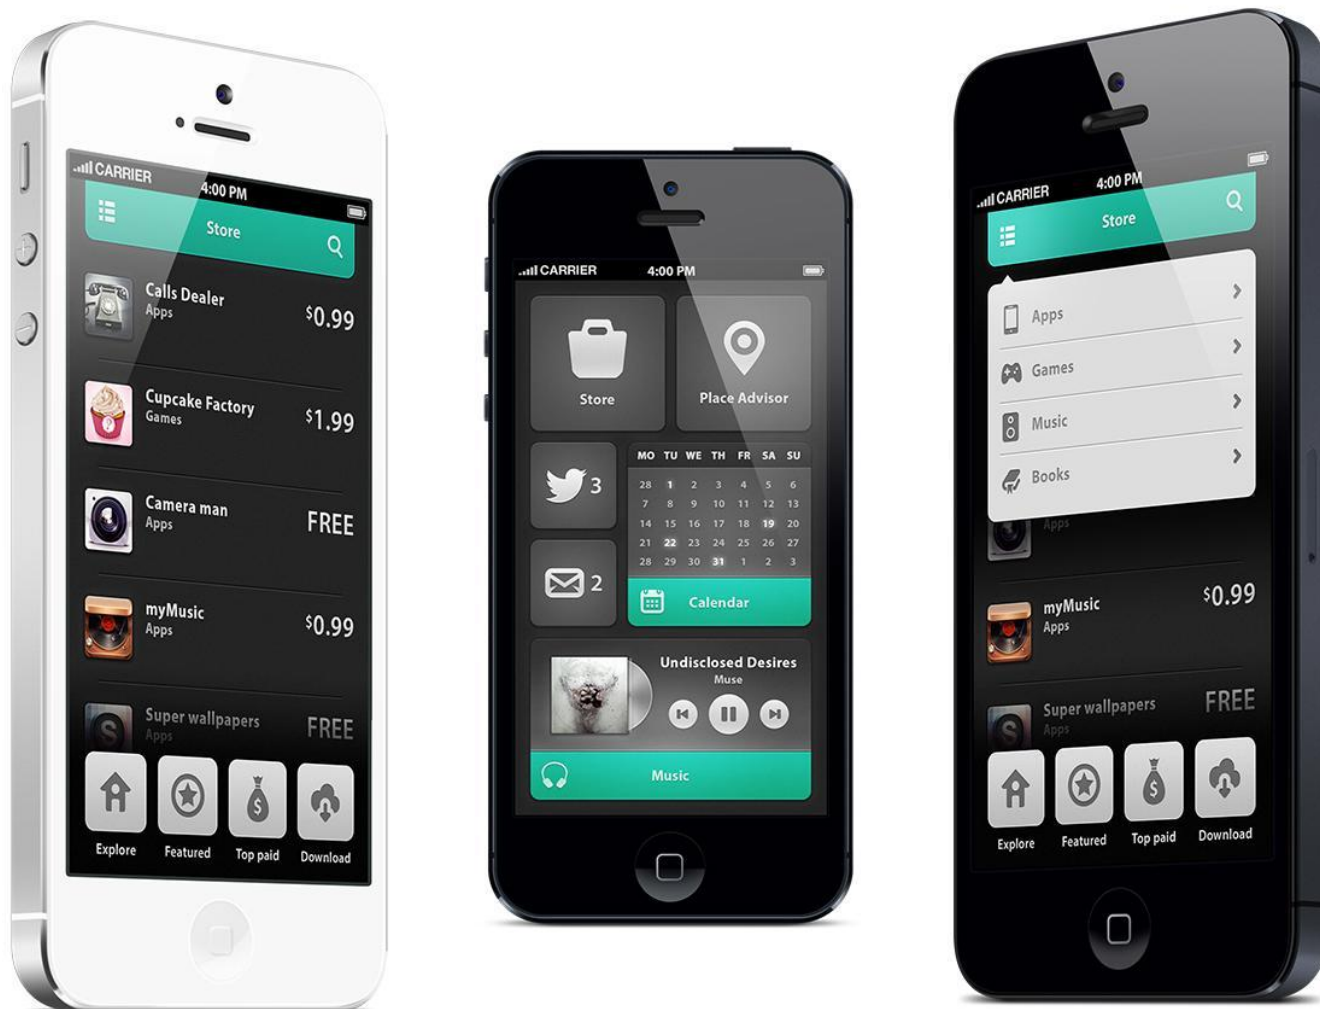

Тонкие моменты (дизайн)