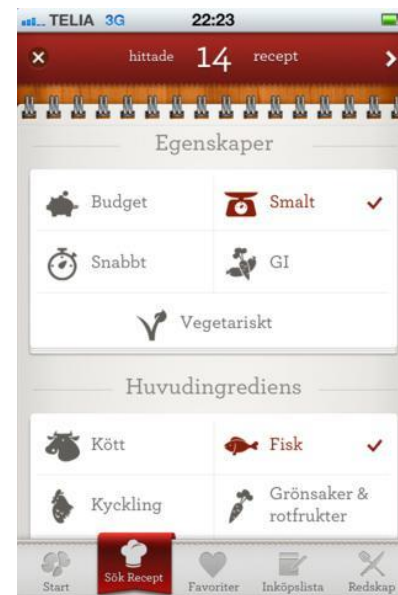

Тонкие моменты (дизайн)