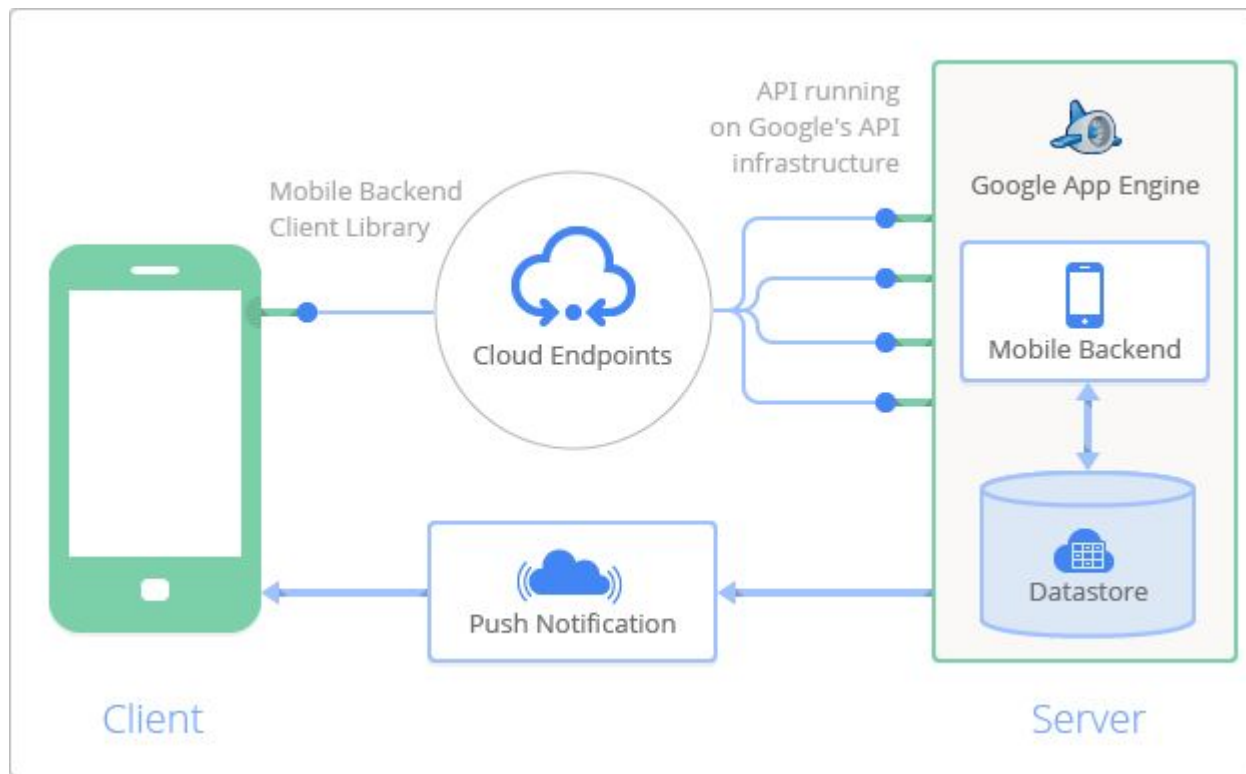

Бэкенд (инфраструктура)