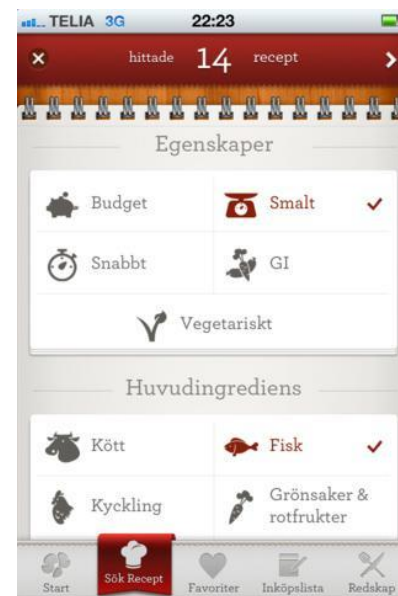

AT&T 3G 2:42 PM 64%

footfeed Logout

Profile Stats Account

Dennis Mink
 Hometown: Danville
 Email: dennis@footfeed.com

Recent Activity

- Starbucks**
San Ramon, CA
1 hours ago
- Bay Bridge Toll Plaza**
Oakland, CA
6 hours ago
- Starbucks**
Lafayette, CA

Friends My Profile

myFavorites Done

Jobill Laminos Pei Wei Main

Calculators Flooring

Tile Wood & Laminate Carpet

Tile Size: Area to Install Tile in Sq. Feet:

Width: 12 in 896 SqFt SqYd
 Length: 12 in Price per Tile: \$ 1.52
 Tile Area: 1 Sq. Ft 0.111 Sq. Yd

Product Overage Percent: 10%
 Minimum Number of Tiles Needed: 986
 Cost for Tiles: \$1498.72

Clear Clear All

7 8 9
 4 5 6
 1 2 3
 0 .

Тонкие моменты (дизайн)

Тонкие моменты (дизайн)

Бэкенд (инфраструктура)