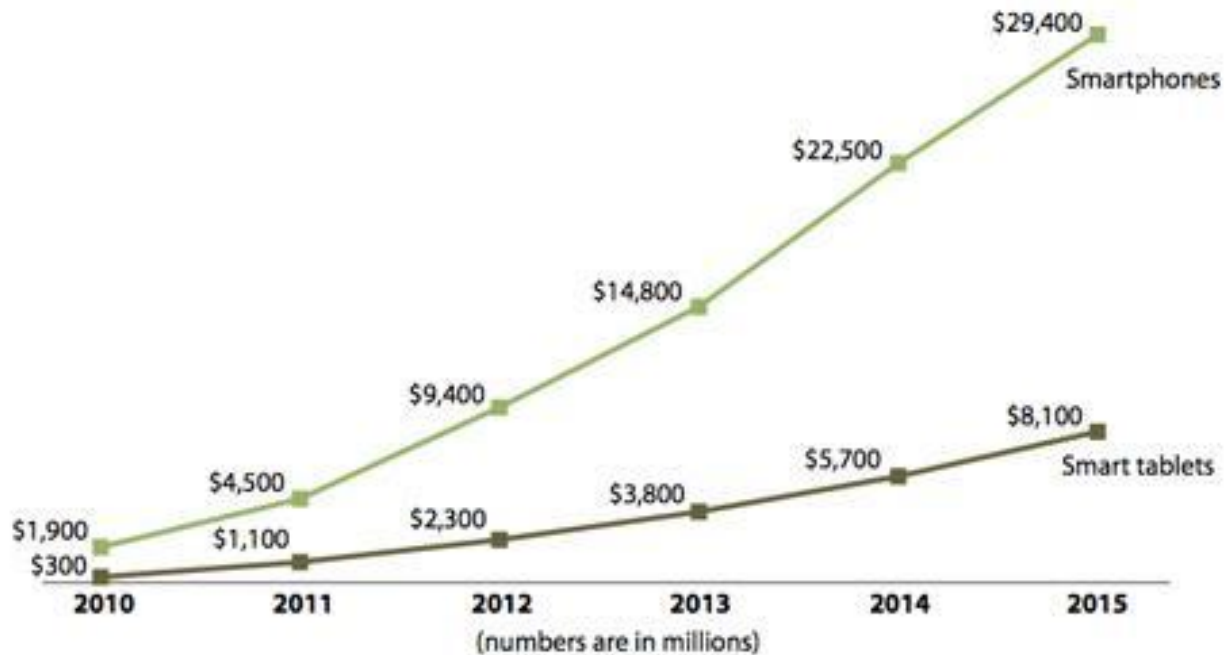

An orange-tinted map of Europe is shown in the background. It features a network of white lines connecting several white circular nodes, suggesting a mobile or data network. The map is semi-transparent, allowing the text to be seen through it.

Мобильные приложения

План

- О текущем состоянии дел
- Немного о платформах
- Тонкие моменты

Текущее состояние дел

Figure 2 Global Smartphone And Tablet App Shipments In US\$

58179

Source: Forrester Research, Inc.