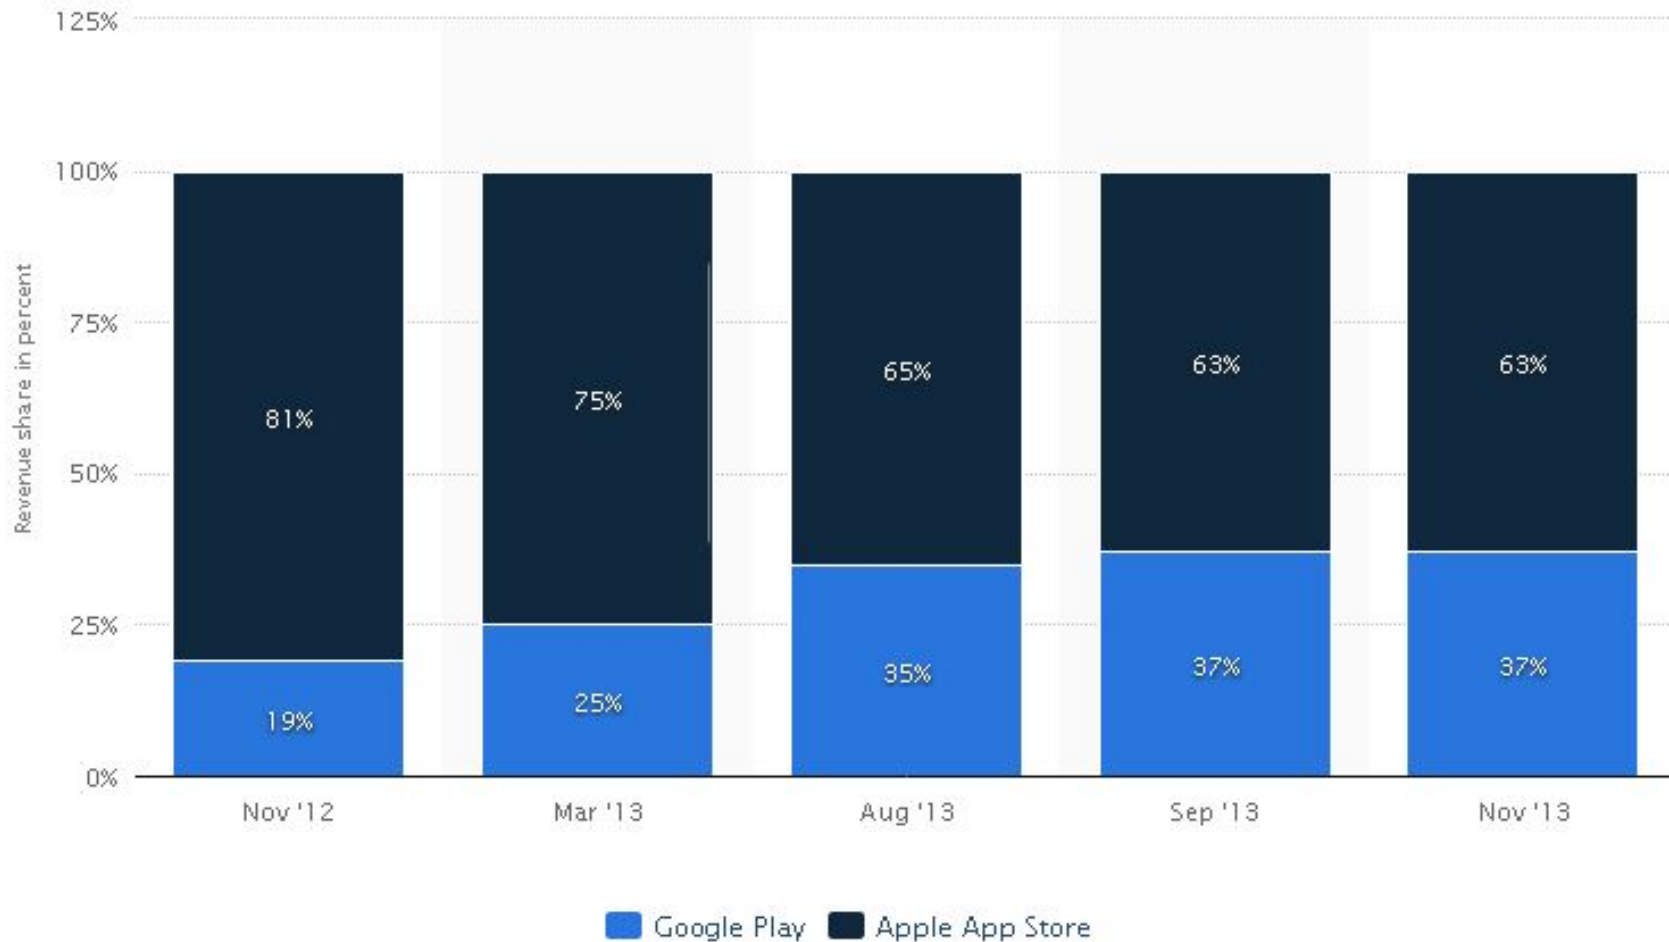

Текущее состояние дел