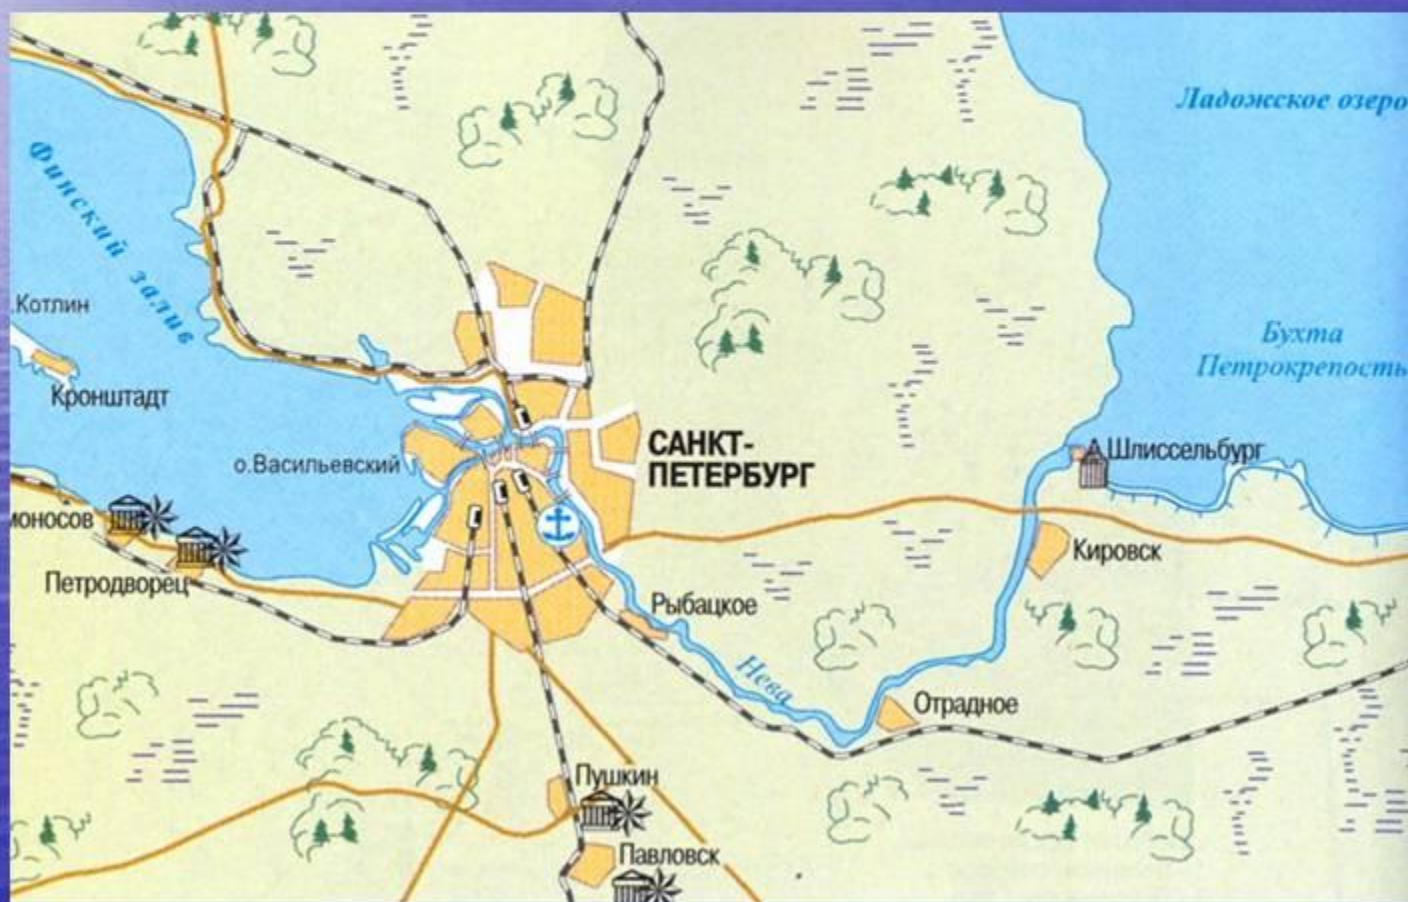

The background image shows a night view of the Peter and Paul Cathedral in Saint-Petersburg, Russia. The cathedral is illuminated and stands in the center background. In the foreground, the drawbridge is open, with its two massive bascules raised at an angle. The bridge is lit up, and the water in the foreground reflects the lights. The sky is a deep blue with some clouds.

# 1 урок – Мой город – Санкт-Петербург

ГБОУ СОШ № 138 имени Святого  
благочестивого князя Александра  
Невского

Храмцовой А.А.

Исток реки- Ладожское озеро.  
Нева соединяет Ладожское озеро  
с Финским заливом.