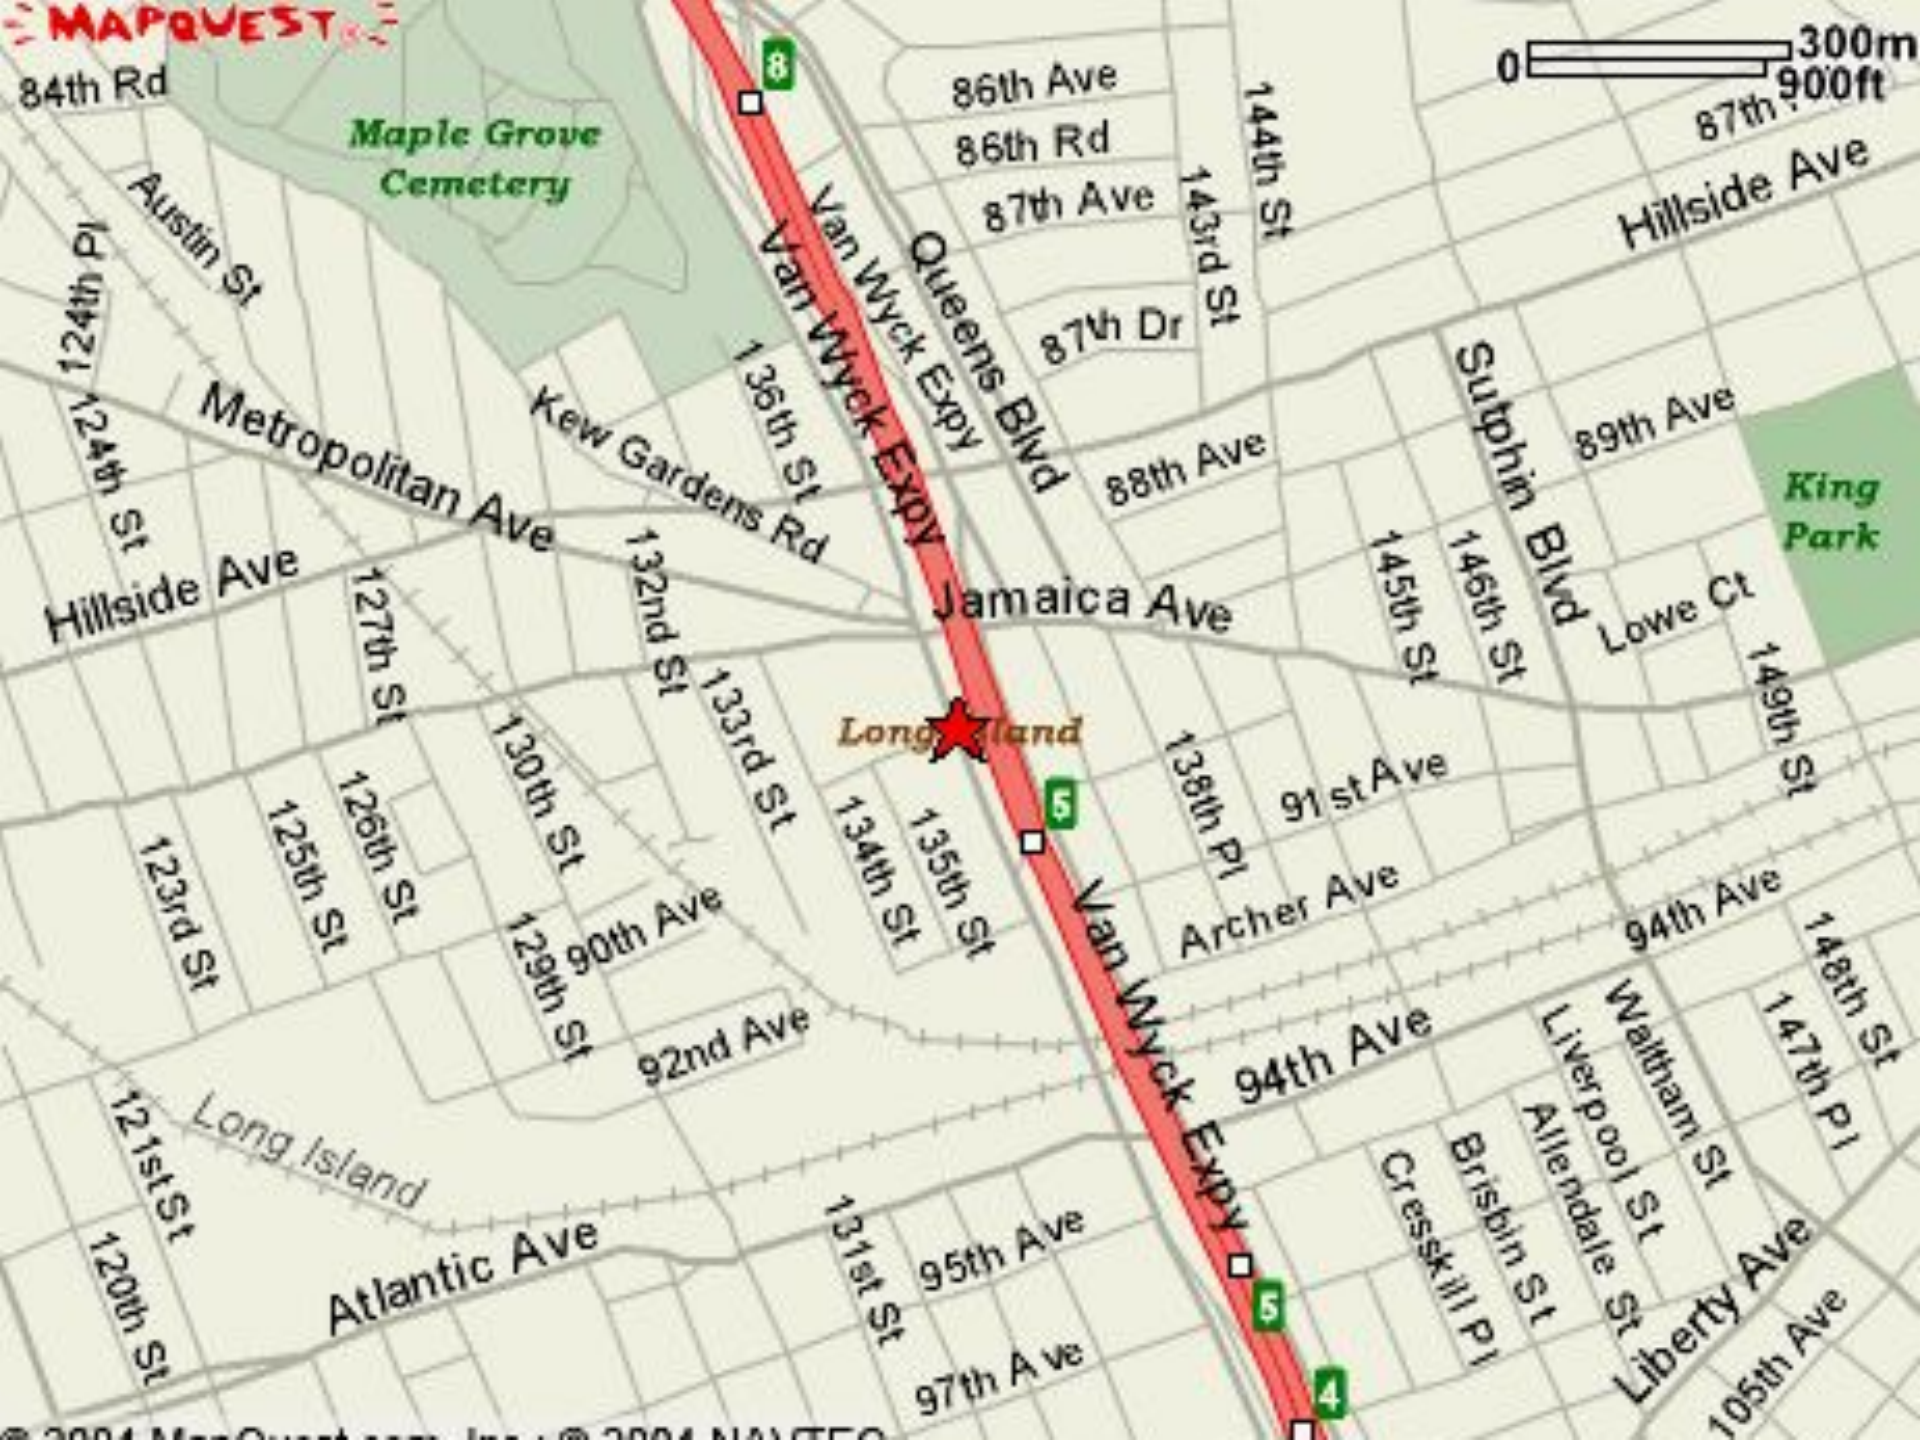

New York Streets and Avenues

Maple Grove Cemetery

King Park

Long Island

Van Wyck Expy

Queens Blvd

Jamaica Ave

Atlantic Ave

Metropolitan Ave

Suppin Blvd

Hillside Ave

89th Ave

Lowe Ct

91st Ave

Archer Ave

94th Ave

94th Ave

95th Ave

97th Ave

Liverpool St

Waltham St

Creskill Pl

Brisbin St

Allendale St

Liberty Ave

105th Ave

148th St

147th Pl

146th St

145th St

144th St

143rd St