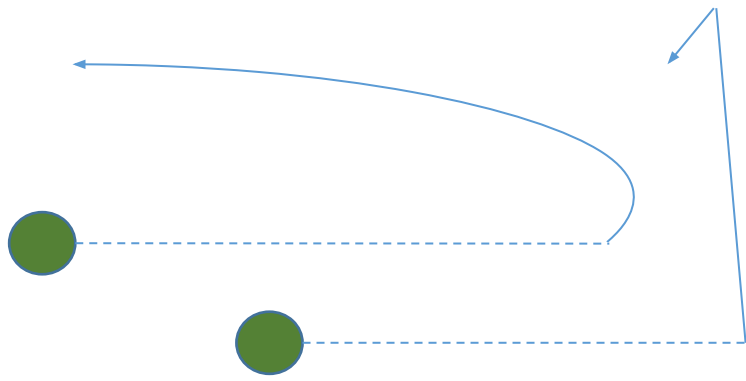

Shotgun Poubles On 1RB 1TE 3 WR  
PA Dagger

Shotgun Snugs flip 1RB 0TE 4WR  
PA WR Cross

Pistol Trips 1RB 1TE 3WR  
PA HB Flat

Pistol Strong 2RB 1TE 2WR  
PA Boot Lt

Pistol Strong 2RB 1TE 2WR  
Read Option R

Pistol Week 2RB 1TE  
Y Corner

Shotgun Trio 4WR 1RB  
PA QB Read

I TE Flip 2RB 1TE 2WR

PA Panthers

Singleback  
Stick

Tight Slots

1RB 1TE 3WR

Shotgun Hevy Panther  
QB Power

Shotgun Y-Slot  
Quik slant

Wildcat Slot Flex 2RB 1TE 1WR  
Power

Shotgun Empty Trey 1TE 4WR  
WR Screen

Weak I Twins  
Power 0

Shotgun Normal 1RB 1TE 3WR  
45 Quick Base