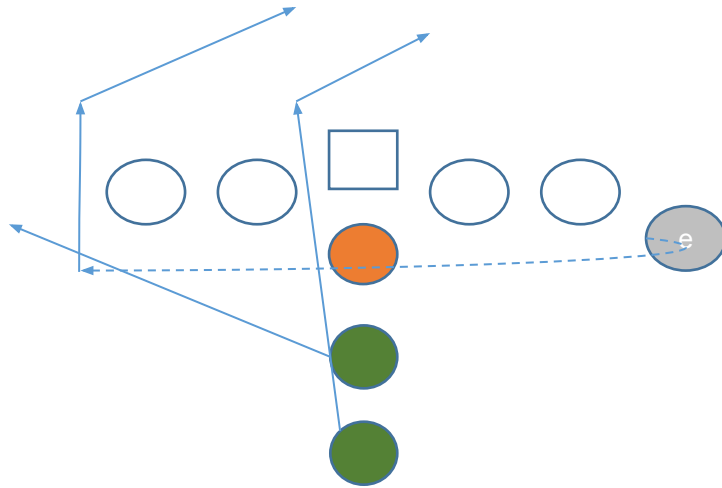

Shotgun Poubles On 1RB 1TE 3 WR  
PA Dagger

Shotgun Snugs flip 1RB 0TE 4WR  
PA WR Cross

Pistol Trips 1RB 1TE 3WR  
PA HB Flat

Pistol Strong 2RB 1TE 2WR  
PA Boot Lt

Pistol Strong 2RB 1TE 2WR  
Read Option R

Pistol Week 2RB 1TE  
Y Corner

Shotgun Trio 4WR 1RB  
PA QB Read

I TE Flip 2RB 1TE 2WR

PA Panthers

Singleback  
Stick

Tight Slots

1RB 1TE 3WR

Shotgun Hevy Panther  
QB Power

Shotgun Y-Slot  
Quik slant

Wildcat Slot Flex 2RB 1TE 1WR  
Power

Shotgun Empty Trey 1TE 4WR  
WR Screen

Weak I Twins  
Power 0

Shotgun Normal 1RB 1TE 3WR  
45 Quick Base