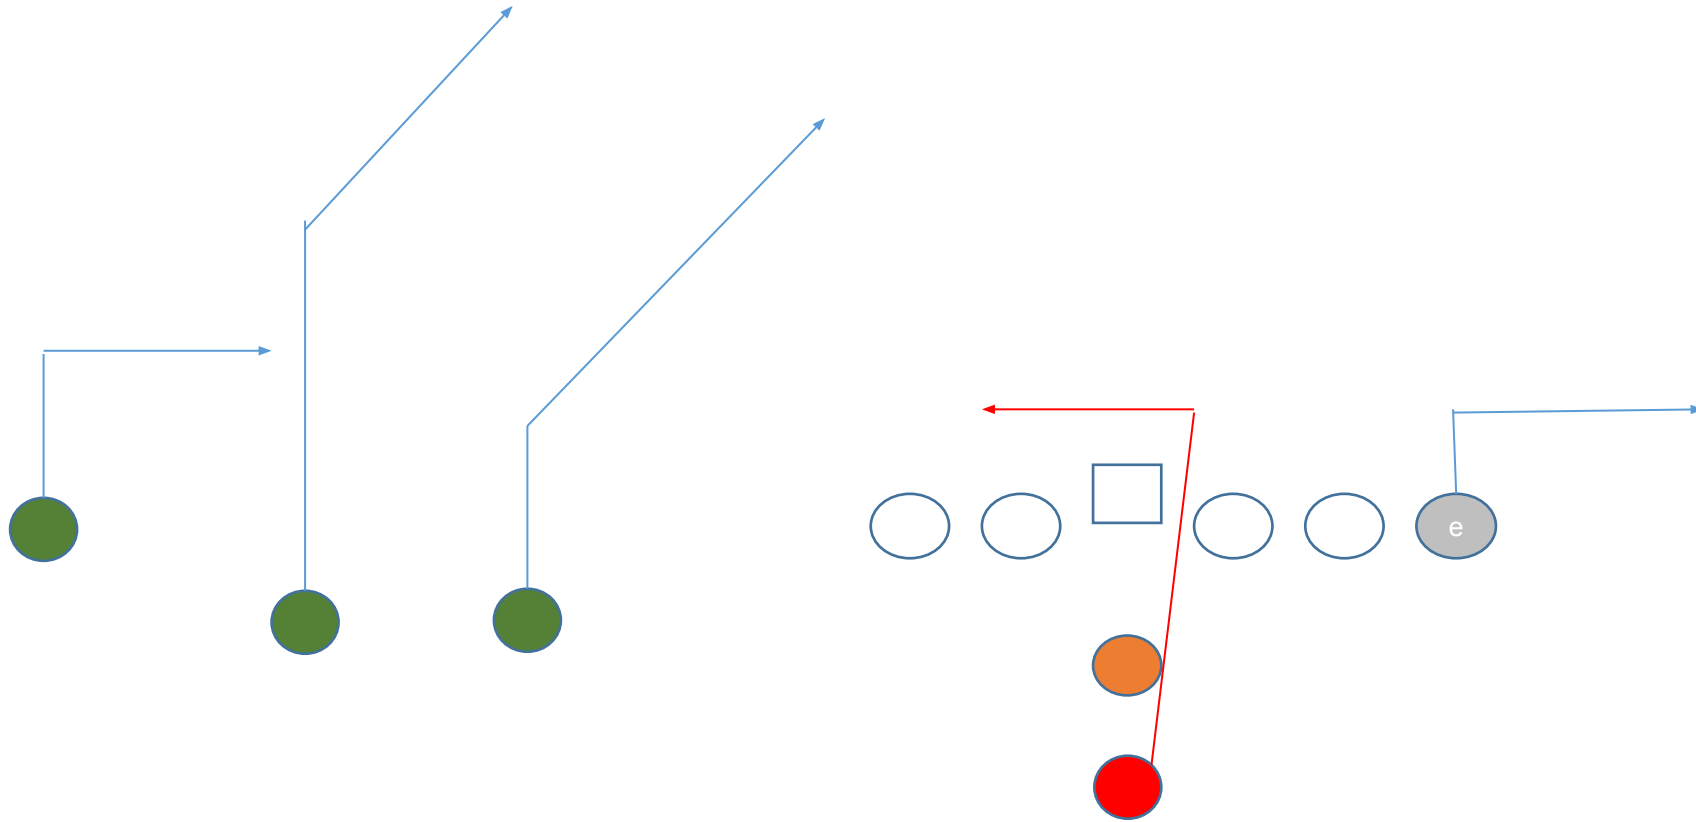

I TE Flip

2RB 1TE 2WR

Curls

I Twins TE

2RB 2TE 1WR

Power 0

Ipro 2RB 1TE 2WR

WAK 3,4

ISO 1,2

Texas

Shotgun Trio 4WR 1RB  
PA QB OUT

3

Singback Dice slot 1RB 1TE 3WR

PA Boot

Shotgun Splid Flex 1RB 1TE 3WR  
Power 0

Shotgun Spread 1RB 0TE 4WR  
Deep Attack

Shotgun Poubles On 1RB 1TE 3 WR  
PA Dagger

Shotgun Snugs flip 1RB 0TE 4WR  
PA WR Cross

Pistol Trips 1RB 1TE 3WR  
PA HB Flat

Pistol Strong 2RB 1TE 2WR  
PA Boot Lt

Pistol Strong 2RB 1TE 2WR  
Read Option R

Pistol Week 2RB 1TE  
Y Corner

Shotgun Trio 4WR 1RB  
PA QB Read

I TE Flip 2RB 1TE 2WR

PA Panthers

Singleback  
Stick

Tight Slots

1RB 1TE 3WR

Stroug I Close 2RB 1TE 2WR  
PA Scissors