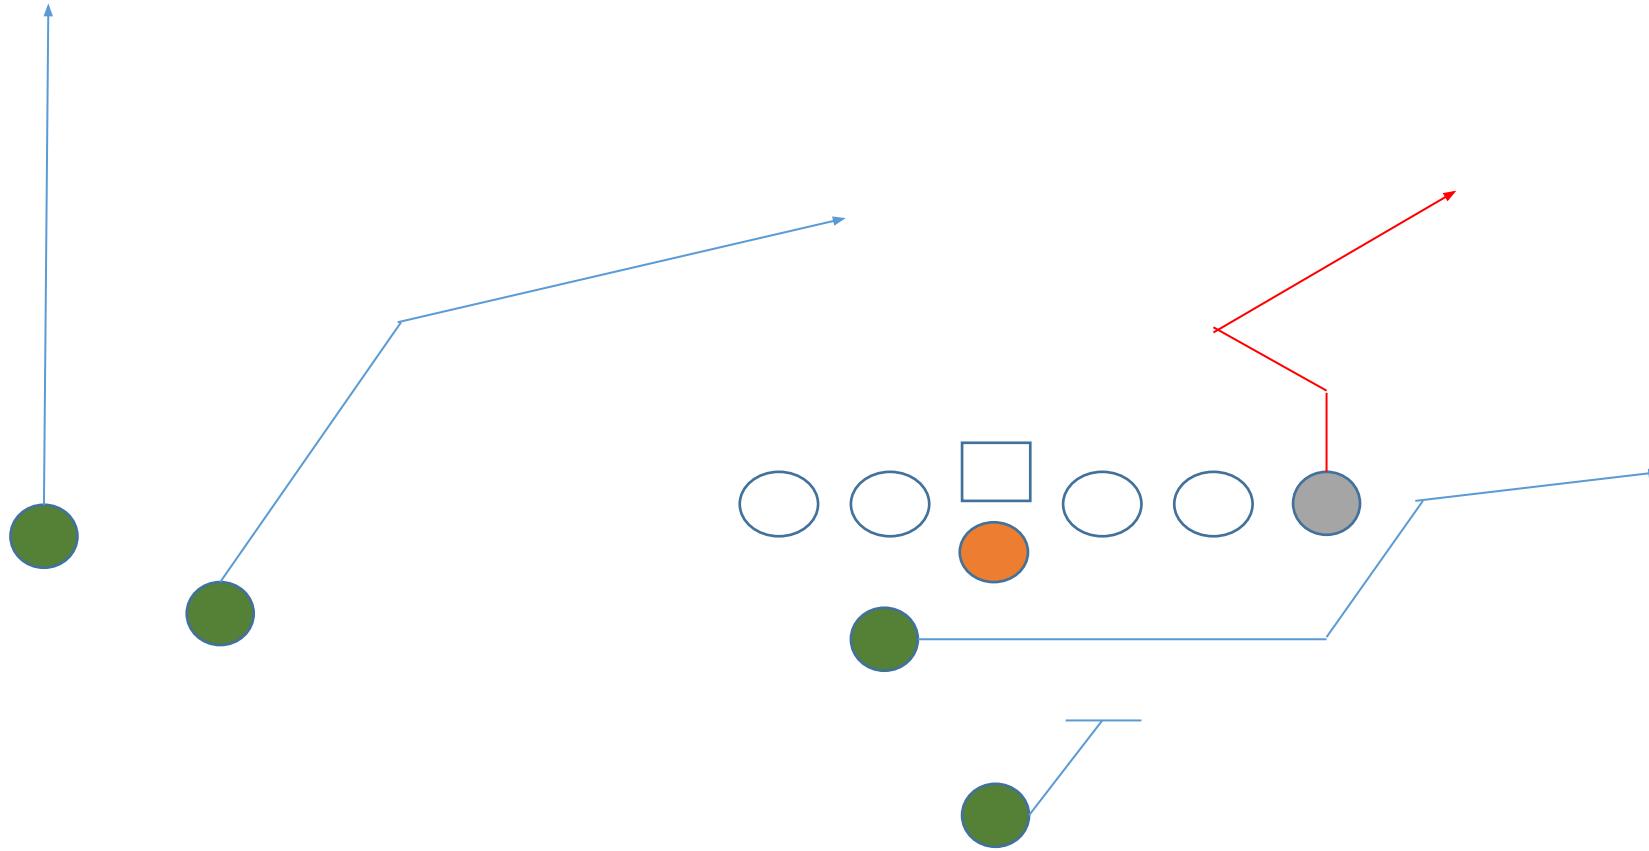

Shotgun Hevy Panther  
QB Power

Shotgun Y-Slot  
Quik slant

Wildcat Slot Flex 2RB 1TE 1WR  
Power

Shotgun Empty Trey 1TE 4WR  
WR Screen

Weak I Twins  
PA Power 0

Weak I Twins  
Power 0

Shotgun Normal 1RB 1TE 3WR  
45 Quick Base