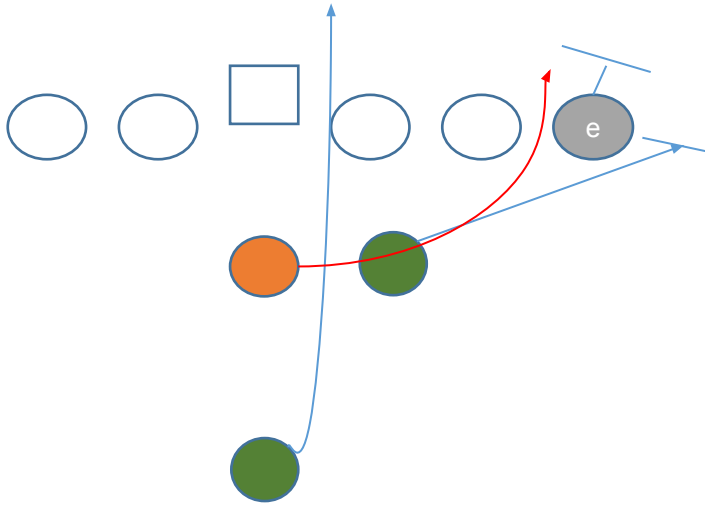

9

9

Shotgun Spread 1RB 0TE 4WR
Deep Attack

Shotgun Poubles On 1RB 1TE 3 WR
PA Dagger

Shotgun Snugs flip 1RB 0TE 4WR
PA WR Cross

Pistol Trips 1RB 1TE 3WR
PA HB Flat

Pistol Strong 2RB 1TE 2WR
PA Boot Lt

Pistol Strong 2RB 1TE 2WR
Read Option R

Pistol Week 2RB 1TE
Y Corner

Shotgun Trio 4WR 1RB
PA QB Read

I TE Flip 2RB 1TE 2WR

PA Panthers

Singleback
Stick

Tight Slots

1RB 1TE 3WR

Stroug I Close 2RB 1TE 2WR
PA Scissors

Shotgun Hevy Panther
QB Power

Shotgun Y-Slot
Quik slant

Wildcat Slot Flex 2RB 1TE 1WR
Power

Shotgun Empty Trey 1TE 4WR
WR Screen

Weak I Twins
PA Power 0

Weak I Twins
Power 0

Shotgun Normal 1RB 1TE 3WR
45 Quick Base