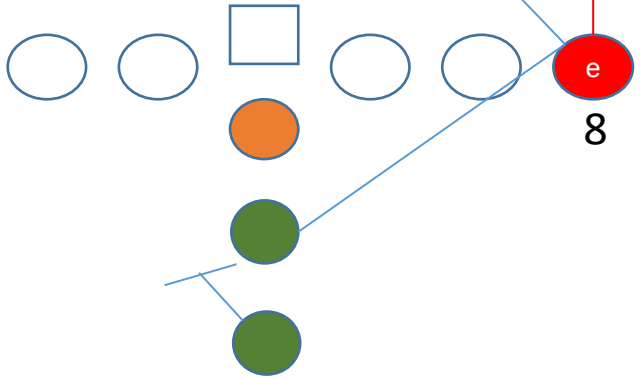

I TE Flip

2RB 1TE 2WR

Curls

I Twins TE

2RB 2TE 1WR

Power 0

Ipro 2RB 1TE 2WR

WAK 3,4

ISO 1,2

Texas

Shotgun Trio 4WR 1RB  
PA QB OUT

3

Singback Dice slot 1RB 1TE 3WR

PA Boot

Shotgun Splid Flex 1RB 1TE 3WR  
Power 0

Shotgun Spread 1RB 0TE 4WR  
Deep Attack

Pistol Week 2RB 1TE  
Y Corner

Shotgun Trio 4WR 1RB  
PA QB Read

I TE Flip 2RB 1TE 2WR

PA Panthers

Singleback  
Stick

Tight Slots

1RB 1TE 3WR

Shotgun Hevy Panther  
QB Power

Shotgun Y-Slot  
Quik slant

Wildcat Slot Flex 2RB 1TE 1WR  
Power

Shotgun Empty Trey 1TE 4WR  
WR Screen

Weak I Twins  
Power 0

Shotgun Normal 1RB 1TE 3WR  
45 Quick Base