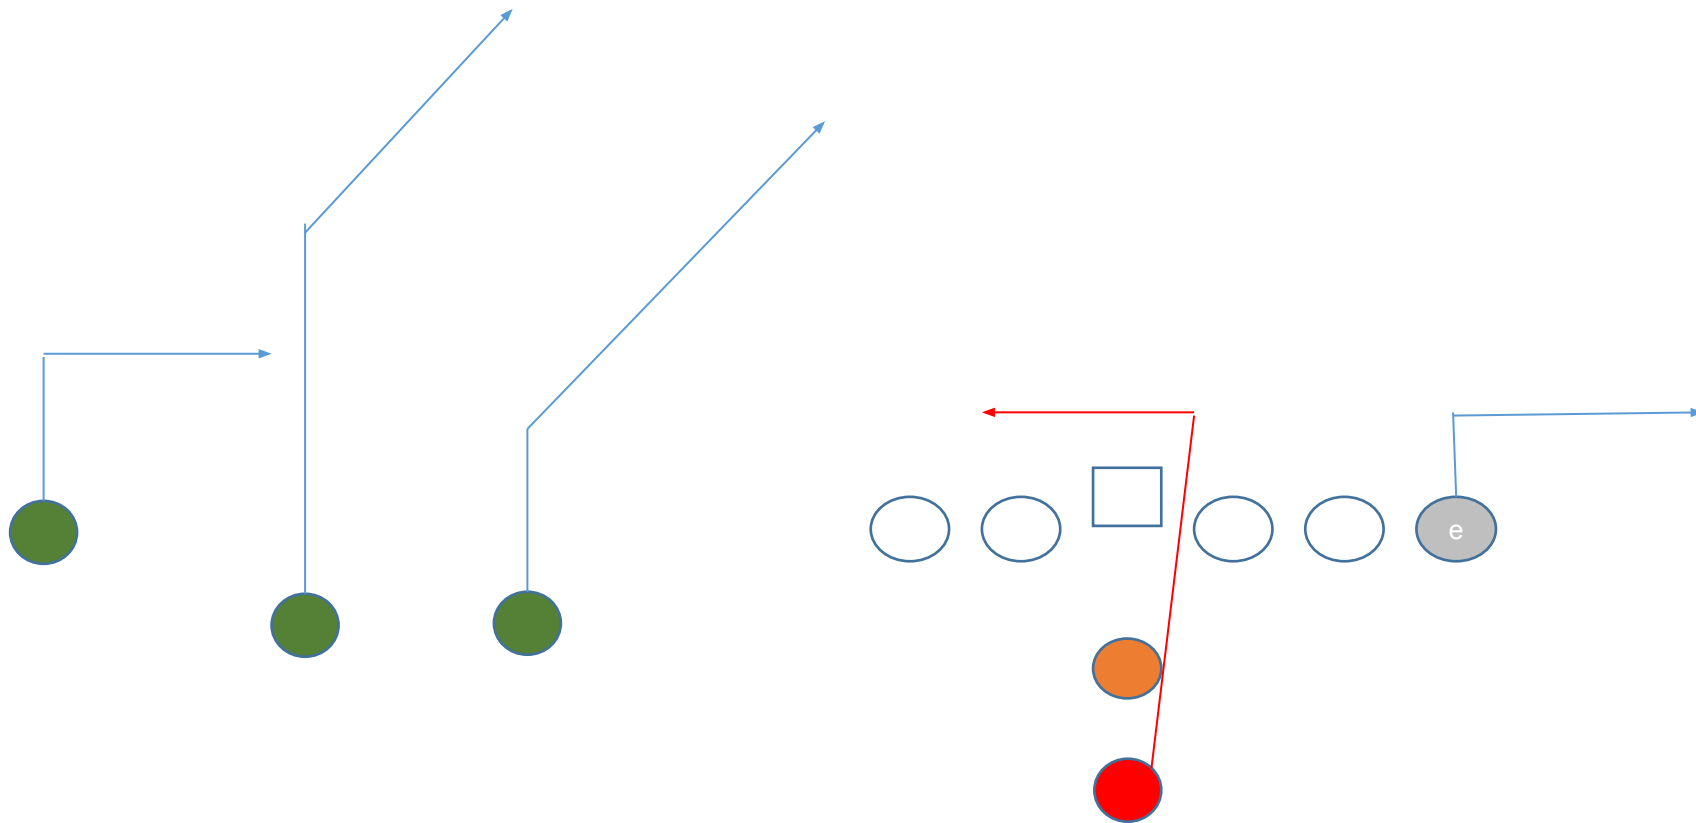

I TE Flip

2RB 1TE 2WR

Curls

I Twins TE

2RB 2TE 1WR

Power 0

Ipro 2RB 1TE 2WR

WAK 3,4

ISO 1,2

Texas

Shotgun Trio 4WR 1RB  
PA QB OUT

3

Singback Dice slot 1RB 1TE 3WR

PA Boot

Shotgun Splid Flex 1RB 1TE 3WR  
Power 0

Shotgun Spread 1RB 0TE 4WR  
Deep Attack

Shotgun Poubles On 1RB 1TE 3 WR  
PA Dagger

Shotgun Snugs flip 1RB 0TE 4WR  
PA WR Cross

Pistol Trips 1RB 1TE 3WR  
PA HB Flat

Pistol Strong 2RB 1TE 2WR  
PA Boot Lt

Pistol Strong 2RB 1TE 2WR  
Read Option R

Shotgun Y-Slot  
Quik slant

Wildcat Slot Flex 2RB 1TE 1WR  
Power

Shotgun Empty Trey 1TE 4WR  
WR Screen

Weak I Twins  
Power 0

Shotgun Normal 1RB 1TE 3WR  
45 Quick Base