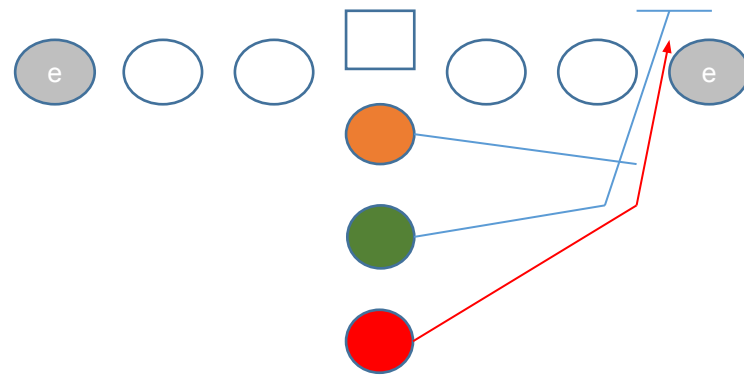

I TE Flip

2RB 1TE 2WR

Curls

I Twins TE

2RB 2TE 1WR

Power 0

Ipro 2RB 1TE 2WR

WAK 3,4

ISO 1,2

Texas

Shotgun Trio 4WR 1RB  
PA QB OUT

3

Singback Dice slot 1RB 1TE 3WR

PA Boot

Shotgun Splid Flex 1RB 1TE 3WR  
Power 0

Shotgun Spread 1RB 0TE 4WR  
Deep Attack

Pistol Week 2RB 1TE  
Y Corner

Shotgun Trio 4WR 1RB  
PA QB Read

I TE Flip 2RB 1TE 2WR

PA Panthers

Singleback  
Stick

Tight Slots

1RB 1TE 3WR

Stroug I Close 2RB 1TE 2WR  
PA Scissors

Shotgun Hevy Panther  
QB Power

Shotgun Y-Slot  
Quik slant

Wildcat Slot Flex 2RB 1TE 1WR  
Power

Shotgun Empty Trey 1TE 4WR  
WR Screen

Weak I Twins  
PA Power 0

Weak I Twins  
Power 0

Shotgun Normal 1RB 1TE 3WR  
45 Quick Base