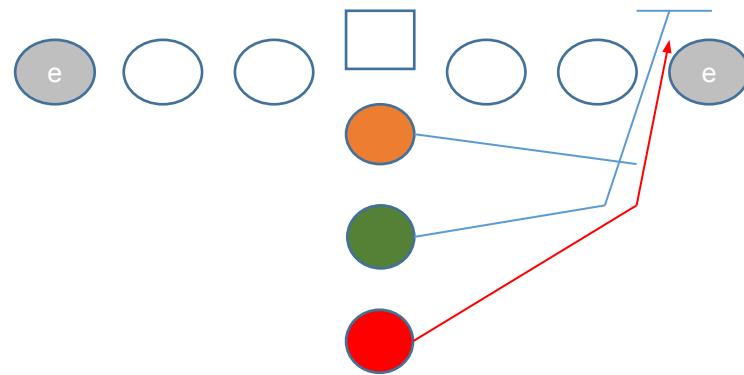

I TE Flip

2RB 1TE 2WR

Curls

I Twins TE

2RB 2TE 1WR

Power 0

Ipro 2RB 1TE 2WR

WAK 3,4

ISO 1,2

Texas

Shotgun Trio 4WR 1RB
PA QB OUT

3

Singback Dice slot 1RB 1TE 3WR

PA Boot

Shotgun Splid Flex 1RB 1TE 3WR
Power 0

9

Pistol Week 2RB 1TE
Y Corner

Shotgun Trio 4WR 1RB
PA QB Read

I TE Flip 2RB 1TE 2WR

PA Panthers

Singleback
Stick

Tight Slots

1RB 1TE 3WR

Stroug I Close 2RB 1TE 2WR
PA Scissors

Shotgun Hevy Panther
QB Power

Shotgun Y-Slot
Quik slant

Wildcat Slot Flex 2RB 1TE 1WR
Power

Shotgun Empty Trey 1TE 4WR
WR Screen

Weak I Twins
PA Power 0

Weak I Twins
Power 0

Shotgun Normal 1RB 1TE 3WR
45 Quick Base