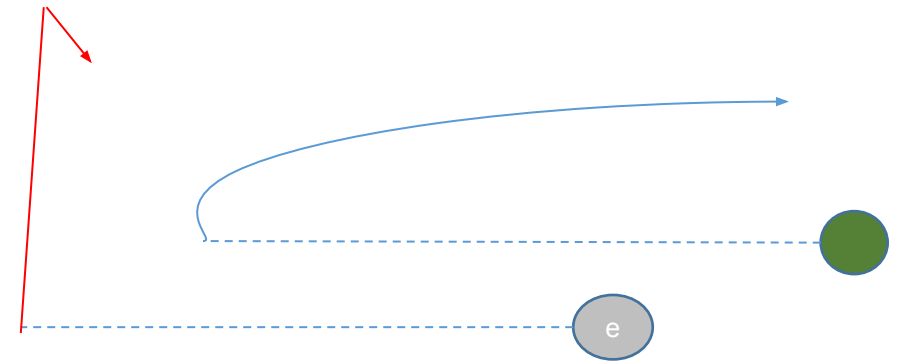

Shotgun Poubles On 1RB 1TE 3 WR  
PA Dagger

Shotgun Snugs flip 1RB 0TE 4WR  
PA WR Cross

Pistol Trips 1RB 1TE 3WR  
PA HB Flat

Pistol Strong 2RB 1TE 2WR  
PA Boot Lt

Pistol Strong 2RB 1TE 2WR  
Read Option R

Pistol Week 2RB 1TE  
Y Corner

Shotgun Trio 4WR 1RB  
PA QB Read

I TE Flip 2RB 1TE 2WR

PA Panthers

Singleback  
Stick

Tight Slots

1RB 1TE 3WR

Stroug I Close 2RB 1TE 2WR  
PA Scissors

Shotgun Hevy Panther  
QB Power

Shotgun Y-Slot  
Quik slant

Wildcat Slot Flex 2RB 1TE 1WR  
Power

Shotgun Empty Trey 1TE 4WR  
WR Screen

Weak I Twins  
PA Power 0

Weak I Twins  
Power 0

Shotgun Normal 1RB 1TE 3WR  
45 Quick Base