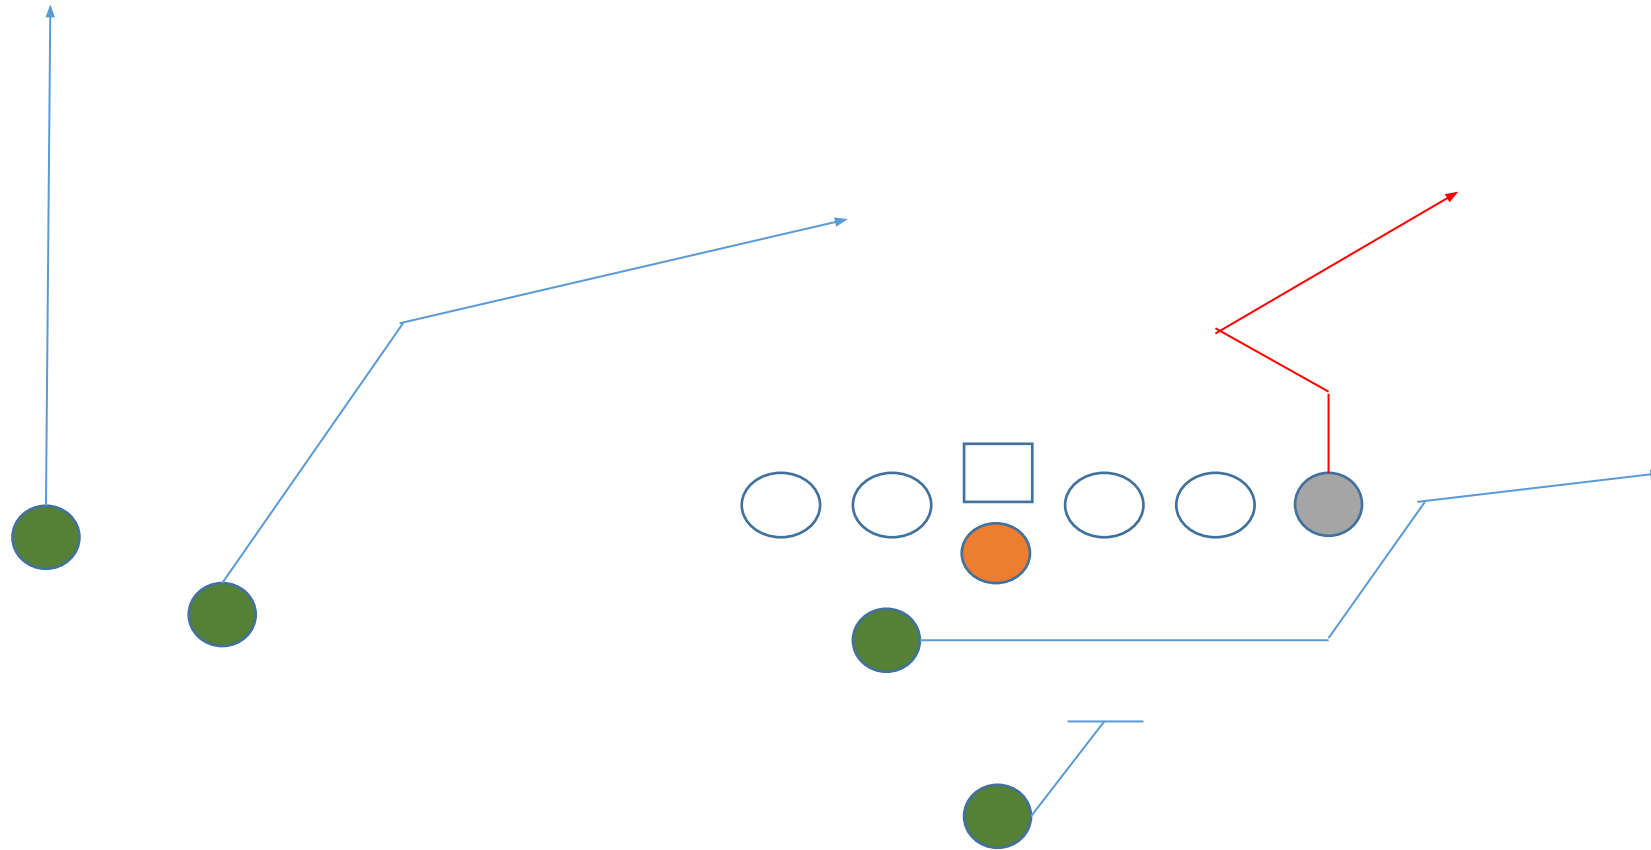

Shotgun Hevy Panther
QB Power

Shotgun Y-Slot
Quik slant

Wildcat Slot Flex 2RB 1TE 1WR
Power

Shotgun Empty Trey 1TE 4WR
WR Screen

Weak I Twins
PA Power 0

Weak I Twins
Power 0

Shotgun Normal 1RB 1TE 3WR
45 Quick Base