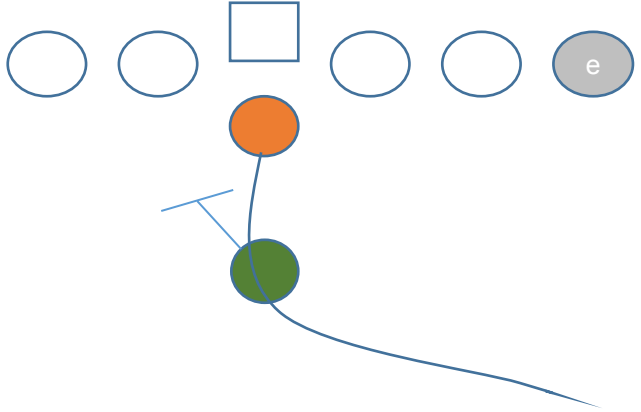

I TE Flip

2RB 1TE 2WR

Curls

I Twins TE

2RB 2TE 1WR

Power 0

Ipro 2RB 1TE 2WR

WAK 3,4

ISO 1,2

Texas

Shotgun Trio 4WR 1RB  
PA QB OUT

3

Singback Dice slot 1RB 1TE 3WR

PA Boot

Shotgun Splid Flex 1RB 1TE 3WR  
Power 0

Shotgun Spread 1RB 0TE 4WR  
Deep Attack

Shotgun Poubles On 1RB 1TE 3 WR  
PA Dagger

Shotgun Snugs flip 1RB 0TE 4WR  
PA WR Cross

Pistol Trips 1RB 1TE 3WR  
PA HB Flat

Pistol Strong 2RB 1TE 2WR  
PA Boot Lt

Pistol Strong 2RB 1TE 2WR  
Read Option R

Shotgun Y-Slot  
Quik slant

Wildcat Slot Flex 2RB 1TE 1WR  
Power

Shotgun Empty Trey 1TE 4WR  
WR Screen

Weak I Twins  
Power 0

Shotgun Normal 1RB 1TE 3WR  
45 Quick Base