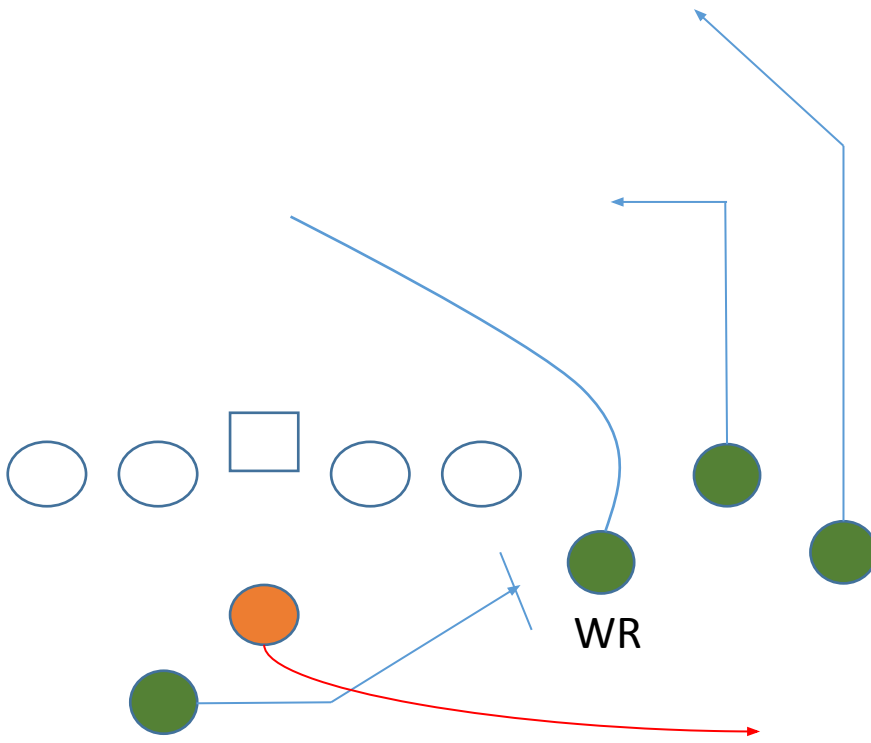

I TE Flip

2RB 1TE 2WR

Curls

I Twins TE

2RB 2TE 1WR

Power 0

Ipro 2RB 1TE 2WR

WAK 3,4

ISO 1,2

Texas

Shotgun Trio 4WR 1RB
PA QB OUT

3

Singback Dice slot 1RB 1TE 3WR

PA Boot

Shotgun Splid Flex 1RB 1TE 3WR
Power 0

9

9

9

Shotgun Spread 1RB 0TE 4WR
Deep Attack

Shotgun Poubles On 1RB 1TE 3 WR
PA Dagger

Shotgun Snugs flip 1RB 0TE 4WR
PA WR Cross

Pistol Trips 1RB 1TE 3WR
PA HB Flat

Pistol Strong 2RB 1TE 2WR
PA Boot Lt

Pistol Strong 2RB 1TE 2WR
Read Option R