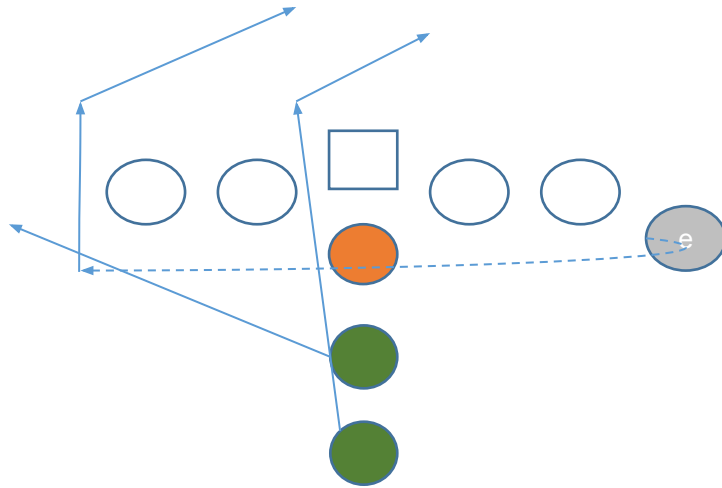

Shotgun Poubles On 1RB 1TE 3 WR  
PA Dagger

Shotgun Snugs flip 1RB 0TE 4WR  
PA WR Cross

Pistol Trips 1RB 1TE 3WR  
PA HB Flat

Pistol Strong 2RB 1TE 2WR  
PA Boot Lt

Pistol Strong 2RB 1TE 2WR  
Read Option R

Pistol Week 2RB 1TE  
Y Corner

Shotgun Trio 4WR 1RB  
PA QB Read

I TE Flip 2RB 1TE 2WR

PA Panthers

Singleback  
Stick

Tight Slots

1RB 1TE 3WR

Stroug I Close 2RB 1TE 2WR  
PA Scissors

Shotgun Hevy Panther  
QB Power

Shotgun Y-Slot  
Quik slant

Wildcat Slot Flex 2RB 1TE 1WR  
Power

Shotgun Empty Trey 1TE 4WR  
WR Screen

Weak I Twins  
PA Power 0

Weak I Twins  
Power 0

Shotgun Normal 1RB 1TE 3WR  
45 Quick Base