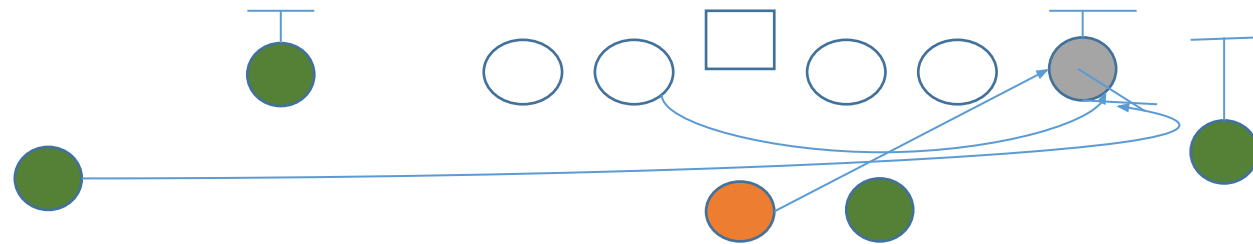

Pistol Week 2RB 1TE  
Y Corner

Shotgun Trio 4WR 1RB  
PA QB Read

I TE Flip 2RB 1TE 2WR

PA Panthers

Singleback  
Stick

Tight Slots

1RB 1TE 3WR

Shotgun Hevy Panther  
QB Power

Shotgun Y-Slot  
Quik slant

Wildcat Slot Flex 2RB 1TE 1WR  
Power

Shotgun Empty Trey 1TE 4WR  
WR Screen

Weak I Twins  
Power 0

Shotgun Normal 1RB 1TE 3WR  
45 Quick Base