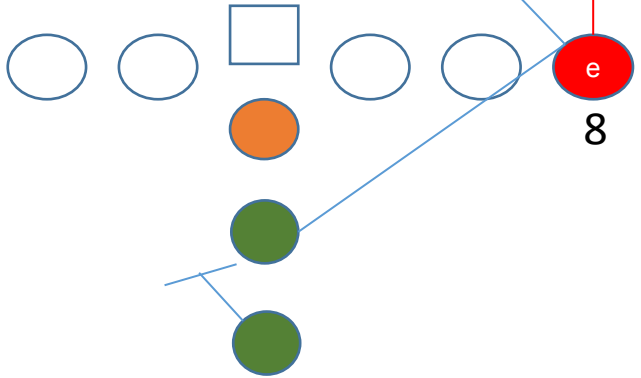

I TE Flip

2RB 1TE 2WR

Curls

I Twins TE

2RB 2TE 1WR

Power 0

Ipro 2RB 1TE 2WR

WAK 3,4

ISO 1,2

Texas

Shotgun Trio 4WR 1RB  
PA QB OUT

3

Singback Dice slot 1RB 1TE 3WR

PA Boot

Shotgun Splid Flex 1RB 1TE 3WR  
Power 0

Shotgun Spread 1RB 0TE 4WR  
Deep Attack

Pistol Week 2RB 1TE  
Y Corner

Shotgun Trio 4WR 1RB  
PA QB Read

I TE Flip 2RB 1TE 2WR

PA Panthers

Singleback  
Stick

Tight Slots

1RB 1TE 3WR

Stroug I Close 2RB 1TE 2WR  
PA Scissors

Shotgun Hevy Panther  
QB Power

Shotgun Y-Slot  
Quik slant

Wildcat Slot Flex 2RB 1TE 1WR  
Power

Shotgun Empty Trey 1TE 4WR  
WR Screen

Weak I Twins  
PA Power 0

Weak I Twins  
Power 0

Shotgun Normal 1RB 1TE 3WR  
45 Quick Base