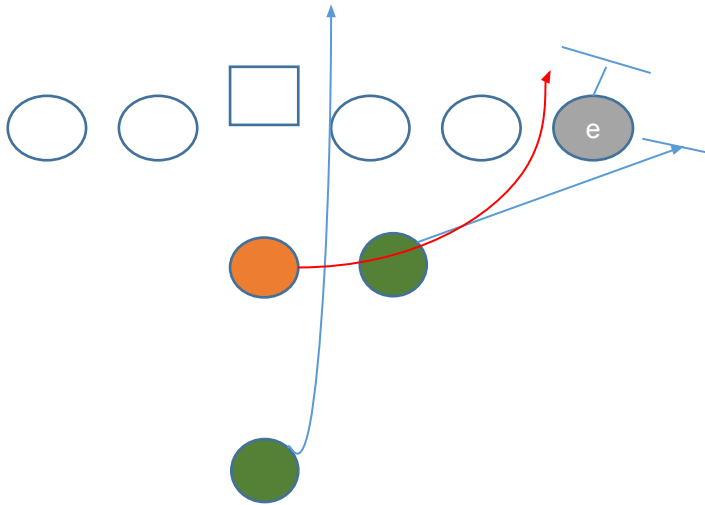

ISO 1,2

Texas

Shotgun Trio 4WR 1RB  
PA QB OUT

3

Singback Dice slot 1RB 1TE 3WR

PA Boot

Shotgun Splid Flex 1RB 1TE 3WR  
Power 0

Shotgun Spread 1RB 0TE 4WR  
Deep Attack

Shotgun Poubles On 1RB 1TE 3 WR  
PA Dagger

Shotgun Snugs flip 1RB 0TE 4WR  
PA WR Cross

Pistol Trips 1RB 1TE 3WR  
PA HB Flat

Pistol Strong 2RB 1TE 2WR  
PA Boot Lt

Pistol Strong 2RB 1TE 2WR  
Read Option R

Pistol Week 2RB 1TE  
Y Corner

Shotgun Trio 4WR 1RB  
PA QB Read

I TE Flip 2RB 1TE 2WR

PA Panthers

Singleback  
Stick

Tight Slots

1RB 1TE 3WR

Stroug I Close 2RB 1TE 2WR  
PA Scissors

Shotgun Hevy Panther  
QB Power

Shotgun Y-Slot  
Quik slant

Wildcat Slot Flex 2RB 1TE 1WR  
Power

Shotgun Empty Trey 1TE 4WR  
WR Screen

Weak I Twins  
PA Power 0

Weak I Twins  
Power 0

Shotgun Normal 1RB 1TE 3WR  
45 Quick Base