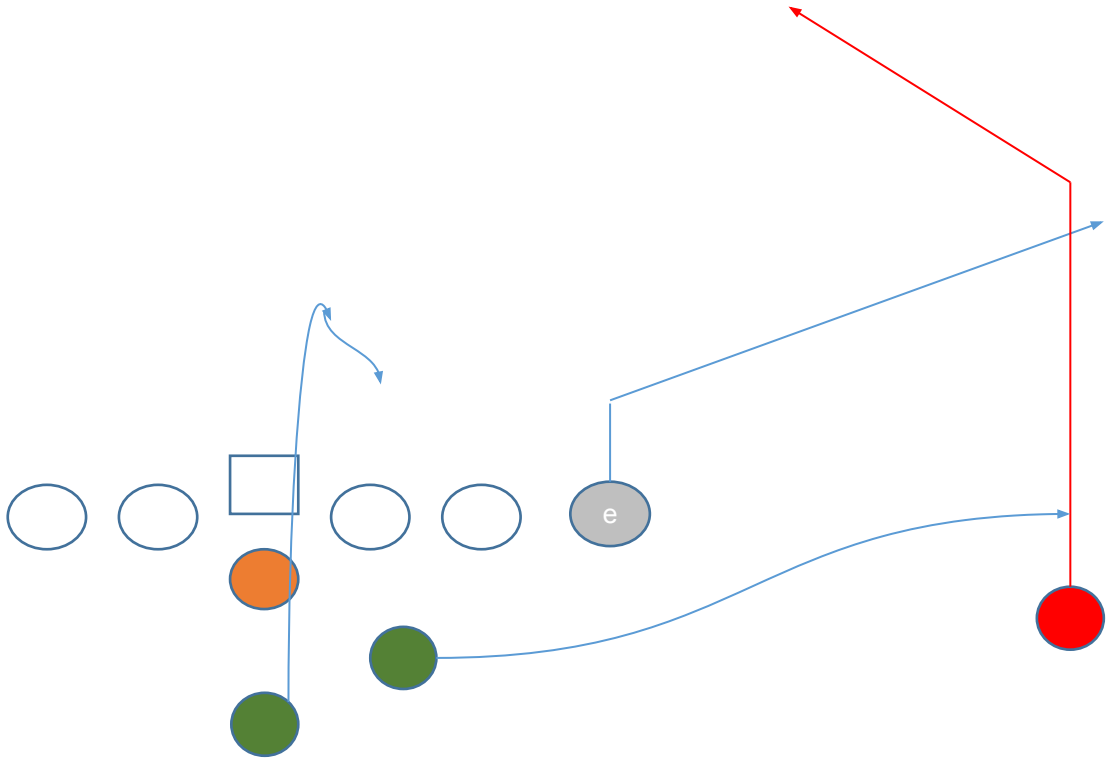

Shotgun Poubles On 1RB 1TE 3 WR  
PA Dagger

Shotgun Snugs flip 1RB 0TE 4WR  
PA WR Cross

Pistol Trips 1RB 1TE 3WR  
PA HB Flat

Pistol Strong 2RB 1TE 2WR  
PA Boot Lt

Pistol Strong 2RB 1TE 2WR  
Read Option R

Pistol Week 2RB 1TE  
Y Corner

Shotgun Trio 4WR 1RB  
PA QB Read

I TE Flip 2RB 1TE 2WR

PA Panthers

Singleback  
Stick

Tight Slots

1RB 1TE 3WR

Stroug I Close 2RB 1TE 2WR  
PA Scissors

Shotgun Hevy Panther  
QB Power

Shotgun Y-Slot  
Quik slant

Wildcat Slot Flex 2RB 1TE 1WR  
Power

Shotgun Empty Trey 1TE 4WR  
WR Screen

Weak I Twins  
PA Power 0

Weak I Twins  
Power 0

Shotgun Normal 1RB 1TE 3WR  
45 Quick Base