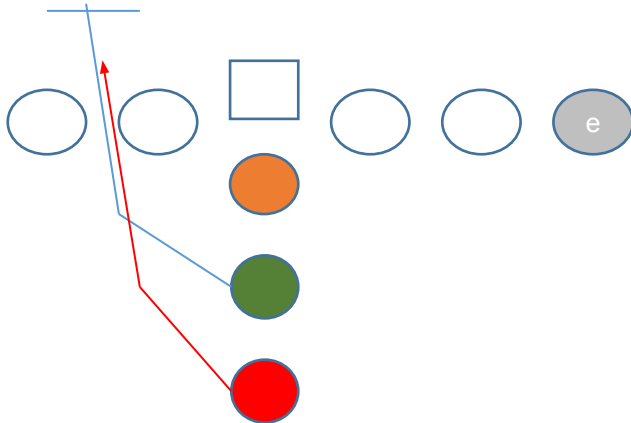

I TE Flip

2RB 1TE 2WR

Curls

I Twins TE

2RB 2TE 1WR

Power 0

Ipro 2RB 1TE 2WR

WAK 3,4

ISO 1,2

Texas

Shotgun Trio 4WR 1RB  
PA QB OUT

3

Singback Dice slot 1RB 1TE 3WR

PA Boot

Shotgun Splid Flex 1RB 1TE 3WR  
Power 0

Shotgun Spread 1RB 0TE 4WR  
Deep Attack

Pistol Week 2RB 1TE  
Y Corner

Shotgun Trio 4WR 1RB  
PA QB Read

I TE Flip 2RB 1TE 2WR

PA Panthers

Singleback  
Stick

Tight Slots

1RB 1TE 3WR

Shotgun Hevy Panther  
QB Power

Shotgun Y-Slot  
Quik slant

Wildcat Slot Flex 2RB 1TE 1WR  
Power

Shotgun Empty Trey 1TE 4WR  
WR Screen

Weak I Twins  
Power 0

Shotgun Normal 1RB 1TE 3WR  
45 Quick Base