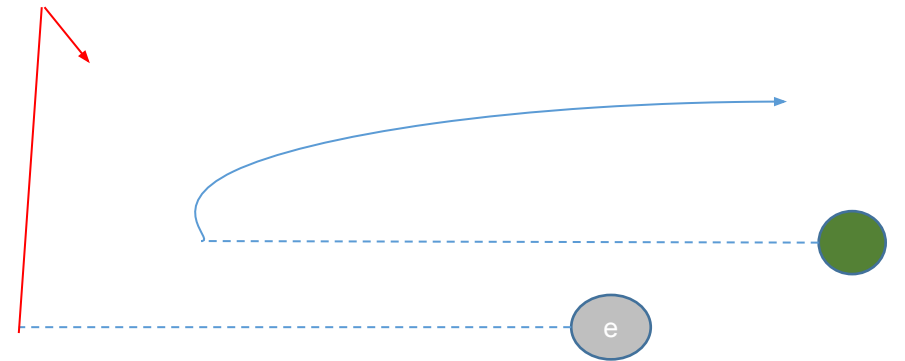

9

9

Shotgun Spread 1RB 0TE 4WR
Deep Attack

Shotgun Poubles On 1RB 1TE 3 WR
PA Dagger

Shotgun Snugs flip 1RB 0TE 4WR
PA WR Cross

Pistol Trips 1RB 1TE 3WR
PA HB Flat

Pistol Strong 2RB 1TE 2WR
PA Boot Lt

Pistol Strong 2RB 1TE 2WR
Read Option R

Pistol Week 2RB 1TE
Y Corner

Shotgun Trio 4WR 1RB
PA QB Read

I TE Flip 2RB 1TE 2WR

PA Panthers

Singleback
Stick

Tight Slots

1RB 1TE 3WR

Stroug I Close 2RB 1TE 2WR
PA Scissors

Shotgun Hevy Panther
QB Power

Shotgun Y-Slot
Quik slant

Wildcat Slot Flex 2RB 1TE 1WR
Power

Shotgun Empty Trey 1TE 4WR
WR Screen

Weak I Twins
PA Power 0

Weak I Twins
Power 0

Shotgun Normal 1RB 1TE 3WR
45 Quick Base