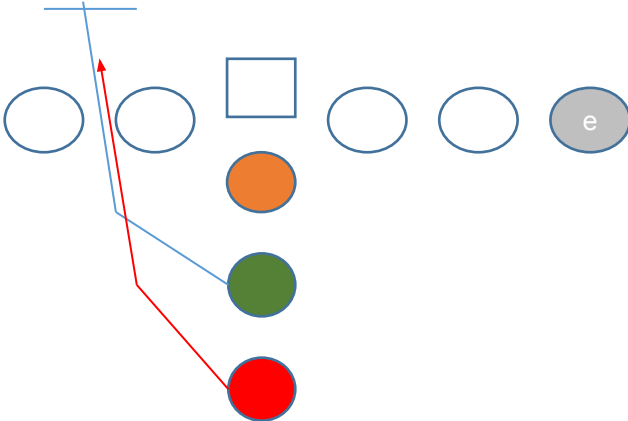

I TE Flip

2RB 1TE 2WR

Curls

I Twins TE

2RB 2TE 1WR

Power 0

Ipro 2RB 1TE 2WR

WAK 3,4

ISO 1,2

Texas

Shotgun Trio 4WR 1RB
PA QB OUT

3

Singback Dice slot 1RB 1TE 3WR

PA Boot

Shotgun Splid Flex 1RB 1TE 3WR
Power 0

9

Pistol Week 2RB 1TE
Y Corner

Shotgun Trio 4WR 1RB
PA QB Read

I TE Flip 2RB 1TE 2WR

PA Panthers

Singleback
Stick

Tight Slots

1RB 1TE 3WR

Stroug I Close 2RB 1TE 2WR
PA Scissors

Shotgun Hevy Panther
QB Power

Shotgun Y-Slot
Quik slant

Wildcat Slot Flex 2RB 1TE 1WR
Power

Shotgun Empty Trey 1TE 4WR
WR Screen

Weak I Twins
PA Power 0

Weak I Twins
Power 0

Shotgun Normal 1RB 1TE 3WR
45 Quick Base