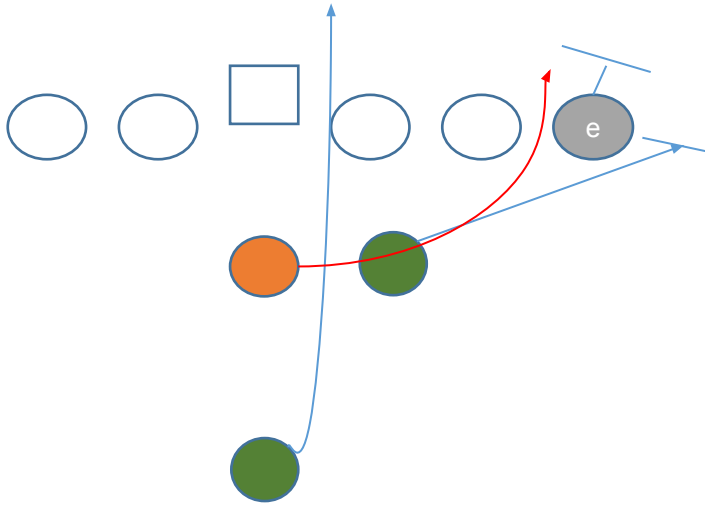

ISO 1,2

Texas

Shotgun Trio 4WR 1RB  
PA QB OUT

3

Singback Dice slot 1RB 1TE 3WR

PA Boot

Shotgun Splid Flex 1RB 1TE 3WR  
Power 0

Shotgun Spread 1RB 0TE 4WR  
Deep Attack

Shotgun Poubles On 1RB 1TE 3 WR  
PA Dagger

Shotgun Snugs flip 1RB 0TE 4WR  
PA WR Cross

Pistol Trips 1RB 1TE 3WR  
PA HB Flat

Pistol Strong 2RB 1TE 2WR  
PA Boot Lt

Pistol Strong 2RB 1TE 2WR  
Read Option R

Pistol Week 2RB 1TE  
Y Corner

Shotgun Trio 4WR 1RB  
PA QB Read

I TE Flip 2RB 1TE 2WR

PA Panthers

Singleback  
Stick

Tight Slots

1RB 1TE 3WR

Shotgun Hevy Panther  
QB Power

Shotgun Y-Slot  
Quik slant

Wildcat Slot Flex 2RB 1TE 1WR  
Power

Shotgun Empty Trey 1TE 4WR  
WR Screen

Weak I Twins  
Power 0

Shotgun Normal 1RB 1TE 3WR  
45 Quick Base