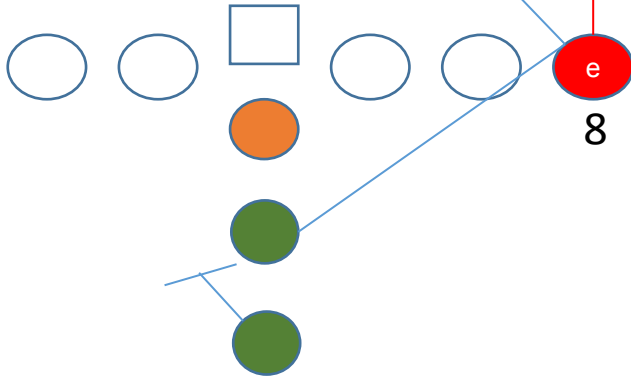

I TE Flip

2RB 1TE 2WR

Curls

I Twins TE

2RB 2TE 1WR

Power 0

Ipro 2RB 1TE 2WR

WAK 3,4

ISO 1,2

Texas

Shotgun Trio 4WR 1RB
PA QB OUT

3

Singback Dice slot 1RB 1TE 3WR

PA Boot

Shotgun Splid Flex 1RB 1TE 3WR
Power 0

9

Pistol Week 2RB 1TE
Y Corner

Shotgun Trio 4WR 1RB
PA QB Read

I TE Flip 2RB 1TE 2WR

PA Panthers

Singleback
Stick

Tight Slots

1RB 1TE 3WR

Stroug I Close 2RB 1TE 2WR
PA Scissors

Shotgun Hevy Panther
QB Power

Shotgun Y-Slot
Quik slant

Wildcat Slot Flex 2RB 1TE 1WR
Power

Shotgun Empty Trey 1TE 4WR
WR Screen

Weak I Twins
PA Power 0

Weak I Twins
Power 0

Shotgun Normal 1RB 1TE 3WR
45 Quick Base