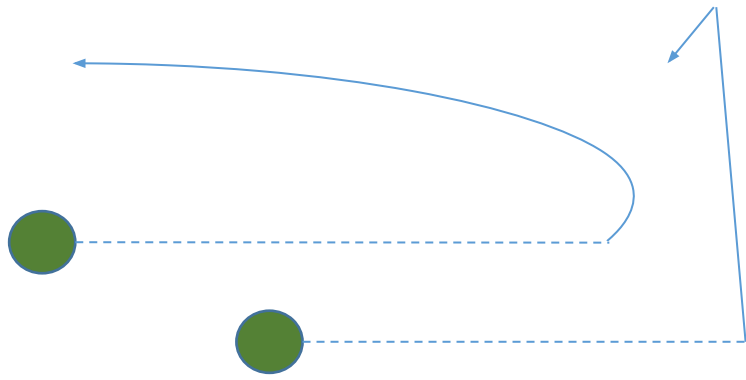

Shotgun Poubles On 1RB 1TE 3 WR  
PA Dagger

Shotgun Snugs flip 1RB 0TE 4WR  
PA WR Cross

Pistol Trips 1RB 1TE 3WR  
PA HB Flat

Pistol Strong 2RB 1TE 2WR  
PA Boot Lt

Pistol Strong 2RB 1TE 2WR  
Read Option R

Pistol Week 2RB 1TE  
Y Corner

Shotgun Trio 4WR 1RB  
PA QB Read

I TE Flip 2RB 1TE 2WR

PA Panthers

Singleback  
Stick

Tight Slots

1RB 1TE 3WR

Stroug I Close 2RB 1TE 2WR  
PA Scissors

Shotgun Hevy Panther  
QB Power

Shotgun Y-Slot  
Quik slant

Wildcat Slot Flex 2RB 1TE 1WR  
Power

Shotgun Empty Trey 1TE 4WR  
WR Screen

Weak I Twins  
PA Power 0

Weak I Twins  
Power 0

Shotgun Normal 1RB 1TE 3WR  
45 Quick Base