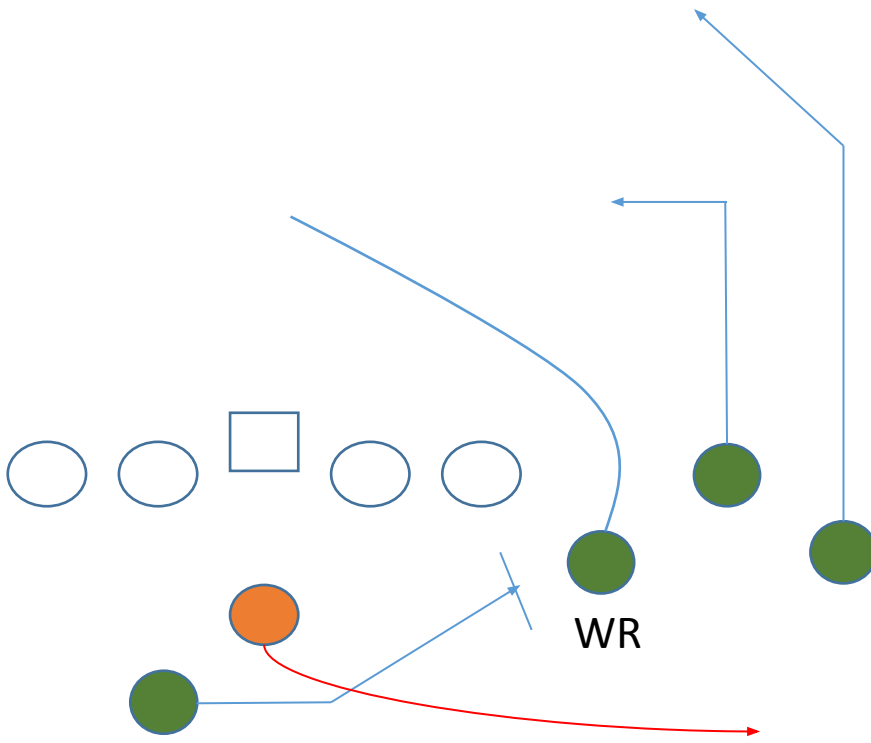

I TE Flip

2RB 1TE 2WR

Curls

I Twins TE

2RB 2TE 1WR

Power 0

Ipro 2RB 1TE 2WR

WAK 3,4

ISO 1,2

Texas

Shotgun Trio 4WR 1RB  
PA QB OUT

3

Singback Dice slot 1RB 1TE 3WR

PA Boot

Shotgun Splid Flex 1RB 1TE 3WR  
Power 0

Shotgun Spread 1RB 0TE 4WR  
Deep Attack

Shotgun Poubles On 1RB 1TE 3 WR  
PA Dagger

Shotgun Snugs flip 1RB 0TE 4WR  
PA WR Cross

Pistol Trips 1RB 1TE 3WR  
PA HB Flat

Pistol Strong 2RB 1TE 2WR  
PA Boot Lt

Pistol Strong 2RB 1TE 2WR  
Read Option R