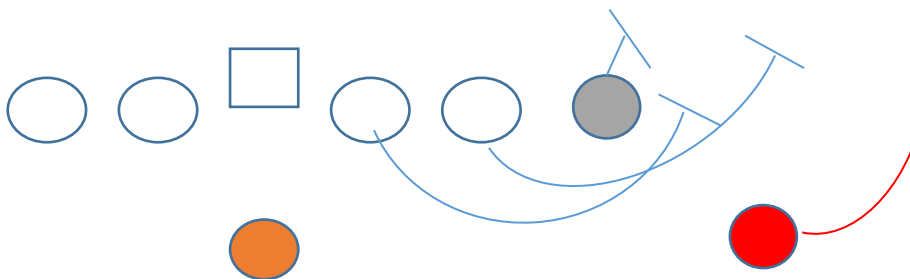

Shotgun Poubles On 1RB 1TE 3 WR  
PA Dagger

Shotgun Snugs flip 1RB 0TE 4WR  
PA WR Cross

Pistol Trips 1RB 1TE 3WR  
PA HB Flat

Pistol Strong 2RB 1TE 2WR  
PA Boot Lt

Pistol Strong 2RB 1TE 2WR  
Read Option R

Pistol Week 2RB 1TE  
Y Corner

Shotgun Trio 4WR 1RB  
PA QB Read

I TE Flip 2RB 1TE 2WR

PA Panthers

Singleback  
Stick

Tight Slots

1RB 1TE 3WR

Shotgun Hevy Panther  
QB Power

Shotgun Y-Slot  
Quik slant

Wildcat Slot Flex 2RB 1TE 1WR  
Power

Shotgun Empty Trey 1TE 4WR  
WR Screen

Weak I Twins  
Power 0

Shotgun Normal 1RB 1TE 3WR  
45 Quick Base