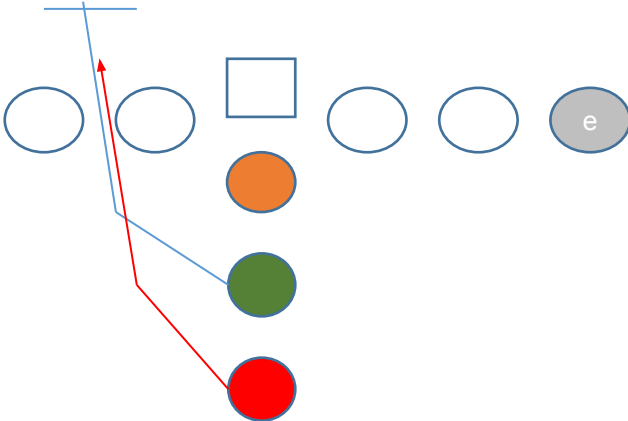

I TE Flip

2RB 1TE 2WR

Curls

I Twins TE

2RB 2TE 1WR

Power 0

Ipro 2RB 1TE 2WR

WAK 3,4

ISO 1,2

Texas

Shotgun Trio 4WR 1RB  
PA QB OUT

3

Singback Dice slot 1RB 1TE 3WR

PA Boot

Shotgun Splid Flex 1RB 1TE 3WR  
Power 0

Shotgun Spread 1RB 0TE 4WR  
Deep Attack

Pistol Week 2RB 1TE  
Y Corner

Shotgun Trio 4WR 1RB  
PA QB Read

I TE Flip 2RB 1TE 2WR

PA Panthers

Singleback  
Stick

Tight Slots

1RB 1TE 3WR

Stroug I Close 2RB 1TE 2WR  
PA Scissors

Shotgun Hevy Panther  
QB Power

Shotgun Y-Slot  
Quik slant

Wildcat Slot Flex 2RB 1TE 1WR  
Power

Shotgun Empty Trey 1TE 4WR  
WR Screen

Weak I Twins  
PA Power 0

Weak I Twins  
Power 0

Shotgun Normal 1RB 1TE 3WR  
45 Quick Base