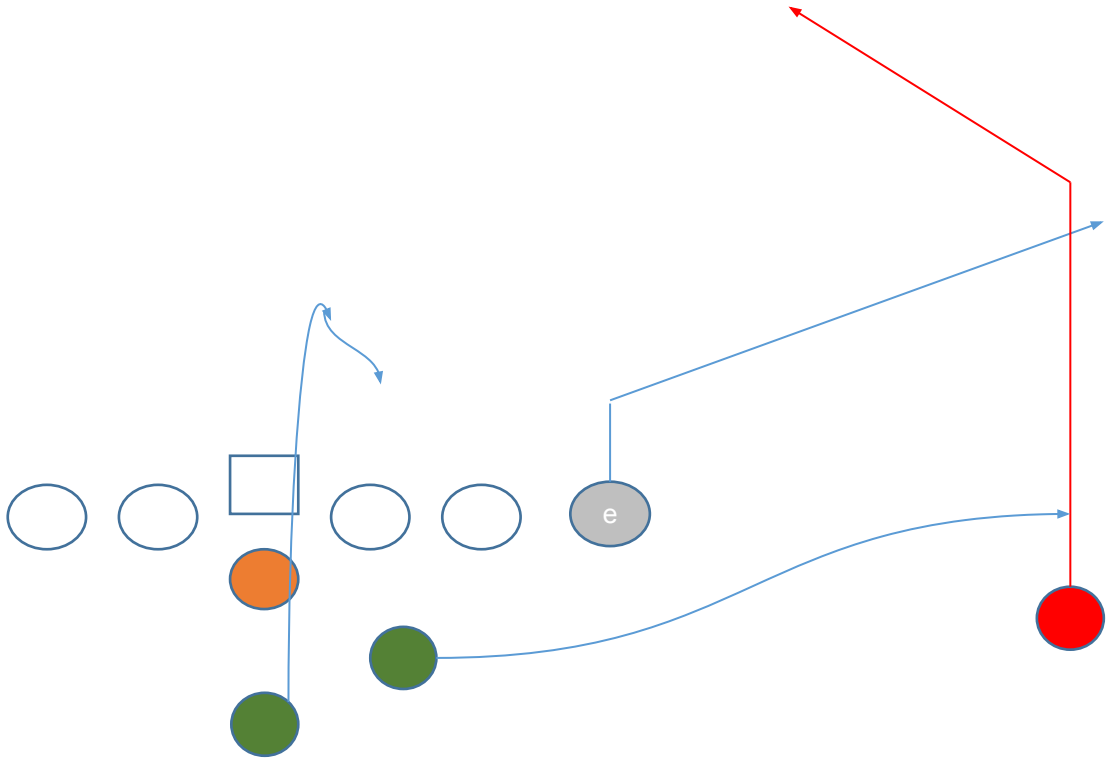

9

9

Shotgun Spread 1RB 0TE 4WR
Deep Attack

Shotgun Poubles On 1RB 1TE 3 WR
PA Dagger

Shotgun Snugs flip 1RB 0TE 4WR
PA WR Cross

Pistol Trips 1RB 1TE 3WR
PA HB Flat

Pistol Strong 2RB 1TE 2WR
PA Boot Lt

Pistol Strong 2RB 1TE 2WR
Read Option R

Pistol Week 2RB 1TE
Y Corner

Shotgun Trio 4WR 1RB
PA QB Read

I TE Flip 2RB 1TE 2WR

PA Panthers

Singleback
Stick

Tight Slots

1RB 1TE 3WR

Stroug I Close 2RB 1TE 2WR
PA Scissors

Shotgun Hevy Panther
QB Power

Shotgun Y-Slot
Quik slant

Wildcat Slot Flex 2RB 1TE 1WR
Power

Shotgun Empty Trey 1TE 4WR
WR Screen

Weak I Twins
PA Power 0

Weak I Twins
Power 0

Shotgun Normal 1RB 1TE 3WR
45 Quick Base