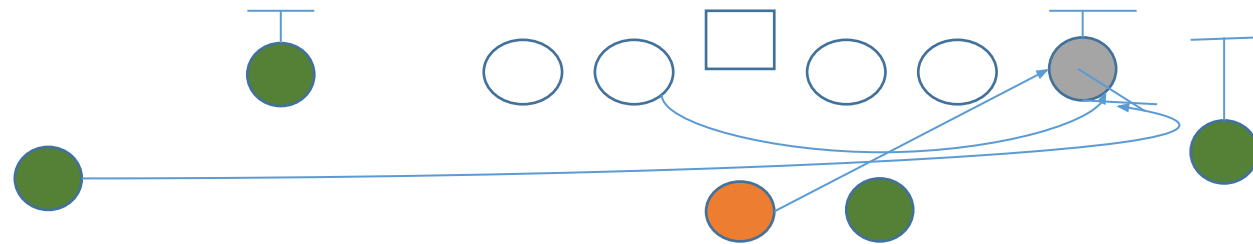

Pistol Week 2RB 1TE
Y Corner

Shotgun Trio 4WR 1RB
PA QB Read

I TE Flip 2RB 1TE 2WR

PA Panthers

Singleback
Stick

Tight Slots

1RB 1TE 3WR

Stroug I Close 2RB 1TE 2WR
PA Scissors

Shotgun Hevy Panther
QB Power

Shotgun Y-Slot
Quik slant

Wildcat Slot Flex 2RB 1TE 1WR
Power

Shotgun Empty Trey 1TE 4WR
WR Screen

Weak I Twins
PA Power 0

Weak I Twins
Power 0

Shotgun Normal 1RB 1TE 3WR
45 Quick Base