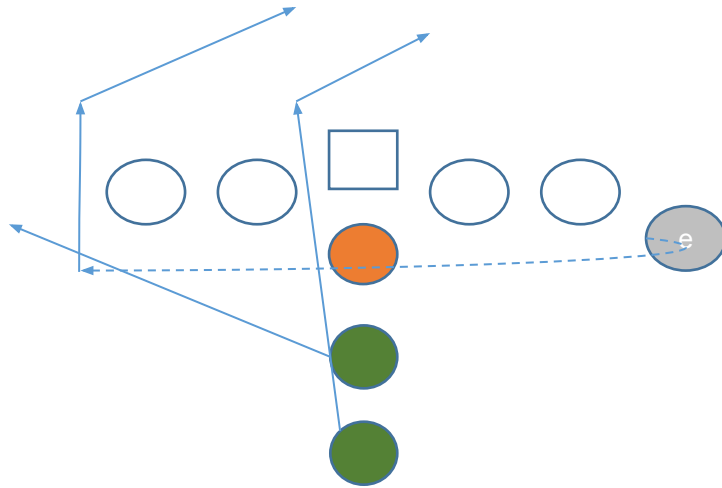

9

9

Shotgun Spread 1RB 0TE 4WR
Deep Attack

Shotgun Poubles On 1RB 1TE 3 WR
PA Dagger

Shotgun Snugs flip 1RB 0TE 4WR
PA WR Cross

Pistol Trips 1RB 1TE 3WR
PA HB Flat

Pistol Strong 2RB 1TE 2WR
PA Boot Lt

Pistol Strong 2RB 1TE 2WR
Read Option R

Pistol Week 2RB 1TE
Y Corner

Shotgun Trio 4WR 1RB
PA QB Read

I TE Flip 2RB 1TE 2WR

PA Panthers

Singleback
Stick

Tight Slots

1RB 1TE 3WR

Stroug I Close 2RB 1TE 2WR
PA Scissors

Shotgun Hevy Panther
QB Power

Shotgun Y-Slot
Quik slant

Wildcat Slot Flex 2RB 1TE 1WR
Power

Shotgun Empty Trey 1TE 4WR
WR Screen

Weak I Twins
PA Power 0

Weak I Twins
Power 0

Shotgun Normal 1RB 1TE 3WR
45 Quick Base