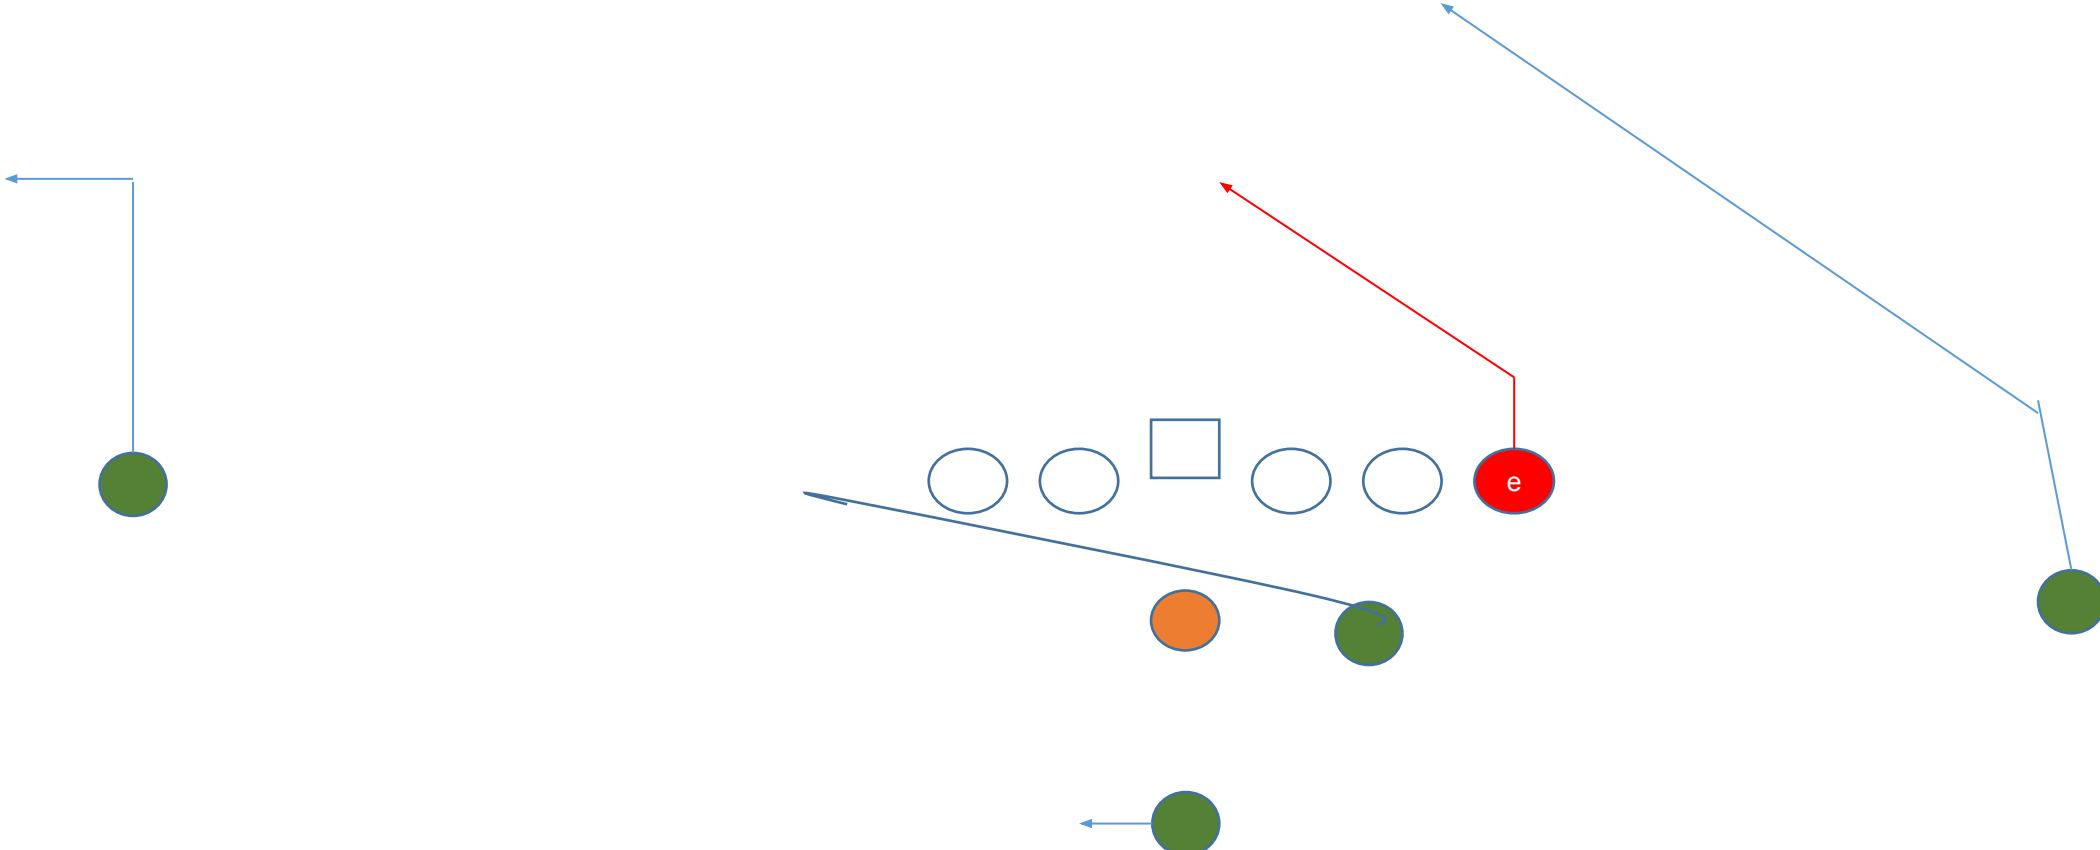

Shotgun Poubles On 1RB 1TE 3 WR  
PA Dagger

Shotgun Snugs flip 1RB 0TE 4WR  
PA WR Cross

Pistol Trips 1RB 1TE 3WR  
PA HB Flat

Pistol Strong 2RB 1TE 2WR  
PA Boot Lt

Pistol Strong 2RB 1TE 2WR  
Read Option R

Shotgun Y-Slot  
Quik slant

Wildcat Slot Flex 2RB 1TE 1WR  
Power

Shotgun Empty Trey 1TE 4WR  
WR Screen

Weak I Twins  
Power 0

Shotgun Normal 1RB 1TE 3WR  
45 Quick Base