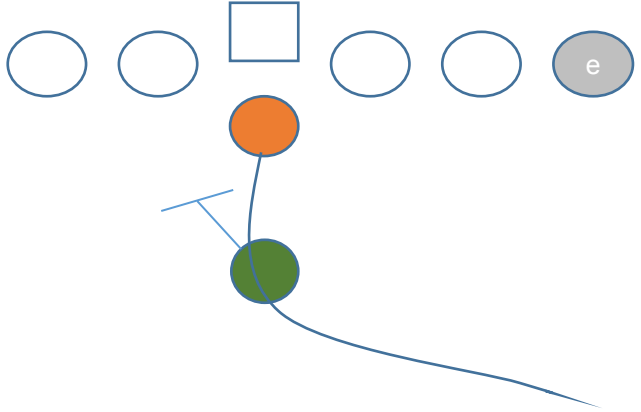

I TE Flip

2RB 1TE 2WR

Curls

I Twins TE

2RB 2TE 1WR

Power 0

Ipro 2RB 1TE 2WR

WAK 3,4

ISO 1,2

Texas

Shotgun Trio 4WR 1RB
PA QB OUT

3

Singback Dice slot 1RB 1TE 3WR

PA Boot

Shotgun Splid Flex 1RB 1TE 3WR
Power 0

9

9

9

Shotgun Spread 1RB 0TE 4WR
Deep Attack

Shotgun Poubles On 1RB 1TE 3 WR
PA Dagger

Shotgun Snugs flip 1RB 0TE 4WR
PA WR Cross

Pistol Trips 1RB 1TE 3WR
PA HB Flat

Pistol Strong 2RB 1TE 2WR
PA Boot Lt

Pistol Strong 2RB 1TE 2WR
Read Option R

Shotgun Hevy Panther
QB Power

Shotgun Y-Slot
Quik slant

Wildcat Slot Flex 2RB 1TE 1WR
Power

Shotgun Empty Trey 1TE 4WR
WR Screen

Weak I Twins
PA Power 0

Weak I Twins
Power 0

Shotgun Normal 1RB 1TE 3WR
45 Quick Base