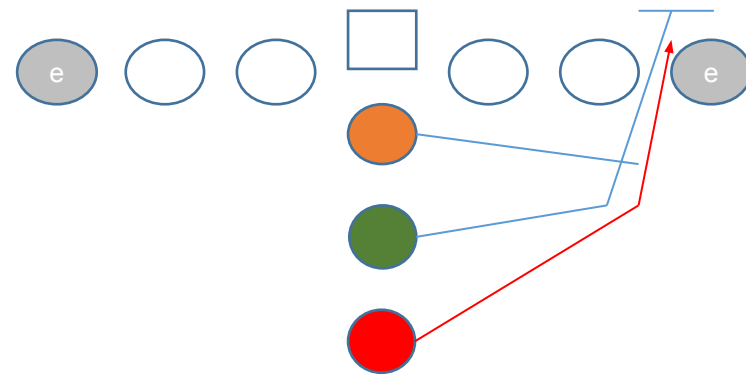

I TE Flip

2RB 1TE 2WR

Curls

I Twins TE

2RB 2TE 1WR

Power 0

Ipro 2RB 1TE 2WR

WAK 3,4

ISO 1,2

Texas

Shotgun Trio 4WR 1RB  
PA QB OUT

3

Singback Dice slot 1RB 1TE 3WR

PA Boot

Shotgun Splid Flex 1RB 1TE 3WR  
Power 0

Shotgun Spread 1RB 0TE 4WR  
Deep Attack

Shotgun Y-Slot  
Quik slant

Wildcat Slot Flex 2RB 1TE 1WR  
Power

Shotgun Empty Trey 1TE 4WR  
WR Screen

Weak I Twins  
Power 0

Shotgun Normal 1RB 1TE 3WR  
45 Quick Base