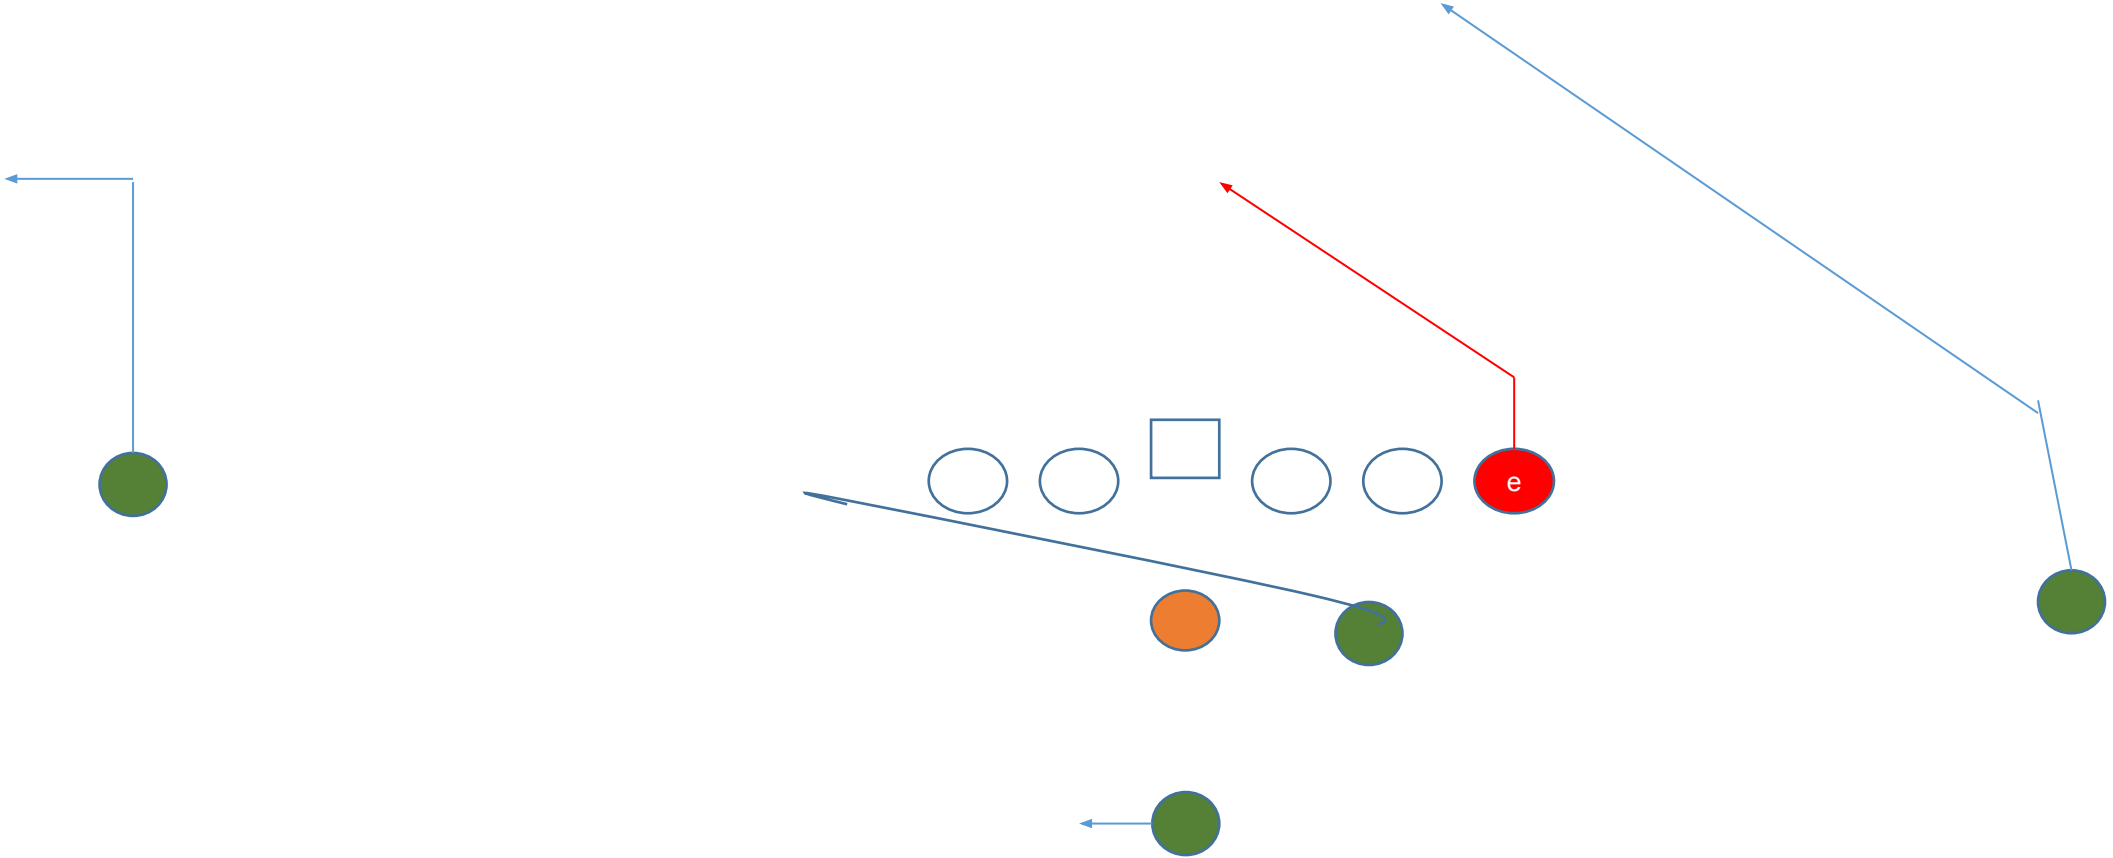

ISO 1,2

Texas

Shotgun Trio 4WR 1RB  
PA QB OUT

3

Singback Dice slot 1RB 1TE 3WR

PA Boot

Shotgun Splid Flex 1RB 1TE 3WR  
Power 0

Shotgun Spread 1RB 0TE 4WR  
Deep Attack

Shotgun Poubles On 1RB 1TE 3 WR  
PA Dagger

Shotgun Snugs flip 1RB 0TE 4WR  
PA WR Cross

Pistol Trips 1RB 1TE 3WR  
PA HB Flat

Pistol Strong 2RB 1TE 2WR  
PA Boot Lt

Pistol Strong 2RB 1TE 2WR  
Read Option R