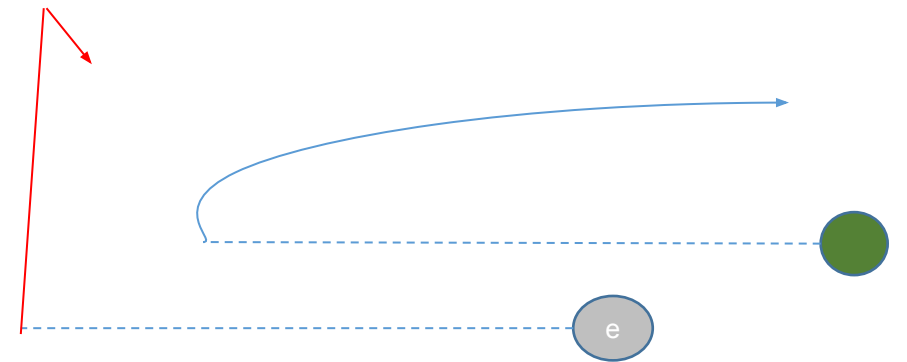

Shotgun Poubles On 1RB 1TE 3 WR  
PA Dagger

Shotgun Snugs flip 1RB 0TE 4WR  
PA WR Cross

Pistol Trips 1RB 1TE 3WR  
PA HB Flat

Pistol Strong 2RB 1TE 2WR  
PA Boot Lt

Pistol Strong 2RB 1TE 2WR  
Read Option R

Pistol Week 2RB 1TE  
Y Corner

Shotgun Trio 4WR 1RB  
PA QB Read

I TE Flip 2RB 1TE 2WR

PA Panthers

Singleback  
Stick

Tight Slots

1RB 1TE 3WR

Shotgun Hevy Panther  
QB Power

Shotgun Y-Slot  
Quik slant

Wildcat Slot Flex 2RB 1TE 1WR  
Power

Shotgun Empty Trey 1TE 4WR  
WR Screen

Weak I Twins  
Power 0

Shotgun Normal 1RB 1TE 3WR  
45 Quick Base