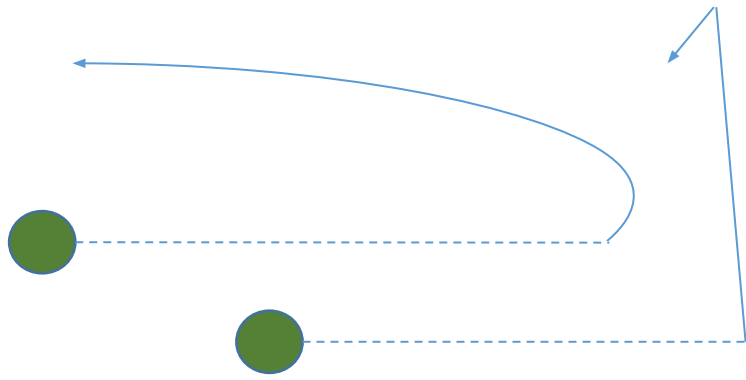

9

9

Shotgun Spread 1RB 0TE 4WR
Deep Attack

Shotgun Poubles On 1RB 1TE 3 WR
PA Dagger

Shotgun Snugs flip 1RB 0TE 4WR
PA WR Cross

Pistol Trips 1RB 1TE 3WR
PA HB Flat

Pistol Strong 2RB 1TE 2WR
PA Boot Lt

Pistol Strong 2RB 1TE 2WR
Read Option R

Pistol Week 2RB 1TE
Y Corner

Shotgun Trio 4WR 1RB
PA QB Read

I TE Flip 2RB 1TE 2WR

PA Panthers

Singleback
Stick

Tight Slots

1RB 1TE 3WR

Stroug I Close 2RB 1TE 2WR
PA Scissors

Shotgun Hevy Panther
QB Power

Shotgun Y-Slot
Quik slant

Wildcat Slot Flex 2RB 1TE 1WR
Power

Shotgun Empty Trey 1TE 4WR
WR Screen

Weak I Twins
PA Power 0

Weak I Twins
Power 0

Shotgun Normal 1RB 1TE 3WR
45 Quick Base