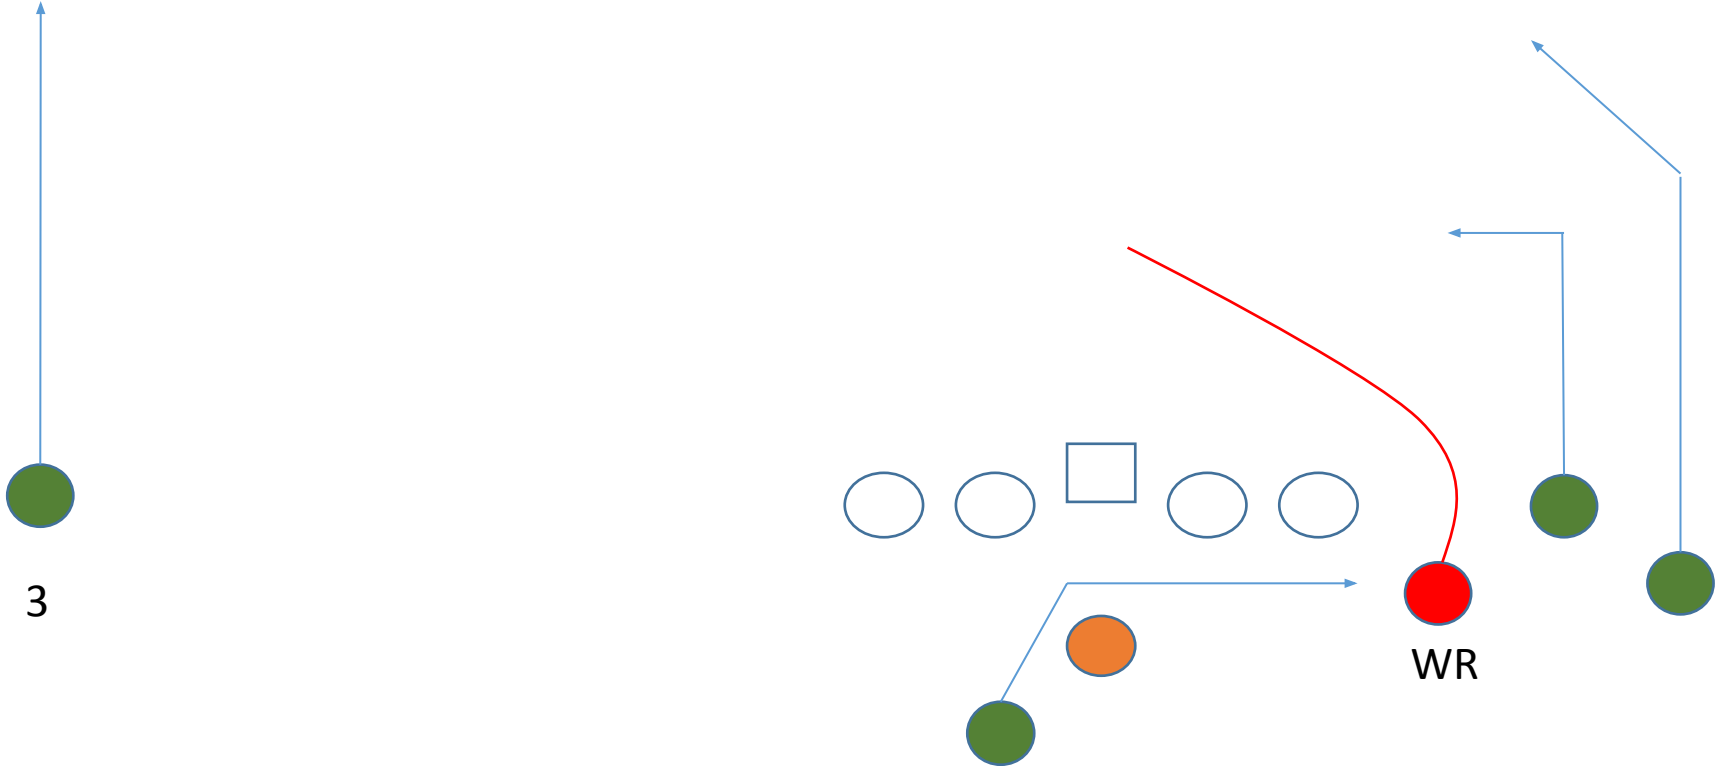

Shotgun Trio 4WR 1RB
PA QB Read