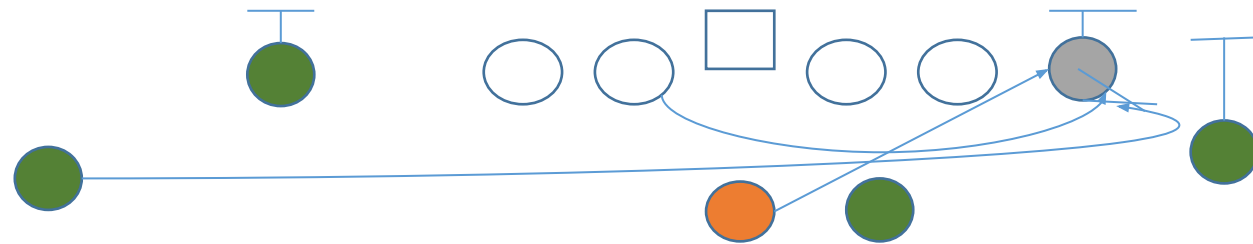

Pistol Week 2RB 1TE  
Y Corner

Shotgun Trio 4WR 1RB  
PA QB Read

I TE Flip 2RB 1TE 2WR

PA Panthers

Singleback  
Stick

Tight Slots

1RB 1TE 3WR

Stroug I Close 2RB 1TE 2WR  
PA Scissors

Shotgun Hevy Panther  
QB Power

Shotgun Y-Slot  
Quik slant

Wildcat Slot Flex 2RB 1TE 1WR  
Power

Shotgun Empty Trey 1TE 4WR  
WR Screen

Weak I Twins  
PA Power 0

Weak I Twins  
Power 0

Shotgun Normal 1RB 1TE 3WR  
45 Quick Base