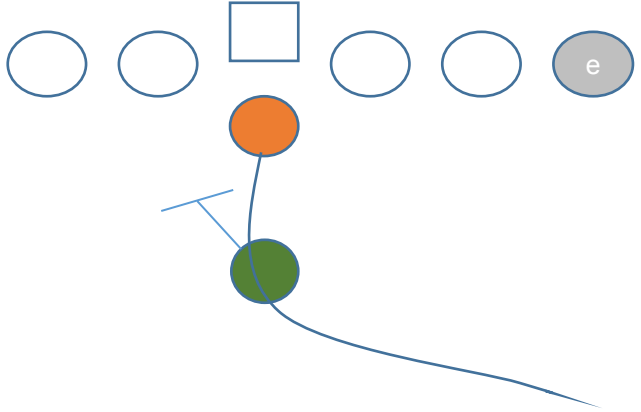

I TE Flip

2RB 1TE 2WR

Curls

I Twins TE

2RB 2TE 1WR

Power 0

Ipro 2RB 1TE 2WR

WAK 3,4

ISO 1,2

Texas

Shotgun Trio 4WR 1RB  
PA QB OUT

3

Singback Dice slot 1RB 1TE 3WR

PA Boot

Shotgun Splid Flex 1RB 1TE 3WR  
Power 0

Shotgun Spread 1RB 0TE 4WR  
Deep Attack

Shotgun Poubles On 1RB 1TE 3 WR  
PA Dagger

Shotgun Snugs flip 1RB 0TE 4WR  
PA WR Cross

Pistol Trips 1RB 1TE 3WR  
PA HB Flat

Pistol Strong 2RB 1TE 2WR  
PA Boot Lt

Pistol Strong 2RB 1TE 2WR  
Read Option R

Pistol Week 2RB 1TE  
Y Corner

Shotgun Trio 4WR 1RB  
PA QB Read

I TE Flip 2RB 1TE 2WR

PA Panthers

Singleback  
Stick

Tight Slots

1RB 1TE 3WR

Stroug I Close 2RB 1TE 2WR  
PA Scissors