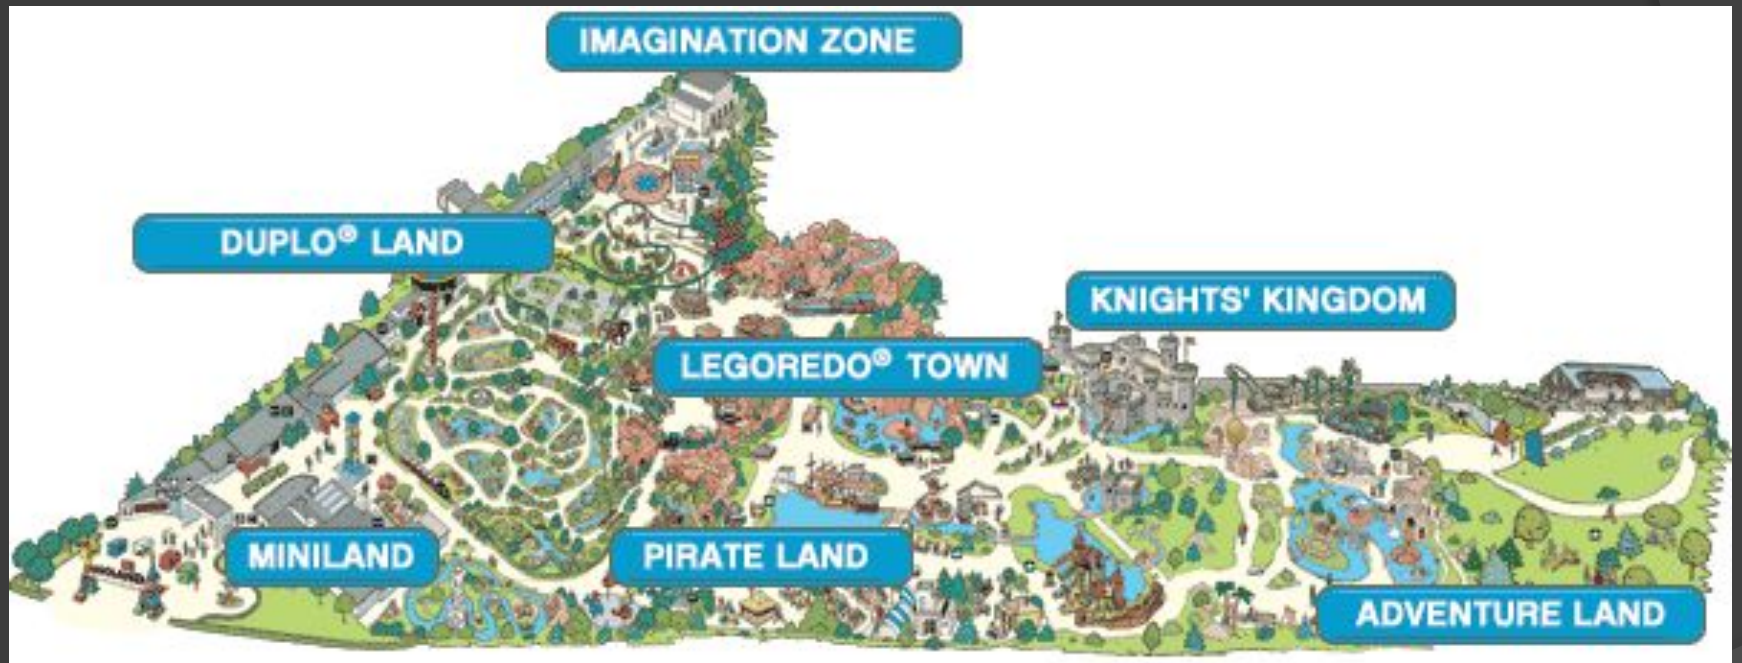

"LEGOLEND"

"Legoland" recreational park of the known baby company Lego was opened in Germany most recently and is located in woodland between Munich and Stuttgart.

The Amusements are oriented on baby from 2 before 12 years.

Except attraction, for baby is designed special developping plays, as well as different presentations

- In park are prepared 50 million cube, from which children, following its fantasies, can build the gigantic fantastic figures.