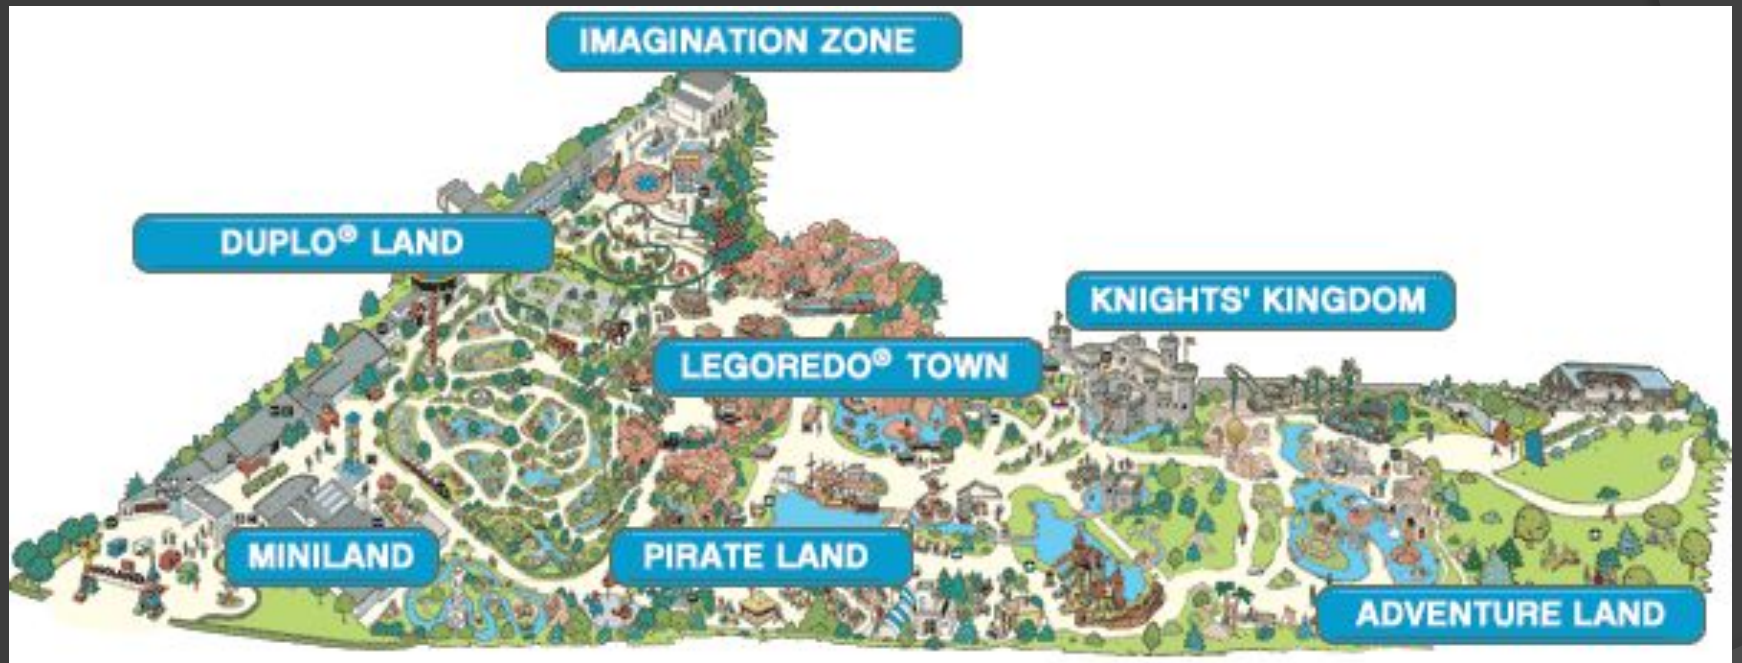

"LEGOLEND"

"Legoland" recreational park of the known baby company Lego was opened in Germany most recently and is located in woodland between Munich and Stuttgart.

The Amusements are oriented on baby from 2 before 12 years.

Except attraction, for baby is designed special developping plays, as well as different presentations

- ◎ In park are prepared 50 million cube, from which children, following its fantasies, can build the gigantic fantastic figures.