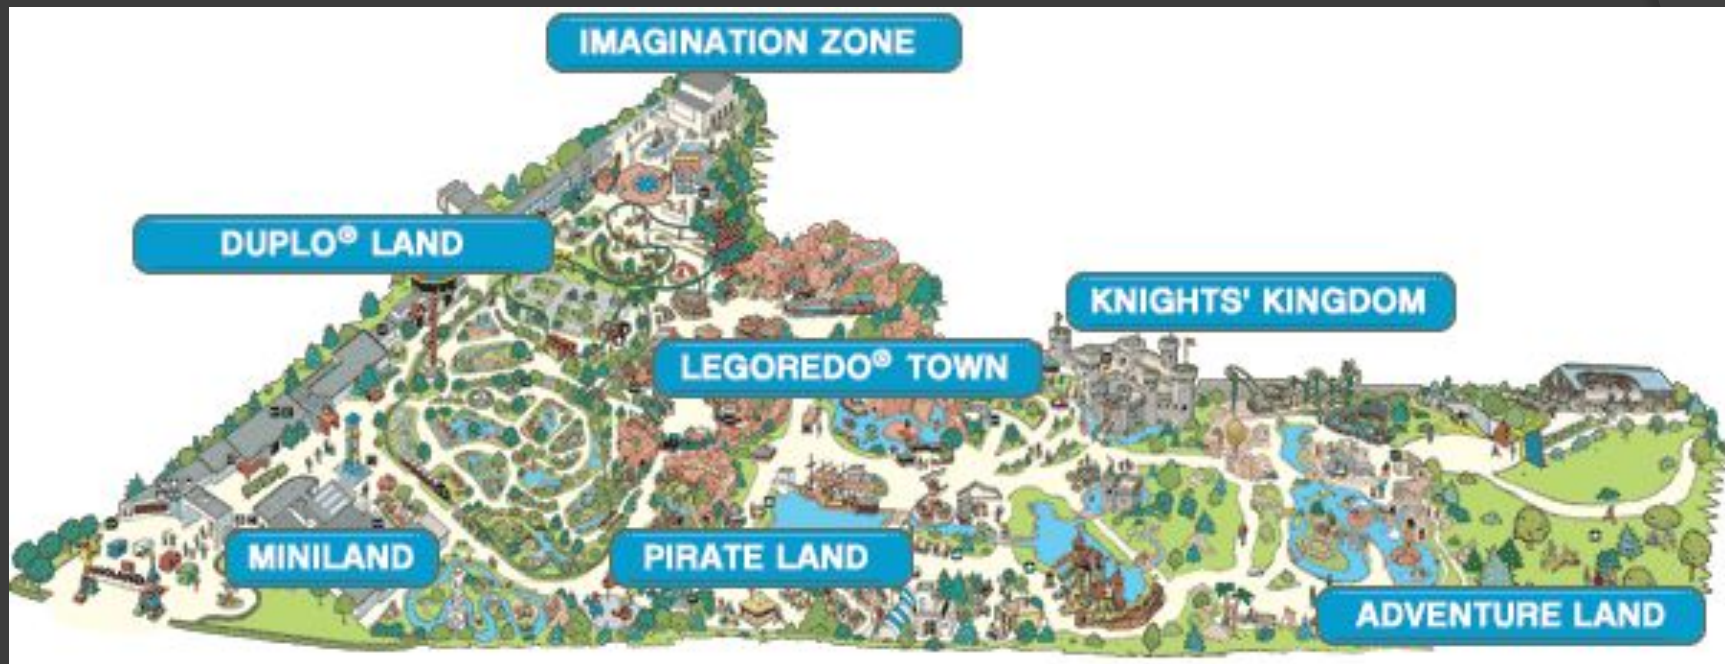

"LEGOLEND"

"Legoland" recreational park of the known baby company Lego was opened in Germany most recently and is located in woodland between Munich and Stuttgart.

The Amusements are oriented on baby from 2 before 12 years.

Except attraction, for baby is designed special developping plays, as well as different presentations

- In park are prepared 50 million cube, from which children, following its fantasies, can build the gigantic fantastic figures.