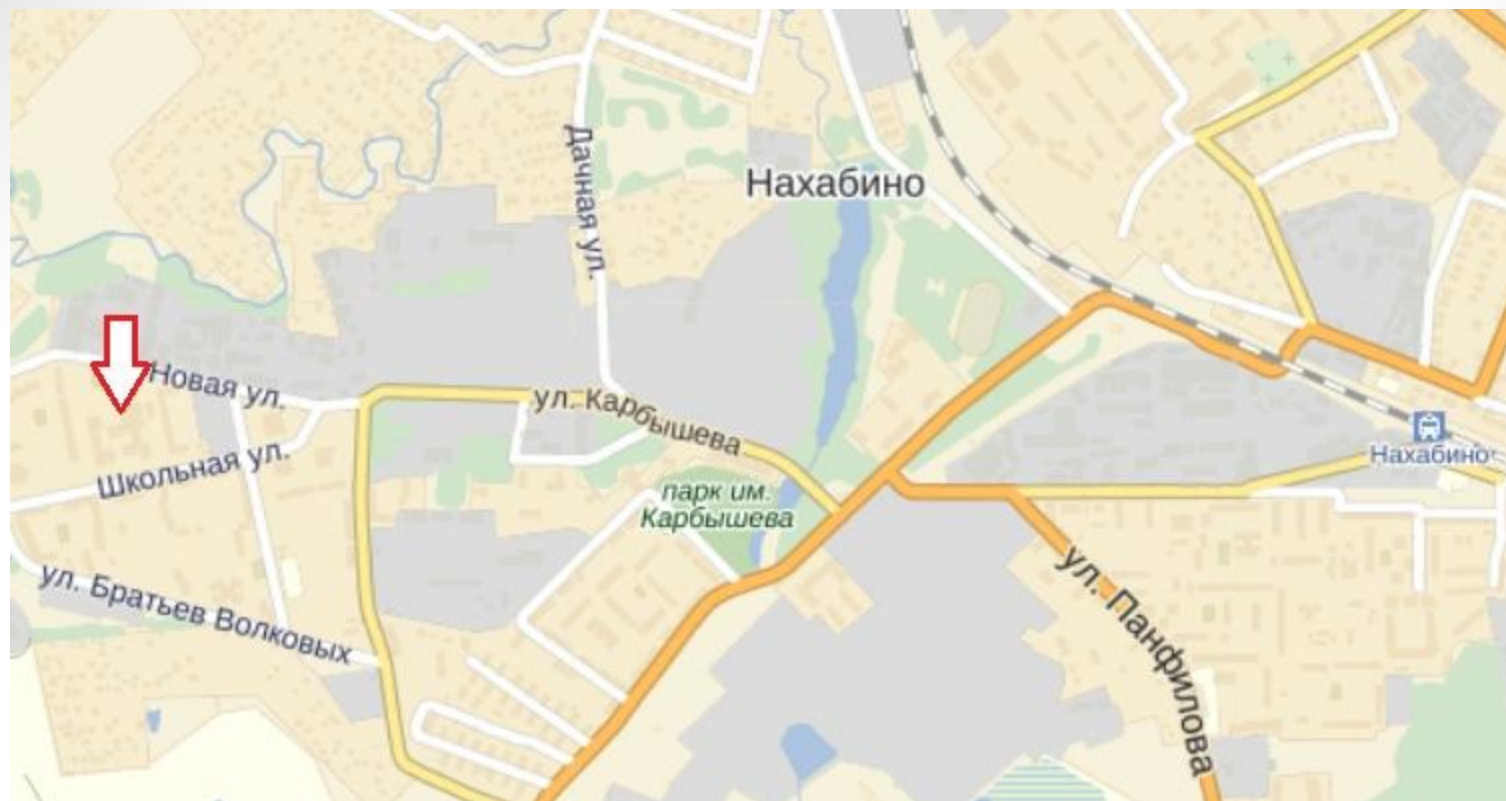

Отчет о прохождении педагогической практики

“Нахабинская гимназия №4”

Муниципальное бюджетное общеобразовательное учреждение

Mount Rushmore National Monument is a national park and the granite face of Mount Rushmore. The granite face is sculpted by Gutzon Borglum and later by his son Lincoln Borglum. Mount Rushmore contains 14 sculptures of the heads of former United States presidents (in order from left to right): George Washington, Thomas Jefferson, Abraham Lincoln and Franklin D. Roosevelt. The entire monument covers 177 acres and is 1,390 feet above sea level.

Informational card with a small image and text, likely related to a national park or monument.

The 18th of December

Ex. 22, 25
p. 18-19

WB

уро
сугамь