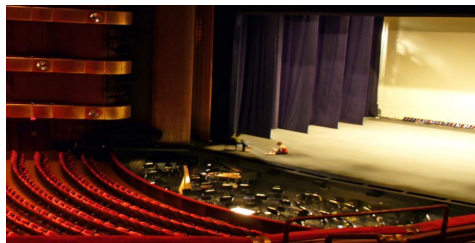

В ТЕАТРЕ ЕСТЬ: ОРКЕСТРОВАЯ ЯМА