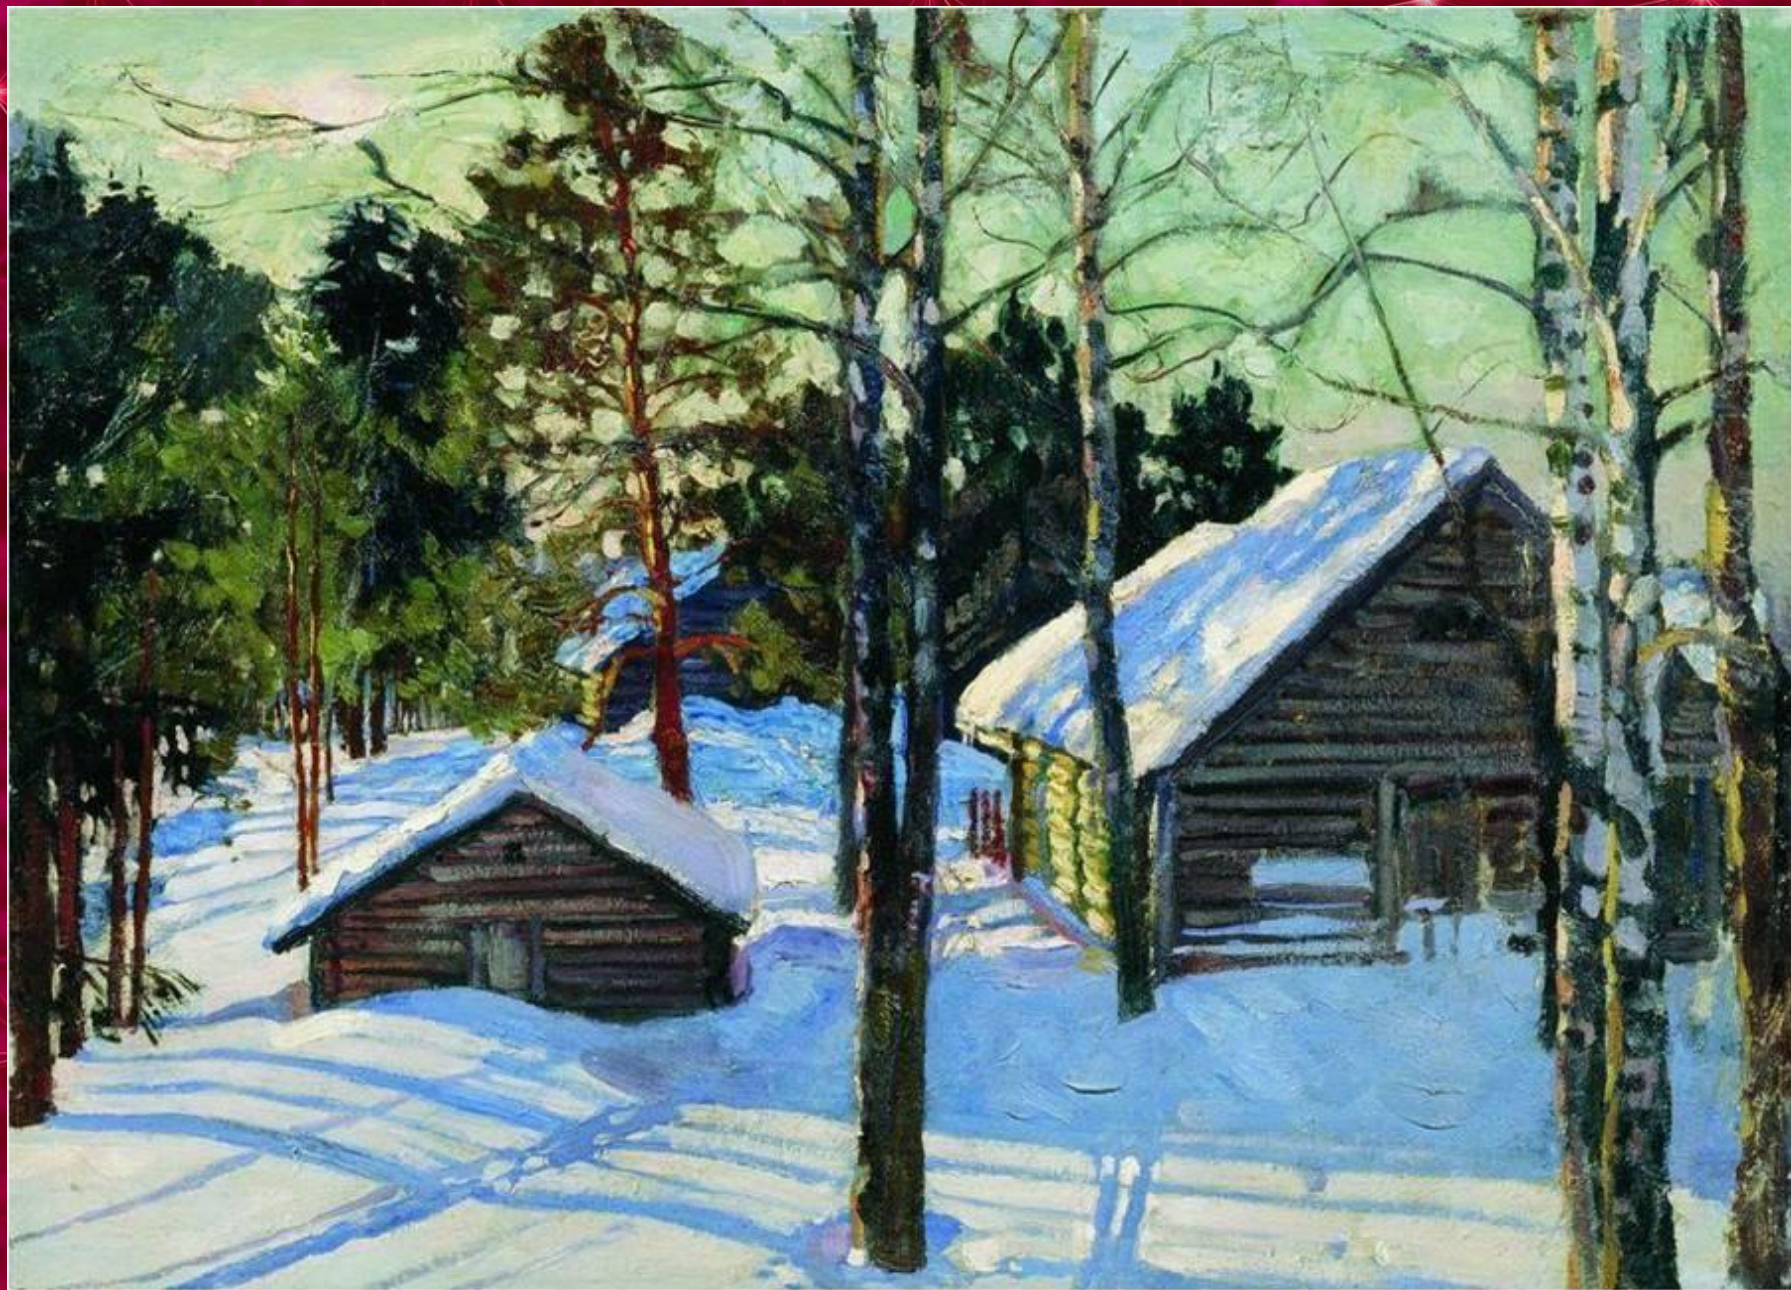

Жуковский С. Ю. Зима