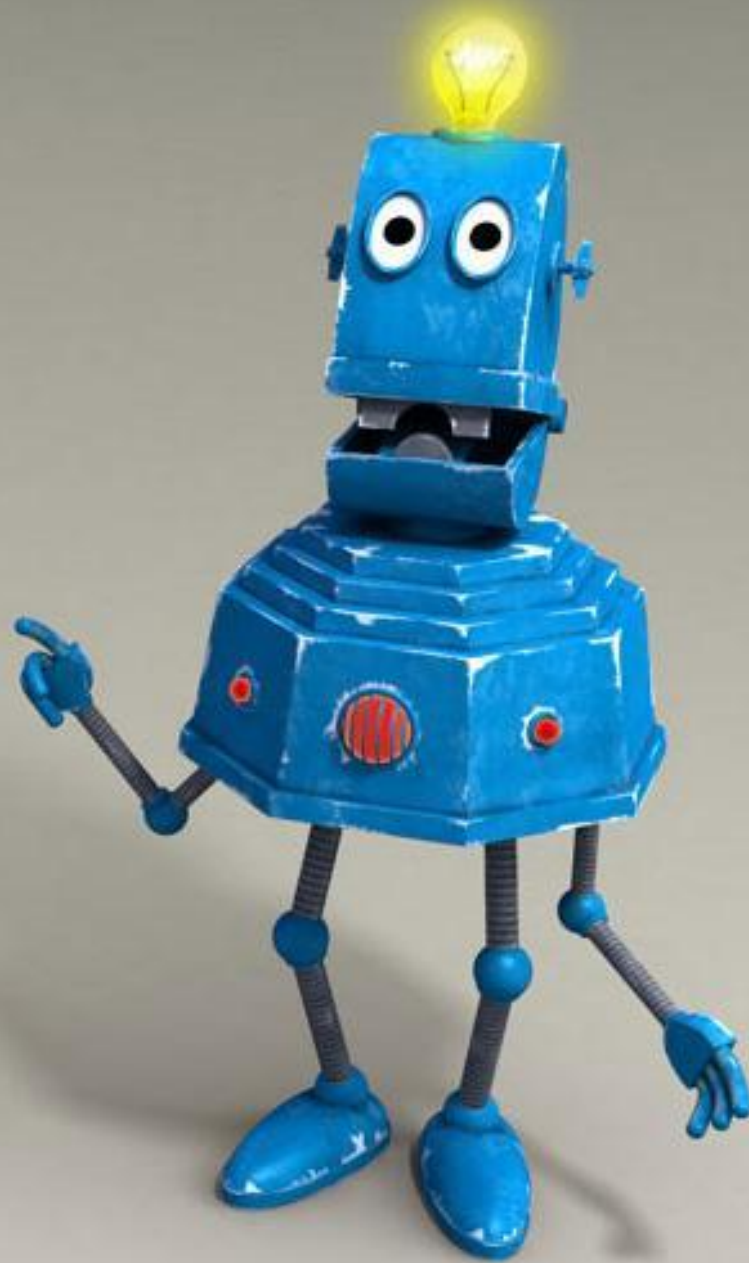

# Космическое путешествие

S O S

MP3SORT.COM

A blue planet, possibly Uranus, is shown against a black background. The planet has a prominent bright, yellowish-green equatorial band. The text "S O S" is overlaid in large, bold, red letters across the upper portion of the planet.