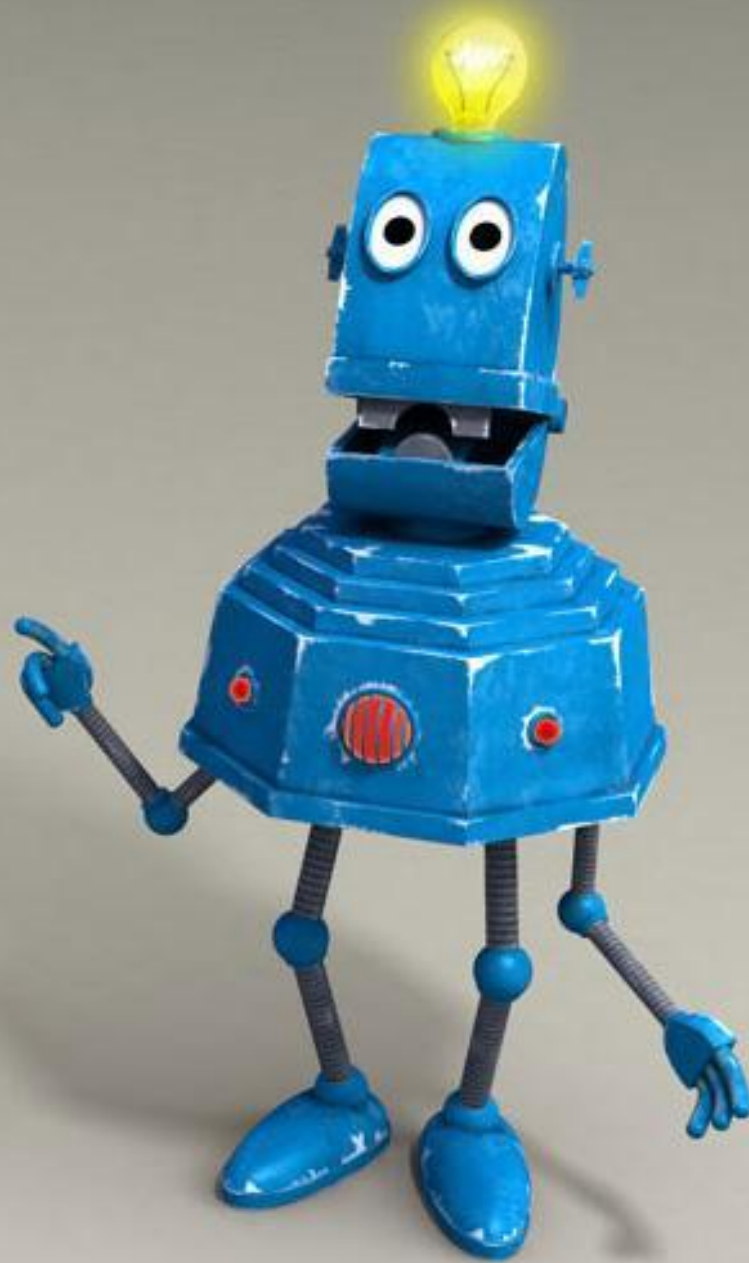

Космическое путешествие

S O S

MP3SORT.COM

A blue planet, possibly Uranus, is shown against a black background. The planet has a prominent bright, yellowish-green equatorial band. The text "S O S" is overlaid in large, bold, red letters across the upper portion of the planet.