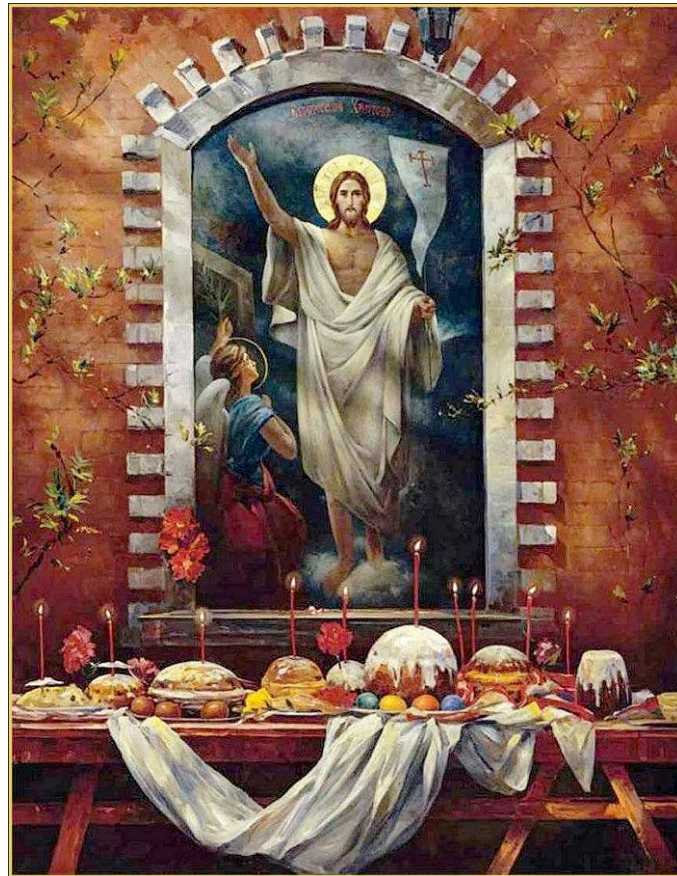

Нестеренко В.И. «Пасха»