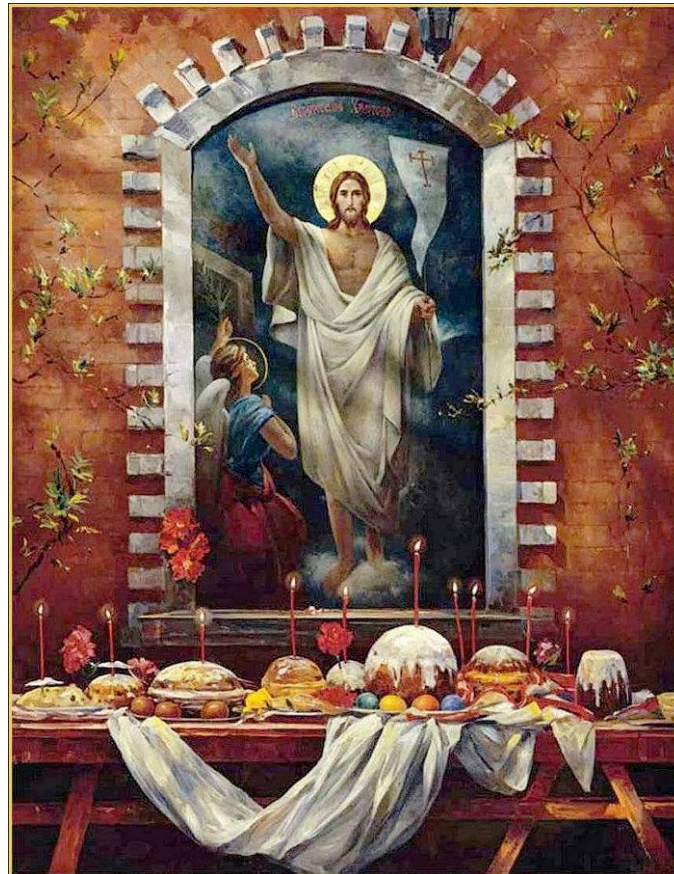

Нестеренко В.И. «Пасха»