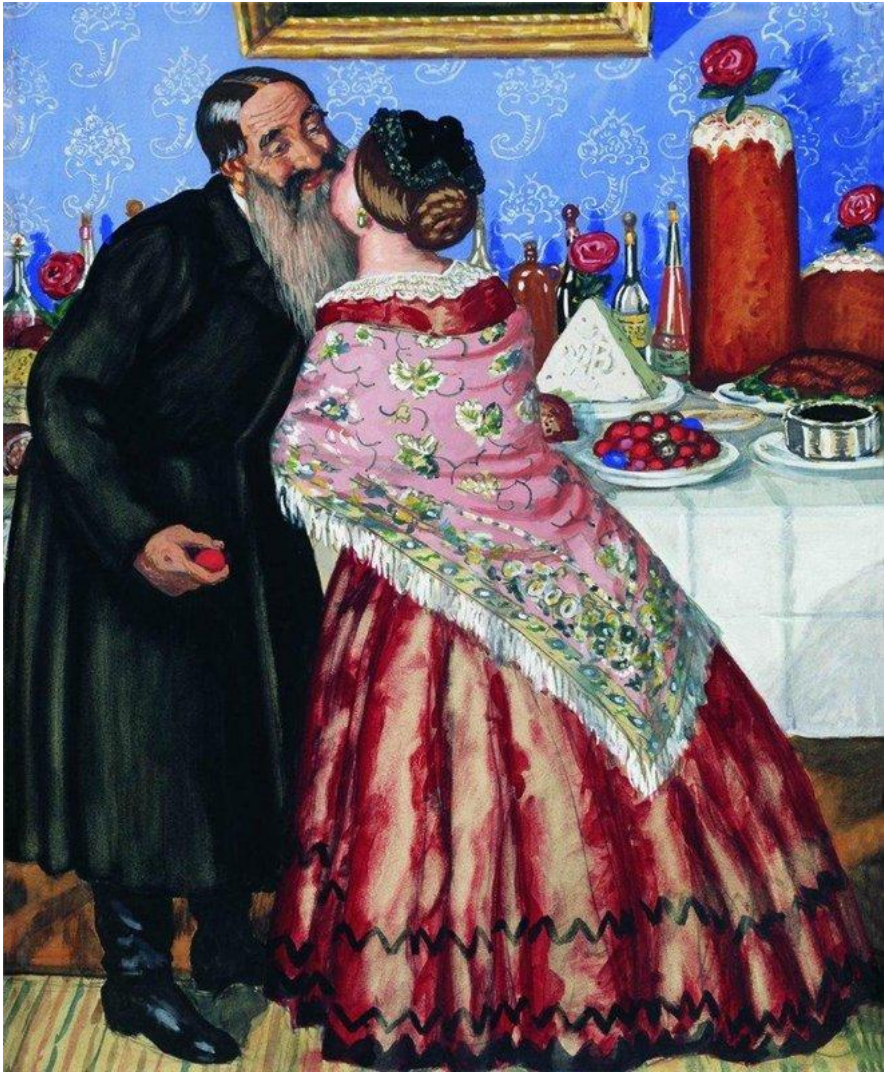

The background is a painting of a church with a large crowd of people in front of it. The church has a prominent blue dome and a cross on top. The scene is set in a park-like area with many bare trees. The sky is a clear, bright blue. The overall style is that of a classical or realist painting.

Нестеренко В.И. «Пасха»

Богданов-Бельский Николай Петрович «В церкви»

Богданов-Бельский Николай Петрович. Пасха бобыля

Бычков Виктор Алексеевич «Пасха»

Источники

https://img-fotki.yandex.ru/get/6447/41649292.c8/0_6d07f_89e146f8_-1-XXL