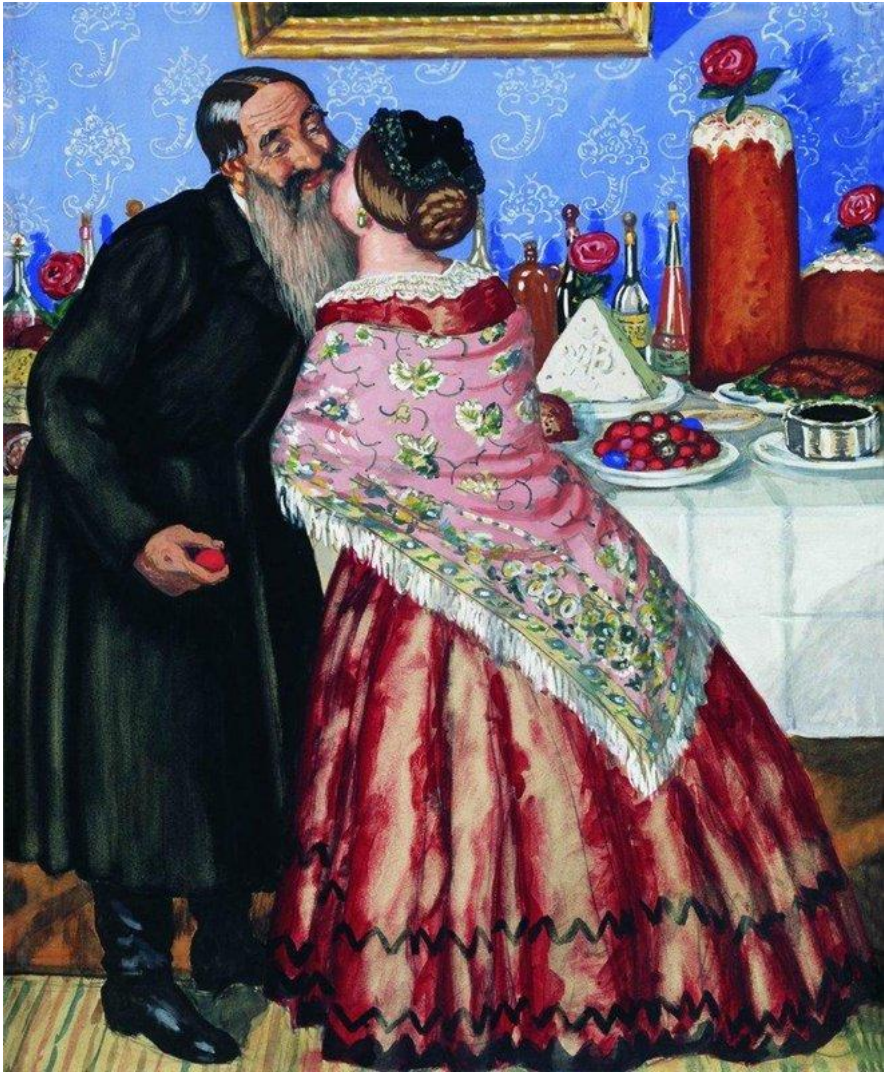

The background is a painting of a church with a large crowd of people gathered in front of it. The church has a prominent blue dome and a cross on top. The scene is set outdoors with trees and a blue sky. The text is overlaid on the painting.

Нестеренко В.И. «Пасха»

Богданов-Бельский Николай Петрович «В церкви»

Богданов-Бельский Николай Петрович. Пасха бобыля

Бычков Виктор Алексеевич «Пасха»

Источники

https://img-fotki.yandex.ru/get/6447/41649292.c8/0_6d07f_89e146f8_-1-XXL