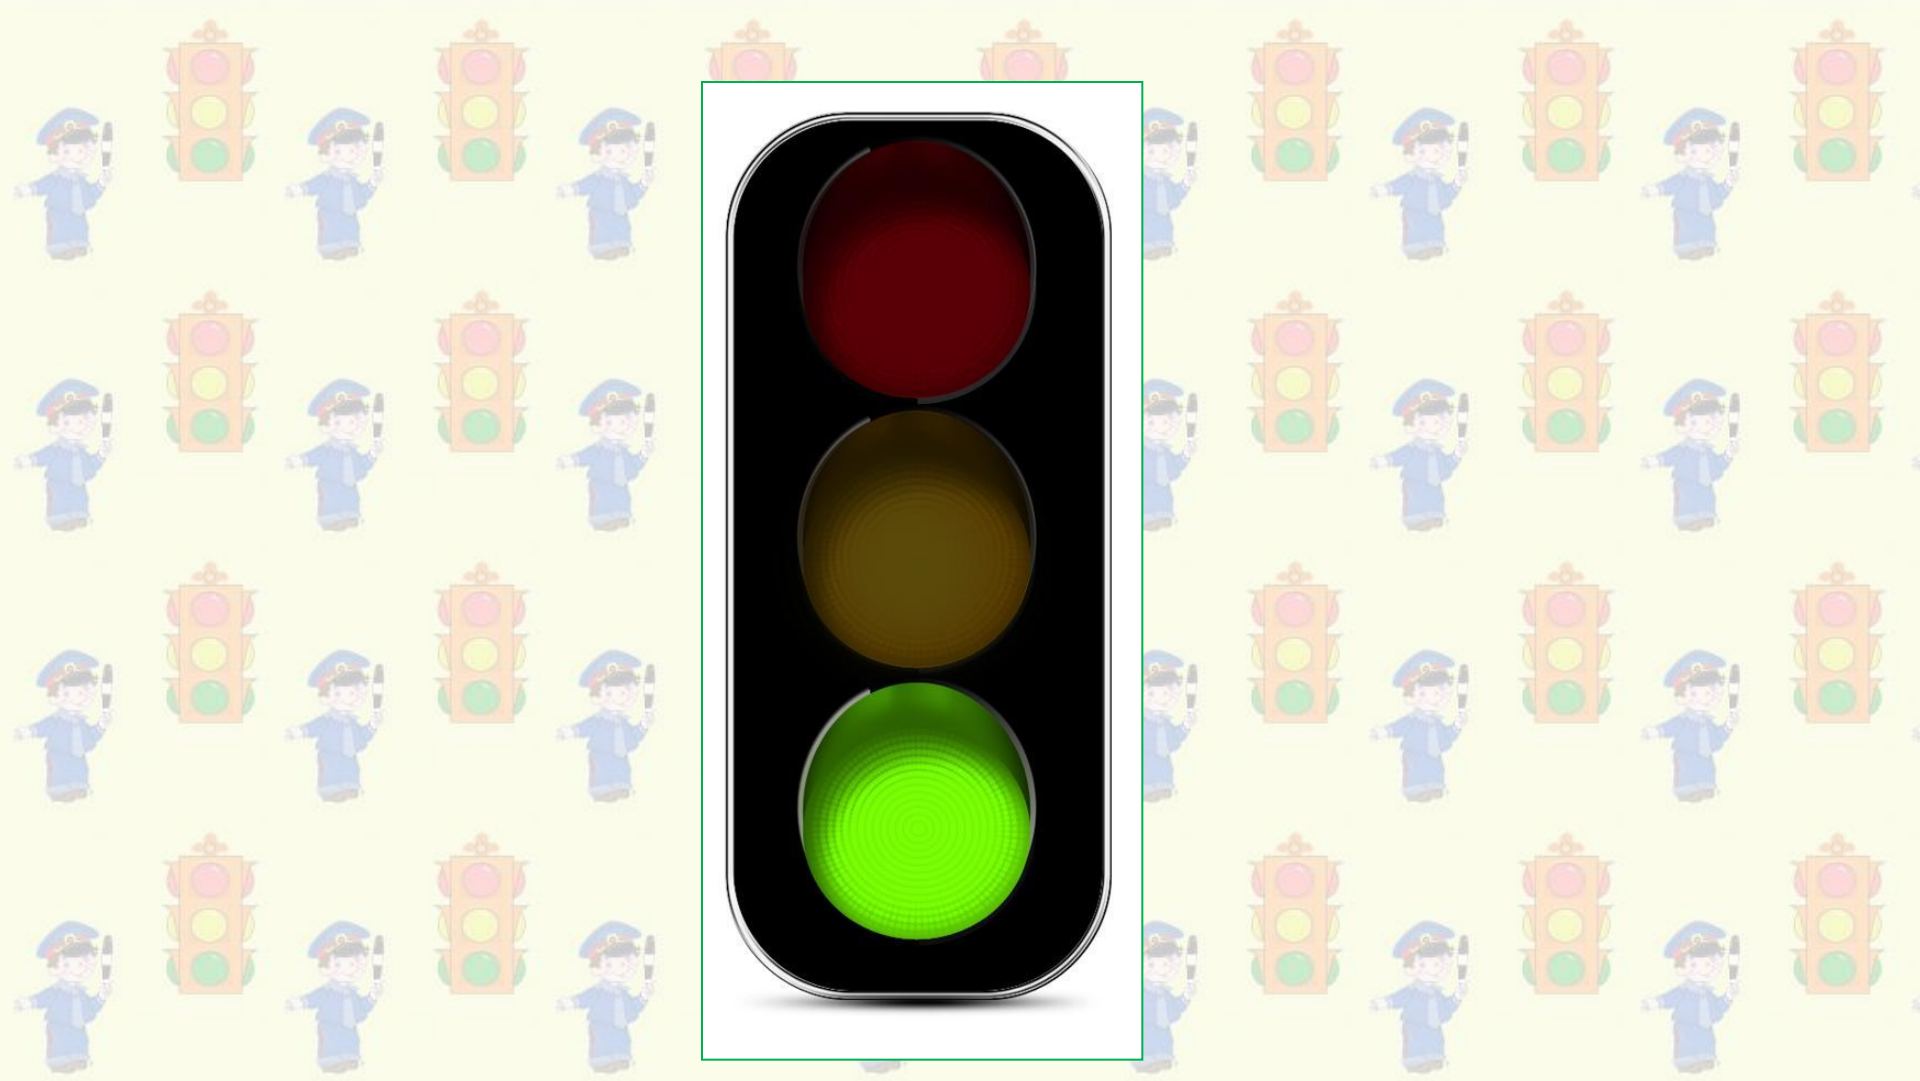

Езда на велосипедях
запрещена

Пешеходный переход

Подземный переход

Зебра

The background of the slide is a repeating pattern of traffic lights and police officers. The traffic lights are arranged in a grid, and the police officers are smaller icons interspersed between them. The entire scene is framed by a double-line border, with the inner line being red and the outer line being green. The background color is a light yellow-green.