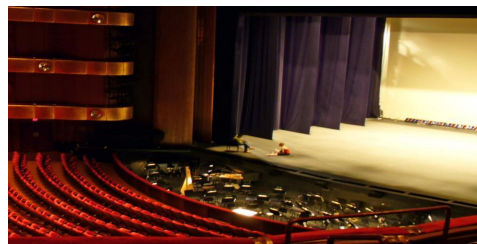

В ТЕАТРЕ ЕСТЬ: ОРКЕСТРОВАЯ ЯМА