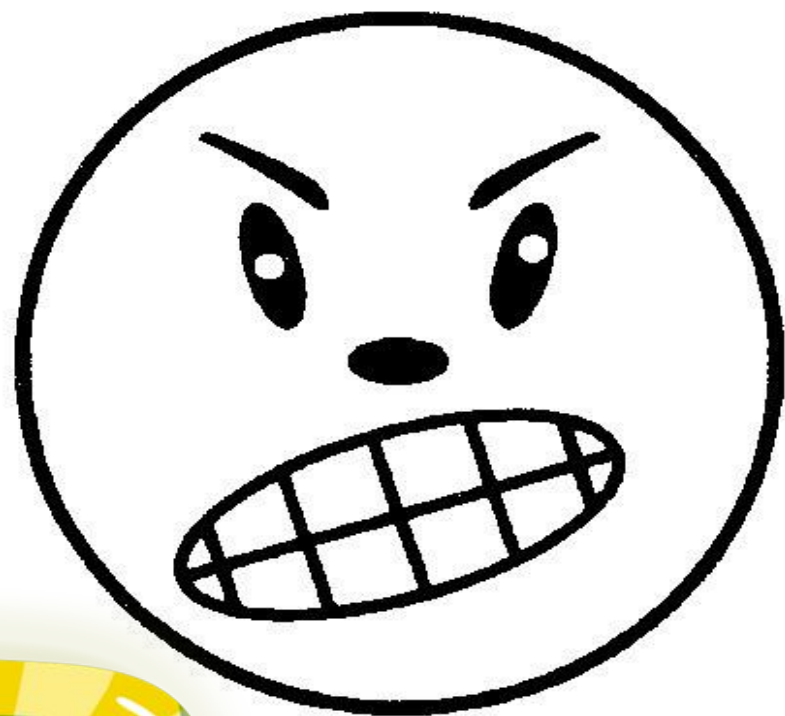

# Угадай ЭМОЦИЮ

РАДОСТЬ

A cartoon illustration of a sad face character with large, wide eyes and a downturned mouth, sitting on a blue and white striped chair. The character is surrounded by colorful confetti and a speech bubble. The background is a solid blue color with decorative dotted circles in various colors (green, yellow, pink, blue).

ГРУСТЬ (ПЕЧАЛЬ)

УДИВЛЕНИЕ

СТРАХ

СПОКОЙСТВИЕ

ЗЛОСТЬ

МОЛОДЦЫ!