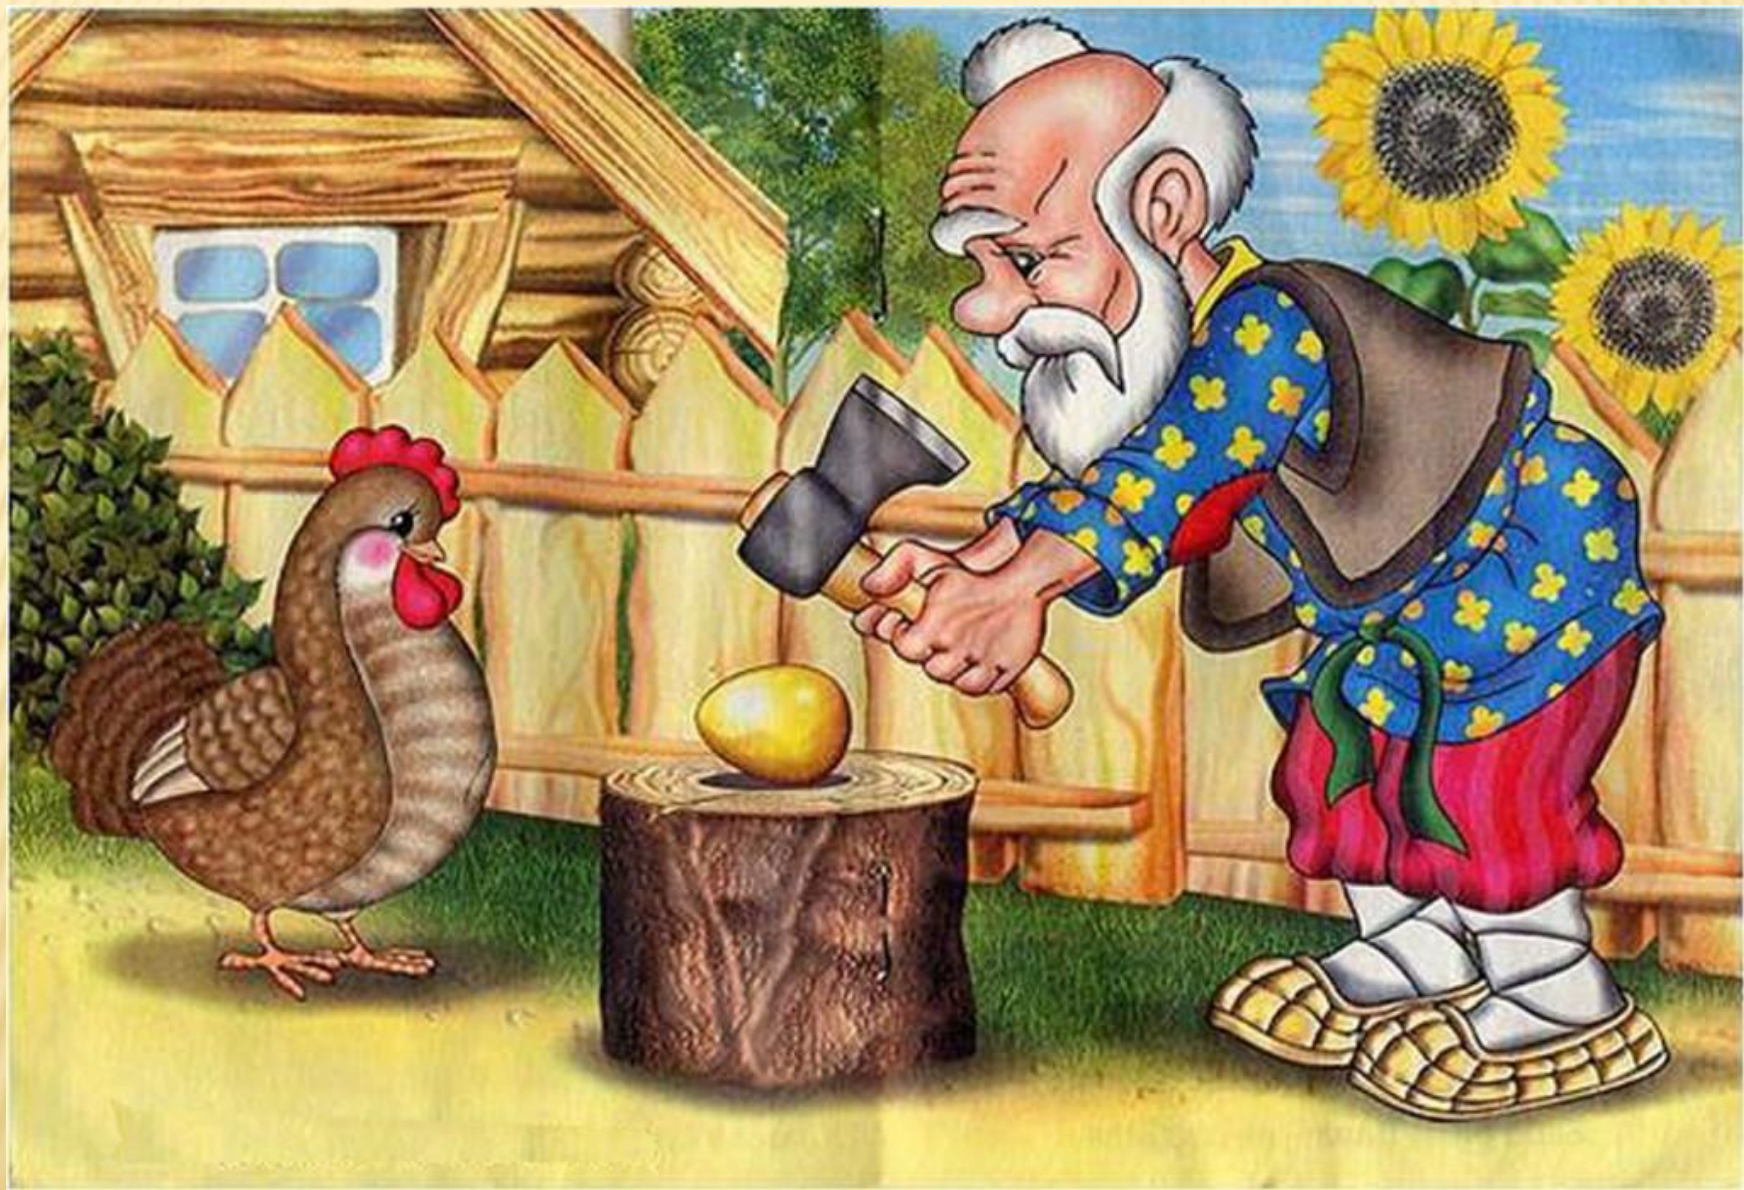

«В гостях у сказки»

ІРИНА ПЕТУХ

A woman with a mustache, wearing a red patterned dress and a floral hat, leans on a window with ornate wooden shutters. A speech bubble is positioned above her head. The window has blue panels with red floral designs. The background is dark, and the overall scene is framed by a decorative border.

**ВОТ И СКАЗОЧКЕ
КОНЕЦ!**