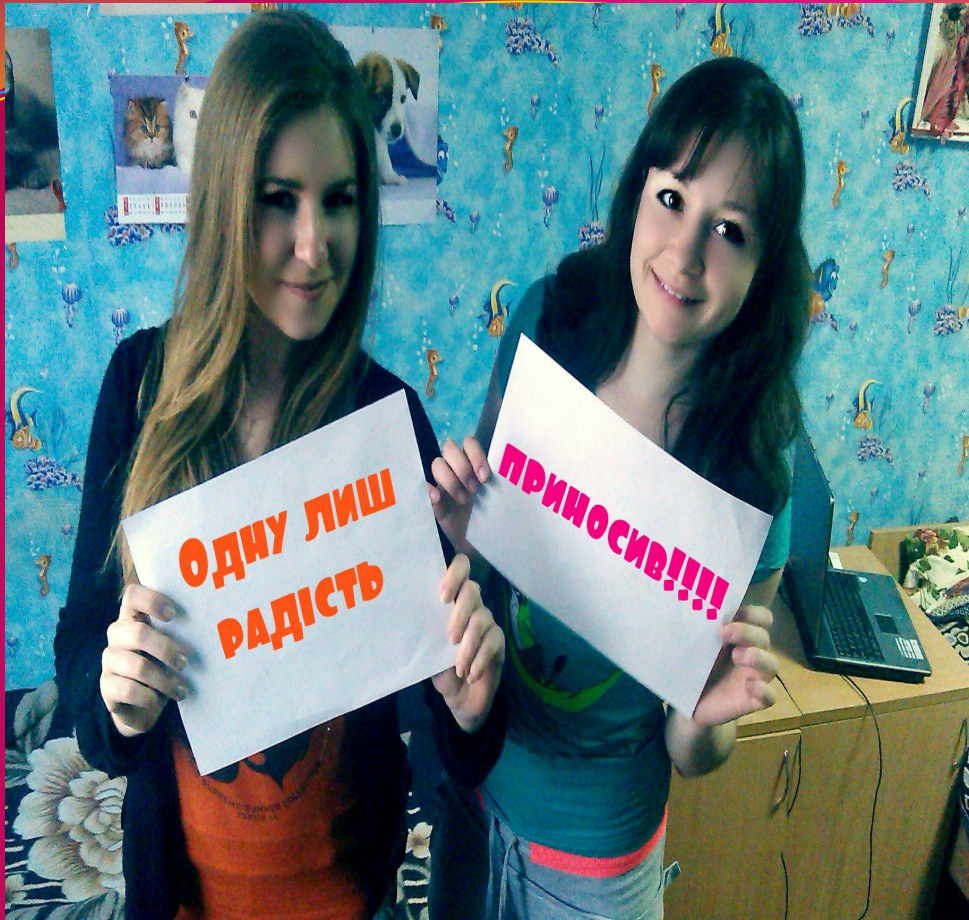

ПРИВІТАНН

Я

The background of the image is a soft-focus field of pink cherry blossoms. The petals are a delicate, light pink color, and the centers of the flowers are visible, showing yellow stamens. The lighting is bright and diffused, creating a bokeh effect with many small, out-of-focus light spots in shades of white and pale yellow, giving the overall scene a dreamy and celebratory atmosphere.

**Дорога наша
Юліє Володимирівно!**

Вітаємо Вас
З ДНЕМ
НАРОДЖЕННЯ!

На роки довгі
добра!

Вітаємо!!!!