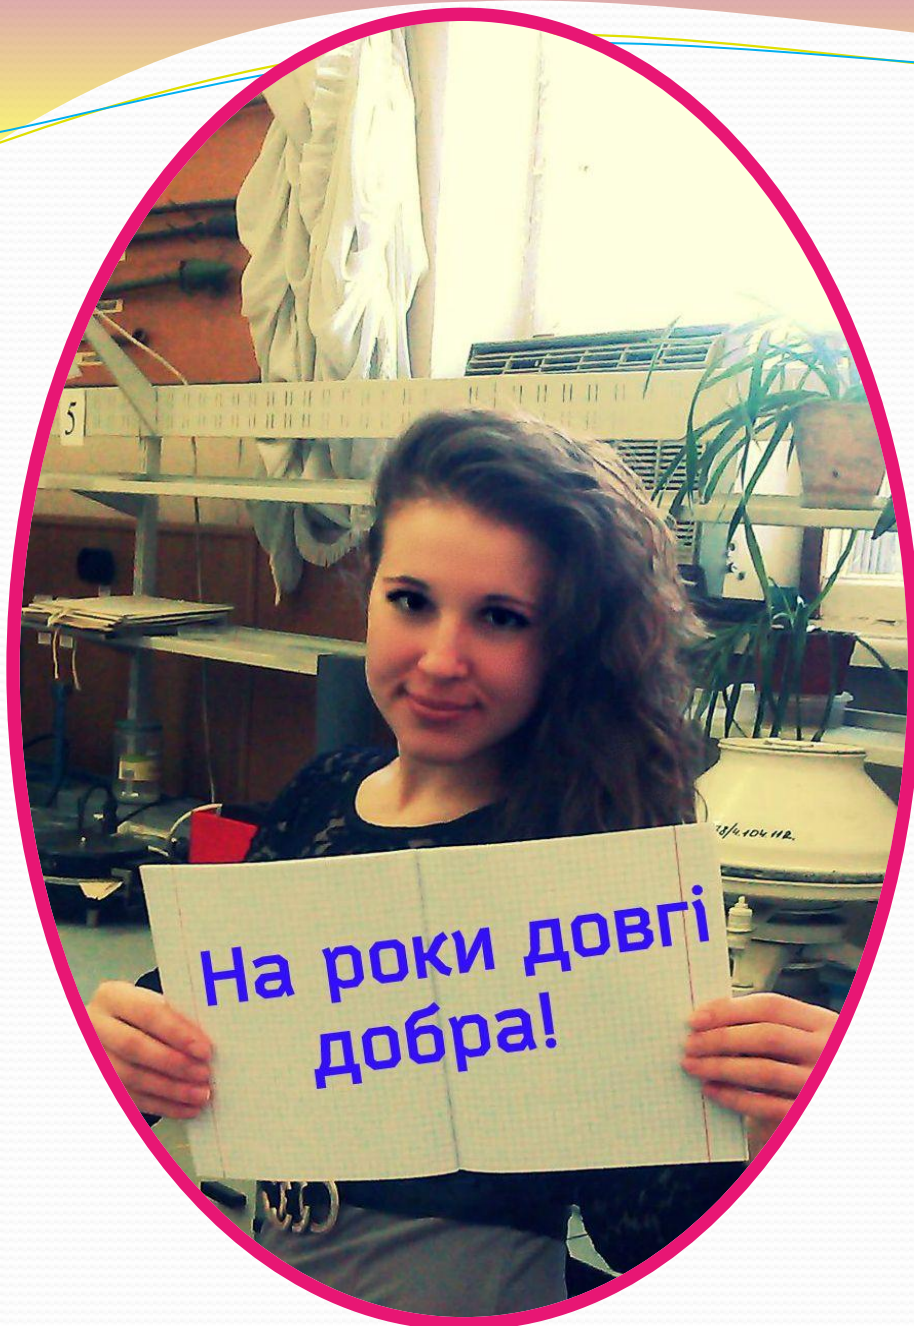

На роки довгі
добра!