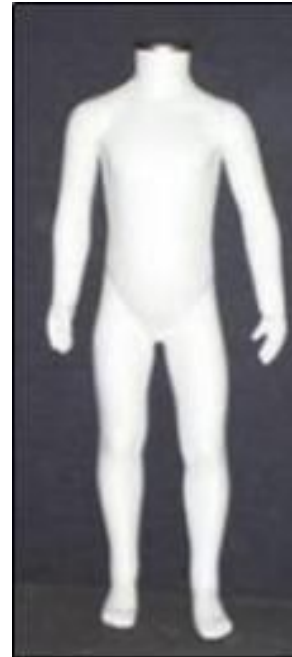

Product Size of LCW Mannequins

LCW Woman Mannequins

A02B01C0D8

A02B01C0D11

A02B03C0D14

We use **S size** for the tops and for bottoms if it is slim fit **WE USE 38 size** if it is not, we use **36 sizes**.

LCW Woman Torsos

A02B00C0D5

A02B00C0D2

We use **S size** products for the torsos

LCW Woman Mannequins

A01B01C0D8

A01B01C0D11

For the top and slim fit products we use **L size** but loosen fits we use **M size**, and for trouseres we use **32-34 sizes**

LCW Man Torsos

A01B00C0D2

A01B00C0D5

For slim fit products we use **L size** but if it is not we use **M size**

LCW Toddler Torsos

A03B05C0D14

4 years products are to be used on them

WKK Boy Mannequins

12 years old mannequin

A03B11C0D14

11 or 12 years products are to be used on them
to be used on them

8 years old mannequin

A03B09C0D14

7 or 8 years products are to be used on them
Note; please do not use 6 years products on them