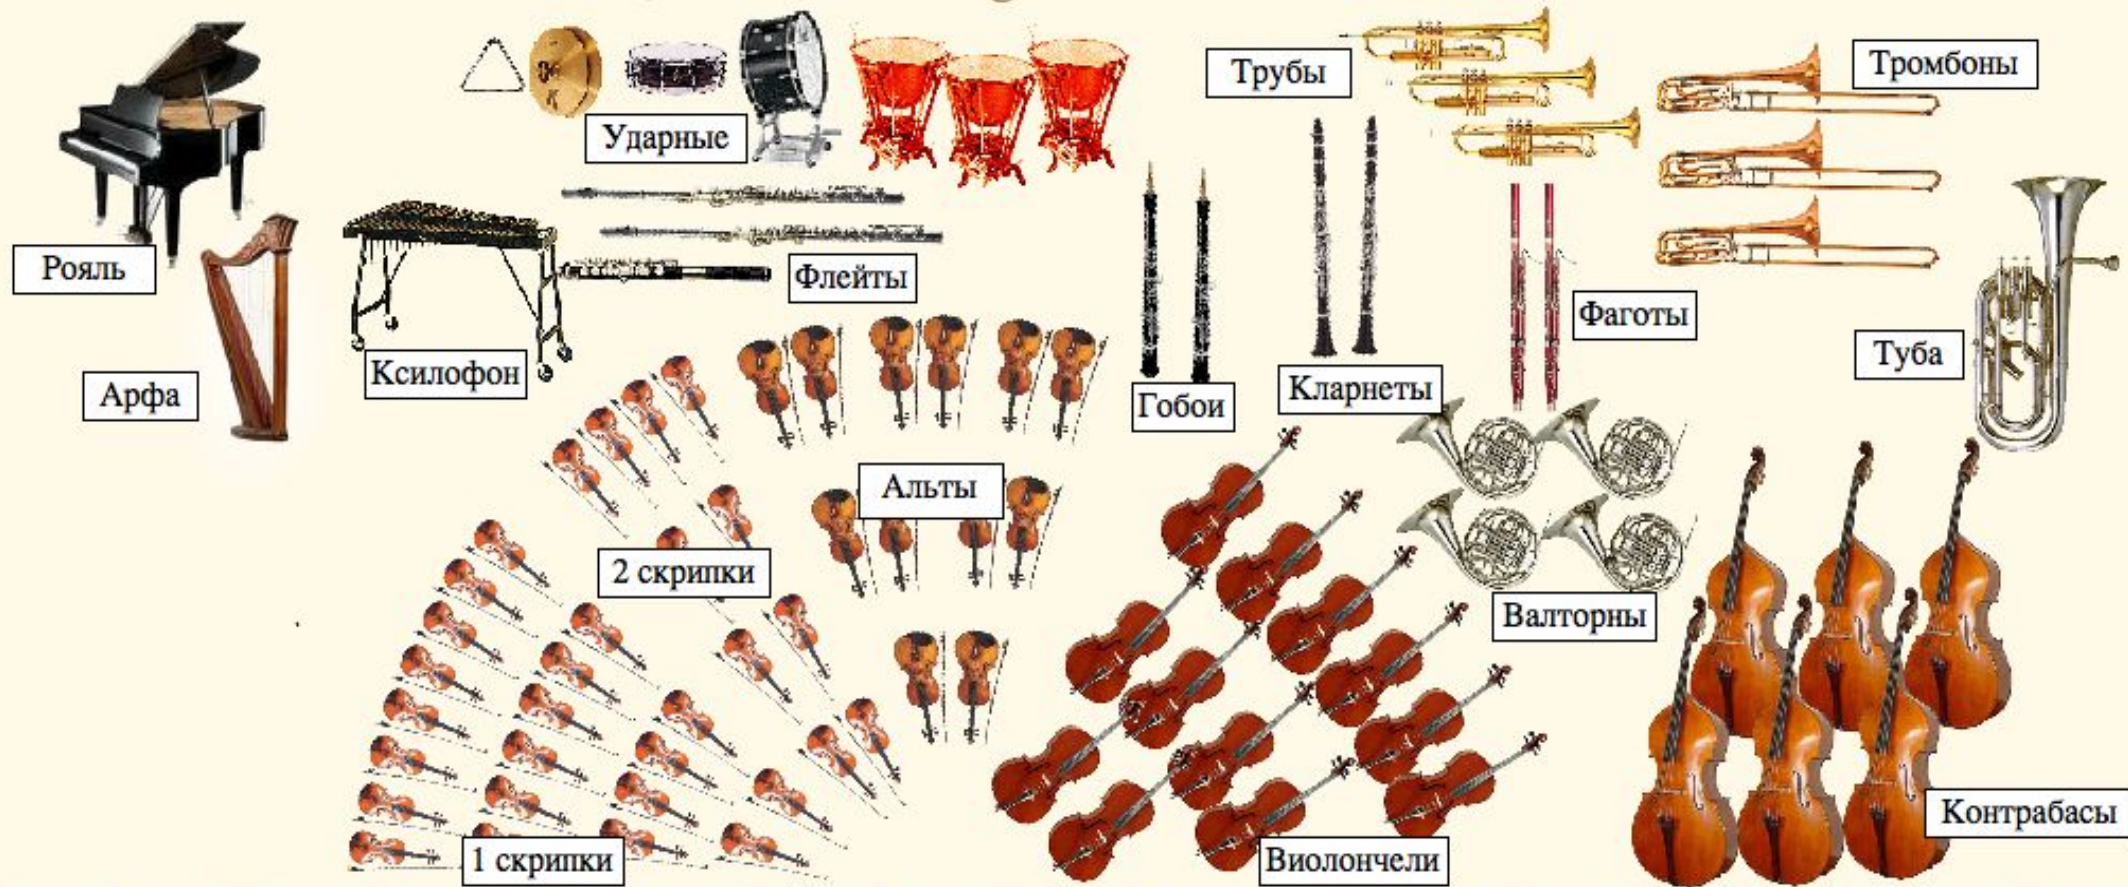

The background is a light beige, textured surface resembling aged paper. It is scattered with various musical symbols, including treble clefs, eighth notes, and pairs of eighth notes, in shades of brown, gold, and red. The symbols are distributed across the entire frame, creating a musical atmosphere.

Симфонический оркестр

Оркестровая яма в Мариинском театре

Симфонический оркестр

Расположение на сцене инструментов симфонического оркестра.

Струнные инструменты

Скрипка

Альт

Струнные инструменты

The background of the image is a light beige, textured surface resembling aged paper. It is scattered with various musical symbols, including treble clefs, eighth notes, and pairs of beamed eighth notes. The symbols are rendered in a soft, golden-brown color with a slight shadow, giving them a three-dimensional appearance as if they are floating or resting on the paper. The overall aesthetic is warm and artistic.

Слушание

The background of the image is a light beige, textured surface resembling aged paper. It is scattered with various musical symbols, including treble clefs, eighth notes, and pairs of beamed eighth notes, all rendered in a golden-brown color. The symbols are distributed across the entire frame, creating a musical atmosphere.