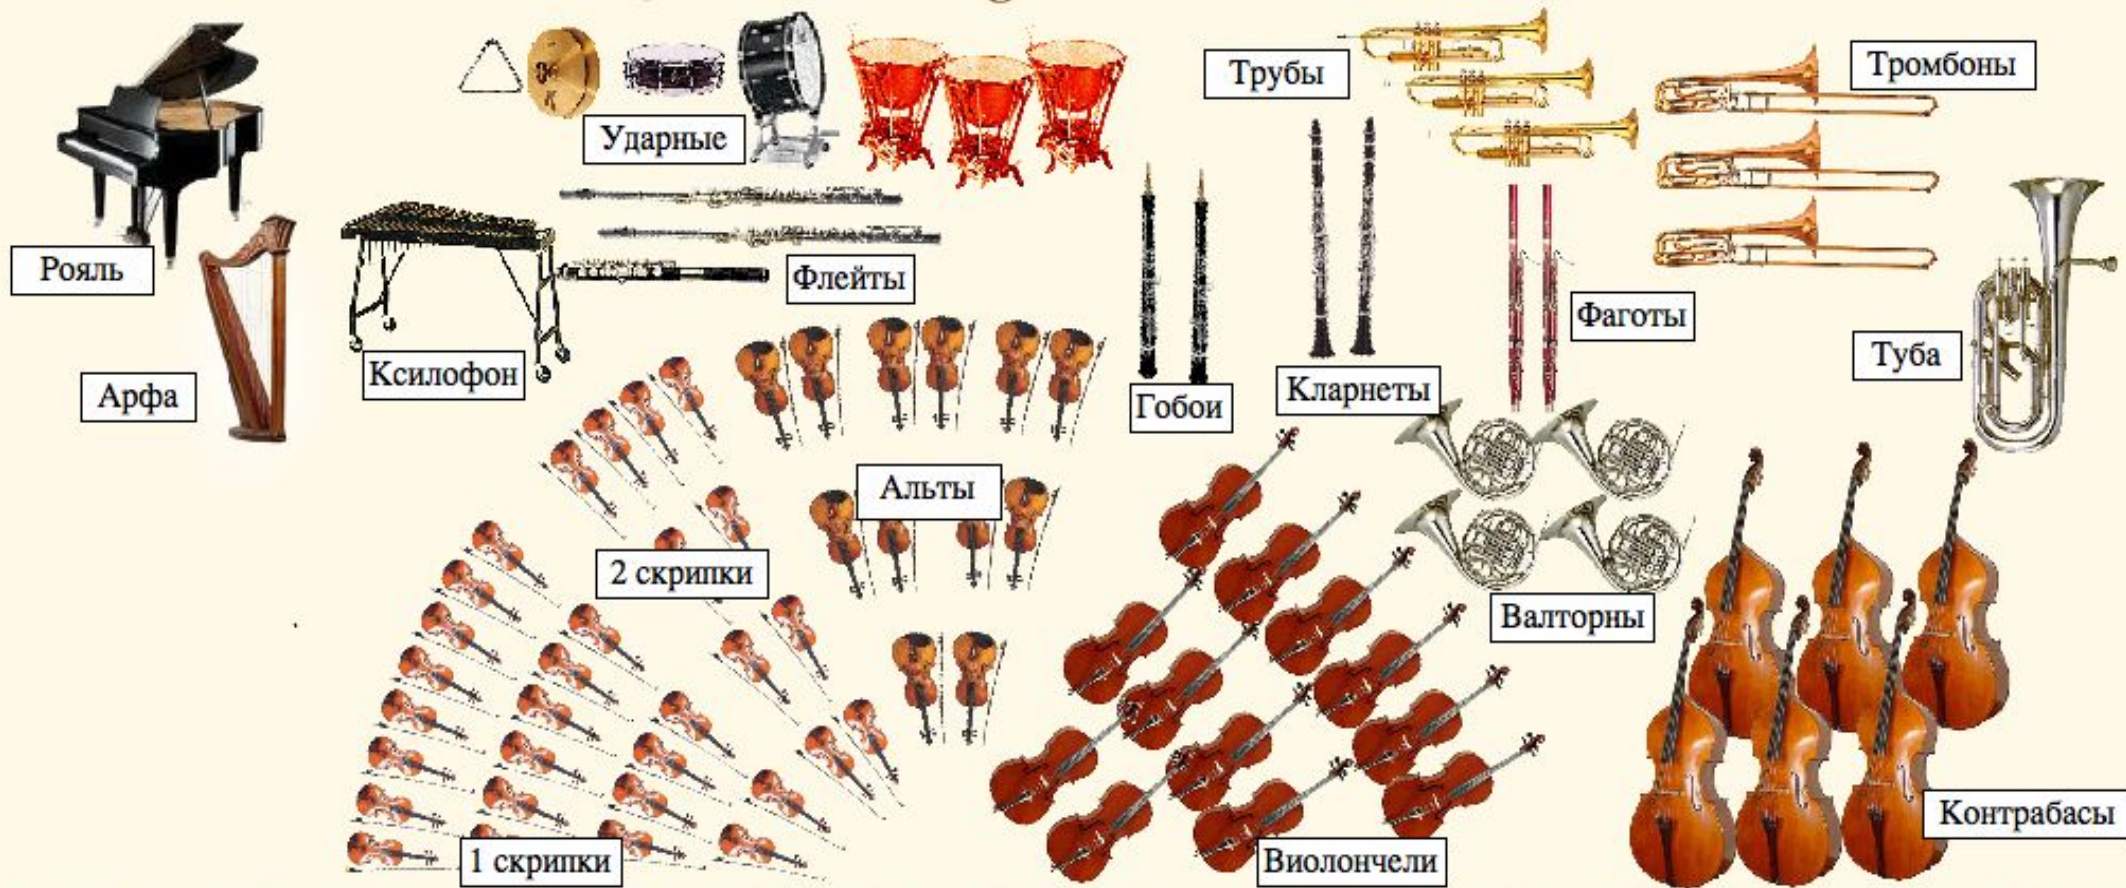

The background of the image is a light beige, aged paper texture. Scattered across this background are numerous small, stylized musical notes and treble clefs in various colors, including gold, brown, and red. The notes are of different sizes and orientations, creating a sense of musical movement and harmony. The central text is a large, bold, black serif font that reads "Симфонический оркестр".

Симфонический оркестр

Оркестровая яма в Мариинском театре

Симфонический оркестр

Расположение на сцене инструментов симфонического оркестра.

Струнные инструменты

Скрипка

Альт

Струнные инструменты

The background of the image is a light beige, textured surface resembling aged paper. It is scattered with various musical symbols, including treble clefs, eighth notes, and pairs of beamed eighth notes, in shades of brown and gold. The symbols are distributed across the entire frame, creating a musical atmosphere.

Слушание

The background of the image is a textured, aged, light brown paper. Scattered across this paper are numerous small, stylized musical notes and treble clefs. The notes are in various colors, including gold, brown, and red, and are positioned at different angles, creating a sense of movement and musicality. The overall aesthetic is warm and artistic.