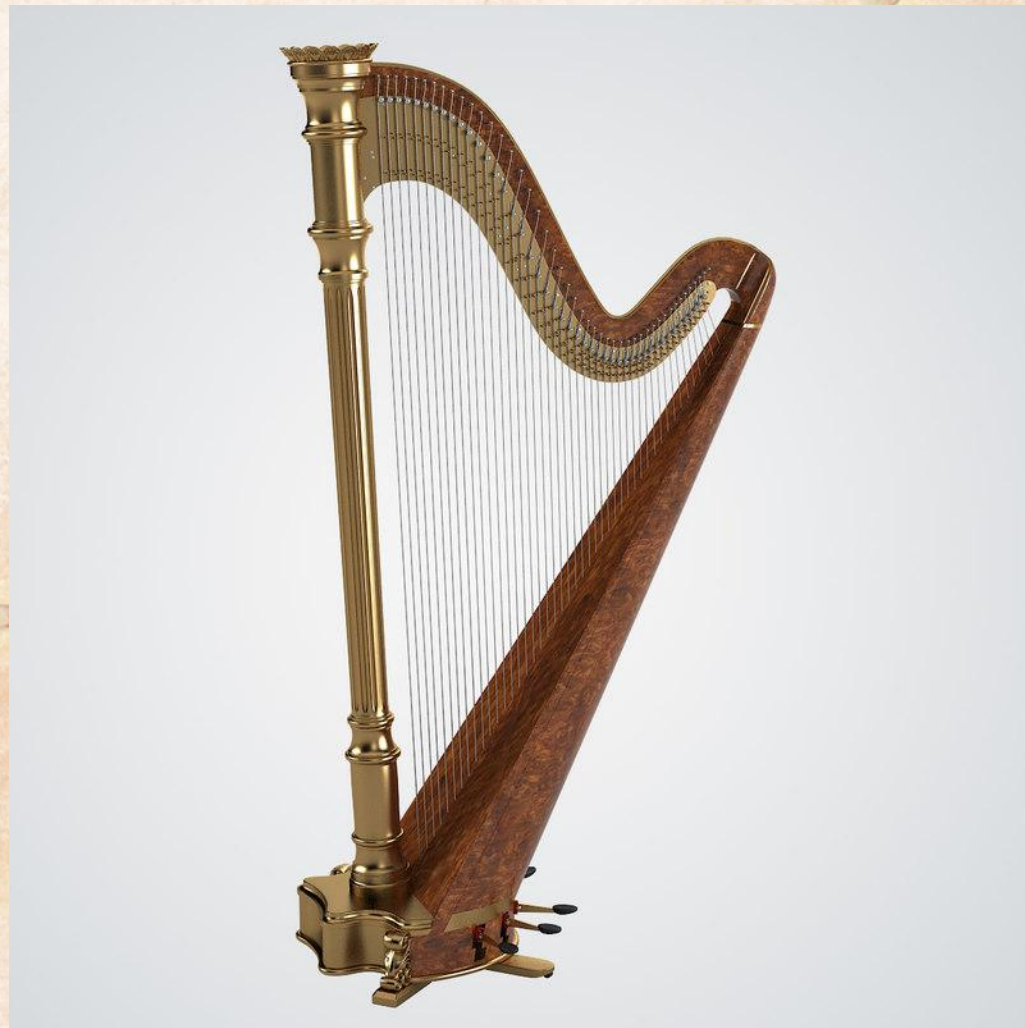

The background of the image is a light beige, aged paper texture. Scattered across this background are numerous small, stylized musical notes and treble clefs in various colors, including gold, brown, and red. The notes are of different sizes and orientations, creating a sense of musical movement and harmony. The central text is a large, bold, black serif font that reads "Симфонический оркестр".

Виолончель

Контрабас

Струнные
инструменты

Арфа

Клавишные
инструменты
Рояль

Медно-духовые инструменты

Труба

Тромбон

The background of the image is a light beige, textured surface resembling aged paper. It is scattered with various musical symbols, including treble clefs, eighth notes, and pairs of beamed eighth notes, in shades of brown and gold. The symbols are distributed across the entire frame, creating a musical atmosphere.

Слушание

The background of the image is a textured, aged, light brown paper. Scattered across this paper are numerous small, stylized musical notes and treble clefs. The notes are in various colors, including gold, brown, and red, and are positioned at different angles, creating a sense of movement and musicality. The overall aesthetic is warm and artistic.