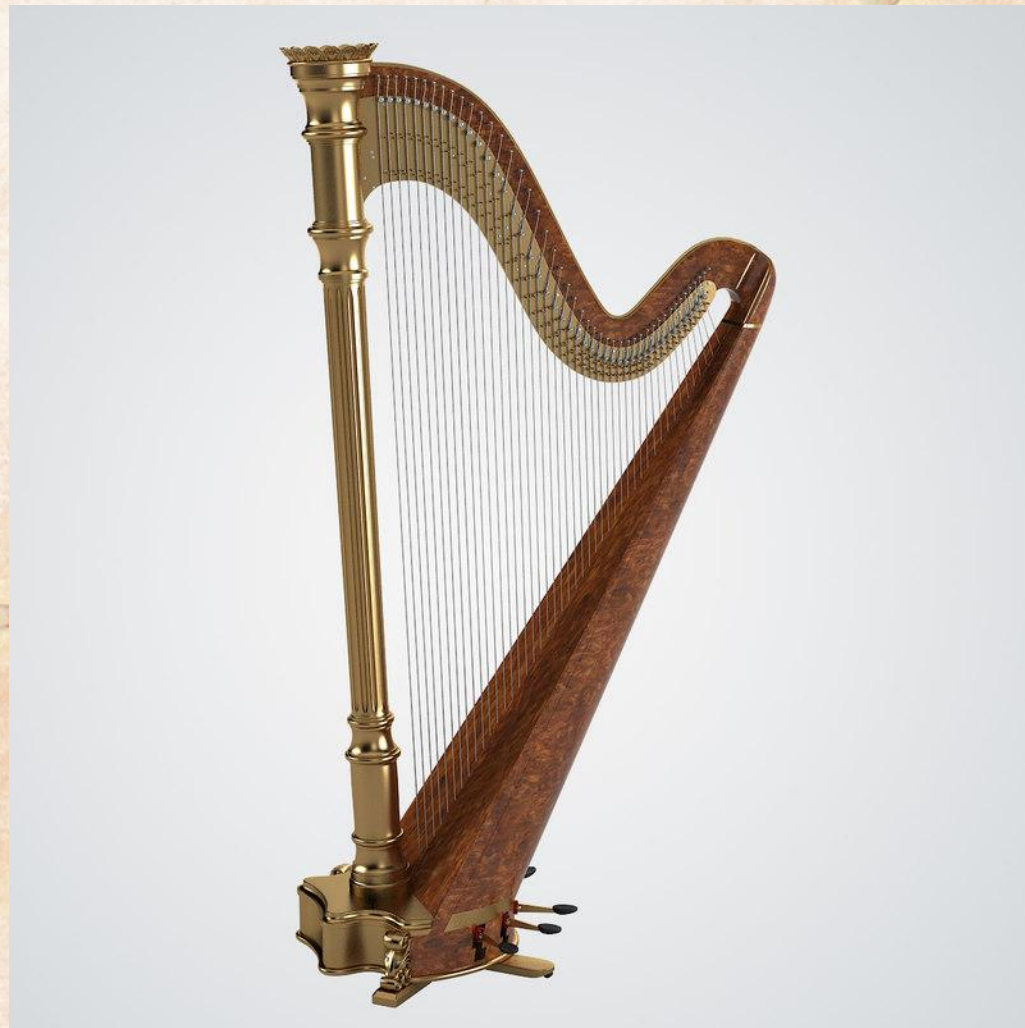

The background is a light beige, textured surface resembling aged paper. It is scattered with various musical symbols, including treble clefs, eighth notes, and pairs of eighth notes, in shades of brown, gold, and red. The symbols are distributed across the entire frame, creating a musical atmosphere.

Виолончель

Контрабас

Струнные
инструменты

Арфа

Клавишные
инструменты
Рояль

Медно-духовые инструменты

Труба

Тромбон

The background of the image is a light beige, textured surface resembling aged paper. It is scattered with various musical symbols, including treble clefs, eighth notes, and pairs of beamed eighth notes. The symbols are rendered in a soft, golden-brown color with a slight shadow, giving them a three-dimensional appearance as if they are floating or resting on the paper. The overall aesthetic is warm and artistic.

Слушание

The background of the image is a light beige, textured surface resembling aged paper. It is scattered with various musical symbols, including treble clefs, eighth notes, and pairs of beamed eighth notes, all rendered in a golden-brown color. The symbols are distributed across the entire frame, creating a musical atmosphere.