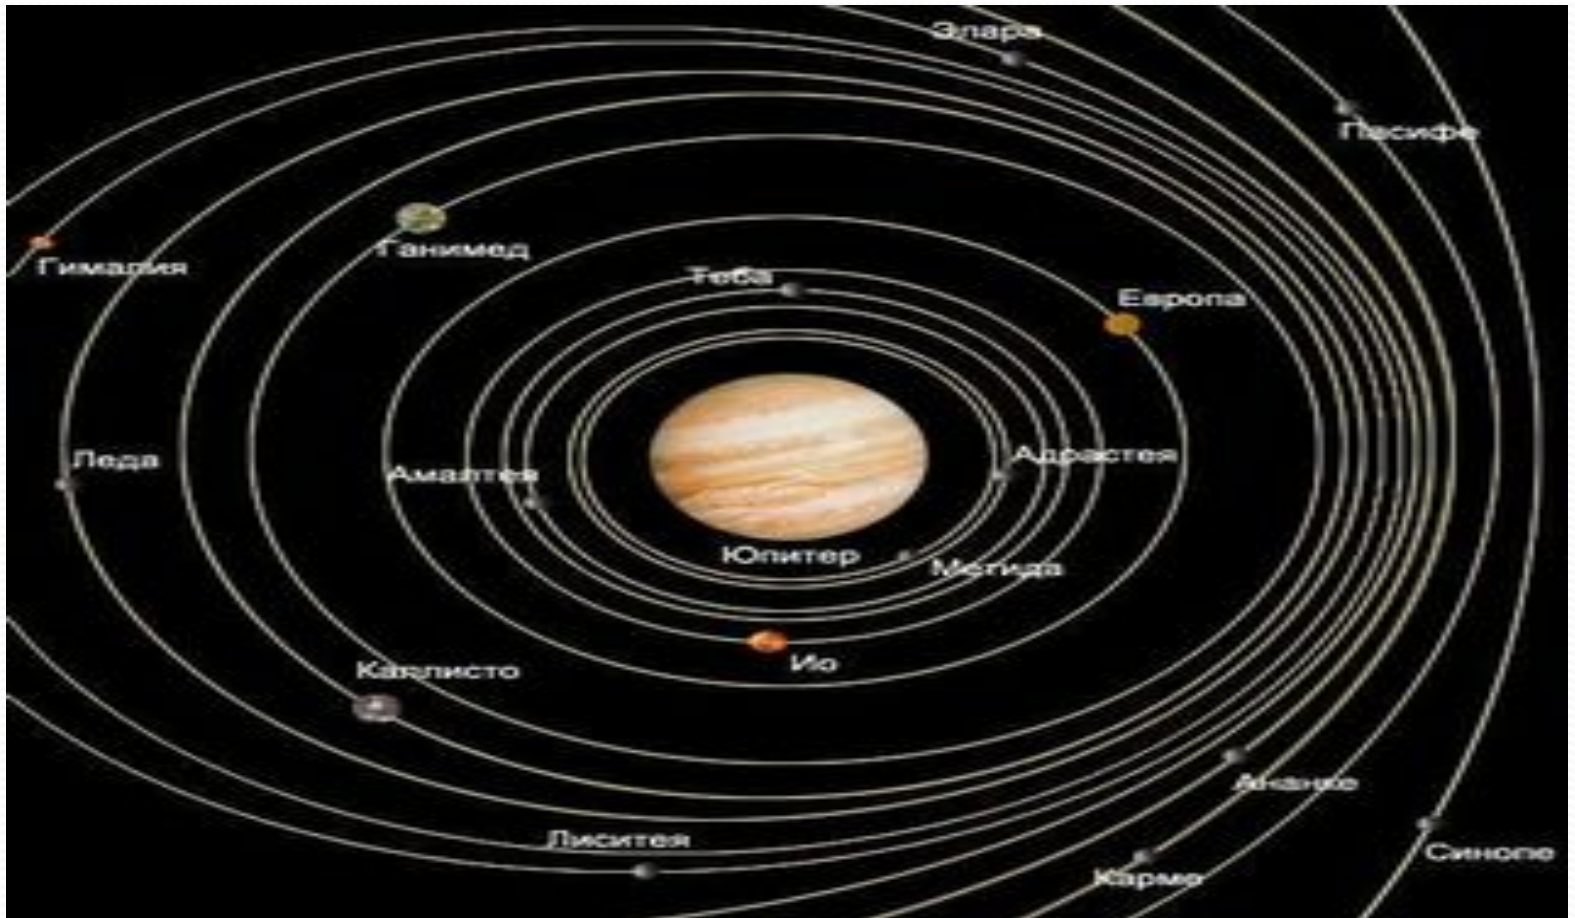

Solar System

Jupiter

- The fifth planet from our Sun and is located between Mars and Saturn. The mass of Jupiter is 317 times the mass of Earth and 2.5 times greater than the mass of all the other planets in the Solar System combined.

When you look at the night sky, the planet Jupiter be the third brightest object

Symbolically it is denoted as follows:

- Jupiter has four rings. The most important of them- left after the collision of meteorites with 4 satellites.

- Jupiter has 63 satellites, four massive satellites (Io, Europa, Ganymede and Callisto)

● *Thanks)))*